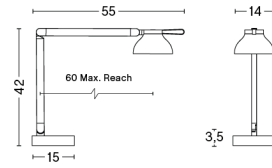

PC DOUBLE ARM W. TABLE BASE

DESIGN Pierre Charpin
SIZE W14 x D55 x H42 cm
W5.51" x D21.65" x H16.54"
DETAILS Extruded aluminium arms with die cast aluminium joints. Injection moulded polycarbonate (PC) lamp shade. Silicone cable cord.
LIGHT SOURCE INTEGRATED LED, 5.7W 363LM 3100K
DIMMABLE Yes
SWITCH INTEGRATED STEPLESS TOUCH
IP 20
CORD LENGTH 200 cm
SUPPLY 220-240V
SALES QTY. 1 pcs.

ITEM NO	FINISH	EAN CODE	SEK INCL. VAT
4191011009000	Soft black powder coated aluminium	 5 710441 207900	2.649,00
4191011109000	Ash grey powder coated aluminium	 5 710441 207917	2.649,00
4191011209000	Leaf green powder coated aluminium	 5 710441 207924	2.649,00
4191011309000	Warm yellow powder coated aluminium	 5 710441 207931	2.649,00

PACKAGING 2 box / 1 pcs. **BOX DIMENSIONS AND WEIGHT** 1 pcs. / W48 x D48 x H10 cm / 2 kg
PRODUCT STATUS Stock Item 1 pcs. / W23 x D23 x H8 cm / 3.5 kg