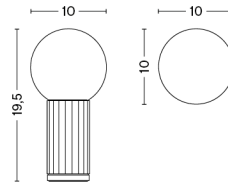

TURN ON

DESIGN Joel Hoff
SIZE Ø10 x H19,5 cm
Ø3.94" x H7.68"
DETAILS Opal glass shade and anodized aluminium base. LED bulb included.
LIGHT SOURCE INTEGRATED LED, 5W 150LM 2700K
DIMMABLE Yes
SWITCH INTEGRATED ROTARY LAMP BODY
IP 20
CORD LENGTH 200 cm
SUPPLY 220-240V
SALES QTY. 1 pcs.

ITEM NO	FINISH	EAN CODE	SEK INCL. VAT
4004531009000	Blown opal glass shade, black anodized aluminium base	 5 710441 037781	1.359,00
4004531209000	Blown opal glass shade, orange anodized aluminium base	 5 710441 037804	1.359,00
4004531309000	Blown opal glass shade, green anodized aluminium base	 5 710441 037811	1.359,00
4004531109000	Blown opal glass shade, aluminium anodized aluminium base	 5 710441 037798	1.359,00

PACKAGING 1 box / 1 pcs. **BOX DIMENSIONS AND WEIGHT** 1 pcs. / W18 x D24,5 x H13 cm / 1,20 kg
PRODUCT STATUS Stock Item