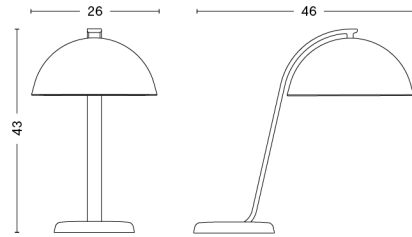

BOX DIMENSIONS AND WEIGHT 1 pcs. / W23 x D23 x H26 cm / 1,40 kg

NOC WALL BUTTON

DESIGN Smith Matthias
SIZE W11,8 x D22 x H14 cm
 W4.65" x D8.66" x H5.51"
LIGHT SOURCE E14 LED BULB, 5.5W 380LM 2800K
DIMMABLE No
SWITCH INTEGRATED ON/OFF TOUCH
IP 20
CORD LENGTH 200 cm
SUPPLY 220-240V
SALES QTY. 1 pcs.

BOX DIMENSIONS AND WEIGHT 1 pcs. / W26 x D23 x H13 cm / 1,30 kg

TURN ON

DESIGN Joel Hoff
SIZE Ø10 x H19,5 cm
 Ø3.94" x H7.68"
DETAILS Opal glass shade and anodized aluminium base. LED bulb included.
LIGHT SOURCE INTEGRATED LED, 5W 150LM 2700K
DIMMABLE Yes
SWITCH INTEGRATED ROTARY LAMP BODY
IP 20
CORD LENGTH 200 cm
SUPPLY 220-240V
SALES QTY. 1 pcs.

PACKAGING 1 box / 1 pcs. **BOX DIMENSIONS AND WEIGHT** 1 pcs. / W18 x D24,5 x H13 cm / 1,20 kg
PRODUCT STATUS Stock Item

CLOCHE

DESIGN Lars Beller Fjetland
SIZE W26 x D46 x H43 cm
 W10.24" x D18.11" x H16.93"
DETAILS Table lamp in steel shade and cast iron base.
 LED bulb included.
LIGHT SOURCE E14 LED BULB, 5.5W 345LM 2800K
DIMMABLE No
SWITCH INLINE ON/OFF
IP 20
CORD LENGTH 200 cm
SUPPLY 220-240V
SALES QTY. 1 pcs.