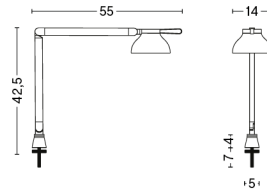

PC DOUBLE ARM W. TABLE INSERT

DESIGN Pierre Charpin
SIZE W14 x D55 x H42,5 cm
W5.51" x D21.65" x H16.73"
DETAILS Extruded aluminium arms with die cast aluminium joints. Injection moulded polycarbonate (PC) lamp shade. Silicone cable cord.
LIGHT SOURCE INTEGRATED LED, 5.7W 363LM 3100K
DIMMABLE Yes
SWITCH INTEGRATED STEPLESS TOUCH
IP 20
CORD LENGTH 200 cm
SUPPLY 220-240V
SALES QTY. 1 pcs.

ITEM NO	FINISH	EAN CODE	SEK INCL. VAT
4190971109000	Ash grey powder coated aluminium	 5 710441 258889	2.469,00
4190971009000	Soft black powder coated aluminium	 5 710441 258872	2.469,00

PACKAGING 2 box / 1 pcs. **BOX DIMENSIONS AND WEIGHT** 1 pcs. / W48 x D48 x H10 cm / 2 kg
PRODUCT STATUS Stock Item 1 pcs. / W15 x D8.5 x H7.5 cm / 0.22 kg