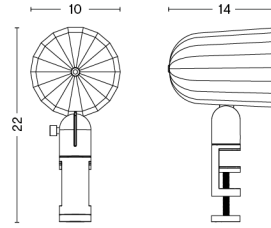

PACKAGING 1 box / 1 pcs.
PRODUCT STATUS Stock Item

BOX DIMENSIONS AND WEIGHT 1 pcs. / W31 x D30 x H29 cm / 2,00 kg

SINKER / L / PENDANT

DESIGN HAY
SIZE Ø37,5 x H35 cm
 Ø14.76" x H13.78"
DETAILS Shade in textured ABS with acrylic diffuser
 and textile cord. LED bulb included.
LIGHT SOURCE E27 LED BULB, 13W 660LM 2800K
DIMMABLE Yes
SWITCH No
IP 20
CORD LENGTH 400 cm
SUPPLY 220-240V
SALES QTY. 1 pcs.

PACKAGING 1 box / 1 pcs.
PRODUCT STATUS Stock Item

BOX DIMENSIONS AND WEIGHT 1 pcs. / W44 x D42,5 x H40,5 cm / 4,00 kg

MARBLE PENDANT

DESIGN HAY
SIZE Ø13,5 x H6,5 cm
 Ø5.31" x H2.56"
DETAILS Suspension light in marble and ABS with textile cord. LED bulb included.
LIGHT SOURCE GX53 LED BULB, 7W 500LM 2700K
DIMMABLE Yes
SWITCH No
IP 20
CORD LENGTH 400 cm
SUPPLY 220-240V
SALES QTY. 1 pcs.

BOX DIMENSIONS AND WEIGHT 1 pcs. / W31 x D23,5 x H13 cm / 1,90 kg

NOC CLIP

DESIGN Smith Matthias
SIZE W10 x D14 x H22 cm
 W3.94" x D5.51" x H8.66"
DETAILS Powder coated aluminium clip light. LED bulb included.
LIGHT SOURCE E14 LED BULB, 5.5W 380LM 2800K
DIMMABLE No
SWITCH INLINE ON/OFF
IP 20
CORD LENGTH 200 cm
SUPPLY 220-240V
SALES QTY. 1 pcs.