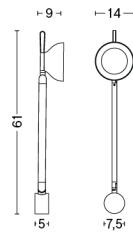

PC SINGLE ARM W. WALL BRACKET

DESIGN Pierre Charpin
SIZE W14 x D9 x H61 cm
W5.51" x D3.54" x H24.02"
DETAILS Extruded aluminium arm with die cast aluminium joints. Injection moulded polycarbonate (PC) lamp shade. Silicone cable cord.
LIGHT SOURCE INTEGRATED LED, 5.7W 363LM 3100K
DIMMABLE Yes
SWITCH INTEGRATED STEPLESS TOUCH
IP 20
CORD LENGTH 200 cm
SUPPLY 220-240V
SALES QTY. 1 pcs.

ITEM NO	FINISH	EAN CODE	SEK INCL. VAT
4190921109000	Ash grey powder coated aluminium	 5 710441 258834	2.199,00
4190921009000	Soft black powder coated aluminium	 5 710441 258827	2.199,00

PACKAGING 2 box / 1 pcs. **BOX DIMENSIONS AND WEIGHT** 1 pcs. / W9 x D8.5 x H6 cm / 0.5 kg
PRODUCT STATUS Stock Item 1 pcs. / W55 x D18.5 x H11.5 cm / 1.5 kg