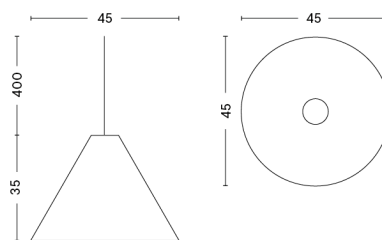

PACKAGING

2 box / 1 pcs.

BOX DIMENSIONS AND WEIGHT

1 pcs. / W35 x D35 x H27 cm / 1.5 kg

PRODUCT STATUS

Stock Item

1 pcs. / W23 x D16 x H9 cm / 0.5 kg

30 DEGREES WITH CORD SET / L / PENDANT

DESIGN Johan Van Hengel
SIZE Ø45 x H35 cm
 Ø17.72" x H13.78"
DETAILS Veneered oak pendant shade with textile cord set. LED bulb included with grey and white cord sets.
LIGHT SOURCE GLOBE E27 LED BULB, 13W 1055LM 2800K
DIMMABLE Yes
SWITCH No
IP 20
CORD LENGTH 400 cm
SUPPLY 220-240V
SALES QTY. 1 pcs.