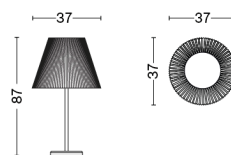

CAST TABLE BASE W. ACCORDION SHADE / S

DESIGN HAY
SIZE Ø37 x H87 cm
Ø14.57" x H34.25"
DETAILS Plissé fabric shade on a cast iron base.
Shades can be replaced. LED bulb included.
LIGHT SOURCE E27 LED BULB, 5.5W 470LM 2800K
DIMMABLE No
SWITCH INLINE ON/OFF
IP 20
CORD LENGTH 200 cm
SUPPLY 220-240V
SALES QTY. 1 pcs.

ITEM NO	FINISH	EAN CODE	SEK INCL. VAT
4101751209000	Plain silk fabric shade, black powder coated cast iron and steel base	 5 710441 239581	2.499,00

PACKAGING	BOX DIMENSIONS AND WEIGHT
3 box / 1 pcs.	1 pcs. / W55.5 x D25.5 x H8 cm / 3 kg
PRODUCT STATUS	1 pcs. / W32 x D8.5 x H8.5 cm / 0.5 kg
Stock Item	1 pcs. / W42.2 x D40 x H32 cm / 0.5 kg