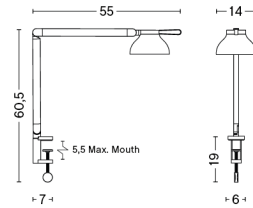

PC DOUBLE ARM W. CLAMP

DESIGN Pierre Charpin
SIZE W14 x D55 x H60,5 cm
W5.51" x D21.65" x H23.82"
DETAILS Extruded aluminium arms with die cast aluminium joints. Injection moulded polycarbonate (PC) lamp shade. Silicone cable cord.
LIGHT SOURCE INTEGRATED LED, 5.7W 363LM 3100K
DIMMABLE Yes
SWITCH INTEGRATED STEPLESS TOUCH
IP 20
CORD LENGTH 200 cm
SUPPLY 220-240V
SALES QTY. 1 pcs.

ITEM NO	FINISH	EAN CODE	SEK INCL. VAT
4190951009000	Soft black powder coated aluminium	 5 710441 258858	2.619,00
4190951109000	Ash grey powder coated aluminium	 5 710441 258865	2.619,00

PACKAGING 2 box / 1 pcs. **BOX DIMENSIONS AND WEIGHT** 1 pcs. / W16 x D8 x H7.5 cm / 1 kg
PRODUCT STATUS Stock Item 1 pcs. / W48 x D48 x H10 cm / 2 kg