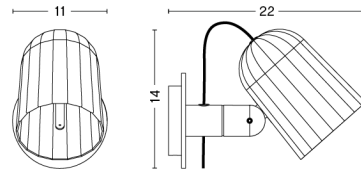

BOX DIMENSIONS AND WEIGHT 1 pcs. / W31 x D23,5 x H13 cm / 1,90 kg

NOC CLIP

DESIGN Smith Matthias
SIZE W10 x D14 x H22 cm
 W3.94" x D5.51" x H8.66"
DETAILS Powder coated aluminium clip light. LED bulb included.
LIGHT SOURCE E14 LED BULB, 5.5W 380LM 2800K
DIMMABLE No
SWITCH INLINE ON/OFF
IP 20
CORD LENGTH 200 cm
SUPPLY 220-240V
SALES QTY. 1 pcs.

PACKAGING 1 box / 1 pcs. **BOX DIMENSIONS AND WEIGHT** 1 pcs. / W23 x D23 x H26 cm / 1,50 kg
PRODUCT STATUS Stock Item

NOC WALL

DESIGN Smith Matthias
SIZE W11 x D22 x H14 cm
 W4.33" x D8.66" x H5.51"
DETAILS Powder coated aluminium wall light. LED bulb included.
LIGHT SOURCE E14 LED BULB, 5.5W 380LM 2800K
DIMMABLE No
SWITCH INLINE ON/OFF
IP 20
CORD LENGTH 200 cm
SUPPLY 220-240V
SALES QTY. 1 pcs.