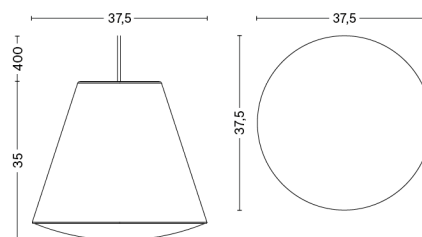

PACKAGING 2 box / 1 pcs.
PRODUCT STATUS Stock Item

BOX DIMENSIONS AND WEIGHT

1 pcs. / W46 x D46 x H38 cm / 2 kg
 1 pcs. / W19 x D19 x H12 cm / 0.8 kg

30 DEGREES WITH CORD SET / XL / PENDANT

DESIGN Johan Van Hengel
SIZE Ø61,5 x H50 cm
 Ø24.21" x H19.69"
DETAILS Veneered oak pendant shade with textile cord set. LED bulb included with grey and white cord sets.
DIMMABLE Yes
SWITCH No
CORD LENGTH 400 cm
SALES QTY. 1 pcs.

PACKAGING 2 box / 1 pcs. **BOX DIMENSIONS AND WEIGHT** 1 pcs. / W63 x D63 x H53 cm / 3.5 kg
PRODUCT STATUS Stock Item 1 pcs. / W12.5 x D12.6 x H14.5 cm / 0.5 kg

SINKER / S / PENDANT

DESIGN HAY
SIZE Ø23 x H19 cm
 Ø9.06" x H7.48"
DETAILS Shade in textured ABS with acrylic diffuser and textile cord. LED bulb included.
LIGHT SOURCE E27 LED BULB, 10.5W 810LM 2800K
DIMMABLE Yes
SWITCH No
IP 20
CORD LENGTH 400 cm
SUPPLY 220-240V
SALES QTY. 1 pcs.

PACKAGING 1 box / 1 pcs.
PRODUCT STATUS Stock Item

BOX DIMENSIONS AND WEIGHT 1 pcs. / W31 x D30 x H29 cm / 2,00 kg

SINKER / L / PENDANT

DESIGN HAY
SIZE Ø37,5 x H35 cm
 Ø14.76" x H13.78"
DETAILS Shade in textured ABS with acrylic diffuser
 and textile cord. LED bulb included.
LIGHT SOURCE E27 LED BULB, 13W 660LM 2800K
DIMMABLE Yes
SWITCH No
IP 20
CORD LENGTH 400 cm
SUPPLY 220-240V
SALES QTY. 1 pcs.