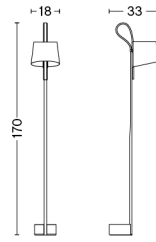

ROPE TRICK

DESIGN Stefan Diez
SIZE W18 x D33 x H170 cm
W7.09" x D12.99" x H66.93"
DETAILS Woven PET, aluminium, acrylic, polypropylene and ABS. Integrated LED module.
LIGHT SOURCE INTEGRATED LED, 11W 410LM 3000K
DIMMABLE Yes
SWITCH INTEGRATED STEPLESS PUSH
IP 20
CORD LENGTH 250 cm
SUPPLY 220-240V
SALES QTY. 1 pcs.

ITEM NO	FINISH	EAN CODE	SEK INCL. VAT
4004411009000	Black acrylic shade, black iron and ABS base, black woven PET	 5 710441 027157	5.299,00
4004411509000	Black acrylic shade, black iron and ABS base, beige woven PET	 5 710441 027164	5.299,00
4004412509000	Black acrylic shade, black iron and ABS base, yellow woven PET	 5 710441 027171	5.299,00

PACKAGING 1 box / 1 pcs. **BOX DIMENSIONS AND WEIGHT** 1 pcs. / W170 x D47 x H29 cm / 11,50 kg
PRODUCT STATUS Stock Item