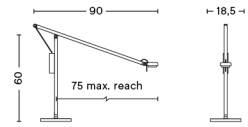

LIGHTING COLLECTION

SWEDEN SEPTEMBER 2018
REC. RETAIL PRICELIST IN
SEK INCL. VAT

Subject to increases in prices and printing errors

HAY

CONTENT

30 DEGREES WITH CORD SET / L / PENDANT	24
30 DEGREES WITH CORD SET / M / PENDANT	22
30 DEGREES WITH CORD SET / S / PENDANT	20
30 DEGREES WITH CORD SET / XL / PENDANT	25
ACCORDION WITH CORD SET / M / PENDANT	14
ACCORDION WITH CORD SET / S / PENDANT	13
CAST FLOOR BASE W. ACCORDION SHADE / M	19
CAST FLOOR BASE W. DRUM SHADE / M	18
CAST TABLE BASE W. ACCORDION SHADE / S	17
CAST TABLE BASE W. DRUM SHADE / S	16
CLOCHE	33
DRUM WITH CORD SET / M / PENDANT	11
DRUM WITH CORD SET / S / PENDANT	9
FIFTY-FIFTY FLOOR LAMP	4
FIFTY-FIFTY MINI	5
FIFTY-FIFTY TABLE LAMP	3
MARBLE PENDANT	28
MARSELIS FLOOR LAMP	7
MARSELIS TABLE LAMP	6
NOC CLIP	29
NOC WALL	30
NOC WALL BUTTON	31
PC DOUBLE ARM W. CLAMP	37
PC DOUBLE ARM W. TABLE BASE	39
PC DOUBLE ARM W. TABLE INSERT	38
PC DOUBLE ARM W. WALL BRACKET	36
PC SINGLE ARM W. CLAMP	34
PC SINGLE ARM W. WALL BRACKET	35
ROPE TRICK	8
SINKER / L / PENDANT	27
SINKER / S / PENDANT	26
TURN ON	32

FIFTY-FIFTY TABLE LAMP

DESIGN Sam Weller
SIZE W18,5 x D90 x H60 cm
 W7.28" x D35.43" x H23.62"
DETAILS Wet spray and anodised aluminium, sand cast iron, powder coated steel, EVA foam pad, integrated LED module.
LIGHT SOURCE LED INTEGRATED, 4W 360LM 3000K
DIMMABLE Yes
SWITCH INTEGRATED TOUCH STEP
CORD LENGTH 200 cm
SUPPLY 220-240V
SALES QTY. 1 pcs.