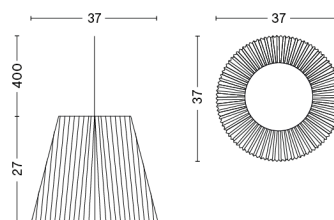

ACCORDION WITH CORD SET / S / PENDANT

DESIGN HAY
SIZE Ø37 x H27 cm
Ø14.57" x H10.63"
DETAILS Plissé fabric pendant shade with textile cord set. LED bulb included with grey and white cord sets.
LIGHT SOURCE GOLF BALL E27 LED BULB, 5.5W 470LM 2800K
DIMMABLE No
SWITCH No
IP 20
CORD LENGTH 400 cm
SUPPLY 220-240V
SALES QTY. 1 pcs.

ITEM NO	FINISH	EAN CODE	SEK INCL. VAT
4103311209000	Plain silk fabric shade, white cord set	 5 710441 243656	1.739,00
4103331209000	Plain silk fabric shade, black cord set	 5 710441 243687	1.739,00
4103351209000	Plain silk fabric shade, grey cord set	 5 710441 243717	1.739,00

PACKAGING 3 box / 1 pcs.
PRODUCT STATUS Stock Item

BOX DIMENSIONS AND WEIGHT

1 pcs. / W23 x D16 x H9 cm / 0.6 kg
1 pcs. / W32 x D8.5 x H8.5 cm / 0.5 kg
1 pcs. / W42.2 x D40 x H32 cm / 0.5 kg