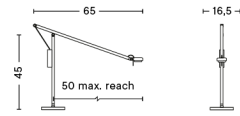

FIFTY-FIFTY TABLE LAMP

DESIGN Sam Weller
SIZE W18,5 x D90 x H60 cm
 W7.28" x D35.43" x H23.62"
DETAILS Wet spray and anodised aluminium, sand cast iron, powder coated steel, EVA foam pad, integrated LED module.
LIGHT SOURCE LED INTEGRATED, 4W 360LM 3000K
DIMMABLE Yes
SWITCH INTEGRATED TOUCH STEP
CORD LENGTH 200 cm
SUPPLY 220-240V
SALES QTY. 1 pcs.

FIFTY-FIFTY FLOOR LAMP

DESIGN Sam Weller
SIZE W25 x D90 x H135 cm
 W9.84" x D35.43" x H53.15"
DETAILS Wet spray and anodised aluminium, sand cast iron, powder coated steel, EVA foam pad, integrated LED module.
LIGHT SOURCE LED INTEGRATED, 4W 360LM 3000K
DIMMABLE Yes
SWITCH INTEGRATED TOUCH STEP
CORD LENGTH 200 cm
SUPPLY 220-240V
SALES QTY. 1 pcs.

FIFTY-FIFTY MINI

DESIGN Sam Weller
SIZE W16,5 x D65 x H45 cm
 W6.5" x D25.59" x H17.72"
DETAILS Wet spray and anodised aluminium, sand cast iron, powder coated steel, EVA foam pad, integrated LED module.
LIGHT SOURCE LED INTEGRATED, 4W 360LM 3000K
DIMMABLE Yes
SWITCH INTEGRATED TOUCH STEP
CORD LENGTH 200 cm
SUPPLY 220-240V
SALES QTY. 1 pcs.