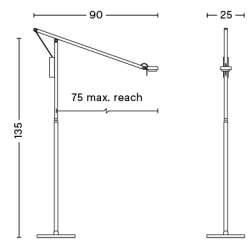

LIGHTING COLLECTION

SWEDEN SEPTEMBER 2018
REC. RETAIL PRICELIST IN
SEK INCL. VAT

Subject to increases in prices and printing errors

HAY

CONTENT

30 DEGREES WITH CORD SET / L / PENDANT	24
30 DEGREES WITH CORD SET / M / PENDANT	22
30 DEGREES WITH CORD SET / S / PENDANT	20
30 DEGREES WITH CORD SET / XL / PENDANT	25
ACCORDION WITH CORD SET / M / PENDANT	14
ACCORDION WITH CORD SET / S / PENDANT	13
CAST FLOOR BASE W. ACCORDION SHADE / M	19
CAST FLOOR BASE W. DRUM SHADE / M	18
CAST TABLE BASE W. ACCORDION SHADE / S	17
CAST TABLE BASE W. DRUM SHADE / S	16
CLOCHE	33
DRUM WITH CORD SET / M / PENDANT	11
DRUM WITH CORD SET / S / PENDANT	9
FIFTY-FIFTY FLOOR LAMP	4
FIFTY-FIFTY MINI	5
FIFTY-FIFTY TABLE LAMP	3
MARBLE PENDANT	28
MARSELIS FLOOR LAMP	7
MARSELIS TABLE LAMP	6
NOC CLIP	29
NOC WALL	30
NOC WALL BUTTON	31
PC DOUBLE ARM W. CLAMP	37
PC DOUBLE ARM W. TABLE BASE	39
PC DOUBLE ARM W. TABLE INSERT	38
PC DOUBLE ARM W. WALL BRACKET	36
PC SINGLE ARM W. CLAMP	34
PC SINGLE ARM W. WALL BRACKET	35
ROPE TRICK	8
SINKER / L / PENDANT	27
SINKER / S / PENDANT	26
TURN ON	32

FIFTY-FIFTY TABLE LAMP

DESIGN Sam Weller
SIZE W18,5 x D90 x H60 cm
 W7.28" x D35.43" x H23.62"
DETAILS Wet spray and anodised aluminium, sand cast iron, powder coated steel, EVA foam pad, integrated LED module.
LIGHT SOURCE LED INTEGRATED, 4W 360LM 3000K
DIMMABLE Yes
SWITCH INTEGRATED TOUCH STEP
CORD LENGTH 200 cm
SUPPLY 220-240V
SALES QTY. 1 pcs.

FIFTY-FIFTY FLOOR LAMP

DESIGN Sam Weller
SIZE W25 x D90 x H135 cm
 W9.84" x D35.43" x H53.15"
DETAILS Wet spray and anodised aluminium, sand cast iron, powder coated steel, EVA foam pad, integrated LED module.
LIGHT SOURCE LED INTEGRATED, 4W 360LM 3000K
DIMMABLE Yes
SWITCH INTEGRATED TOUCH STEP
CORD LENGTH 200 cm
SUPPLY 220-240V
SALES QTY. 1 pcs.