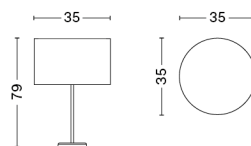

CAST TABLE BASE W. DRUM SHADE / S

DESIGN HAY
SIZE Ø35 x H79 cm
Ø13.78" x H31.1"
DETAILS Fabric shade on a cast iron base. Shades can be replaced. LED bulb included.
LIGHT SOURCE E27 LED BULB, 5.5W 470LM 2800K
DIMMABLE No
SWITCH INLINE ON/OFF
IP 20
CORD LENGTH 200 cm
SUPPLY 220-240V
SALES QTY. 1 pcs.

ITEM NO	FINISH	EAN CODE	SEK INCL. VAT
4101711809000	Ace 102 white fabric shade, black powder coated cast iron and steel base	 5 710441 239529	2.049,00
4101711309000	Knit fabric shade, black powder coated cast iron and steel base	 5 710441 209171	2.049,00
4101711609000	Ace 612 pink fabric shade, black powder coated cast iron and steel base	 5 710441 239505	2.049,00
4101711509000	Ace 122 grey fabric shade, black powder coated cast iron and steel base	 5 710441 239499	2.049,00
4101711109000	Think fabric shade, black powder coated cast iron and steel base	 5 710441 209157	2.049,00

PACKAGING 2 box / 1 pcs. **BOX DIMENSIONS AND WEIGHT** 1 pcs. / W55.5 x D25.5 x H8 cm / 3 kg
PRODUCT STATUS Stock Item 1 pcs. / W37 x D37 x H29 cm / 1.5 kg