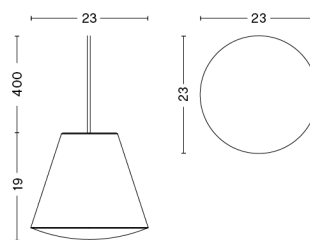

PACKAGING 2 box / 1 pcs.
PRODUCT STATUS Stock Item

BOX DIMENSIONS AND WEIGHT

1 pcs. / W46 x D46 x H38 cm / 2 kg
 1 pcs. / W19 x D19 x H12 cm / 0.8 kg

30 DEGREES WITH CORD SET / XL / PENDANT

DESIGN Johan Van Hengel
SIZE Ø61,5 x H50 cm
 Ø24.21" x H19.69"
DETAILS Veneered oak pendant shade with textile cord set. LED bulb included with grey and white cord sets.
DIMMABLE Yes
SWITCH No
CORD LENGTH 400 cm
SALES QTY. 1 pcs.

PACKAGING 2 box / 1 pcs. **BOX DIMENSIONS AND WEIGHT** 1 pcs. / W63 x D63 x H53 cm / 3.5 kg
PRODUCT STATUS Stock Item 1 pcs. / W12.5 x D12.6 x H14.5 cm / 0.5 kg

SINKER / S / PENDANT

DESIGN HAY
SIZE Ø23 x H19 cm
 Ø9.06" x H7.48"
DETAILS Shade in textured ABS with acrylic diffuser and textile cord. LED bulb included.
LIGHT SOURCE E27 LED BULB, 10.5W 810LM 2800K
DIMMABLE Yes
SWITCH No
IP 20
CORD LENGTH 400 cm
SUPPLY 220-240V
SALES QTY. 1 pcs.