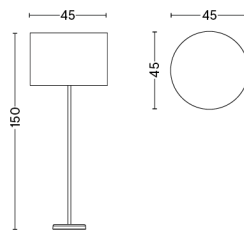

CAST FLOOR BASE W. DRUM SHADE / M

DESIGN HAY
SIZE Ø45 x H150 cm
Ø17.72" x H59.06"
DETAILS Fabric shade on a cast iron base. Shades can be replaced. LED bulb included.
LIGHT SOURCE E27 LED BULB, 10.5W 810LM 2800K
DIMMABLE Yes
SWITCH INLINE ON/OFF
IP 20
CORD LENGTH 250 cm
SUPPLY 220-240V
SALES QTY. 1 pcs.

ITEM NO	FINISH	EAN CODE	SEK INCL. VAT
4101611509000	Ace 122 grey fabric shade, black powder coated cast iron and steel base	 5 710441 239314	2.769,00
4101611809000	Ace 102 white fabric shade, black powder coated cast iron and steel base	 5 710441 239345	2.769,00
4101611309000	Knit fabric shade, black powder coated cast iron and steel base	 5 710441 209102	2.769,00
4101611109000	Think fabric shade, black powder coated cast iron and steel base	 5 710441 209089	2.769,00

PACKAGING 2 box / 1 pcs. **BOX DIMENSIONS AND WEIGHT** 1 pcs. / W58.5 x D26.5 x H12 cm / 5 kg
PRODUCT STATUS Stock Item 1 pcs. / W48 x D48 x H30 cm / 2 kg