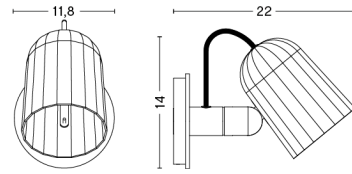

BOX DIMENSIONS AND WEIGHT 1 pcs. / W31 x D23,5 x H13 cm / 1,90 kg

NOC CLIP

DESIGN Smith Matthias
SIZE W10 x D14 x H22 cm
 W3.94" x D5.51" x H8.66"
DETAILS Powder coated aluminium clip light. LED bulb included.
LIGHT SOURCE E14 LED BULB, 5.5W 380LM 2800K
DIMMABLE No
SWITCH INLINE ON/OFF
IP 20
CORD LENGTH 200 cm
SUPPLY 220-240V
SALES QTY. 1 pcs.

PACKAGING 1 box / 1 pcs. **BOX DIMENSIONS AND WEIGHT** 1 pcs. / W23 x D23 x H26 cm / 1,50 kg
PRODUCT STATUS Stock Item

NOC WALL

DESIGN Smith Matthias
SIZE W11 x D22 x H14 cm
 W4.33" x D8.66" x H5.51"
DETAILS Powder coated aluminium wall light. LED bulb included.
LIGHT SOURCE E14 LED BULB, 5.5W 380LM 2800K
DIMMABLE No
SWITCH INLINE ON/OFF
IP 20
CORD LENGTH 200 cm
SUPPLY 220-240V
SALES QTY. 1 pcs.

BOX DIMENSIONS AND WEIGHT 1 pcs. / W23 x D23 x H26 cm / 1,40 kg

NOC WALL BUTTON

DESIGN Smith Matthias
SIZE W11,8 x D22 x H14 cm
 W4.65" x D8.66" x H5.51"
LIGHT SOURCE E14 LED BULB, 5.5W 380LM 2800K
DIMMABLE No
SWITCH INTEGRATED ON/OFF TOUCH
IP 20
CORD LENGTH 200 cm
SUPPLY 220-240V
SALES QTY. 1 pcs.