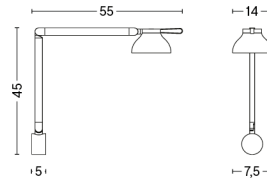

PC DOUBLE ARM W. WALL BRACKET

DESIGN Pierre Charpin
SIZE W14 x D55 x H45 cm
W5.51" x D21.65" x H17.72"
DETAILS Extruded aluminium arms with die cast aluminium joints. Injection moulded polycarbonate (PC) lamp shade. Silicone cable cord.
LIGHT SOURCE INTEGRATED LED, 5.7W 363LM 3100K
DIMMABLE Yes
SWITCH INTEGRATED STEPLESS TOUCH
IP 20
CORD LENGTH 200 cm
SUPPLY 220-240V
SALES QTY. 1 pcs.

ITEM NO	FINISH	EAN CODE	SEK INCL. VAT
4190931009000	Soft black powder coated aluminium	 5 710441 25884 1	2.469,00
4190931109000	Ash grey powder coated aluminium	 5 710441 25932 9	2.469,00

PACKAGING 2 box / 1 pcs. **BOX DIMENSIONS AND WEIGHT** 1 pcs. / W9 x D8.5 x H6 cm / 0.5 kg
PRODUCT STATUS Stock Item 1 pcs. / W48 x D48 x H10 cm / 2 kg