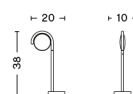

FIFTY-FIFTY MINI

DESIGN Sam Weller
SIZE W16,5 x D65 x H45 cm
 W6.5" x D25.59" x H17.72"
DETAILS Wet spray and anodised aluminium, sand cast iron, powder coated steel, EVA foam pad, integrated LED module.
LIGHT SOURCE LED INTEGRATED, 4W 360LM 3000K
DIMMABLE Yes
SWITCH INTEGRATED TOUCH STEP
CORD LENGTH 200 cm
SUPPLY 220-240V
SALES QTY. 1 pcs.

MARSELIS TABLE LAMP

DESIGN Kaschkasch
SIZE W10 x D20 x H38 cm
 W3.94" x D7.87" x H14.96"
DETAILS Wet spray aluminium, moulded PMMA,
 moulded Polycarbonate, sand cast iron,
 powder coated steel, EVA foam pad,
 integrated LED strip.
LIGHT SOURCE LED STRIP, 6W 225LM 3000K
DIMMABLE Yes
SWITCH INTEGRATED STEPLESS TOUCH
IP 20
CORD LENGTH 200 cm
SUPPLY 220-240V
SALES QTY. 1 pcs.