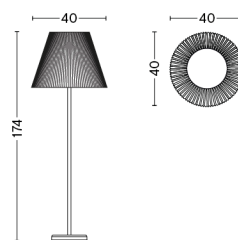

CAST FLOOR BASE W. ACCORDION SHADE / M

DESIGN HAY
SIZE Ø40 x H174 cm
Ø15.75" x H68.5"
DETAILS Cotton silk fabric shade on a cast iron base.
Shades can be replaced. LED bulb included.
LIGHT SOURCE E27 LED BULB, 10.5W 810LM 2800K
DIMMABLE Yes
SWITCH INLINE ON/OFF
IP 20
CORD LENGTH 250 cm
SUPPLY 220-240V
SALES QTY. 1 pcs.

ITEM NO	FINISH	EAN CODE	SEK INCL. VAT
4101651209000	Plain silk fabric shade, black powder coated cast iron and steel base	 5 710441 239550	3.269,00
4101651009000	Fish scales fabric shade, black powder coated cast iron and steel base	 5 710441 209126	3.269,00
4101651109000	Think fabric shade, black powder coated cast iron and steel base	 5 710441 209133	3.269,00

PACKAGING 3 box / 1 pcs. **BOX DIMENSIONS AND WEIGHT** 1 pcs. / W58.5 x D26.5 x H12 cm / 5 kg
PRODUCT STATUS Stock Item 1 pcs. / W37 x D9 x H9 cm / 0.5 kg
1 pcs. / W43.5 x D42 x H37 cm / 0.5 kg