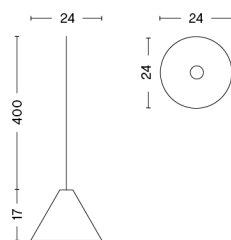

30 DEGREES WITH CORD SET / S / PENDANT

DESIGN Johan Van Hengel
SIZE Ø24 x H17 cm
Ø9.45" x H6.69"
DETAILS Veneered oak pendant shade with textile cord set. LED bulb included with grey and white cord sets.
LIGHT SOURCE GOLF BALL E27 LED BULB, 5.5W 470LM 2800K
DIMMABLE No
SWITCH No
IP 20
CORD LENGTH 400 cm
SUPPLY 220-240V
SALES QTY. 1 pcs.

ITEM NO	FINISH	EAN CODE	SEK INCL. VAT
4190111209000	Green stained oak veneer shade, white cord set	 5 710441 204732	1.289,00
4190131009000	Matt lacquered oak veneer shade, black cord set	 5 710441 204756	1.289,00
4190131309000	Orange stained oak veneer shade, black cord set	 5 710441 204770	1.289,00
4190151009000	Matt lacquered oak veneer shade, grey cord set	 5 710441 204787	1.289,00
4190151209000	Green stained oak veneer shade, grey cord set	 5 710441 204794	1.289,00
4190151309000	Orange stained oak veneer shade, grey cord set	 5 710441 204800	1.289,00
4190111009000	Matt lacquered oak veneer shade, white cord set	 5 710441 204725	1.289,00
4190131209000	Green stained oak veneer shade, black cord set	 5 710441 204763	1.289,00
4190111309000	Orange stained oak veneer shade, white cord set	 5 710441 204749	1.289,00