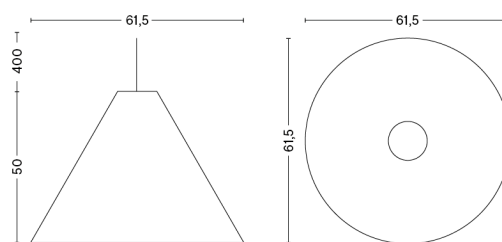

PACKAGING 2 box / 1 pcs.
PRODUCT STATUS Stock Item

BOX DIMENSIONS AND WEIGHT

1 pcs. / W46 x D46 x H38 cm / 2 kg
 1 pcs. / W19 x D19 x H12 cm / 0.8 kg

30 DEGREES WITH CORD SET / XL / PENDANT

DESIGN Johan Van Hengel
SIZE Ø61,5 x H50 cm
 Ø24.21" x H19.69"
DETAILS Veneered oak pendant shade with textile cord set. LED bulb included with grey and white cord sets.
DIMMABLE Yes
SWITCH No
CORD LENGTH 400 cm
SALES QTY. 1 pcs.