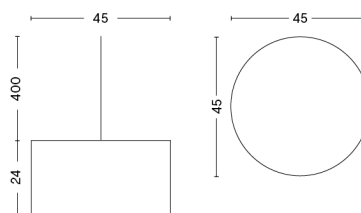

FIFTY-FIFTY TABLE LAMP

DESIGN Sam Weller
SIZE W18,5 x D90 x H60 cm
 W7.28" x D35.43" x H23.62"
DETAILS Wet spray and anodised aluminium, sand cast iron, powder coated steel, EVA foam pad, integrated LED module.
LIGHT SOURCE LED INTEGRATED, 4W 360LM 3000K
DIMMABLE Yes
SWITCH INTEGRATED TOUCH STEP
CORD LENGTH 200 cm
SUPPLY 220-240V
SALES QTY. 1 pcs.

FIFTY-FIFTY MINI

DESIGN Sam Weller
SIZE W16,5 x D65 x H45 cm
 W6.5" x D25.59" x H17.72"
DETAILS Wet spray and anodised aluminium, sand cast iron, powder coated steel, EVA foam pad, integrated LED module.
LIGHT SOURCE LED INTEGRATED, 4W 360LM 3000K
DIMMABLE Yes
SWITCH INTEGRATED TOUCH STEP
CORD LENGTH 200 cm
SUPPLY 220-240V
SALES QTY. 1 pcs.

PACKAGING 1 box / 1 pcs. **BOX DIMENSIONS AND WEIGHT** 1 pcs. / W170 x D47 x H29 cm / 11,50 kg
PRODUCT STATUS Stock Item

DRUM WITH CORD SET / S / PENDANT

DESIGN HAY
SIZE Ø35 x H22 cm
 Ø13.78" x H8.66"
DETAILS Fabric pendant shade with textile cord set.
 LED bulb included with grey and white cord sets.
DIMMABLE No
SWITCH No
CORD LENGTH 400 cm
SALES QTY. 1 pcs.

PACKAGING 2 box / 1 pcs.
PRODUCT STATUS Stock Item

BOX DIMENSIONS AND WEIGHT 1 pcs. / W37 x D37 x H29 cm / 1.5 kg
1 pcs. / W12.5 x D12.6 x H14.5 cm / 0.5 kg

DRUM WITH CORD SET / M / PENDANT

DESIGN HAY
SIZE Ø45 x H24 cm
 Ø17.72" x H9.45"
DETAILS Fabric pendant shade with textile cord set.
 LED bulb included with grey and white cord sets.
LIGHT SOURCE CLASSIC E27 LED BULB, 10.5W 810LM 2800K
DIMMABLE Yes
SWITCH No
IP 20
CORD LENGTH 400 cm
SUPPLY 220-240V
SALES QTY. 1 pcs.