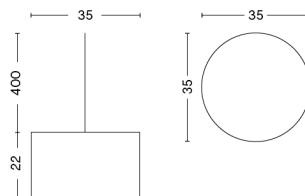

DRUM WITH CORD SET / S / PENDANT

DESIGN HAY
SIZE Ø35 x H22 cm
Ø13.78" x H8.66"
DETAILS Fabric pendant shade with textile cord set.
LED bulb included with grey and white cord sets.
DIMMABLE No
SWITCH No
CORD LENGTH 400 cm
SALES QTY. 1 pcs.

ITEM NO	FINISH	EAN CODE	SEK INCL. VAT
4103131509000	Ace 122 grey fabric shade, black cord set	 5 710441 243946	1.289,00
4103111509000	Ace 122 grey fabric shade, white cord set	 5 710441 243861	1.289,00
4103111609000	Ace 612 pink fabric shade, white cord set	 5 710441 243878	1.289,00
4103111809000	Ace 102 white fabric shade, white cord set	 5 710441 243885	1.289,00
4103131109000	Think fabric shade, black cord set	 5 710441 243908	1.289,00
4103131309000	Knit fabric shade, black cord set	 5 710441 243922	1.289,00
4103131609000	Ace 612 pink fabric shade, black cord set	 5 710441 243953	1.289,00
4103131809000	Ace 102 white fabric shade, black cord set	 5 710441 243960	1.289,00
4103151109000	Think fabric shade, grey cord set	 5 710441 243984	1.289,00
4103151309000	Knit fabric shade, grey cord set	 5 710441 244004	1.289,00