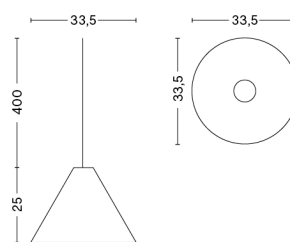

PACKAGING

2 box / 1 pcs.

PRODUCT STATUS

Stock Item

BOX DIMENSIONS AND WEIGHT

1 pcs. / W27 x D27 x H19 cm / 0.5 kg

1 pcs. / W23 x D16 x H9 cm / 0.6 kg

30 DEGREES WITH CORD SET / M / PENDANT

DESIGN Johan Van Hengel
SIZE Ø33,5 x H25 cm
 Ø13.19" x H9.84"
DETAILS Veneered oak pendant shade with textile cord set. LED bulb included with grey and white cord sets.
LIGHT SOURCE CLASSIC E27 LED BULB, 10.5W 810LM 2800K
DIMMABLE Yes
SWITCH No
IP 20
CORD LENGTH 400 cm
SUPPLY 220-240V
SALES QTY. 1 pcs.