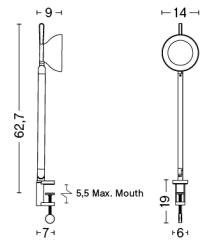

BOX DIMENSIONS AND WEIGHT 1 pcs. / W26 x D23 x H13 cm / 1,30 kg

TURN ON

DESIGN Joel Hoff
SIZE Ø10 x H19,5 cm
 Ø3.94" x H7.68"
DETAILS Opal glass shade and anodized aluminium base. LED bulb included.
LIGHT SOURCE INTEGRATED LED, 5W 150LM 2700K
DIMMABLE Yes
SWITCH INTEGRATED ROTARY LAMP BODY
IP 20
CORD LENGTH 200 cm
SUPPLY 220-240V
SALES QTY. 1 pcs.

PACKAGING 1 box / 1 pcs. **BOX DIMENSIONS AND WEIGHT** 1 pcs. / W18 x D24,5 x H13 cm / 1,20 kg
PRODUCT STATUS Stock Item

CLOCHE

DESIGN Lars Beller Fjetland
SIZE W26 x D46 x H43 cm
 W10.24" x D18.11" x H16.93"
DETAILS Table lamp in steel shade and cast iron base.
 LED bulb included.
LIGHT SOURCE E14 LED BULB, 5.5W 345LM 2800K
DIMMABLE No
SWITCH INLINE ON/OFF
IP 20
CORD LENGTH 200 cm
SUPPLY 220-240V
SALES QTY. 1 pcs.

PACKAGING 1 box / 1 pcs.
PRODUCT STATUS Stock Item

BOX DIMENSIONS AND WEIGHT 1 pcs. / W70 x D36 x H37,5 cm / 8,00 kg

PC SINGLE ARM W. CLAMP

DESIGN Pierre Charpin
SIZE W14 x D9 x H62,7 cm
 W5.51" x D3.54" x H"24.69"
DETAILS Extruded aluminium arm with die cast aluminium joints. Injection moulded polycarbonate (PC) lamp shade. Silicone cable cord.
LIGHT SOURCE INTEGRATED LED, 5.7W 363LM 3100K
DIMMABLE Yes
SWITCH INTEGRATED STEPLESS TOUCH
IP 20
CORD LENGTH 200 cm
SUPPLY 220-240V
SALES QTY. 1 pcs.