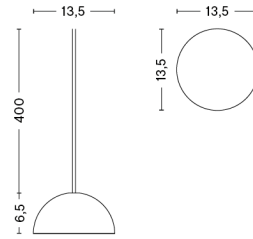

MARBLE PENDANT

DESIGN HAY
SIZE Ø13,5 x H6,5 cm
Ø5.31" x H2.56"
DETAILS Suspension light in marble and ABS with textile cord. LED bulb included.
LIGHT SOURCE GX53 LED BULB, 7W 500LM 2700K
DIMMABLE Yes
SWITCH No
IP 20
CORD LENGTH 400 cm
SUPPLY 220-240V
SALES QTY. 1 pcs.

ITEM NO	FINISH	EAN CODE	SEK INCL. VAT
4191051009000	Black marble	 5 710441 207948	1.739,00
4191051109000	White marble	 5 710441 207955	1.739,00
4191051209000	Green marble	 5 710441 207962	1.739,00

PACKAGING 1 box / 1 pcs.
PRODUCT STATUS Stock Item

BOX DIMENSIONS AND WEIGHT 1 pcs. / W31 x D23,5 x H13 cm / 1,90 kg