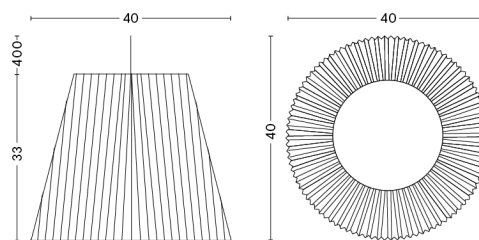

ACCORDION WITH CORD SET / M / PENDANT

DESIGN HAY
SIZE Ø40 x H33 cm
Ø15.75" x H12.99"
DETAILS Plissé fabric pendant shade with textile cord set. LED bulb included with grey and white cord sets.
LIGHT SOURCE CLASSIC E27 LED BULB, 10.5W 810LM 2800K
DIMMABLE Yes
SWITCH No
IP 20
CORD LENGTH 400 cm
SUPPLY 220-240V
SALES QTY. 1 pcs.

ITEM NO	FINISH	EAN CODE	SEK INCL. VAT
4103371109000	Think fabric shade, white cord set	 5 710441 243731	1.979,00
4103371209000	Plain silk fabric shade, white cord set	 5 710441 243748	1.979,00
4103391009000	Fish scales fabric shade, black cord set	 5 710441 243755	1.979,00
4103391109000	Think fabric shade, black cord set	 5 710441 243762	1.979,00
4103391209000	Plain silk fabric shade, black cord set	 5 710441 243779	1.979,00
4103411009000	Fish scales fabric shade, grey cord set	 5 710441 243786	1.979,00
4103411109000	Think fabric shade, grey cord set	 5 710441 243793	1.979,00
4103411209000	Plain silk fabric shade, grey cord set	 5 710441 243809	1.979,00
4103371009000	Fish scales fabric shade, white cord set	 5 710441 243724	1.979,00