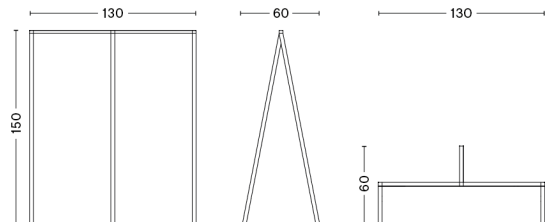

LOOP STAND HALL

DESIGN Leif Jørgensen
SIZE L45 x W39 x H150 cm
 L17.72" x W15.35" x H59.06"
DETAILS 30 mm powder coated steel square tube frame.
 With felt pads.
SALES QTY. 1 pcs.

MATERIAL	
FINISH	Steel
Black powder coated	2.139,00
Grey powder coated	2.139,00
White powder coated	2.139,00

PACKAGING 1 box / 1 pcs. **BOX DIMENSIONS AND WEIGHT** 1 pcs. / W50 x D41 x H155 cm / 8,00 kg
PRODUCT STATUS Stock Item

LOOP STAND WARDROBE

DESIGN Leif Jørgensen
SIZE L130 x W60 x H150 cm
 L51.18" x W23.62" x H59.06"
DETAILS 30 mm powder coated steel square tube frame.
 With felt pads.
SALES QTY. 1 pcs.