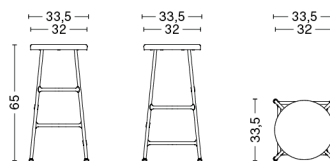

CORNET BAR STOOL LOW

DESIGN Jonas Trampedach
SIZE LOW Ø32 x H65 cm
LOW Ø12.6" x H25.59"
DETAILS Solid oak seat. Powder coated or chromed steel tube legs. Requires Assembly.
SALES QTY. 1 pcs.

SOLID OAK SEAT				
SEAT	BASE	Cream white		Soft black
		Chromed Steel	Powder coated Steel	Powder coated Steel
Oiled		2.439,00	2.139,00	2.139,00
Smoked		2.439,00	2.139,00	2.139,00
Soft black stained		2.439,00		2.139,00

PACKAGING 2 box / 1 pcs.   **BOX DIMENSIONS AND WEIGHT** 1 pcs. / W38.5 x D38.5 x H65.5 cm / 6 kg
PRODUCT STATUS Stock Item   1 pcs. / W35 x D35 x H5 cm / 2 kg