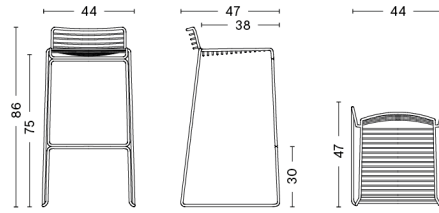

HEE BAR STOOL LOW

DESIGN Hee Welling

SIZE LOW W43 x D45 x H76 cm, seat height 65 cm
 LOW W16.93" x D17.72" x H29.92", seat height 25.59"

DETAILS Solid steel bar chair in 11 mm welded wire featuring an outdoor powder coating. Comes with pre-mounted gliders.
 With standard glider.

PACKAGING 1 box / 2 pcs. **BOX DIMENSIONS AND WEIGHT** 1 pcs. / W52 x D45 x H82 cm / 16,10 kg

PRODUCT STATUS Stock Item

HEE BAR STOOL HIGH

DESIGN Hee Welling
SIZE HIGH W44 x D47 x H86 cm, seat height 75 cm
 HIGH W17.32" x D18.5" x H33.86", seat height 29.53"
DETAILS Solid steel bar chair in 11 mm welded wire featuring an outdoor powder coating. Comes with pre-mounted gliders.
 With standard glider.
STACKABLE 15 pcs.
SALES QTY. 2 pcs.