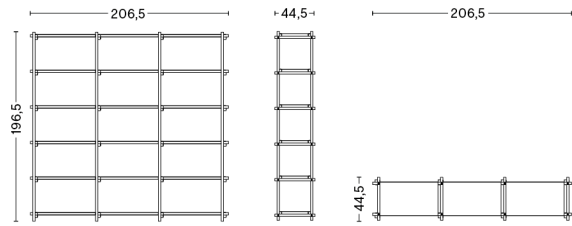

WOODY HIGH

DESIGN HAY
SIZE W206,5 x D44,5 x H196,5 cm
W81.3" x D17.52" x H77.36"
DETAILS 25 mm solid oak with shelves in powder coated steel.
Requires assembly.
SALES QTY. 1 pcs.

	FRAME	Untreated
		Solid oak
SHELF		
	White powder coated steel	10.969,00

PACKAGING 7 box / 1 pcs.
PRODUCT STATUS Stock Item

BOX DIMENSIONS AND WEIGHT

1 pcs. / W215 x D25.2 x H15 cm / 28 kg
6 pcs. / W68.5 x D41.5 x H9.5 cm / 57 kg