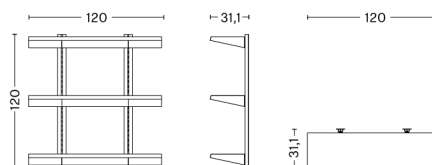

FRAME	Grey Powder coated
SHELF		
Sky grey powder coated steel		3.609,00

PACKAGING 2 box / 1 pcs. **BOX DIMENSIONS AND WEIGHT** 1 pcs. / W122 x D10 x H9 cm / 4 kg
PRODUCT STATUS Stock Item 1 pcs. / W124 x D37 x H44 cm / 22 kg