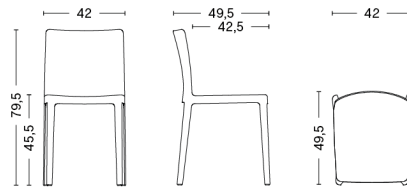

ÉLÉMENTAIRE CHAIR

DESIGN Ronan & Erwan Bouroullec

SIZE W42 x D49,5 x H79,5 cm, seat height 45,5 cm
W16.54" x D19.49" x H31.3", seat height 17.91"

DETAILS Injection moulded solid coloured polypropylene reinforced by fiberglass. UV resistant. Matt slightly textured surface. Natural production marks are visible on darker colours.

SALES QTY. 2 pcs.

	MATERIAL
FINISH	Polypropylene
Anthracite	1.069,00
Blue grey	1.069,00
Cream white	1.069,00
Light yellow	1.069,00
Olive	1.069,00
Smoky green	1.069,00

PACKAGING 1 box / 2 pcs. **BOX DIMENSIONS AND WEIGHT** 1 pcs. / W60 x D44 x H92 cm / 10,50 kg

PRODUCT STATUS Stock Item