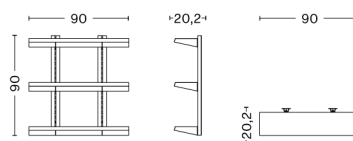

STANDARD ISSUE 3 LAYER 90 CM

DESIGN Frank
SIZE W90 x D20,2 x H90 cm
W35.43" x D7.95" x H35.43"
DETAILS Powder coated steel.
SALES QTY. 1 pcs.

	FRAME	Grey Powder coated
SHELF		
Sky grey powder coated steel		2.899,00

PACKAGING 2 box / 1 pcs. **BOX DIMENSIONS AND WEIGHT** 1 pcs. / W92 x D10 x H9 cm / 3 kg
PRODUCT STATUS Stock Item 1 pcs. / W94 x D27 x H38 cm / 12 kg

STANDARD ISSUE 3 LAYER 120 CM

DESIGN Frank
SIZE W120 x D31,1 x H120 cm
W47.24" x D12.24" x H47.24"
DETAILS Powder coated steel.
SALES QTY. 1 pcs.