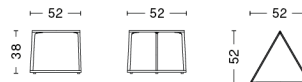

EIFFEL COFFEE TABLE SQUARE

DESIGN Depping & Jørgensen
SIZE L65 x D65 x H38 cm
 L25.59" x D25.59" x H14.96"
DETAILS 18 mm powder coated MDF tabletop with straight edge. Powder coated diecast aluminium profiles.
 Requires assembly.
SALES QTY. 1 pcs.

EIFFEL COFFEE TABLE RECTANGULAR

DESIGN Depping & Jørgensen
SIZE L110 x D50 x H38 cm
 L43.31" x D19.69" x H14.96"
DETAILS 18 mm powder coated MDF tabletop with straight edge. Powder coated diecast aluminium profiles.
 Requires assembly.
SALES QTY. 1 pcs.

EIFFEL SIDE TABLE TRIANGLE

DESIGN Depping & Jørgensen
SIZE L52 x D52 x H38 cm
 L20.47" x D20.47" x H14.96"
DETAILS 18 mm powder coated MDF tabletop with straight edge. Powder coated diecast aluminium profiles.
 Requires assembly.
SALES QTY. 1 pcs.