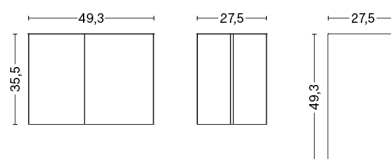

PACKAGING 1 box / 1 pcs. **BOX DIMENSIONS AND WEIGHT** 1 pcs. / W83 x D83 x H42 cm / 12,00 kg
PRODUCT STATUS Stock Item

SLIT TABLE HEXAGON

DESIGN HAY
SIZE Ø45,8 x H35,5 cm
 Ø18.03" x H13.98"
DETAILS Powder coated steel. Mirror and Brass are crafted in high-gloss polished stainless steel. Brass is plated with a brass colour.
SALES QTY. 1 pcs.

MATERIAL	
FINISH	Steel
Brass polished	4.569,00
Mirror polished	4.569,00

PACKAGING 1 box / 1 pcs. **BOX DIMENSIONS AND WEIGHT** 1 pcs. / W54 x D49 x H42 cm / 8,66 kg
PRODUCT STATUS Stock Item

SLIT TABLE ROUND

DESIGN HAY
SIZE Ø45 x H35,5 cm
 Ø17.72" x H13.98"
DETAILS Powder coated steel. Mirror and Brass are crafted in high-gloss polished stainless steel. Brass is plated with a brass colour.
SALES QTY. 1 pcs.

PACKAGING 1 box / 1 pcs. **BOX DIMENSIONS AND WEIGHT** 1 pcs. / W52 x D52 x H42 cm / 8,66 kg
PRODUCT STATUS Stock Item

SLIT TABLE OBLONG

DESIGN HAY
SIZE L49,3 x W27,5 x H35,5 cm
 L19.41" x W10.83" x H13.98"
DETAILS Powder coated steel. Mirror and Brass are crafted in high-gloss polished stainless steel. Brass is plated with a brass colour.
SALES QTY. 1 pcs.