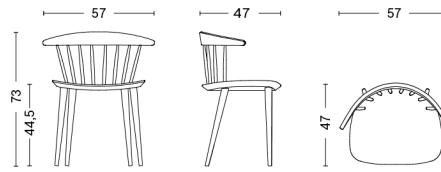

J-SERIES / J104

DESIGN Jørgen Bækmark
SIZE W57 x D47 x H73 cm, seat height 44,5 cm
W22.44" x D18.5" x H28.74", seat height 17.52"
DETAILS Solid wood. Retighten legs after a few months use and whenever required. Not suitable for hard contract use.
Requires assembly.
SALES QTY. 1 pcs.

	MATERIAL
FINISH	Solid beech
Black stained	2.209,00
Dusty grey stained	2.209,00
Nature soaped	2.059,00
Stone grey stained	2.209,00
White stained	2.209,00

PACKAGING 1 box / 1 pcs. **BOX DIMENSIONS AND WEIGHT** 1 pcs. / W58 x D48 x H24,5 cm / 5,50 kg
PRODUCT STATUS Stock Item