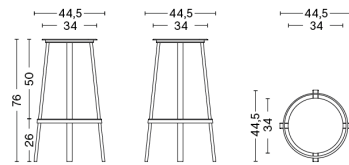

SIZE W42 x D49,5 x H79,5 cm, seat height 45,5 cm
 W16.54" x D19.49" x H31.3", seat height 17.91"

DETAILS Injection moulded solid coloured polypropylene reinforced by fiberglass. UV resistant. Matt slightly textured surface. Natural production marks are visible on darker colours.

range of public and residential environments.

REVOLVER BAR STOOL

REVOLVER BAR STOOL

REVOLVER STOOL

REVOLVER BAR STOOL LOW

DESIGN Leon Ransmeier
SIZE LOW Ø34 x H65 cm
 LOW Ø13.39" x H25.59"
DETAILS Powder coated steel, aluminium bearing. Low suitable for kitchen counter. High suitable for bar table.
 Requires assembly.
SALES QTY. 1 pcs.