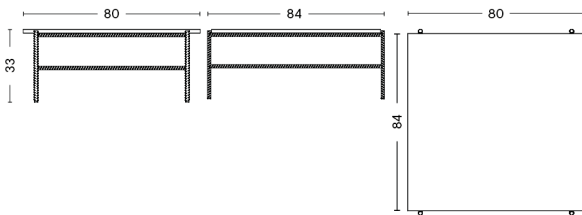

L80 X W84 X H33 CM / L31.5" x W33.07" x H12.99"