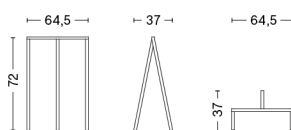

PACKAGING

1 box / 1 pcs.

BOX DIMENSIONS AND WEIGHT

1 pcs. / W65,3 x D68 x H5,4 cm / 5,40 kg

PRODUCT STATUS

Stock Item

BUTLER

DESIGN Shane Schneck
SIZE W50,5 x D42 x H49,5 cm
 W19.88" x D16.54" x H19.49"
DETAILS Crafted in oiled solid oak with contemporary detailing.
SALES QTY. 1 pcs.

	MATERIAL
FINISH	Solid oak
Oiled	2.749,00

PACKAGING 1 box / 1 pcs. **BOX DIMENSIONS AND WEIGHT** 1 pcs. / W52 x D53,5 x H53 cm / 6,50 kg
PRODUCT STATUS Stock Item

LOOP STAND FRAME / SET OF 2

DESIGN Leif Jørgensen
SIZE L64,5 x W37 x H72 cm
 L25.39" x W14.57" x H28.35"
DETAILS 30 mm powder coated steel square tube frame. Set of 2. We do not recommend that the weight of the tabletop placed on the Loop Stand Frames exceeds 100 kg.
 With felt pads.
SALES QTY. 1 pcs.