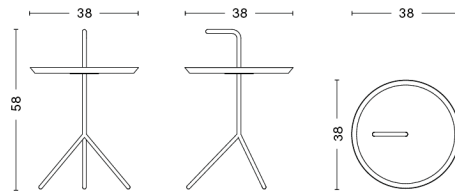

DON'T LEAVE ME / DLM

DESIGN Thomas Bentzen
SIZE Ø38 x H58 cm
Ø14.96" x H22.83"
DETAILS Powder coated steel.
SALES QTY. 1 pcs.

MATERIAL	
FINISH	Steel
Black powder coated	1.679,00
Grey powder coated	1.679,00
Mint powder coated	1.679,00
Powder powder coated	1.679,00
Racing green powder coated	1.679,00
White powder coated	1.679,00

PACKAGING 1 box / 1 pcs.   **BOX DIMENSIONS AND WEIGHT** 1 pcs. / W45 x D45 x H65 cm / 4,00 kg
PRODUCT STATUS Stock Item