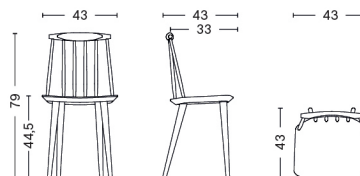

J-SERIES / J77

DESIGN Folke Pålsson
SIZE W43 x D43 x H79 cm, seat height 44,5 cm
W16.93" x D16.93" x H31.1", seat height 17.52"
DETAILS Solid wood. Retighten legs after a few months use and whenever required. Not suitable for hard contract use.
Requires assembly.
SALES QTY. 1 pcs.

	MATERIAL
FINISH	Solid beech
Black stained	1.829,00
Dusty grey stained	1.829,00
Nature soaped	1.679,00
Stone grey stained	1.829,00
White stained	1.829,00

PACKAGING 1 box / 1 pcs. **BOX DIMENSIONS AND WEIGHT** 1 pcs. / W46,5 x D43,5 x H36 cm / 5,00 kg
PRODUCT STATUS Stock Item