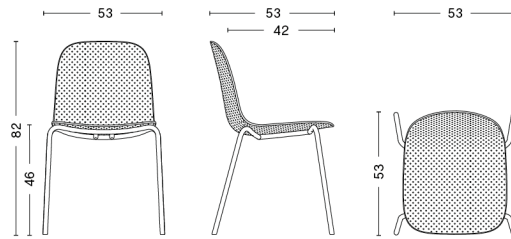

13EIGHTY CHAIR

DESIGN Scholten & Baijings

SIZE W53 x D53 x H82 cm, seat height 46 cm
W20.87" x D20.87" x H32.28", seat height 18.11"

DETAILS Injection moulded polypropylene shell with 20% plastic fiber. 4 leg tube base. Powder coating for outdoor use.
With standard glider.

STACKABLE 10 pcs.

SALES QTY. 1 pcs.

POLYPROPYLENE SEAT

SEAT	BASE	Graphite black	Grey white	Pure grey	
			Powder coated	Powder coated	Powder coated
		Steel	Steel	Steel	
Chalk white		2.289,00			
Soft black		2.289,00			
Soft blue		2.289,00			

PACKAGING 1 box / 2 pcs.

BOX DIMENSIONS AND WEIGHT

1 pcs. / W57,5 x D54 x H85 cm / 12,50 kg

PRODUCT STATUS Order produced