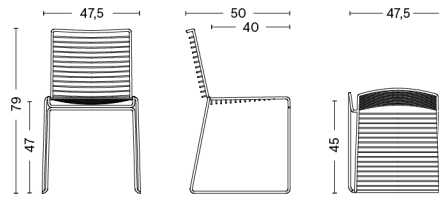

PACKAGING 1 box / 2 pcs.

BOX DIMENSIONS AND WEIGHT

1 pcs. / W57,5 x D54 x H85 cm / 12,50 kg

PRODUCT STATUS Order produced

13EIGHTY ARMCHAIR

DESIGN Scholten & Baijings
SIZE W57 x D53 x H82 cm, seat height 46 cm
 W22.44" x D20.87" x H32.28", seat height 18.11"
DETAILS Injection moulded polypropylene shell with
 20% plastic fiber. 4 leg tube base. Powder
 coating for outdoor use.
 With standard glider.
STACKABLE 10 pcs.
SALES QTY. 1 pcs.

POLYPROPYLENE SEAT

SEAT	BASE	Graphite black	Grey white	Pure grey
		Powder coated Steel	Powder coated Steel	Powder coated Steel
Chalk white		2.589,00		
Soft black		2.589,00		
Soft blue		2.589,00		

PACKAGING 1 box / 2 pcs.

BOX DIMENSIONS AND WEIGHT

1 pcs. / W57,5 x D54 x H85 cm / 14,50 kg

PRODUCT STATUS Order produced

HEE DINING CHAIR

DESIGN Hee Welling
SIZE W47,5 x D50 x H79 cm, seat height 47 cm
 W18.7" x D19.69" x H31.1", seat height 18.5"
DETAILS Solid steel bar chair in 11 mm welded wire featuring an outdoor powder coating. Comes with pre-mounted gliders.
 With standard glider.
STACKABLE 20 pcs.
SALES QTY. 2 pcs.