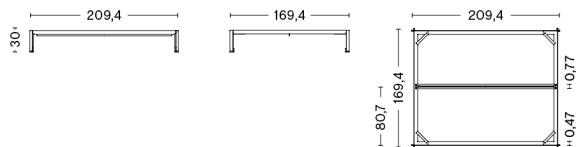

CONNECT BED INCL. CROSSBAR FOR L200 X W160 MATTRESS

DESIGN Leif Jørgensen
SIZE L209,4 x W169,4 x H30 cm
L82.44" x W66.69" x H11.81"
DETAILS Powder coated steel.
Requires assembly.
SALES QTY. 1 pcs.

MATERIAL	
FINISH	Steel
Warm grey powder coated	5.339,00
White powder coated	5.339,00

PACKAGING 2 box / 1 pcs. **BOX DIMENSIONS AND WEIGHT** 1 pcs. / W222 x D36.5 x H27.5 cm / 28.5 kg
PRODUCT STATUS Stock Item 1 pcs. / W178 x D36.5 x H27.5 cm / 17 kg

CONNECT BED INCL. CROSSBAR FOR L200 X W180 MATTRESS

DESIGN Leif Jørgensen
SIZE L209,4 x W189,4 x H30 cm
L82.44" x W74.57" x H11.81"
DETAILS Powder coated steel.
Requires assembly.
SALES QTY. 1 pcs.