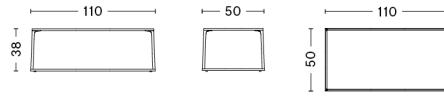

EIFFEL SHELF 6 LAYER

DESIGN Depping & Jørgensen
SIZE W80 x D40 x H182 cm
 W31.5" x D15.75" x H71.65"
DETAILS 18 mm powder coated MDF shelves with straight edge. Powder coated diecast aluminium profiles.
 Requires assembly.
SALES QTY. 1 pcs.

EIFFEL COFFEE TABLE SQUARE

DESIGN Depping & Jørgensen
SIZE L65 x D65 x H38 cm
 L25.59" x D25.59" x H14.96"
DETAILS 18 mm powder coated MDF tabletop with straight edge. Powder coated diecast aluminium profiles.
 Requires assembly.
SALES QTY. 1 pcs.

EIFFEL COFFEE TABLE RECTANGULAR

DESIGN Depping & Jørgensen
SIZE L110 x D50 x H38 cm
 L43.31" x D19.69" x H14.96"
DETAILS 18 mm powder coated MDF tabletop with straight edge. Powder coated diecast aluminium profiles.
 Requires assembly.
SALES QTY. 1 pcs.