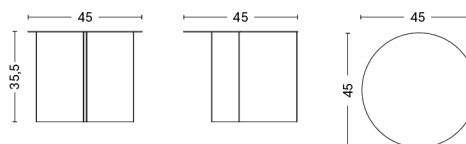

PACKAGING 1 box / 1 pcs. **BOX DIMENSIONS AND WEIGHT** 1 pcs. / W63,5 x D63,5 x H43 cm / 4,50 kg
PRODUCT STATUS Stock Item

Ø75 X H35 CM / Ø29.53" x H13.78"			
	BASE	Black Powder coated Steel	Off-white Powder coated Steel
TABLETOP			
Black powder coated steel		3.049,00	
Mocca powder coated steel		3.049,00	
Off-white powder coated steel			3.049,00

PACKAGING 1 box / 1 pcs. **BOX DIMENSIONS AND WEIGHT** 1 pcs. / W83 x D83 x H42 cm / 12,00 kg
PRODUCT STATUS Stock Item

SLIT TABLE HEXAGON

DESIGN HAY
SIZE Ø45,8 x H35,5 cm
 Ø18.03" x H13.98"
DETAILS Powder coated steel. Mirror and Brass are crafted in high-gloss polished stainless steel. Brass is plated with a brass colour.
SALES QTY. 1 pcs.

MATERIAL	
FINISH	Steel
Brass polished	4.569,00
Mirror polished	4.569,00

PACKAGING 1 box / 1 pcs. **BOX DIMENSIONS AND WEIGHT** 1 pcs. / W54 x D49 x H42 cm / 8,66 kg
PRODUCT STATUS Stock Item

SLIT TABLE ROUND

DESIGN HAY
SIZE Ø45 x H35,5 cm
 Ø17.72" x H13.98"
DETAILS Powder coated steel. Mirror and Brass are crafted in high-gloss polished stainless steel. Brass is plated with a brass colour.
SALES QTY. 1 pcs.