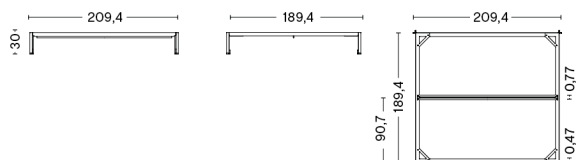

MATERIAL	
FINISH	Steel
Warm grey powder coated	5.339,00
White powder coated	5.339,00

PACKAGING 2 box / 1 pcs. **BOX DIMENSIONS AND WEIGHT** 1 pcs. / W222 x D36.5 x H27.5 cm / 28.5 kg
PRODUCT STATUS Stock Item 1 pcs. / W198 x D36.5 x H27.5 cm / 18.5 kg