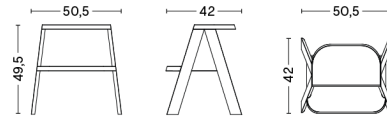

PACKAGING

1 box / 1 pcs.

BOX DIMENSIONS AND WEIGHT

1 pcs. / W65,3 x D68 x H5,4 cm / 5,40 kg

PRODUCT STATUS

Stock Item

BUTLER

DESIGN Shane Schneck
SIZE W50,5 x D42 x H49,5 cm
 W19.88" x D16.54" x H19.49"
DETAILS Crafted in oiled solid oak with contemporary detailing.
SALES QTY. 1 pcs.

	MATERIAL
FINISH	Solid oak
Oiled	2.749,00

PACKAGING 1 box / 1 pcs. **BOX DIMENSIONS AND WEIGHT** 1 pcs. / W52 x D53,5 x H53 cm / 6,50 kg
PRODUCT STATUS Stock Item

LOOP STAND FRAME / SET OF 2

DESIGN Leif Jørgensen
SIZE L64,5 x W37 x H72 cm
 L25.39" x W14.57" x H28.35"
DETAILS 30 mm powder coated steel square tube frame. Set of 2. We do not recommend that the weight of the tabletop placed on the Loop Stand Frames exceeds 100 kg.
 With felt pads.
SALES QTY. 1 pcs.