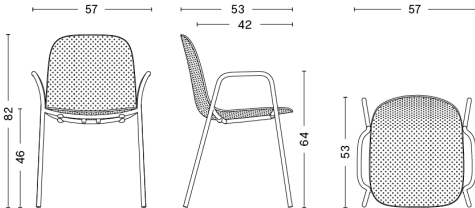

REVOLVER STOOL

DESIGN Leon Ransmeier
SIZE Ø34 x H48,5 cm
 Ø13.39" x H19.09"
DETAILS Powder coated steel, aluminium bearing.
SALES QTY. 1 pcs.

MATERIAL	Steel, Aluminium bearing
FINISH	
Black powder coated	1.369,00
Red powder coated	1.369,00
Sky grey powder coated	1.369,00

PACKAGING 1 box / 1 pcs. **BOX DIMENSIONS AND WEIGHT** 1 pcs. / W42,5 x D42,5 x H50 cm / 8,00 kg
PRODUCT STATUS Stock Item

13EIGHTY / OVERVIEW

HAY's 13Eighty chair designed by Dutch designers Scholten & Baijings is aptly named after the number of tiny holes in the moulded polypropylene shell. These perforations create a characteristic aesthetic, where transparency and a play of light and shadows add to the chair's expression, while the variations in the sizes of the holes bring a sense of movement to the visual appearance. They also have a functional use in draining rainwater off when the chairs are used outdoors. The chair features steel legs with a weather-resistant coating to make it suitable for

outdoor use. It has a stackable design and is available with or without armrests.

13EIGHTY CHAIR

13EIGHTY ARMCHAIR

13EIGHTY CHAIR

DESIGN Scholten & Baijings

SIZE W53 x D53 x H82 cm, seat height 46 cm
W20.87" x D20.87" x H32.28", seat height 18.11"