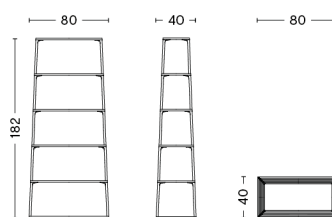

EIFFEL SHELF SQUARE 4 LAYER

EIFFEL SHELF TRIANGLE 5 LAYER

EIFFEL SHELF 6 LAYER

EIFFEL COFFEE TABLE SQUARE

EIFFEL COFFEE TABLE RECTANGULAR

EIFFEL SIDE TABLE TRIANGLE

EIFFEL SHELF SQUARE 4 LAYER

DESIGN Depping & Jørgensen
SIZE W50 x D50 x H110 cm
 W19.69" x D19.69" x H43.31"
DETAILS 18 mm powder coated MDF shelves with straight edge. Powder coated diecast aluminium profiles.
 Requires assembly.
SALES QTY. 1 pcs.

EIFFEL SHELF TRIANGLE 5 LAYER

DESIGN Depping & Jørgensen
SIZE W52 x D52 x H145 cm
 W20.47" x D20.47" x H57.09"
DETAILS 18 mm powder coated MDF shelves with straight edge. Powder coated diecast aluminium profiles.
 Requires assembly.
SALES QTY. 1 pcs.

EIFFEL SHELF 6 LAYER

DESIGN Depping & Jørgensen
SIZE W80 x D40 x H182 cm
 W31.5" x D15.75" x H71.65"
DETAILS 18 mm powder coated MDF shelves with straight edge. Powder coated diecast aluminium profiles.
 Requires assembly.
SALES QTY. 1 pcs.