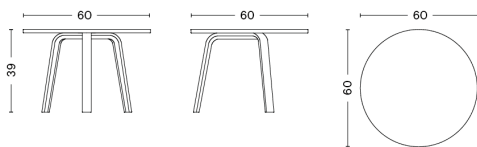

PACKAGING 1 box / 1 pcs. **BOX DIMENSIONS AND WEIGHT** 1 pcs. / W55 x D55 x H75 cm / 7,00 kg
PRODUCT STATUS Stock Item

BELLA COFFEE TABLE

HAY's Bella Coffee Table is an understated table that is small enough to place anywhere and has enough personality to make its presence felt. The ultra-thin surface and solid legs combine different elements to result in a light yet distinctive expression. Functional and decorative it can be used separately or positioned in pairs or groups.

Ø45 X H39 CM / Ø17.72" x H15.35"

Ø45 X H49 CM / Ø17.72" x H19.29"

Ø60 X H32 CM / Ø23.62" x H12.6"

Ø60 X H39 CM / Ø23.62" x H15.35"

BELLA COFFEE TABLE

DESIGN HAY
DETAILS 18 mm tabletop in solid wood with bevelled edge. Legs in moulded oak veneer
 Requires assembly.
SALES QTY. 1 pcs.