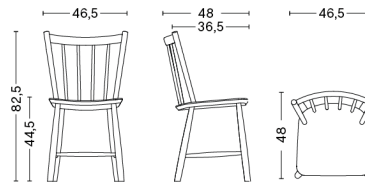

HEE LOUNGE

DESIGN Hee Welling
SIZE W72 x D67 x H67 cm, seat height 37 cm
 W28.35" x D26.38" x H26.38", seat height 14.57"
DETAILS Solid steel bar chair in 11 mm welded wire featuring an outdoor powder coating. Comes with pre-mounted gliders.
 With standard glider.
STACKABLE 15 pcs.
SALES QTY. 2 pcs.

J-SERIES / J41

DESIGN Børge Mogensen
SIZE W46,5 x D48 x H82,5 cm, seat height 44,5 cm
 W18.31" x D18.9" x H32.48", seat height 17.52"
DETAILS Solid wood.
SALES QTY. 1 pcs.

	MATERIAL	
FINISH	Solid oak	Solid beech
Black stained		2.749,00
Matt lacquered	3.049,00	
Oiled	3.049,00	
White stained		2.749,00