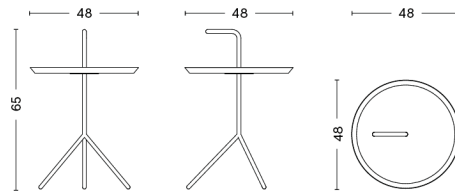

DON'T LEAVE ME / DLM XL

DESIGN Thomas Bentzen
SIZE Ø48 x H65 cm
Ø18.9" x H25.59"
DETAILS Powder coated steel.
SALES QTY. 1 pcs.

FINISH	MATERIAL	
	Steel	
Black powder coated		2.289,00
Grey powder coated		2.289,00
Mint powder coated		2.289,00
Powder powder coated		2.289,00
Racing green powder coated		2.289,00
White powder coated		2.289,00

PACKAGING 1 box / 1 pcs. **BOX DIMENSIONS AND WEIGHT** 1 pcs. / W55 x D55 x H75 cm / 7,00 kg
PRODUCT STATUS Stock Item