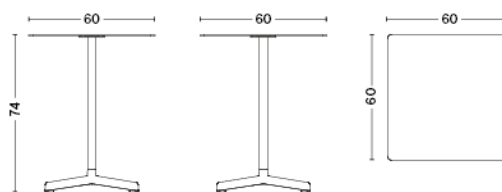

balconies.

NEU TABLE SQUARE

NEU TABLE HIGH ROUND

NEU TABLE SQUARE

DESIGN HAY
SIZE L60 x W60 x H74 cm
 L23.62" x W23.62" x H29.13"
DETAILS Electro galvanized steel and cast aluminium with outdoor powder coating. Suitable for outdoor use.
 Requires assembly.
SALES QTY. 1 pcs.