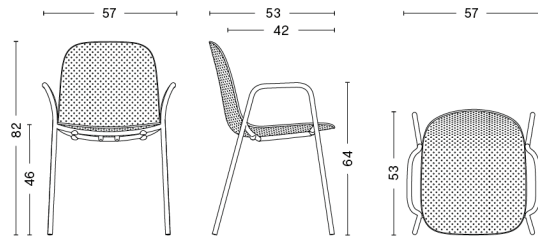

PACKAGING 1 box / 2 pcs.

BOX DIMENSIONS AND WEIGHT

1 pcs. / W57,5 x D54 x H85 cm / 12,50 kg

PRODUCT STATUS Order produced

13EIGHTY ARMCHAIR

DESIGN Scholten & Baijings
SIZE W57 x D53 x H82 cm, seat height 46 cm
 W22.44" x D20.87" x H32.28", seat height 18.11"
DETAILS Injection moulded polypropylene shell with
 20% plastic fiber. 4 leg tube base. Powder
 coating for outdoor use.
 With standard glider.
STACKABLE 10 pcs.
SALES QTY. 1 pcs.