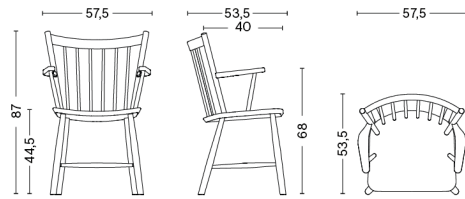

J-SERIES / J41

DESIGN Børge Mogensen
SIZE W46,5 x D48 x H82,5 cm, seat height 44,5 cm
 W18.31" x D18.9" x H32.48", seat height 17.52"
DETAILS Solid wood.
SALES QTY. 1 pcs.

	MATERIAL	
FINISH	Solid oak	Solid beech
Black stained		2.749,00
Matt lacquered	3.049,00	
Oiled	3.049,00	
White stained		2.749,00

PACKAGING 1 box / 2 pcs. **BOX DIMENSIONS AND WEIGHT** 1 pcs. / W50 x D50 x H87 cm / 8,00 kg
PRODUCT STATUS Stock Item

J-SERIES / J42

DESIGN Børge Mogensen
SIZE W57,5 x D53,5 x H87 cm, seat height 44,5 cm
 W22.64" x D21.06" x H34.25", seat height 17.52"
DETAILS Solid wood.
SALES QTY. 1 pcs.