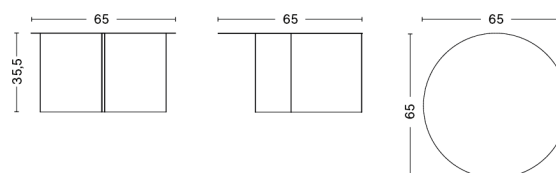

PACKAGING 1 box / 1 pcs. **BOX DIMENSIONS AND WEIGHT** 1 pcs. / W52 x D52 x H42 cm / 8,66 kg
PRODUCT STATUS Stock Item

SLIT TABLE OBLONG

DESIGN HAY
SIZE L49,3 x W27,5 x H35,5 cm
 L19.41" x W10.83" x H13.98"
DETAILS Powder coated steel. Mirror and Brass are crafted in high-gloss polished stainless steel. Brass is plated with a brass colour.
SALES QTY. 1 pcs.

MATERIAL	
FINISH	Steel
Brass polished	4.569,00
Mirror polished	4.569,00

PACKAGING 1 box / 1 pcs. **BOX DIMENSIONS AND WEIGHT** 1 pcs. / W59 x D37 x H42 cm / 10,78 kg
PRODUCT STATUS Stock Item

SLIT TABLE XL

DESIGN HAY
SIZE Ø65 x H35,5 cm
 Ø25.59" x H13.98"
DETAILS Powder coated steel. Mirror and Brass are crafted in high-gloss polished stainless steel. Brass is plated with a brass colour.
SALES QTY. 1 pcs.