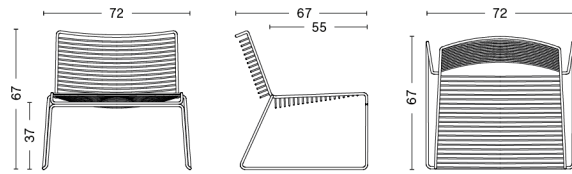

HEE LOUNGE

DESIGN Hee Welling
SIZE W72 x D67 x H67 cm, seat height 37 cm
W28.35" x D26.38" x H26.38", seat height 14.57"
DETAILS Solid steel bar chair in 11 mm welded wire featuring an outdoor powder coating. Comes with pre-mounted gliders.
With standard glider.
STACKABLE 15 pcs.
SALES QTY. 2 pcs.

MATERIAL	
FINISH	Steel
Asphalt grey powder coated	2.439,00
Black powder coated	2.439,00
Fall green powder coated	2.439,00
Rust powder coated	2.439,00
White powder coated	2.439,00

PACKAGING 1 box / 2 pcs.   **BOX DIMENSIONS AND WEIGHT** 1 pcs. / W75 x D75 x H72 cm / 27,00 kg
PRODUCT STATUS Stock Item