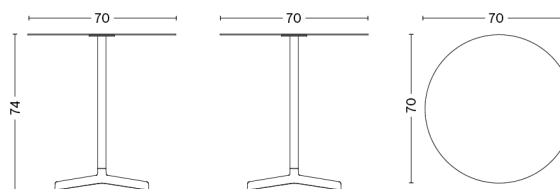

MATERIAL	
	Steel, Cast aluminium	
FINISH		
Anthracite powder coated		3.049,00
Sky grey powder coated		3.049,00

PACKAGING 1 box / 1 pcs. **BOX DIMENSIONS AND WEIGHT** 1 pcs. / W73 x D73 x H17 cm / 18,81 kg
PRODUCT STATUS Stock Item