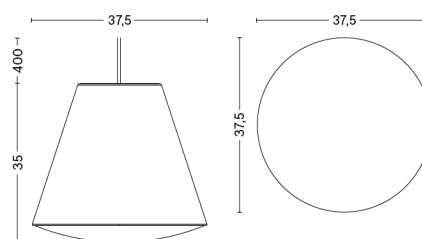

FIFTY-FIFTY TABLE LAMP

DESIGN Sam Weller
SIZE W18,5 x D90 x H60 cm
 W7.28" x D35.43" x H23.62"
DETAILS Wet spray and anodised aluminium, sand cast iron, powder coated steel, EVA foam pad, integrated LED module.
LIGHT SOURCE LED INTEGRATED, 4W 360LM 3000K
DIMMABLE Yes
SWITCH INTEGRATED TOUCH STEP
CORD LENGTH 200 cm
SUPPLY 220-240V
SALES QTY. 1 pcs.

PACKAGING 2 box / 1 pcs. **BOX DIMENSIONS AND WEIGHT** 1 pcs. / W35 x D35 x H27 cm / 1.5 kg
PRODUCT STATUS Stock Item 1 pcs. / W12.5 x D12.6 x H14.5 cm / 0.5 kg

30 DEGREES WITH CORD SET / L / PENDANT

DESIGN Johan Van Hengel
SIZE Ø45 x H35 cm
 Ø17.72" x H13.78"
DETAILS Veneered oak pendant shade with textile cord set. LED bulb included with grey and white cord sets.
DIMMABLE Yes
SWITCH No
CORD LENGTH 400 cm
SALES QTY. 1 pcs.

SINKER / S / PENDANT

DESIGN HAY
SIZE Ø23 x H19 cm
 Ø9.06" x H7.48"
DETAILS Shade in textured ABS with acrylic diffuser and textile cord. LED bulb included.
LIGHT SOURCE E27 LED BULB, 10.5W 810LM 2800K
DIMMABLE Yes
SWITCH No
IP 20
CORD LENGTH 400 cm
SUPPLY 220-240V
SALES QTY. 1 pcs.

PACKAGING 1 box / 1 pcs. **BOX DIMENSIONS AND WEIGHT** 1 pcs. / W31 x D30 x H29 cm / 2,00 kg
PRODUCT STATUS Stock Item

SINKER / L / PENDANT

DESIGN HAY
SIZE Ø37,5 x H35 cm
 Ø14.76" x H13.78"
DETAILS Shade in textured ABS with acrylic diffuser and textile cord. LED bulb included.
LIGHT SOURCE E27 LED BULB, 13W 660LM 2800K
DIMMABLE Yes
SWITCH No
IP 20
CORD LENGTH 400 cm
SUPPLY 220-240V
SALES QTY. 1 pcs.