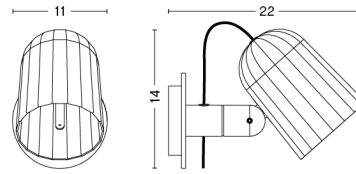

PACKAGING 1 box / 1 pcs. **BOX DIMENSIONS AND WEIGHT** 1 pcs. / W31 x D30 x H29 cm / 2,00 kg
PRODUCT STATUS Stock Item

SINKER / L / PENDANT

DESIGN HAY
SIZE Ø37,5 x H35 cm
 Ø14.76" x H13.78"
DETAILS Shade in textured ABS with acrylic diffuser and textile cord. LED bulb included.
LIGHT SOURCE E27 LED BULB, 13W 660LM 2800K
DIMMABLE Yes
SWITCH No
IP 20
CORD LENGTH 400 cm
SUPPLY 220-240V
SALES QTY. 1 pcs.

PACKAGING 1 box / 1 pcs.
PRODUCT STATUS Stock Item

BOX DIMENSIONS AND WEIGHT 1 pcs. / W44 x D42,5 x H40,5 cm / 4,00 kg

NOC CLIP

DESIGN Smith Matthias
SIZE W10 x D14 x H22 cm
 W3.94" x D5.51" x H8.66"
DETAILS Powder coated aluminium clip light. LED bulb included.
LIGHT SOURCE E14 LED BULB, 5.5W 380LM 2800K
DIMMABLE No
SWITCH INLINE ON/OFF
IP 20
CORD LENGTH 200 cm
SUPPLY 220-240V
SALES QTY. 1 pcs.

PACKAGING 1 box / 1 pcs. **BOX DIMENSIONS AND WEIGHT** 1 pcs. / W23 x D23 x H26 cm / 1,50 kg
PRODUCT STATUS Stock Item

NOC WALL

DESIGN Smith Matthias
SIZE W11 x D22 x H14 cm
 W4.33" x D8.66" x H5.51"
DETAILS Powder coated aluminium wall light. LED bulb included.
LIGHT SOURCE E14 LED BULB, 5.5W 380LM 2800K
DIMMABLE No
SWITCH INLINE ON/OFF
IP 20
CORD LENGTH 200 cm
SUPPLY 220-240V
SALES QTY. 1 pcs.