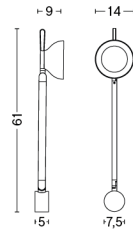

PACKAGING 1 box / 1 pcs. **BOX DIMENSIONS AND WEIGHT** 1 pcs. / W70 x D36 x H37,5 cm / 8,00 kg
PRODUCT STATUS Stock Item

PC PORTABLE

DESIGN Pierre Charpin
SIZE W14 x D14 x H22 cm
 W5.51" x D5.51" x H8.66"
DETAILS Body in injection moulded ABS, with a translucent PP diffuser. Shade in injection moulded opaque ABS for Soft Black and Olive lamp, translucent PP for Cream White.
LIGHT SOURCE G4 LED, 3.5W 85LM 3000K
DIMMABLE Yes
SWITCH TOUCH STEP DIMMER
SALES QTY. 1 pcs.

PC SINGLE ARM W. CLAMP

DESIGN Pierre Charpin
SIZE W14 x D9 x H62,7 cm
 W5.51" x D3.54" x H"24.69"
DETAILS Extruded aluminium arm with die cast aluminium joints. Injection moulded polycarbonate (PC) lamp shade. Silicone cable cord.
LIGHT SOURCE INTEGRATED LED, 5.7W 363LM 3100K
DIMMABLE Yes
SWITCH INTEGRATED STEPLESS TOUCH
IP 20
CORD LENGTH 200 cm
SUPPLY 220-240V
SALES QTY. 1 pcs.

ITEM NO	FINISH	EAN CODE	SEK INCL. VAT
4190911009000	Soft black powder coated aluminium	 5 710441 258803	2.359,00
4190911109000	Ash grey powder coated aluminium	 5 710441 258810	2.359,00

PACKAGING	2 box / 1 pcs.	BOX DIMENSIONS AND WEIGHT	1 pcs. / W16 x D8 x H7.5 cm / 1 kg
PRODUCT STATUS	Stock Item		1 pcs. / W55 x D18.5 x H11.5 cm / 1.5 kg

PC SINGLE ARM W. WALL BRACKET

DESIGN Pierre Charpin
SIZE W14 x D9 x H61 cm
 W5.51" x D3.54" x H24.02"
DETAILS Extruded aluminium arm with die cast aluminium joints. Injection moulded polycarbonate (PC) lamp shade. Silicone cable cord.
LIGHT SOURCE INTEGRATED LED, 5.7W 363LM 3100K
DIMMABLE Yes
SWITCH INTEGRATED STEPLESS TOUCH
IP 20
CORD LENGTH 200 cm
SUPPLY 220-240V
SALES QTY. 1 pcs.