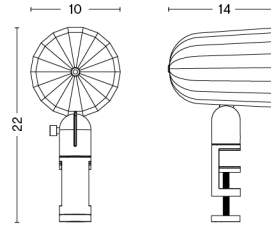

FIFTY-FIFTY TABLE LAMP

DESIGN Sam Weller
SIZE W18,5 x D90 x H60 cm
 W7.28" x D35.43" x H23.62"
DETAILS Wet spray and anodised aluminium, sand cast iron, powder coated steel, EVA foam pad, integrated LED module.
LIGHT SOURCE LED INTEGRATED, 4W 360LM 3000K
DIMMABLE Yes
SWITCH INTEGRATED TOUCH STEP
CORD LENGTH 200 cm
SUPPLY 220-240V
SALES QTY. 1 pcs.

SINKER / S / PENDANT

DESIGN HAY
SIZE Ø23 x H19 cm
 Ø9.06" x H7.48"
DETAILS Shade in textured ABS with acrylic diffuser and textile cord. LED bulb included.
LIGHT SOURCE E27 LED BULB, 10.5W 810LM 2800K
DIMMABLE Yes
SWITCH No
IP 20
CORD LENGTH 400 cm
SUPPLY 220-240V
SALES QTY. 1 pcs.

PACKAGING 1 box / 1 pcs. **BOX DIMENSIONS AND WEIGHT** 1 pcs. / W31 x D30 x H29 cm / 2,00 kg
PRODUCT STATUS Stock Item

SINKER / L / PENDANT

DESIGN HAY
SIZE Ø37,5 x H35 cm
 Ø14.76" x H13.78"
DETAILS Shade in textured ABS with acrylic diffuser and textile cord. LED bulb included.
LIGHT SOURCE E27 LED BULB, 13W 660LM 2800K
DIMMABLE Yes
SWITCH No
IP 20
CORD LENGTH 400 cm
SUPPLY 220-240V
SALES QTY. 1 pcs.

PACKAGING 1 box / 1 pcs.
PRODUCT STATUS Stock Item

BOX DIMENSIONS AND WEIGHT 1 pcs. / W44 x D42,5 x H40,5 cm / 4,00 kg

NOC CLIP

DESIGN Smith Matthias
SIZE W10 x D14 x H22 cm
 W3.94" x D5.51" x H8.66"
DETAILS Powder coated aluminium clip light. LED bulb included.
LIGHT SOURCE E14 LED BULB, 5.5W 380LM 2800K
DIMMABLE No
SWITCH INLINE ON/OFF
IP 20
CORD LENGTH 200 cm
SUPPLY 220-240V
SALES QTY. 1 pcs.