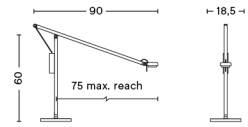

LIGHTING COLLECTION

SWEDEN MAY 2019
REC. RETAIL PRICELIST IN
SEK INCL. VAT

Subject to increases in prices and printing errors

HAY

CONTENT

30 DEGREES WITH CORD SET / L / PENDANT	11
30 DEGREES WITH CORD SET / M / PENDANT	10
30 DEGREES WITH CORD SET / S / PENDANT	9
30 DEGREES WITH CORD SET / XL / PENDANT	12
CLOCHE	19
CORD SET	27
FIFTY-FIFTY FLOOR LAMP	4
FIFTY-FIFTY MINI	5
FIFTY-FIFTY TABLE LAMP	3
MARSELIS FLOOR LAMP	7
MARSELIS TABLE LAMP	6
NOC CLIP	15
NOC WALL	16
NOC WALL BUTTON	17
PC DOUBLE ARM W. CLAMP	24
PC DOUBLE ARM W. TABLE BASE	26
PC DOUBLE ARM W. TABLE INSERT	25
PC DOUBLE ARM W. WALL BRACKET	23
PC PORTABLE	20
PC SINGLE ARM W. CLAMP	21
PC SINGLE ARM W. WALL BRACKET	22
ROPE TRICK	8
SINKER / L / PENDANT	14
SINKER / S / PENDANT	13
TURN ON	18

FIFTY-FIFTY TABLE LAMP

DESIGN Sam Weller
SIZE W18,5 x D90 x H60 cm
 W7.28" x D35.43" x H23.62"
DETAILS Wet spray and anodised aluminium, sand cast iron, powder coated steel, EVA foam pad, integrated LED module.
LIGHT SOURCE LED INTEGRATED, 4W 360LM 3000K
DIMMABLE Yes
SWITCH INTEGRATED TOUCH STEP
CORD LENGTH 200 cm
SUPPLY 220-240V
SALES QTY. 1 pcs.