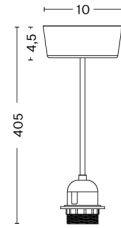

CORD SET

DESIGN HAY
SIZE Ø10 x L405 cm
Ø3.94" x L159.45"
DETAILS Ceiling mounted textile cord set. Compatible with 30 Degrees shades and Rice Paper shades.
CORD LENGTH 400 cm
SUPPLY 220-240V
SALES QTY. 1 pcs.

ITEM NO	FINISH	EAN CODE	SEK INCL. VAT
418981	Black textured ABS	 5 710441 258575	379,00

PACKAGING 1 box / 1 pcs.   **BOX DIMENSIONS AND WEIGHT** 1 pcs. / W12,5 x D12,6 x H14,5 cm / 0,50 kg
PRODUCT STATUS Stock Item