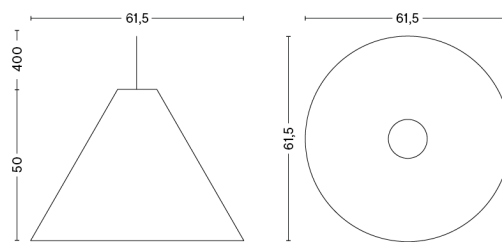

30 DEGREES WITH CORD SET / XL / PENDANT

DESIGN Johan Van Hengel
SIZE Ø61,5 x H50 cm
Ø24.21" x H19.69"
DETAILS Veneered oak pendant shade with textile cord set. LED bulb included with grey and white cord sets.
DIMMABLE Yes
SWITCH No
CORD LENGTH 400 cm
SALES QTY. 1 pcs.

ITEM NO	FINISH	EAN CODE	SEK INCL. VAT
4190451009000	Matt lacquered oak veneer shade, black cord set		3.119,00

PACKAGING	BOX DIMENSIONS AND WEIGHT
2 box / 1 pcs. PRODUCT STATUS Stock Item	1 pcs. / W63 x D63 x H53 cm / 3.5 kg 1 pcs. / W12.5 x D12.6 x H14.5 cm / 0.5 kg