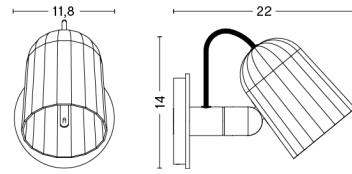

PACKAGING 1 box / 1 pcs. **BOX DIMENSIONS AND WEIGHT** 1 pcs. / W31 x D30 x H29 cm / 2,00 kg
PRODUCT STATUS Stock Item

SINKER / L / PENDANT

DESIGN HAY
SIZE Ø37,5 x H35 cm
 Ø14.76" x H13.78"
DETAILS Shade in textured ABS with acrylic diffuser and textile cord. LED bulb included.
LIGHT SOURCE E27 LED BULB, 13W 660LM 2800K
DIMMABLE Yes
SWITCH No
IP 20
CORD LENGTH 400 cm
SUPPLY 220-240V
SALES QTY. 1 pcs.

PACKAGING 1 box / 1 pcs.
PRODUCT STATUS Stock Item

BOX DIMENSIONS AND WEIGHT 1 pcs. / W44 x D42,5 x H40,5 cm / 4,00 kg

NOC CLIP

DESIGN Smith Matthias
SIZE W10 x D14 x H22 cm
 W3.94" x D5.51" x H8.66"
DETAILS Powder coated aluminium clip light. LED bulb included.
LIGHT SOURCE E14 LED BULB, 5.5W 380LM 2800K
DIMMABLE No
SWITCH INLINE ON/OFF
IP 20
CORD LENGTH 200 cm
SUPPLY 220-240V
SALES QTY. 1 pcs.

PACKAGING 1 box / 1 pcs. **BOX DIMENSIONS AND WEIGHT** 1 pcs. / W23 x D23 x H26 cm / 1,50 kg
PRODUCT STATUS Stock Item

NOC WALL

DESIGN Smith Matthias
SIZE W11 x D22 x H14 cm
 W4.33" x D8.66" x H5.51"
DETAILS Powder coated aluminium wall light. LED bulb included.
LIGHT SOURCE E14 LED BULB, 5.5W 380LM 2800K
DIMMABLE No
SWITCH INLINE ON/OFF
IP 20
CORD LENGTH 200 cm
SUPPLY 220-240V
SALES QTY. 1 pcs.

NOC WALL BUTTON

DESIGN Smith Matthias
SIZE W11,8 x D22 x H14 cm
 W4.65" x D8.66" x H5.51"
LIGHT SOURCE E14 LED BULB, 5.5W 380LM 2800K
DIMMABLE No
SWITCH INTEGRATED ON/OFF TOUCH
IP 20
SUPPLY 220-240V
SALES QTY. 1 pcs.