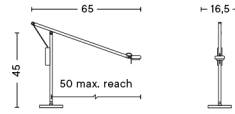

FIFTY-FIFTY MINI

DESIGN Sam Weller
SIZE W16,5 x D65 x H45 cm
W6.5" x D25.59" x H17.72"
DETAILS Wet spray and anodised aluminium, sand cast iron, powder coated steel, EVA foam pad, integrated LED module.
LIGHT SOURCE INTEGRATED LED, 4W. 360LM. 3000K. Warm white
DIMMABLE Yes
SWITCH TOUCH STEP DIMMER
IP 20
CORD LENGTH 200 cm
SUPPLY 220-240V
SALES QTY. 1 pcs.

ITEM NO	FINISH	EAN CODE	SEK INCL. VAT
4102172009000	Ash grey powder coated aluminium	 5 710441 248361	3.129,00
4102171009000	Soft black powder coated aluminium	 5 710441 248354	3.129,00

PACKAGING 2 box / 1 pcs.   **BOX DIMENSIONS AND WEIGHT** 1 pcs. / W75.5 x D17 x H6 cm / 1.5 kg
PRODUCT STATUS Stock Item   1 pcs. / W25.5 x D24 x H5 cm / 2.5 kg