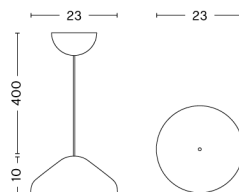

PAO STEEL PENDANT / 230

DESIGN Naoto Fukasawa
SIZE Ø23 x H10 cm
Ø9.06" x H3.94"
DETAILS Pressed steel shade with a high-gloss wet spray finish. Injection moulded opalescent acrylic (PMMA) diffuser. Braided fabric cable with a silicone insulation. Recommended light source for 230 2 x LED G9 3-5W, 300-600lm, 2700-3000K Warm White. For 350 2 x LED E14 (A15) 5-8W, 500-800lm, 2700-3000K Warm White. For 470 2 x LED E27 (A19) 10-13W, 1000-1500lm, 2700-3000K Warm White.
LIGHT SOURCE NOT INCLUDED
DIMMABLE Yes
SWITCH No
IP 20
CORD LENGTH 400 cm
SUPPLY 220-240V
SALES QTY. 1 pcs.

ITEM NO	FINISH	EAN CODE	SEK INCL. VAT
9365611009000	Soft black powder coated steel	 5 710441 280699	1.559,00
9365615009000	Cool grey powder coated steel	 5 710441 280712	1.559,00
9365614009000	Red powder coated steel	 5 710441 280729	1.559,00
9365613009000	Cream white powder coated steel	 5 710441 280705	1.559,00

PACKAGING 1 box / 1 pcs. **BOX DIMENSIONS AND WEIGHT** 1 pcs. / W27 x D27 x H15 cm / 1,60 kg
PRODUCT STATUS Stock Item