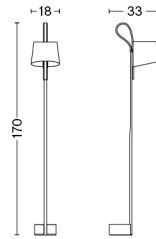

ROPE TRICK

DESIGN Stefan Diez
SIZE W18 x D33 x H170 cm
W7.09" x D12.99" x H66.93"
DETAILS Woven PET, aluminium, acrylic, polypropylene and ABS. Integrated LED module.
LIGHT SOURCE INTEGRATED LED, 10W. 410LM. 3000K. Warm white
DIMMABLE Yes
SWITCH STEPLESS TOUCH DIMMER
IP 20
CORD LENGTH 250 cm
SUPPLY 220-240V
SALES QTY. 1 pcs.

ITEM NO	FINISH	EAN CODE	SEK INCL. VAT
4004412509000	Black acrylic shade, black iron and ABS base, yellow woven PET	 5 710441 027171	5.799,00
4004411509000	Black acrylic shade, black iron and ABS base, beige woven PET	 5 710441 027164	5.799,00
4004411009000	Black acrylic shade, black iron and ABS base, black woven PET	 5 710441 027157	5.799,00

PACKAGING 1 box / 1 pcs. **BOX DIMENSIONS AND WEIGHT** 1 pcs. / W170 x D47 x H29 cm / 11,00 kg
PRODUCT STATUS Stock Item