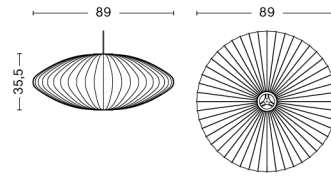

NELSON SAUCER BUBBLE PENDANT / L

DESIGN George Nelson
SIZE Ø89 x H35,5 cm
Ø35.04" x H13.98"
DETAILS Webbing polymer shade. Coated and brushed metal frame top and bottom ring. Cable with white PVC isolation. Recommended light source for S: LED E27 (A15) 5-8W, 500-800lm, 2700-3000K, Warm White. For M: LED E27 (A19) 10-13W, 1000-1500lm, 2700K, Warm White. For L and XL: LED E27 (A19) 10-13W, 1000-1500lm, 2700K, Warm White.
LIGHT SOURCE NOT INCLUDED
DIMMABLE Yes
SWITCH No
IP 20
CORD LENGTH 183 cm
SUPPLY 220-240V
SALES QTY. 1 pcs.

ITEM NO	FINISH	EAN CODE	SEK INCL. VAT
936341	Off white webbing polymer	 5 710441 275039	9.099,00

PACKAGING 1 box / 1 pcs. **BOX DIMENSIONS AND WEIGHT** 1 pcs. / W73,5 x D73,5 x H34 cm / 7,00 kg
PRODUCT STATUS Stock Item