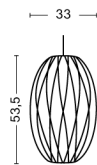

NELSON CIGAR CRISSCROSS BUBBLE PENDANT / M

DESIGN George Nelson
SIZE Ø33 x H53,5 cm
Ø12.99" x H21.06"
DETAILS Webbing polymer shade. Coated and brushed metal frame top and bottom ring. Cable with white PVC isolation. Recommended light source for S: LED E27 (A15) 5-8W, 500-800lm, 2700-3000K, Warm White. For M: LED E27 (A19) 10-13W, 1000-1500lm, 2700K, Warm White.
LIGHT SOURCE NOT INCLUDED
DIMMABLE Yes
SWITCH No
IP 20
CORD LENGTH 183 cm
SUPPLY 220-240V
SALES QTY. 1 pcs.

ITEM NO	FINISH	EAN CODE	SEK INCL. VAT
936356	Off white webbing polymer	 5 710441 275084	7.999,00

PACKAGING 1 box / 1 pcs.   **BOX DIMENSIONS AND WEIGHT** 1 pcs. / W40 x D40 x H62 cm / 3,00 kg
PRODUCT STATUS Stock Item