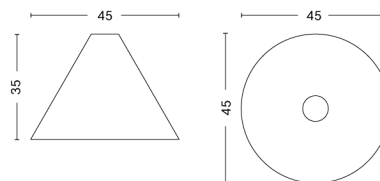

30 DEGREES SHADE / L

DESIGN Johan Van Hengel
SIZE Ø45 x H35 cm
Ø17.72" x H13.78"
DETAILS Veneered oak pendant shade. Recommended light source for S: LED E27 (A15) 5,5W, 470lm 2700K, Warm White. For M and L: LED E27 (A19) 10.5W, 810lm 2700K, Warm White. For XL: LED E27 (G30) 13W, 1055lm 2700K Warm White.
LIGHT SOURCE NOT INCLUDED
IP 20
SALES QTY. 1 pcs.

ITEM NO	FINISH	EAN CODE	SEK INCL. VAT
4004481009000	Matt lacquered oak veneer	 5 710441 207665	2.429,00

PACKAGING 1 box / 1 pcs. **BOX DIMENSIONS AND WEIGHT** 1 pcs. / W46 x D46 x H38 cm / 2,00 kg
PRODUCT STATUS Stock Item