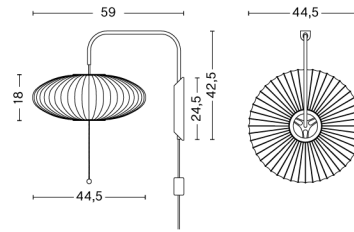

NELSON SAUCER WALL SCONCE CABLED

/ S

DESIGN George Nelson

SIZE W44,5 x D59 x H42,5 cm
W17.52" x D23.23" x H16.73"

DETAILS Shade in webbing polymer. Frame top and bottom ring in coated and brushed metal and nickel. Wallbracket in walnut. Arm in brushed nickel steel that extends approximately 36 cm. Recommended light source: LED E27 (A15) 5-8W, 500-800lm, 2700-3000K, Warm White.

LIGHT SOURCE NOT INCLUDED

DIMMABLE Yes

SWITCH PULL SWITCH

IP 20

CORD LENGTH 366 cm

SUPPLY 220-240V

SALES QTY. 1 pcs.

ITEM NO	FINISH	EAN CODE	SEK INCL. VAT
936392	Off white webbing polymer	 5 710441 275206	7.999,00

PACKAGING 1 box / 1 pcs.

PRODUCT STATUS Stock Item

BOX DIMENSIONS AND WEIGHT 1 pcs. / W25,4 x D48,3 x H48,3 cm / 3,60 kg