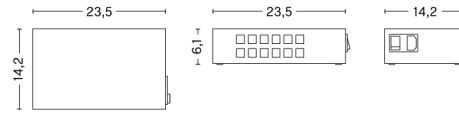

USB CHARGING STATION FOR PC PORTABLE

SIZE L23,5 x W6 x H14 cm
L9.25" x W2.36" x H5.51"

DETAILS Fabricated sheet steel case with a powder coated finish in black, the USB charging station can charge 24 independent USB powered devices simultaneously.

SALES QTY. 1 pcs.

ITEM NO	FINISH	EAN CODE	SEK INCL. VAT
410439	Black powder coated steel	 5 710441 274841	1.729,00

PACKAGING 1 box / 1 pcs. **BOX DIMENSIONS AND WEIGHT** 1 pcs. / W25,5 x D20 x H7 cm / 1,80 kg

PRODUCT STATUS Stock Item