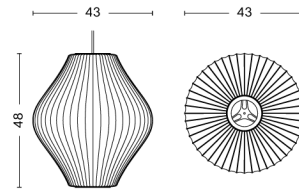

NELSON PEAR BUBBLE PENDANT / M

DESIGN George Nelson
SIZE Ø43 x H48,5 cm
Ø16.93" x H19.09"
DETAILS Webbing polymer shade. Coated and brushed metal frame top and bottom ring. Cable with white PVC isolation. Recommended light source for S: LED E27 (A15) 5-8W, 500-800lm, 2700-3000K, Warm White. For M: LED E27 (A19) 10-13W, 1000-1500lm, 2700K, Warm White.
LIGHT SOURCE NOT INCLUDED
DIMMABLE Yes
SWITCH No
IP 20
CORD LENGTH 183 cm
SUPPLY 220-240V
SALES QTY. 1 pcs.

ITEM NO	FINISH	EAN CODE	SEK INCL. VAT
936332	Off white webbing polymer	 5 710441 275008	7.699,00

PACKAGING 1 box / 1 pcs.   **BOX DIMENSIONS AND WEIGHT** 1 pcs. / W50 x D50 x H56 cm / 4,00 kg
PRODUCT STATUS Stock Item