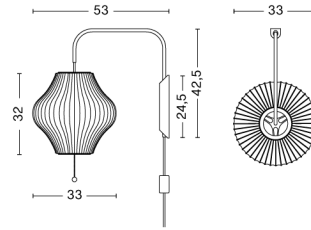

NELSON PEAR WALL SCONCE CABLED / S

DESIGN George Nelson
SIZE W33 x D53 x H42,5 cm
W12.99" x D20.87" x H16.73"
DETAILS Shade in webbing polymer. Frame top and bottom ring in coated and brushed metal and nickel. Wallbracket in walnut. Arm in brushed nickel steel that extends approximately 36 cm. Recommended light source: LED E27 (A15) 5-8W, 500-800lm, 2700-3000K, Warm White.
LIGHT SOURCE NOT INCLUDED
DIMMABLE Yes
SWITCH PULL SWITCH
IP 20
CORD LENGTH 366 cm
SUPPLY 220-240V
SALES QTY. 1 pcs.

ITEM NO	FINISH	EAN CODE	SEK INCL. VAT
936389	Off white webbing polymer	 5 710441 275190	8.899,00

PACKAGING 1 box / 1 pcs. **BOX DIMENSIONS AND WEIGHT** 1 pcs. / W40,6 x D43,2 x H40,6 cm / 3,60 kg
PRODUCT STATUS Stock Item