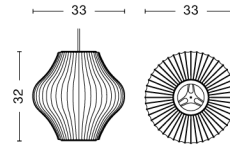

NELSON PEAR BUBBLE PENDANT / S

DESIGN George Nelson
SIZE Ø33 x H32 cm
Ø12.99" x H12.6"
DETAILS Webbing polymer shade. Coated and brushed metal frame top and bottom ring. Cable with white PVC isolation. Recommended light source for S: LED E27 (A15) 5-8W, 500-800lm, 2700-3000K, Warm White. For M: LED E27 (A19) 10-13W, 1000-1500lm, 2700K, Warm White.
LIGHT SOURCE NOT INCLUDED
DIMMABLE Yes
SWITCH No
IP 20
CORD LENGTH 183 cm
SUPPLY 220-240V
SALES QTY. 1 pcs.

ITEM NO	FINISH	EAN CODE	SEK INCL. VAT
936329	Off white webbing polymer	 5 710441 274995	6.399,00

PACKAGING 1 box / 1 pcs.   **BOX DIMENSIONS AND WEIGHT** 1 pcs. / W40 x D40 x H45,5 cm / 2,50 kg
PRODUCT STATUS Stock Item