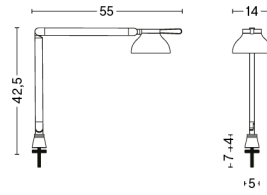

PC DOUBLE ARM W. TABLE INSERT

DESIGN Pierre Charpin
SIZE W14 x D55 x H42,5 cm
W5.51" x D21.65" x H16.73"
DETAILS Extruded aluminium arms with die cast aluminium joints. Shade in spun aluminium. Silicone cable cord.
LIGHT SOURCE INTEGRATED LED, 5.7W. 407LM. 3100K. COOL WHITE
DIMMABLE Yes
SWITCH STEPLESS TOUCH DIMMER
IP 20
CORD LENGTH 200 cm
SUPPLY 220-240V
SALES QTY. 1 pcs.

ITEM NO	FINISH	EAN CODE	SEK INCL. VAT
4190981009000	Soft black wet sprayed aluminium	 5 710441 279181	2.969,00
4190981109000	Ash grey wet sprayed aluminium	 5 710441 279198	2.969,00

PACKAGING 2 box / 1 pcs. **BOX DIMENSIONS AND WEIGHT** 1 pcs. / W15 x D8.5 x H7.5 cm / 0.22 kg
PRODUCT STATUS Stock Item 1 pcs. / W48 x D48 x H10 cm / 2 kg