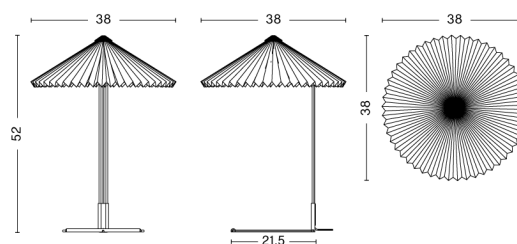

ITEM NO	FINISH	EAN CODE	SEK INCL. VAT
---------	--------	----------	---------------

936571	White opal glass		3.899,00
--------	------------------	--	----------

<b>PACKAGING</b>	2 box / 1 pcs.	<b>BOX DIMENSIONS AND WEIGHT</b>	1 pcs. / W46 x D46 x H26 cm / 3.5 kg
<b>PRODUCT STATUS</b>	Stock Item		1 pcs. / W29.5 x D16.5 x H18 cm / 1.2 kg

# MATIN TABLE LAMP / 380

**DESIGN** Inga Sempé  
**SIZE** W38 x D38 x H52 cm  
 W14.96" x D14.96" x H20.47"  
**DETAILS** Lamp shade in cotton fabric laminated to a PVC sheet. Lamp base in bent steel wire with a polished brass finish, precision cast steel counter weight with black injection moulded ABS hardware. Digital inline dimmer switch and cable are black for all colour variants.  
**LIGHT SOURCE** INTEGRATED LED, 5W. 150LM. 2800K. Warm white  
**DIMMABLE** Yes  
**SWITCH** INLINE STEP DIMMER  
**IP** 20  
**CORD LENGTH** 200 cm  
**SUPPLY** 220-240V  
**SALES QTY.** 1 pcs.