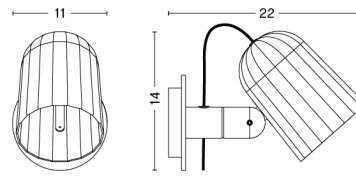

NOC WALL

DESIGN SmithMatthias
SIZE W11 x D22 x H14 cm
W4.33" x D8.66" x H5.51"
DETAILS Lamp stem and base in machined aluminium.
Lamp shade in die cast aluminium. Black
silicone cable for dark grey and white silicone
cable for the off white version.
LIGHT SOURCE LED E14 (A15), 5.5W. 470LM. 2800K. Warm
white
DIMMABLE No
SWITCH INLINE SWITCH
IP 20
CORD LENGTH 200 cm
SUPPLY 220-240V
SALES QTY. 1 pcs.

ITEM NO	FINISH	EAN CODE	SEK INCL. VAT
4004521109000	Dark grey powder coated aluminium	 5 710441 178453	1.899,00
4004521009000	Off white powder coated aluminium	 5 710441 178446	1.899,00

PACKAGING 1 box / 1 pcs. **BOX DIMENSIONS AND WEIGHT** 1 pcs. / W23 x D23 x H26 cm / 1,40 kg
PRODUCT STATUS Stock Item