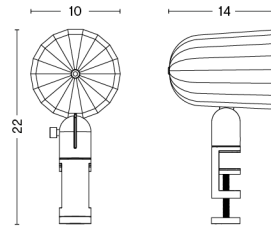

NOC CLAMP

DESIGN SmithMatthias
SIZE W10 x D14 x H22 cm
W3.94" x D5.51" x H8.66"
DETAILS Machined aluminum lamp stem and clamp.
Die cast aluminum lamp shade. Silicone
cable. Black cable for the dark grey and red.
versions and white for the off white version.
LIGHT SOURCE LED E14 (A15), 5.5W. 470LM. 2800K. Warm
white
DIMMABLE No
SWITCH INLINE SWITCH
IP 20
CORD LENGTH 200 cm
SUPPLY 220-240V
SALES QTY. 1 pcs.

ITEM NO	FINISH	EAN CODE	SEK INCL. VAT
4004511509000	Dark grey powder coated aluminium	 5 710441 023623	1.899,00
4004511009000	Off white powder coated aluminium	 5 710441 023616	1.899,00

PACKAGING 1 box / 1 pcs. **BOX DIMENSIONS AND WEIGHT** 1 pcs. / W23 x D23 x H26 cm / 1,50 kg
PRODUCT STATUS Stock Item