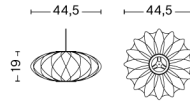

NELSON SAUCER CRISSCROSS BUBBLE PENDANT / S

DESIGN George Nelson
SIZE Ø44,5 x H19 cm
Ø17.52" x H7.48"