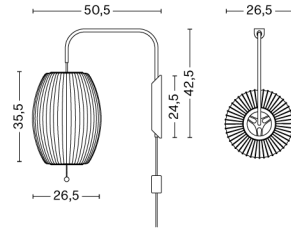

NELSON CIGAR WALL SCONCE CABLED / S

DESIGN George Nelson
SIZE W26,5 x D50,5 x H42,5 cm
W10.43" x D19.88" x H16.73"
DETAILS Shade in webbing polymer. Frame top and bottom ring in coated and brushed metal and nickel. Wallbracket in walnut. Arm in brushed nickel steel that extends approximately 36 cm. Recommended light source: LED E27 (A15) 5-8W, 500-800lm, 2700-3000K, Warm White.
LIGHT SOURCE NOT INCLUDED
DIMMABLE Yes
SWITCH PULL SWITCH
IP 20
CORD LENGTH 366 cm
SUPPLY 220-240V
SALES QTY. 1 pcs.

ITEM NO	FINISH	EAN CODE	SEK INCL. VAT
936386	Off white webbing polymer	 5 710441 275183	7.999,00

PACKAGING 1 box / 1 pcs.
PRODUCT STATUS Stock Item

BOX DIMENSIONS AND WEIGHT 1 pcs. / W25,4 x D48,3 x H48,3 cm / 3,60 kg