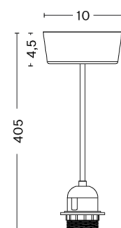

CORD SET

DESIGN	HAY
SIZE	Ø10,5 x L400 cm Ø4.13" x L157.48"
DETAILS	Ceiling mounted textile cord set. Compatible with Bonbon shades, 30 Degrees shades and Rice Paper shades. Recommended light source LED E27 max. 15.
LIGHT SOURCE	NOT INCLUDED
DIMMABLE	Yes
SWITCH	No
IP	20
CORD LENGTH	400 cm
SUPPLY	220-240V
SALES QTY.	1 pcs.

ITEM NO	FINISH	EAN CODE	SEK INCL. VAT
418981	Black textured ABS	 5 710441 258575	389,00

PACKAGING	1 box / 1 pcs.	BOX DIMENSIONS AND WEIGHT	1 pcs. / W12,5 x D12,6 x H14,5 cm / 0,50 kg
PRODUCT STATUS	Stock Item