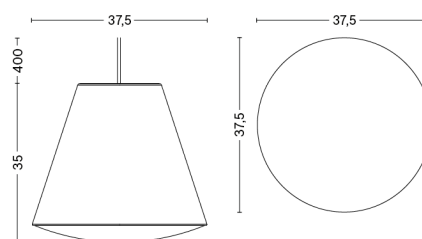

SINKER / L / PENDANT

DESIGN HAY
SIZE Ø37,5 x H35 cm
Ø14.76" x H13.78"
DETAILS Shade in textured ABS with acrylic diffuser and textile cord.
LIGHT SOURCE LED E27 (A19), 13W. 1055LM. 2800K. Warm white
DIMMABLE Yes
SWITCH No
IP 20
CORD LENGTH 400 cm
SUPPLY 220-240V
SALES QTY. 1 pcs.

ITEM NO	FINISH	EAN CODE	SEK INCL. VAT
4004761009000	Soft black moulded acrylic	 5 710441 030973	2.649,00
4004761509000	Dusty grey moulded acrylic	 5 710441 030980	2.649,00
4004762009000	Cream white moulded acrylic	 5 710441 036708	2.649,00
4004762509000	Oxide red moulded acrylic	 5 710441 206545	2.649,00

PACKAGING 1 box / 1 pcs.
PRODUCT STATUS Stock Item

BOX DIMENSIONS AND WEIGHT 1 pcs. / W44 x D42,5 x H40,5 cm / 4,00 kg