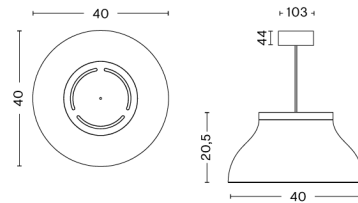

PC PENDANT / M

DESIGN Pierre Charpin
SIZE W40 x D40 x H20,5 cm
W15.75" x D15.75" x H8.07"
DETAILS Shade in anodised spun aluminium. Diffuser in injection moulded translucent polycarbonate. Cable in braided fabric with a PVC insulation. Cable is black for all variants. Recommended light source for S: 3 x LED G9 3-5W, 300-600lm, 2700-3000K, Warm White. For M: LED E27 (A19) 10-13W, 1000-1500lm, 2700-3000K, Warm White. For L: 3 x LED E27 (A19) 10-13W, 1000-1500lm, 2700-3000K, Warm White.
LIGHT SOURCE NOT INCLUDED
DIMMABLE Yes
SWITCH No
IP 20
CORD LENGTH 400 cm
SUPPLY 220-240V
SALES QTY. 1 pcs.

ITEM NO	FINISH	EAN CODE	SEK INCL. VAT
4104131209000	Emerald green anodised aluminium	 5 710441 263722	2.829,00
4104131109000	Anodised aluminium	 5 710441 263715	2.829,00
4104131009000	Soft black anodised aluminium	 5 710441 263708	2.829,00

PACKAGING 1 box / 1 pcs. **BOX DIMENSIONS AND WEIGHT** 1 pcs. / W46,5 x D46,5 x H26 cm / 1,50 kg
PRODUCT STATUS Stock Item