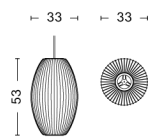

NELSON CIGAR BUBBLE PENDANT / M

DESIGN George Nelson
SIZE Ø33 x H53 cm
Ø12.99" x H20.87"
DETAILS Webbing polymer shade. Coated and brushed metal frame top and bottom ring. Cable with white PVC isolation. Recommended light source for S: LED E27 (A15) 5-8W, 500-800lm, 2700-3000K, Warm White. For M: LED E27 (A19) 10-13W, 1000-1500lm, 2700K, Warm White. For L: LED E27 (A19) 10-13W, 1000-1500lm, 2700K, Warm White.
LIGHT SOURCE NOT INCLUDED
DIMMABLE Yes
SWITCH No
IP 20
CORD LENGTH 183 cm
SUPPLY 220-240V
SALES QTY. 1 pcs.

ITEM NO	FINISH	EAN CODE	SEK INCL. VAT
936323	Off white webbing polymer	 5 710441 274971	6.899,00

PACKAGING 1 box / 1 pcs. **BOX DIMENSIONS AND WEIGHT** 1 pcs. / W40 x D40 x H62 cm / 3,00 kg
PRODUCT STATUS Stock Item