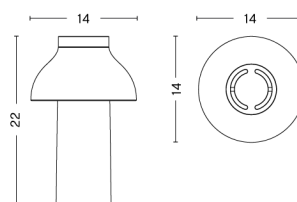

PC PORTABLE

DESIGN Pierre Charpin
SIZE W14 x D14 x H22 cm
W5.51" x D5.51" x H8.66"
DETAILS Body in injection moulded ABS, with a translucent PP diffuser. Shade in injection moulded opaque ABS for Soft Black and Olive lamp, translucent PP for Cream White. Lamp is charged with the supplied micro USB Cable. Charging station for up to 24. pcs. available for purchase.
LIGHT SOURCE LED G4, 3.5W. 3.6V. 220LM. 3000K Warm white
DIMMABLE Yes
SWITCH TOUCH STEP DIMMER
IP 43
SUPPLY 220-240V
SALES QTY. 1 pcs.

ITEM NO	FINISH	EAN CODE	SEK INCL. VAT
4104311009000	Soft black ABS	 5 710441 267874	949,00
4104312009000	Olive ABS	 5 710441 267881	949,00
4104313009000	Cream white ABS	 5 710441 267898	949,00
4104314009000	Ocean green ABS	 5 710441 289470	949,00
4104315009000	Sky blue ABS	 5 710441 289487	949,00
4104316009000	Dusty red ABS	 5 710441 289494	949,00

PACKAGING 1 box / 1 pcs. **BOX DIMENSIONS AND WEIGHT** 1 pcs. / W15 x D15 x H26,5 cm / 0,65 kg
PRODUCT STATUS Stock Item