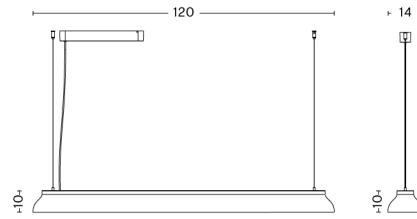

PC LINEAR

DESIGN Pierre Charpin
SIZE W120 x D14 x H10 cm
W47.24" x D5.51" x H3.94"
DETAILS Stamped aluminum shade with a wet spray finish. Extruded and injection moulded polycarbonat (PC) diffuser. Injection moulded ABS ceiling canopy. Silicone power cable.
LIGHT SOURCE INTEGRATED LED, 28W. 2300LM. 2800K. Warm white
DIMMABLE Yes
SWITCH No
IP 20
CORD LENGTH 400 cm
SUPPLY 220-240V
SALES QTY. 1 pcs.

ITEM NO	FINISH	EAN CODE	SEK INCL. VAT
4104023009000	Cream white wet sprayed aluminium	 5 710441 280453	4.699,00
4104021009000	Soft black wet sprayed aluminium	 5 710441 280446	4.699,00

PACKAGING	2 box / 1 pcs.	BOX DIMENSIONS AND WEIGHT	1 pcs. / W128 x D18 x H20 cm / 4 kg
PRODUCT STATUS	Stock Item		1 pcs. / W43 x D9 x H7.5 cm / 0.7 kg