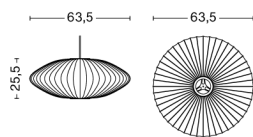

NELSON SAUCER BUBBLE PENDANT / M

DESIGN George Nelson
SIZE Ø63,5 x H25,5 cm
Ø25" x H10.04"
DETAILS Webbing polymer shade. Coated and brushed metal frame top and bottom ring. Cable with white PVC isolation. Recommended light source for S: LED E27 (A15) 5-8W, 500-800lm, 2700-3000K, Warm White. For M: LED E27 (A19) 10-13W, 1000-1500lm, 2700K, Warm White. For L and XL: LED E27 (A19) 10-13W, 1000-1500lm, 2700K, Warm White.
LIGHT SOURCE NOT INCLUDED
DIMMABLE Yes
SWITCH No
IP 20
CORD LENGTH 183 cm
SUPPLY 220-240V
SALES QTY. 1 pcs.

ITEM NO	FINISH	EAN CODE	SEK INCL. VAT
936338	Off white webbing polymer	 5 710441 275022	6.899,00

PACKAGING 1 box / 1 pcs. **BOX DIMENSIONS AND WEIGHT** 1 pcs. / W50 x D50 x H34 cm / 4,00 kg
PRODUCT STATUS Stock Item