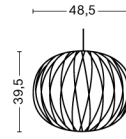

NELSON BALL CRISSCROSS BUBBLE PENDANT / M

DESIGN George Nelson
SIZE Ø48,5 x H39,5 cm
Ø19.09" x H15.55"
DETAILS Webbing polymer shade. Coated and brushed metal frame top and bottom ring. Cable with white PVC isolation. Recommended light source for S: LED E27 (A15) 5-8W, 500-800lm, 2700-3000K, Warm White. For M: LED E27 (A19) 10-13W, 1000-1500lm, 2700K, Warm White.
LIGHT SOURCE NOT INCLUDED
DIMMABLE Yes
SWITCH No
IP 20
CORD LENGTH 183 cm
SUPPLY 220-240V
SALES QTY. 1 pcs.