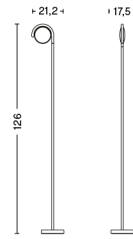

MARSELIS FLOOR LAMP

DESIGN Kaschkasch
SIZE W17,5 x D21,2 x H126 cm
W6.89" x D8.35" x H49.61"
DETAILS Wet spray aluminium, moulded PMMA,
moulded Polycarbonate, sand cast iron,
powder coated steel, EVA foam pad,
integrated LED strip.
LIGHT SOURCE INTEGRATED LED, 4W. 213LM. 2700K. Warm
white
DIMMABLE Yes
SWITCH TOUCH STEP DIMMER
IP 20
CORD LENGTH 200 cm
SUPPLY 220-240V
SALES QTY. 1 pcs.

ITEM NO	FINISH	EAN CODE	SEK INCL. VAT
4191132009000	Ash grey powder coated aluminium	 5 710441 261339	2.969,00
4191131009000	Soft black powder coated aluminium	 5 710441 261322	2.969,00

PACKAGING 1 box / 1 pcs. **BOX DIMENSIONS AND WEIGHT** 1 pcs. / W133 x D25 x H25 cm / 5,00 kg
PRODUCT STATUS Stock Item