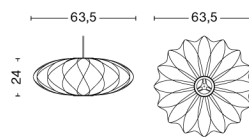

NELSON SAUCER CRISSCROSS BUBBLE PENDANT / M

DESIGN George Nelson
SIZE Ø63,5 x H24 cm
Ø25" x H9.45"
DETAILS Webbing polymer shade. Coated and brushed metal frame top and bottom ring. Cable with white PVC isolation. Recommended light source for S: LED E27 (A15) 5-8W, 500-800lm, 2700-3000K, Warm White. For M: LED E27 (A19) 10-13W, 1000-1500lm, 2700K, Warm White.
LIGHT SOURCE NOT INCLUDED
DIMMABLE Yes
SWITCH No
IP 20
CORD LENGTH 183 cm
SUPPLY 220-240V
SALES QTY. 1 pcs.

ITEM NO	FINISH	EAN CODE	SEK INCL. VAT
936368	Off white webbing polymer	 5 710441 275121	7.349,00

PACKAGING 1 box / 1 pcs. **BOX DIMENSIONS AND WEIGHT** 1 pcs. / W73,5 x D73,5 x H34 cm / 4,00 kg
PRODUCT STATUS Stock Item