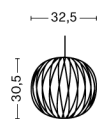

NELSON BALL CRISSCROSS BUBBLE PENDANT / S

DESIGN George Nelson
SIZE Ø32,5 x H30,5 cm
Ø12.8" x H12.01"
DETAILS Webbing polymer shade. Coated and brushed metal frame top and bottom ring. Cable with white PVC isolation. Recommended light source for S: LED E27 (A15) 5-8W, 500-800lm, 2700-3000K, Warm White. For M: LED E27 (A19) 10-13W, 1000-1500lm, 2700K, Warm White.
LIGHT SOURCE NOT INCLUDED
DIMMABLE Yes
SWITCH No
IP 20
CORD LENGTH 183 cm
SUPPLY 220-240V
SALES QTY. 1 pcs.

ITEM NO	FINISH	EAN CODE	SEK INCL. VAT
936347	Off white webbing polymer	 5 710441 275053	6.399,00

PACKAGING 1 box / 1 pcs.   **BOX DIMENSIONS AND WEIGHT** 1 pcs. / W40 x D40 x H45,5 cm / 3,00 kg
PRODUCT STATUS Stock Item