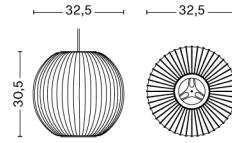

# NELSON BALL BUBBLE PENDANT / S

**DESIGN** George Nelson  
**SIZE** Ø32,5 x H30,5 cm  
 Ø12.8" x H12.01"  
**DETAILS** Webbing polymer shade. Coated and brushed metal frame top and bottom ring. Cable with white PVC isolation. Recommended light source for S: LED E27 (A15) 5-8W, 500-800lm, 2700-3000K, Warm White. For M: LED E27 (A19) 10-13W, 1000-1500lm, 2700K, Warm White. For L: LED E27 (A19) 10-13W, 1000-1500lm, 2700K, Warm White.  
**LIGHT SOURCE** NOT INCLUDED  
**DIMMABLE** Yes  
**SWITCH** No  
**IP** 20  
**CORD LENGTH** 183 cm  
**SUPPLY** 220-240V  
**SALES QTY.** 1 pcs.