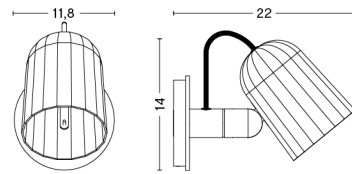

NOC WALL BUTTON

DESIGN SmithMatthias
SIZE W11,8 x D22 x H14 cm
W4.65" x D8.66" x H5.51"
DETAILS Lamp stem and base in machined aluminium.
Lamp shade in die cast aluminium. Black silicone cable for dark grey and white silicone cable for the off white version. Features a simple push button switch.
LIGHT SOURCE LED E14 (A15), 5.5W. 470LM. 2800K. Warm white
DIMMABLE No
SWITCH INTEGRATED SWITCH
IP 20
SUPPLY 220-240V
SALES QTY. 1 pcs.

ITEM NO	FINISH	EAN CODE	SEK INCL. VAT
4004501009000	Off white powder coated aluminium	 5 710441 241270	1.899,00
4004501109000	Dark grey powder coated aluminium	 5 710441 241287	1.899,00

PACKAGING 1 box / 1 pcs. **BOX DIMENSIONS AND WEIGHT** 1 pcs. / W26 x D23 x H13 cm / 1,30 kg
PRODUCT STATUS Stock Item