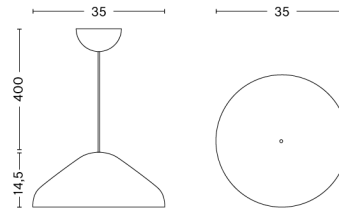

PAO STEEL PENDANT / 350

DESIGN Naoto Fukasawa
SIZE Ø35 x H14,5 cm
Ø13.78" x H5.71"
DETAILS Pressed steel shade with a high-gloss wet spray finish. Injection moulded opalescent acrylic (PMMA) diffuser. Braided fabric cable with a silicone insulation. Recommended light source for 230 2 x LED G9 3-5W, 300-600lm, 2700-3000K Warm White. For 350 2 x LED E14 (A15) 5-8W, 500-800lm, 2700-3000K Warm White. For 470 2 x LED E27 (A19) 10-13W, 1000-1500lm, 2700-3000K Warm White.
LIGHT SOURCE NOT INCLUDED
DIMMABLE Yes
SWITCH No
IP 20
CORD LENGTH 400 cm
SUPPLY 220-240V
SALES QTY. 1 pcs.

ITEM NO	FINISH	EAN CODE	SEK INCL. VAT
9365625009000	Cool grey powder coated steel	 5 710441 280750	2.349,00
9365623009000	Cream white powder coated steel	 5 710441 280743	2.349,00
9365621009000	Soft black powder coated steel	 5 710441 280736	2.349,00

PACKAGING 1 box / 1 pcs. **BOX DIMENSIONS AND WEIGHT** 1 pcs. / W39 x D39 x H17,5 cm / 3,00 kg
PRODUCT STATUS Stock Item