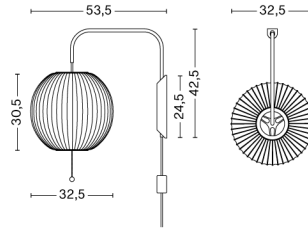

NELSON BALL WALL SCONCE CABLED / S

DESIGN George Nelson
SIZE W32,5 x D53,5 x H42,5 cm
W12.8" x D21.06" x H16.73"
DETAILS Shade in webbing polymer. Frame top and bottom ring in coated and brushed metal and nickel. Wallbracket in walnut. Arm in brushed nickel steel that extends approximately 36 cm. Recommended light source: LED E27 (A15) 5-8W, 500-800lm, 2700-3000K, Warm White.
LIGHT SOURCE NOT INCLUDED
DIMMABLE Yes
SWITCH PULL SWITCH
IP 20
CORD LENGTH 366 cm
SUPPLY 220-240V
SALES QTY. 1 pcs.

ITEM NO	FINISH	EAN CODE	SEK INCL. VAT
936383	Off white webbing polymer	 5 710441 275176	7.999,00

PACKAGING 1 box / 1 pcs.
PRODUCT STATUS Stock Item

BOX DIMENSIONS AND WEIGHT 1 pcs. / W40,6 x D43,2 x H40,6 cm / 3,60 kg