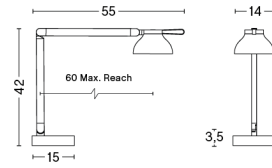

# PC DOUBLE ARM W. CLAMP

**DESIGN** Pierre Charpin  
**SIZE** W14 x D55 x H60,5 cm  
 W5.51" x D21.65" x H23.82"  
**DETAILS** Extruded aluminium arms with die cast aluminium joints. Grey shade in spun aluminium. Shade in spun aluminium. Silicone cable cord.  
**LIGHT SOURCE** INTEGRATED LED, 5.7W. 407LM. 3100K. COOL WHITE  
**DIMMABLE** Yes  
**SWITCH** STEPLESS TOUCH DIMMER  
**IP** 20  
**CORD LENGTH** 200 cm  
**SUPPLY** 220-240V  
**SALES QTY.** 1 pcs.

# PC DOUBLE ARM W. TABLE INSERT

**DESIGN** Pierre Charpin  
**SIZE** W14 x D55 x H42,5 cm  
 W5.51" x D21.65" x H16.73"  
**DETAILS** Extruded aluminium arms with die cast aluminium joints. Shade in spun aluminium. Silicone cable cord.  
**LIGHT SOURCE** INTEGRATED LED, 5.7W. 407LM. 3100K. COOL WHITE  
**DIMMABLE** Yes  
**SWITCH** STEPLESS TOUCH DIMMER  
**IP** 20  
**CORD LENGTH** 200 cm  
**SUPPLY** 220-240V  
**SALES QTY.** 1 pcs.

# PC DOUBLE ARM W. TABLE BASE

**DESIGN** Pierre Charpin  
**SIZE** W14 x D55 x H42 cm  
 W5.51" x D21.65" x H16.54"  
**DETAILS** Extruded aluminium arms with die cast aluminium joints. Shade in spun aluminium. Silicone cable cord.  
**LIGHT SOURCE** INTEGRATED LED, 5.7W. 407LM. 3100K. COOL WHITE  
**DIMMABLE** Yes  
**SWITCH** STEPLESS TOUCH DIMMER  
**IP** 20  
**CORD LENGTH** 200 cm  
**SUPPLY** 220-240V  
**SALES QTY.** 1 pcs.