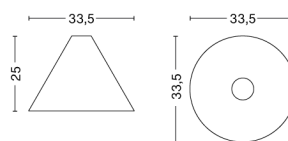

30 DEGREES SHADE / M

DESIGN Johan Van Hengel
SIZE Ø33,5 x H25 cm
Ø13.19" x H9.84"
DETAILS Veneered oak pendant shade. Recommended light source for S: LED E27 (A15) 5,5W, 470lm 2700K, Warm White. For M and L: LED E27 (A19) 10.5W, 810lm 2700K, Warm White. For XL: LED E27 (G30) 13W, 1055lm 2700K Warm White.
LIGHT SOURCE NOT INCLUDED
IP 20
SALES QTY. 1 pcs.

ITEM NO	FINISH	EAN CODE	SEK INCL. VAT
4004471009000	Matt lacquered oak veneer	 5 710441 163916	1.329,00

PACKAGING 1 box / 1 pcs. **BOX DIMENSIONS AND WEIGHT** 1 pcs. / W35 x D35 x H27 cm / 1,50 kg
PRODUCT STATUS Stock Item