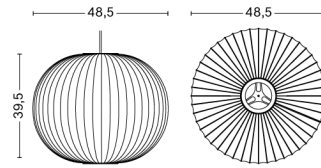

NELSON BALL BUBBLE PENDANT / M

DESIGN George Nelson
SIZE Ø48,5 x H39,5 cm
Ø19.09" x H15.55"
DETAILS Webbing polymer shade. Coated and brushed metal frame top and bottom ring. Cable with white PVC isolation. Recommended light source for S: LED E27 (A15) 5-8W, 500-800lm, 2700-3000K, Warm White. For M: LED E27 (A19) 10-13W, 1000-1500lm, 2700K, Warm White. For L: LED E27 (A19) 10-13W, 1000-1500lm, 2700K, Warm White.
LIGHT SOURCE NOT INCLUDED
DIMMABLE Yes
SWITCH No
IP 20
CORD LENGTH 183 cm
SUPPLY 220-240V
SALES QTY. 1 pcs.

ITEM NO	FINISH	EAN CODE	SEK INCL. VAT
936314	Off white webbing polymer	 5 710441 274940	6.899,00

PACKAGING 1 box / 1 pcs. **BOX DIMENSIONS AND WEIGHT** 1 pcs. / W57,5 x D57,5 x H45,5 cm / 3,00 kg
PRODUCT STATUS Stock Item