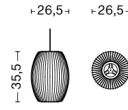

NELSON CIGAR BUBBLE PENDANT / S

DESIGN George Nelson
SIZE Ø26,5 x H35,5 cm
Ø10.43" x H13.98"
DETAILS Webbing polymer shade. Coated and brushed metal frame top and bottom ring. Cable with white PVC isolation. Recommended light source for S: LED E27 (A15) 5-8W, 500-800lm, 2700-3000K, Warm White. For M: LED E27 (A19) 10-13W, 1000-1500lm, 2700K, Warm White. For L: LED E27 (A19) 10-13W, 1000-1500lm, 2700K, Warm White.
LIGHT SOURCE NOT INCLUDED
DIMMABLE Yes
SWITCH No
IP 20
CORD LENGTH 183 cm
SUPPLY 220-240V
SALES QTY. 1 pcs.

ITEM NO	FINISH	EAN CODE	SEK INCL. VAT
936320	Off white webbing polymer	 5 710441 274964	5.949,00

PACKAGING 1 box / 1 pcs.   **BOX DIMENSIONS AND WEIGHT** 1 pcs. / W40 x D40 x H45,5 cm / 2,50 kg
PRODUCT STATUS Stock Item