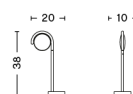

MARSELIS TABLE LAMP

DESIGN Kaschkasch
SIZE W10 x D20 x H38 cm
W3.94" x D7.87" x H14.96"
DETAILS Wet spray aluminium, moulded PMMA,
moulded Polycarbonate, sand cast iron,
powder coated steel, EVA foam pad,
integrated LED strip.
LIGHT SOURCE INTEGRATED LED, 4W. 213LM. 2700K. Warm
white
DIMMABLE Yes
SWITCH TOUCH STEP DIMMER
IP 20
CORD LENGTH 200 cm
SUPPLY 220-240V
SALES QTY. 1 pcs.

ITEM NO	FINISH	EAN CODE	SEK INCL. VAT
419112009000	Ash grey powder coated aluminium	 5 710441 261308	2.049,00
419111009000	Soft black powder coated aluminium	 5 710441 261292	2.049,00
419113009000	Khaki green powder coated aluminium	 5 710441 261315	2.049,00

PACKAGING 1 box / 1 pcs. **BOX DIMENSIONS AND WEIGHT** 1 pcs. / W44,5 x D19 x H15 cm / 2,00 kg
PRODUCT STATUS Stock Item