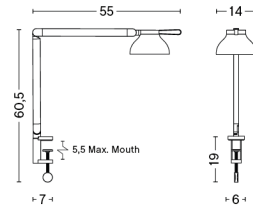

# PC DOUBLE ARM W. WALL BRACKET

**DESIGN** Pierre Charpin  
**SIZE** W14 x D55 x H45 cm  
 W5.51" x D21.65" x H17.72"  
**DETAILS** Extruded aluminium arms with die cast aluminium joints. Shade in spun aluminium. Silicone cable cord.  
**LIGHT SOURCE** INTEGRATED LED, 5.7W. 407LM. 3100K. COOL WHITE  
**DIMMABLE** Yes  
**SWITCH** STEPLESS TOUCH DIMMER  
**IP** 20  
**CORD LENGTH** 200 cm  
**SUPPLY** 220-240V  
**SALES QTY.** 1 pcs.

# PC DOUBLE ARM W. CLAMP

**DESIGN** Pierre Charpin  
**SIZE** W14 x D55 x H60,5 cm  
 W5.51" x D21.65" x H23.82"  
**DETAILS** Extruded aluminium arms with die cast aluminium joints. Grey shade in spun aluminium. Shade in spun aluminium. Silicone cable cord.  
**LIGHT SOURCE** INTEGRATED LED, 5.7W. 407LM. 3100K. COOL WHITE  
**DIMMABLE** Yes  
**SWITCH** STEPLESS TOUCH DIMMER  
**IP** 20  
**CORD LENGTH** 200 cm  
**SUPPLY** 220-240V  
**SALES QTY.** 1 pcs.