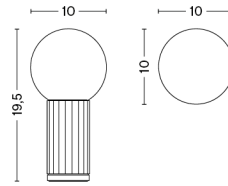

TURN ON

DESIGN Joel Hoff
SIZE Ø10 x H19,5 cm
Ø3.94" x H7.68"
DETAILS Opal glass shade and anodized aluminium base. LED bulb included.
LIGHT SOURCE INTEGRATED LED, 4.5W. 250LM. 2700K. Warm white
DIMMABLE Yes
SWITCH ROTARY LAMP BODY DIMMER SWITCH
IP 20
CORD LENGTH 200 cm
SUPPLY 220-240V
SALES QTY. 1 pcs.

ITEM NO	FINISH	EAN CODE	SEK INCL. VAT
4004531309000	Blown opal glass shade, green anodized aluminium base	 5 710441 037811	1.559,00
4004531209000	Blown opal glass shade, orange anodized aluminium base	 5 710441 037804	1.559,00
4004531109000	Blown opal glass shade, aluminium anodized aluminium base	 5 710441 037798	1.559,00
4004531009000	Blown opal glass shade, black anodized aluminium base	 5 710441 037781	1.559,00

PACKAGING 1 box / 1 pcs. **BOX DIMENSIONS AND WEIGHT** 1 pcs. / W18 x D24,5 x H13 cm / 1,20 kg
PRODUCT STATUS Stock Item