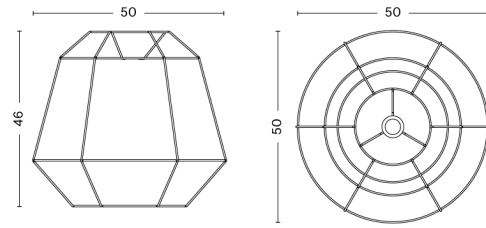

BONBON SHADE / 500

DESIGN Ana Kraš
SIZE W50 x D50 x H46 cm
W19.69" x D19.69" x H18.11"
DETAILS Powder coated steel frame. Exterior yarn is 80% wool and 20% nylon mix. Black cord sets are sold separately. Table cord set features an in-line rocker switch. Recommended light source for M: LED E27 (A19) 10-13W, 1000-1500lm, 2700K, Warm White. For L: LED E27 (A21 or G30) 10-13W, 1000-1500lm, 2700K, Warm White.
LIGHT SOURCE NOT INCLUDED
IP 20
SALES QTY. 1 pcs.

ITEM NO	FINISH	EAN CODE	SEK INCL. VAT

9362081009000	Earth tones wool		7.799,00

PACKAGING	1 box / 1 pcs.	BOX DIMENSIONS AND WEIGHT	1 pcs. / W57 x D57 x H52 cm / 0,00 kg
PRODUCT STATUS	Stock Item