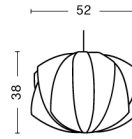

NELSON PROPELLER BUBBLE PENDANT / M

DESIGN George Nelson
SIZE Ø52 x H38 cm
Ø20.47" x H14.96"
DETAILS Webbing polymer shade. Coated and brushed metal frame top and bottom ring. Cable with white PVC isolation. Recommended light source: LED E27 (A19) 10-13W, 1000-1500lm, 2700K, Warm White.
LIGHT SOURCE NOT INCLUDED
DIMMABLE Yes
SWITCH No
IP 20
CORD LENGTH 183 cm
SUPPLY 220-240V
SALES QTY. 1 pcs.

ITEM NO	FINISH	EAN CODE	SEK INCL. VAT
936380	Off white webbing polymer	 5 710441 275169	7.349,00

PACKAGING 1 box / 1 pcs.   **BOX DIMENSIONS AND WEIGHT** 1 pcs. / W57,5 x D57,5 x H45,5 cm / 4,00 kg
PRODUCT STATUS Stock Item