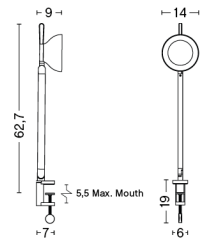

PC SINGLE ARM W. CLAMP

DESIGN Pierre Charpin
SIZE W14 x D9 x H62,7 cm
W5.51" x D3.54" x H24.69"
DETAILS Extruded aluminium arm with die cast aluminium joints. Shade in spun aluminium. Silicone cable cord.
LIGHT SOURCE INTEGRATED LED, 5.7W .407LM. 3100K. COOL WHITE
DIMMABLE Yes
SWITCH STEPLESS TOUCH DIMMER
IP 20
CORD LENGTH 200 cm
SUPPLY 220-240V
SALES QTY. 1 pcs.

ITEM NO	FINISH	EAN CODE	SEK INCL. VAT
4190911009000	Soft black wet sprayed aluminium	 5 710441 258803	2.829,00
4190911109000	Ash grey wet sprayed aluminium	 5 710441 258810	2.829,00

PACKAGING	2 box / 1 pcs.	BOX DIMENSIONS AND WEIGHT	1 pcs. / W16 x D8 x H7.5 cm / 1 kg
PRODUCT STATUS	Stock Item		1 pcs. / W55 x D18.5 x H11.5 cm / 1.5 kg