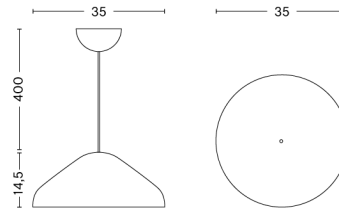

PAO GLASS PENDANT / 350

DESIGN Naoto Fukasawa
SIZE Ø35 x H14,5 cm
Ø13.78" x H5.71"
DETAILS Mouth blown opalescent high gloss glass. Light engine in polished aluminium and opal glass with a brass ball and socket joint for leveling. Braided fabric cable with a silicone insulation.
LIGHT SOURCE INTEGRATED LED, 10W. 690LM. 2600K. Warm white
DIMMABLE Yes
SWITCH No
IP 20
CORD LENGTH 400 cm
SUPPLY 220-240V
SALES QTY. 1 pcs.

ITEM NO	FINISH	EAN CODE	SEK INCL. VAT

936571	White opal glass		3.899,00

PACKAGING	2 box / 1 pcs.	BOX DIMENSIONS AND WEIGHT	1 pcs. / W46 x D46 x H26 cm / 3.5 kg
PRODUCT STATUS	Stock Item		1 pcs. / W29.5 x D16.5 x H18 cm / 1.2 kg