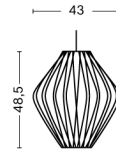

NELSON PEAR CRISSCROSS BUBBLE PENDANT / M

DESIGN George Nelson
SIZE Ø43 x H48,5 cm
Ø16.93" x H19.09"
DETAILS Webbing polymer shade. Coated and brushed metal frame top and bottom ring. Cable with white PVC isolation. Recommended light source for S: LED E27 (A15) 5-8W, 500-800lm, 2700-3000K, Warm White. For M: LED E27 (A19) 10-13W, 1000-1500lm, 2700K, Warm White.
LIGHT SOURCE NOT INCLUDED
DIMMABLE Yes
SWITCH No
IP 20
CORD LENGTH 183 cm
SUPPLY 220-240V
SALES QTY. 1 pcs.

ITEM NO	FINISH	EAN CODE	SEK INCL. VAT
936362	Off white webbing polymer	 5 710441 275107	8.599,00

PACKAGING 1 box / 1 pcs.   **BOX DIMENSIONS AND WEIGHT** 1 pcs. / W50 x D50 x H56 cm / 4,00 kg
PRODUCT STATUS Stock Item