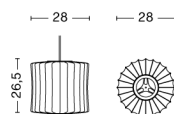

NELSON LANTERN BUBBLE PENDANT / S

DESIGN George Nelson
SIZE Ø28 x H26,5 cm
Ø11.02" x H10.43"
DETAILS Webbing polymer shade. Coated and brushed metal frame top and bottom ring. Cable with white PVC isolation. Recommended light source: LED E27 (A15) 5-8W, 500-800lm, 2700-3000K, Warm White.
LIGHT SOURCE NOT INCLUDED
DIMMABLE Yes
SWITCH No
IP 20
CORD LENGTH 183 cm
SUPPLY 220-240V
SALES QTY. 1 pcs.

ITEM NO	FINISH	EAN CODE	SEK INCL. VAT
936377	Off white webbing polymer	 5 710441 275152	5.799,00

PACKAGING 1 box / 1 pcs.   **BOX DIMENSIONS AND WEIGHT** 1 pcs. / W40 x D40 x H45,5 cm / 2,50 kg
PRODUCT STATUS Stock Item