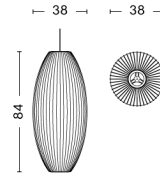

NELSON CIGAR BUBBLE PENDANT / L

DESIGN George Nelson
SIZE Ø38 x H84 cm
Ø14.96" x H33.07"
DETAILS Webbing polymer shade. Coated and brushed metal frame top and bottom ring. Cable with white PVC isolation. Recommended light source for S: LED E27 (A15) 5-8W, 500-800lm, 2700-3000K, Warm White. For M: LED E27 (A19) 10-13W, 1000-1500lm, 2700K, Warm White. For L: LED E27 (A19) 10-13W, 1000-1500lm, 2700K, Warm White.
LIGHT SOURCE NOT INCLUDED
DIMMABLE Yes
SWITCH No
IP 20
CORD LENGTH 183 cm
SUPPLY 220-240V
SALES QTY. 1 pcs.

ITEM NO	FINISH	EAN CODE	SEK INCL. VAT
936326	Off white webbing polymer	 5 710441 274988	8.899,00

PACKAGING 1 box / 1 pcs.   **BOX DIMENSIONS AND WEIGHT** 1 pcs. / W40 x D40 x H91 cm / 4,50 kg
PRODUCT STATUS Stock Item