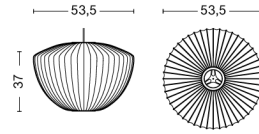

NELSON APPLE BUBBLE PENDANT / M

DESIGN George Nelson
SIZE Ø53,5 x H37 cm
Ø21.06" x H14.57"
DETAILS Webbing polymer shade. Coated and brushed metal frame top and bottom ring. Cable with white PVC isolation. Recommended light source: LED E27 (A19) 10-13W, 1000-1500lm, 2700K, Warm White.
LIGHT SOURCE NOT INCLUDED
DIMMABLE Yes
SWITCH No
IP 20
CORD LENGTH 183 cm
SUPPLY 220-240V
SALES QTY. 1 pcs.

ITEM NO	FINISH	EAN CODE	SEK INCL. VAT

936371	Off white webbing polymer