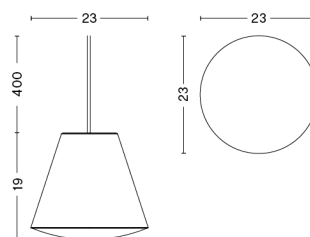

SINKER / S / PENDANT

DESIGN HAY
SIZE Ø23 x H19 cm
Ø9.06" x H7.48"
DETAILS Shade in textured ABS with acrylic diffuser and textile cord.
LIGHT SOURCE LED E27 (A19), 10.5W. 810LM. 2800K. Warm white
DIMMABLE Yes
SWITCH No
IP 20
CORD LENGTH 400 cm
SUPPLY 220-240V
SALES QTY. 1 pcs.

ITEM NO	FINISH	EAN CODE	SEK INCL. VAT
4004752009000	Cream white moulded acrylic	 5 710441 036548	2.129,00
4004752509000	Oxide red moulded acrylic	 5 710441 206538	2.129,00
4004751509000	Dusty grey moulded acrylic	 5 710441 030966	2.129,00
4004751009000	Soft black moulded acrylic	 5 710441 030959	2.129,00

PACKAGING 1 box / 1 pcs.   **BOX DIMENSIONS AND WEIGHT** 1 pcs. / W31 x D30 x H29 cm / 2,00 kg
PRODUCT STATUS Stock Item