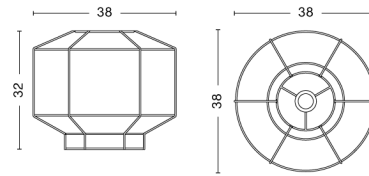

BONBON SHADE / 380

DESIGN Ana Kraš
SIZE W38 x D38 x H32 cm
W14.96" x D14.96" x H12.6"
DETAILS Powder coated steel frame. Exterior yarn is 80% wool and 20% nylon mix. Black cord sets are sold separately. Table cord set features an in-line rocker switch. Recommended light source for M: LED E27 (A19) 10-13W, 1000-1500lm, 2700K, Warm White. For L: LED E27 (A21 or G30) 10-13W, 1000-1500lm, 2700K, Warm White.
LIGHT SOURCE NOT INCLUDED
IP 20
SALES QTY. 1 pcs.

ITEM NO	FINISH	EAN CODE	SEK INCL. VAT
9362101009000	Ice cream wool	 5 710441 280859	6.249,00
9362102009000	City wool	 5 710441 284895	6.249,00

PACKAGING 1 box / 1 pcs. **BOX DIMENSIONS AND WEIGHT** 1 pcs. / W44 x D44 x H38 cm / 0,90 kg
PRODUCT STATUS Stock Item