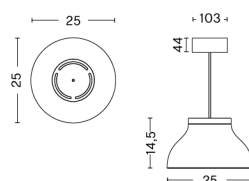

PC PENDANT / S

DESIGN Pierre Charpin
SIZE W25 x D25 x H14,5 cm
W9.84" x D9.84" x H5.71"
DETAILS Shade in anodised spun aluminium. Diffuser in injection moulded translucent polycarbonate. Cable in braided fabric with a PVC insulation. Cable is black for all variants. Recommended light source for S: 3 x LED G9 3-5W, 300-600lm, 2700-3000K, Warm White. For M: LED E27 (A19) 10-13W, 1000-1500lm, 2700-3000K, Warm White. For L: 3 x LED E27 (A19) 10-13W, 1000-1500lm, 2700-3000K, Warm White.
LIGHT SOURCE NOT INCLUDED
DIMMABLE Yes
SWITCH No
IP 20
CORD LENGTH 400 cm
SUPPLY 220-240V
SALES QTY. 1 pcs.

ITEM NO	FINISH	EAN CODE	SEK INCL. VAT
4104111309000	Blush red anodised aluminium	 5 710441 263692	1.649,00
4104111209000	Emerald green anodised aluminium	 5 710441 263685	1.649,00
4104111109000	Anodised aluminium	 5 710441 263678	1.649,00
4104111009000	Soft black anodised aluminium	 5 710441 263661	1.649,00

PACKAGING 1 box / 1 pcs. **BOX DIMENSIONS AND WEIGHT** 1 pcs. / W31,5 x D31,5 x H20 cm / 1,30 kg
PRODUCT STATUS Stock Item