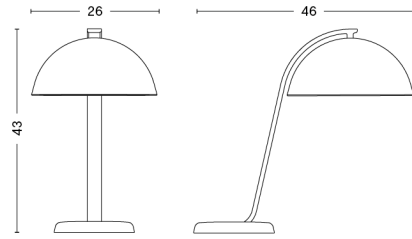

CLOCHE

DESIGN Lars Beller Fjetland
SIZE W26 x D46 x H43 cm
W10.24" x D18.11" x H16.93"
DETAILS Table lamp in steel shade and cast iron base.
LIGHT SOURCE LED E14 (A15), 5.5W. 470LM. 2800K. Warm white
DIMMABLE No
SWITCH INLINE SWITCH
IP 20
CORD LENGTH 200 cm
SUPPLY 220-240V
SALES QTY. 1 pcs.

ITEM NO	FINISH	EAN CODE	SEK INCL. VAT
4004562009000	Black powder coated steel shade, black cast iron and aluminium base	 5 710441 029984	2.969,00
4004564009000	Polished brass shade, black cast iron and aluminium base	 5 710441 036784	2.969,00
4004566009000	Mocca anodised aluminium shade, black cast iron and aluminium base	 5 710441 279716	2.969,00
4004565009000	Mint green anodised aluminium shade, black cast iron and aluminium base	 5 710441 279709	2.969,00

PACKAGING 1 box / 1 pcs. **BOX DIMENSIONS AND WEIGHT** 1 pcs. / W70 x D36 x H37,5 cm / 8,00 kg
PRODUCT STATUS Stock Item