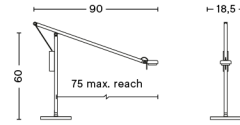

FIFTY-FIFTY TABLE LAMP

DESIGN Sam Weller
SIZE W18,5 x D90 x H60 cm
W7.28" x D35.43" x H23.62"
DETAILS Wet spray and anodised aluminium, sand cast iron, powder coated steel, EVA foam pad, integrated LED module.
LIGHT SOURCE INTEGRATED LED, 4W. 360LM. 3000K. Warm white
DIMMABLE Yes
SWITCH TOUCH STEP DIMMER
IP 20
CORD LENGTH 200 cm
SUPPLY 220-240V
SALES QTY. 1 pcs.

ITEM NO	FINISH	EAN CODE	SEK INCL. VAT
4102111009000	Soft black powder coated aluminium	 5 710441 243090	3.449,00
4102112009000	Ash grey powder coated aluminium	 5 710441 243106	3.449,00

PACKAGING	2 box / 1 pcs.	BOX DIMENSIONS AND WEIGHT	1 pcs. / W99.5 x D17 x H6 cm / 2 kg
PRODUCT STATUS	Stock Item		1 pcs. / W25.5 x D24 x H5 cm / 3 kg