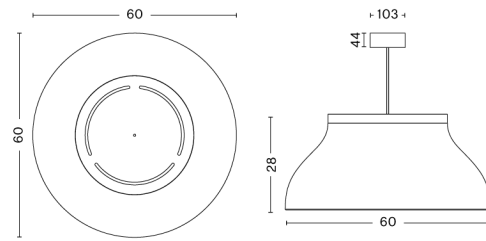

PC PENDANT / L

DESIGN Pierre Charpin
SIZE W60 x D60 x H28 cm
W23.62" x D23.62" x H11.02"
DETAILS Shade in anodised spun aluminium. Diffuser in injection moulded translucent polycarbonate. Cable in braided fabric with a PVC insulation. Cable is black for all variants. Recommended light source for S: 3 x LED G9 3-5W, 300-600lm, 2700-3000K, Warm White. For M: LED E27 (A19) 10-13W, 1000-1500lm, 2700-3000K, Warm White. For L: 3 x LED E27 (A19) 10-13W, 1000-1500lm, 2700-3000K, Warm White.
LIGHT SOURCE NOT INCLUDED
DIMMABLE Yes
SWITCH No
IP 20
CORD LENGTH 400 cm
SUPPLY 220-240V
SALES QTY. 1 pcs.

ITEM NO	FINISH	EAN CODE	SEK INCL. VAT
4104151109000	Anodised aluminium	 5 710441 263753	4.449,00
4104151009000	Soft black anodised aluminium	 5 710441 263746	4.449,00

PACKAGING 1 box / 1 pcs. **BOX DIMENSIONS AND WEIGHT** 1 pcs. / W62 x D62 x H45 cm / 5,50 kg
PRODUCT STATUS Stock Item