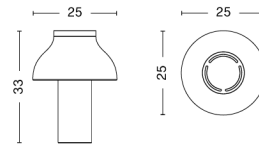

PC TABLE LAMP / S

DESIGN Pierre Charpin
SIZE W25 x D25 x H33 cm
W9.84" x D9.84" x H12.99"
DETAILS Shade in anodised spun Aluminium. Base in anodised extruded aluminium with a cast iron internal weight. Diffuser in injection moulded translucent polycarbonate. Cable in black for all variants. Recommended light source: Dimmable LED E27 (A19) 10-13W, 1000-1500lm, 2700-3000K, Warm White.
LIGHT SOURCE NOT INCLUDED
SWITCH TOUCH STEP DIMMER
IP 20
CORD LENGTH 200 cm
SUPPLY 220-240V
SALES QTY. 1 pcs.

ITEM NO	FINISH	EAN CODE	SEK INCL. VAT
4104211009000	Soft black anodised aluminium	 5 710441 263760	2.499,00
4104211109000	Anodised aluminium	 5 710441 263777	2.499,00

PACKAGING 2 box / 1 pcs. **BOX DIMENSIONS AND WEIGHT** 1 pcs. / W16.5 x D16.5 x H23.5 cm / 1.3 kg
PRODUCT STATUS Stock Item 1 pcs. / W31.5 x D31.5 x H20 cm / 1 kg