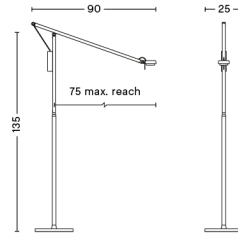

# FIFTY-FIFTY TABLE LAMP

**DESIGN** Sam Weller  
**SIZE** W18,5 x D90 x H60 cm  
 W7.28" x D35.43" x H23.62"  
**DETAILS** Wet spray and anodised aluminium, sand cast iron, powder coated steel, EVA foam pad, integrated LED module.  
**LIGHT SOURCE** INTEGRATED LED, 4W. 360LM. 3000K. Warm white  
**DIMMABLE** Yes  
**SWITCH** TOUCH STEP DIMMER  
**IP** 20  
**CORD LENGTH** 200 cm  
**SUPPLY** 220-240V  
**SALES QTY.** 1 pcs.

# FIFTY-FIFTY FLOOR LAMP

**DESIGN** Sam Weller  
**SIZE** W25 x D90 x H135 cm  
 W9.84" x D35.43" x H53.15"  
**DETAILS** Wet spray and anodised aluminium, sand cast iron, powder coated steel, EVA foam pad, integrated LED module.  
**LIGHT SOURCE** INTEGRATED LED, 4W. 360LM. 3000K. Warm white  
**DIMMABLE** Yes  
**SWITCH** TOUCH STEP DIMMER  
**IP** 20  
**CORD LENGTH** 200 cm  
**SUPPLY** 220-240V  
**SALES QTY.** 1 pcs.