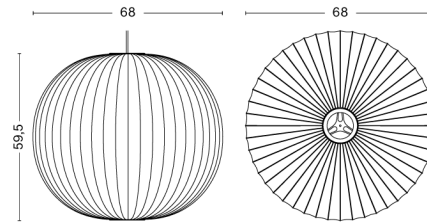

NELSON BALL BUBBLE PENDANT / L

DESIGN George Nelson
SIZE Ø68 x H59,5 cm
Ø26.77" x H23.43"
DETAILS Webbing polymer shade. Coated and brushed metal frame top and bottom ring. Cable with white PVC isolation. Recommended light source for S: LED E27 (A15) 5-8W, 500-800lm, 2700-3000K, Warm White. For M: LED E27 (A19) 10-13W, 1000-1500lm, 2700K, Warm White. For L: LED E27 (A19) 10-13W, 1000-1500lm, 2700K, Warm White.
LIGHT SOURCE NOT INCLUDED
DIMMABLE Yes
SWITCH No
IP 20
CORD LENGTH 183 cm
SUPPLY 220-240V
SALES QTY. 1 pcs.

ITEM NO	FINISH	EAN CODE	SEK INCL. VAT
936317	Off white webbing polymer	 5 710441 274957	8.899,00

PACKAGING 1 box / 1 pcs.   **BOX DIMENSIONS AND WEIGHT** 1 pcs. / W75 x D75 x H67 cm / 4,50 kg
PRODUCT STATUS Stock Item