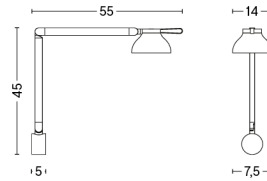

PC DOUBLE ARM W. WALL BRACKET

DESIGN Pierre Charpin
SIZE W14 x D55 x H45 cm
W5.51" x D21.65" x H17.72"
DETAILS Extruded aluminium arms with die cast aluminium joints. Shade in spun aluminium. Silicone cable cord.
LIGHT SOURCE INTEGRATED LED, 5.7W. 407LM. 3100K. COOL WHITE
DIMMABLE Yes
SWITCH STEPLESS TOUCH DIMMER
IP 20
CORD LENGTH 200 cm
SUPPLY 220-240V
SALES QTY. 1 pcs.

ITEM NO	FINISH	EAN CODE	SEK INCL. VAT
4190941109000	Ash grey wet sprayed aluminium	 5 710441 279150	2.749,00
4190941009000	Soft black wet sprayed aluminium	 5 710441 279143	2.749,00

PACKAGING	2 box / 1 pcs.	BOX DIMENSIONS AND WEIGHT	1 pcs. / W48 x D48 x H10 cm / 2 kg
PRODUCT STATUS	Stock Item		1 pcs. / W9 x D8.5 x H6 cm / 0.5 kg