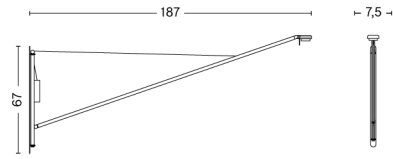

FIFTY-FIFTY WALL

DESIGN Sam Weller
SIZE W7,5 x D187 x H67 cm
W2.95" x D73.62" x H26.38"
DETAILS Extruded aluminium arms with die cast aluminium joints and head. Machined steel wall bracket and counterweight. Black silicone cable.
LIGHT SOURCE INTEGRATED LED, 7.7W. 700LM. 3100K. COOL WHITE
DIMMABLE Yes
SWITCH TOUCH STEP DIMMER
IP 20
CORD LENGTH 300 cm
SUPPLY 220-240V
SALES QTY. 1 pcs.

ITEM NO	FINISH	EAN CODE	SEK INCL. VAT
4102091009000	Soft black powder coated aluminium	 5 710441 279310	4.699,00
4102093009000	Cream white powder coated aluminium	 5 710441 279327	4.699,00

PACKAGING 1 box / 1 pcs. **BOX DIMENSIONS AND WEIGHT** 1 pcs. / W209 x D17,5 x H7 cm / 4,60 kg
PRODUCT STATUS Stock Item