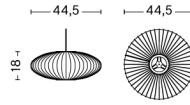

NELSON SAUCER BUBBLE PENDANT / S

DESIGN George Nelson
SIZE Ø44,5 x H18 cm
Ø17.52" x H7.09"
DETAILS Webbing polymer shade. Coated and brushed metal frame top and bottom ring. Cable with white PVC isolation. Recommended light source for S: LED E27 (A15) 5-8W, 500-800lm, 2700-3000K, Warm White. For M: LED E27 (A19) 10-13W, 1000-1500lm, 2700K, Warm White. For L and XL: LED E27 (A19) 10-13W, 1000-1500lm, 2700K, Warm White.
LIGHT SOURCE NOT INCLUDED
DIMMABLE Yes
SWITCH No
IP 20
CORD LENGTH 183 cm
SUPPLY 220-240V
SALES QTY. 1 pcs.

ITEM NO	FINISH	EAN CODE	SEK INCL. VAT
936335	Off white webbing polymer	 5 710441 275015	5.949,00

PACKAGING 1 box / 1 pcs. **BOX DIMENSIONS AND WEIGHT** 1 pcs. / W50 x D50 x H25,5 cm / 3,00 kg
PRODUCT STATUS Stock Item