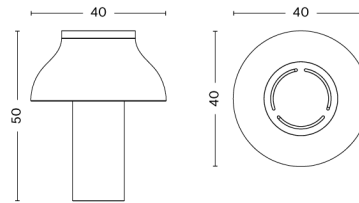

PC TABLE LAMP / L

DESIGN Pierre Charpin
SIZE W40 x D40 x H50 cm
W15.75" x D15.75" x H19.69"
DETAILS Shade in anodised spun Aluminium. Base in anodised extruded aluminium with a cast iron internal weight. Diffuser in injection moulded translucent polycarbonate. Cable in black for all variants. Recommended light source: Dimmable LED E27 (A19) 10-13W, 1000-1500lm, 2700-3000K, Warm White.
LIGHT SOURCE NOT INCLUDED
SWITCH TOUCH STEP DIMMER
IP 20
CORD LENGTH 200 cm
SUPPLY 220-240V
SALES QTY. 1 pcs.

ITEM NO	FINISH	EAN CODE	SEK INCL. VAT
4104251109000	Anodised aluminium	 5 710441 263814	3.299,00
4104251009000	Soft black anodised aluminium	 5 710441 263807	3.299,00

PACKAGING	2 box / 1 pcs.	BOX DIMENSIONS AND WEIGHT	1 pcs. / W34.5 x D22.5 x H22.5 cm / 3 kg
PRODUCT STATUS	Stock Item		1 pcs. / W46.5 x D46.5 x H26 cm / 2.2 kg