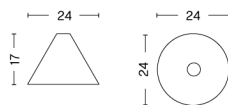

30 DEGREES SHADE / S

DESIGN Johan Van Hengel

SIZE Ø24 x H17 cm
Ø9.45" x H6.69"

DETAILS Veneered oak pendant shade. Recommended light source for S: LED E27 (A15) 5,5W, 470lm 2700K, Warm White. For M and L: LED E27 (A19) 10.5W, 810lm 2700K, Warm White. For XL: LED E27 (G30) 13W, 1055lm 2700K Warm White.

LIGHT SOURCE NOT INCLUDED

IP 20

SALES QTY. 1 pcs.

ITEM NO	FINISH	EAN CODE	SEK INCL. VAT
4004451009000	Matt lacquered oak veneer	 5 710441 163947	999,00

PACKAGING 1 box / 1 pcs.
PRODUCT STATUS Stock Item

BOX DIMENSIONS AND WEIGHT 1 pcs. / W27 x D27 x H19 cm / 0,50 kg