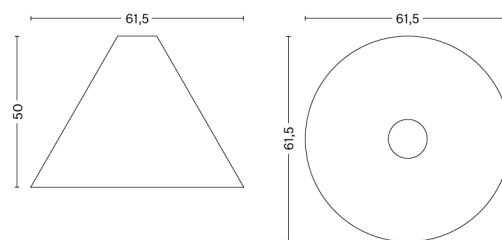

30 DEGREES SHADE / XL

DESIGN Johan Van Hengel
SIZE Ø61,5 x H50 cm
Ø24.21" x H19.69"
DETAILS Veneered oak pendant shade. Recommended light source for S: LED E27 (A15) 5,5W, 470lm 2700K, Warm White. For M and L: LED E27 (A19) 10.5W, 810lm 2700K, Warm White. For XL: LED E27 (G30) 13W, 1055lm 2700K Warm White.
LIGHT SOURCE NOT INCLUDED
IP 20
SALES QTY. 1 pcs.

ITEM NO	FINISH	EAN CODE	SEK INCL. VAT
4004491009000	Matt lacquered oak veneer	 5 710441 207696	2.969,00

PACKAGING 1 box / 1 pcs.   **BOX DIMENSIONS AND WEIGHT** 1 pcs. / W63 x D63 x H53 cm / 3,50 kg
PRODUCT STATUS Stock Item