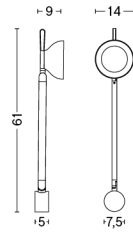

PC SINGLE ARM W. WALL BRACKET

DESIGN Pierre Charpin
SIZE W14 x D9 x H61 cm
W5.51" x D3.54" x H24.02"
DETAILS Extruded aluminium arm with die cast aluminium joints. Shade in spun aluminium. Silicone cable cord.
LIGHT SOURCE INTEGRATED LED, 5.7W .407LM. 3100K. COOL WHITE
DIMMABLE Yes
SWITCH STEPLESS TOUCH DIMMER
IP 20
CORD LENGTH 200 cm
SUPPLY 220-240V
SALES QTY. 1 pcs.

ITEM NO	FINISH	EAN CODE	SEK INCL. VAT
4190921009000	Soft black wet sprayed aluminium	 5 710441 258827	2.649,00
4190921109000	Ash grey wet sprayed aluminium	 5 710441 258834	2.649,00

PACKAGING	2 box / 1 pcs.	BOX DIMENSIONS AND WEIGHT	1 pcs. / W9 x D8.5 x H6 cm / 0.5 kg
PRODUCT STATUS	Stock Item		1 pcs. / W55 x D18.5 x H11.5 cm / 1.5 kg