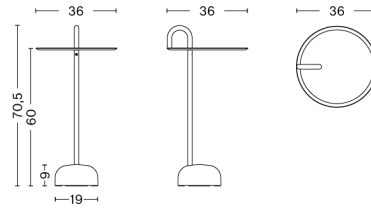

PACKAGING 1 box / 1 pcs. **BOX DIMENSIONS AND WEIGHT** 1 pcs. / W46 x D46 x H46 cm / 8,00 kg
PRODUCT STATUS Stock Item

TRAY TABLE / L

DESIGN HAY
SIZE L40 x W60 x H54 cm
 L15.75" x W23.62" x H21.26"
DETAILS Powder coated steel.
SALES QTY. 1 pcs.

TRAY TABLE COFFEE

DESIGN HAY
SIZE L60 x W60 x H39 cm
 L23.62" x W23.62" x H15.35"
DETAILS Powder coated steel.
SALES QTY. 1 pcs.

MATERIAL	
FINISH	Steel
Black powder coated	2.429,00
Chocolate high gloss powder	2.429,00
Warm grey powder coated	2.429,00
White powder coated	2.429,00

PACKAGING 1 box / 1 pcs. **BOX DIMENSIONS AND WEIGHT** 1 pcs. / W66 x D66 x H42 cm / 13,50 kg
PRODUCT STATUS Stock Item

BOWLER

DESIGN Shane Schneck
SIZE Ø36 x H70,5 cm
 Ø14.17" x H27.76"
DETAILS Powder coated pressed sheet metal tray.
 Powder coated solid steel handle. Granite base.
 Requires assembly.
SALES QTY. 1 pcs.