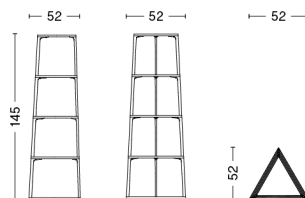

EIFFEL SHELF SQUARE 4 LAYER

EIFFEL SHELF TRIANGLE 5 LAYER

EIFFEL SHELF 6 LAYER

EIFFEL COFFEE TABLE SQUARE

EIFFEL COFFEE TABLE RECTANGULAR

EIFFEL SIDE TABLE TRIANGLE

EIFFEL SHELF SQUARE 4 LAYER

DESIGN Depping & Jørgensen
SIZE W50 x D50 x H110 cm
 W19.69" x D19.69" x H43.31"
DETAILS 18 mm powder coated MDF shelves with straight edge. Powder coated diecast aluminium profiles. This product is made from FSC™-certified wood.
 Requires assembly.
SALES QTY. 1 pcs.

EIFFEL SHELF TRIANGLE 5 LAYER

DESIGN Depping & Jørgensen
SIZE W52 x D52 x H145 cm
 W20.47" x D20.47" x H57.09"
DETAILS 18 mm powder coated MDF shelves with straight edge. Powder coated diecast aluminium profiles. This product is made from FSC™-certified wood.
 Requires assembly.
SALES QTY. 1 pcs.