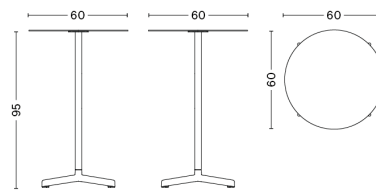

NEU TABLE HIGH ROUND