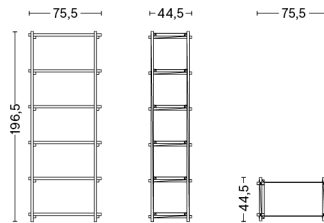

FRAME	Untreated
SHELF		Solid oak
White powder coated steel		4.229,00

PACKAGING 3 box / 1 pcs. **BOX DIMENSIONS AND WEIGHT** 1 pcs. / W203.5 x D16.5 x H12 cm / 10.9 kg
PRODUCT STATUS Stock Item 2 pcs. / W68.5 x D41.5 x H9.5 cm / 19 kg