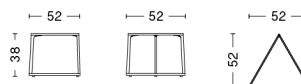

IEFFEL COFFEE TABLE RECTANGULAR

DESIGN Depping & Jørgensen
SIZE L110 x D50 x H38 cm
 L43.31" x D19.69" x H14.96"
DETAILS 18 mm powder coated MDF tabletop with straight edge. Powder coated diecast aluminium profiles. This product is made from FSC™-certified wood.
 Requires assembly.
SALES QTY. 1 pcs.

IEFFEL SIDE TABLE TRIANGLE

DESIGN Depping & Jørgensen
SIZE L52 x D52 x H38 cm
 L20.47" x D20.47" x H14.96"
DETAILS 18 mm powder coated MDF tabletop with straight edge. Powder coated diecast aluminium profiles. This product is made from FSC™-certified wood.
 Requires assembly.
SALES QTY. 1 pcs.