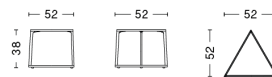

EIFFEL SHELF SQUARE 4 LAYER

EIFFEL SHELF TRIANGLE 5 LAYER

EIFFEL SHELF 6 LAYER

EIFFEL COFFEE TABLE SQUARE

EIFFEL COFFEE TABLE RECTANGULAR

EIFFEL SIDE TABLE TRIANGLE

EIFFEL SHELF SQUARE 4 LAYER

DESIGN Depping & Jørgensen
SIZE W50 x D50 x H110 cm
 W19.69" x D19.69" x H43.31"
DETAILS 18 mm powder coated MDF shelves with straight edge. Powder coated diecast aluminium profiles. This product is made from FSC™-certified wood.
 Requires assembly.
SALES QTY. 1 pcs.

EIFFEL SHELF TRIANGLE 5 LAYER

DESIGN Depping & Jørgensen
SIZE W52 x D52 x H145 cm
 W20.47" x D20.47" x H57.09"
DETAILS 18 mm powder coated MDF shelves with straight edge. Powder coated diecast aluminium profiles. This product is made from FSC™-certified wood.
 Requires assembly.
SALES QTY. 1 pcs.