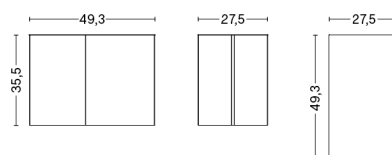

L80 X W84 X H33 CM / L31.5" x W33.07" x H12.99"	
BASE	Soft black Powder coated
TABLETOP	Steel
Marble	7.349,00

PACKAGING 2 box / 1 pcs. **BOX DIMENSIONS AND WEIGHT** 1 pcs. / W90 x D90 x H9 cm / 40 kg
PRODUCT STATUS Stock Item 1 pcs. / W92 x D78 x H42 cm / 16 kg

L100 X W104 X H33 CM / L39.37" x W40.94" x H12.99"	
BASE	Soft black Powder coated
TABLETOP	Steel
Marble	9.099,00

PACKAGING 2 box / 1 pcs. **BOX DIMENSIONS AND WEIGHT** 1 pcs. / W110 x D110 x H9 cm / 64 kg
PRODUCT STATUS Stock Item 1 pcs. / W108 x D94 x H42 cm / 22 kg

SLIT TABLE ROUND

DESIGN HAY
SIZE Ø45 x H35,5 cm
 Ø17.72" x H13.98"
DETAILS Powder coated steel. Brass is crafted in high-gloss polished stainless steel and plated with a brass colour.
SALES QTY. 1 pcs.

SLIT TABLE OBLONG

DESIGN HAY
SIZE L49,3 x W27,5 x H35,5 cm
 L19.41" x W10.83" x H13.98"
DETAILS Powder coated steel. Brass is crafted in high-gloss polished stainless steel and plated with a brass colour.
SALES QTY. 1 pcs.