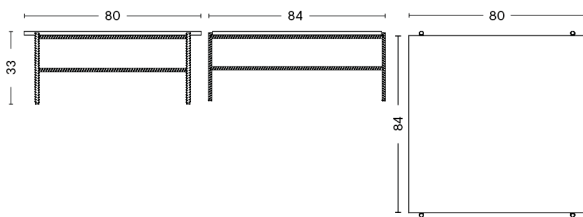

L80 X W84 X H33 CM / L31.5" x W33.07" x H12.99"