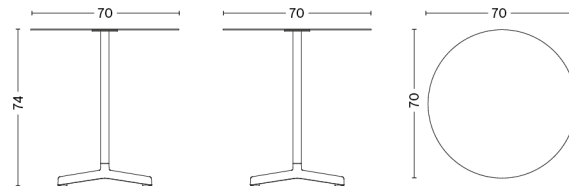

MATERIAL	
	Steel, Cast aluminium	
FINISH		
Anthracite powder coated		3.289,00
Sky grey powder coated		3.289,00

PACKAGING 1 box / 1 pcs. **BOX DIMENSIONS AND WEIGHT** 1 pcs. / W73 x D73 x H17 cm / 18,81 kg
PRODUCT STATUS Stock Item