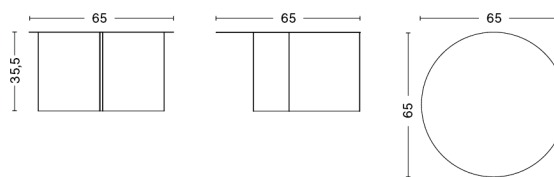

SLIT TABLE XL

DESIGN HAY
SIZE Ø65 x H35,5 cm
Ø25.59" x H13.98"
DETAILS Powder coated steel. Brass is crafted in high-gloss polished stainless steel and plated with a brass colour.
SALES QTY. 1 pcs.