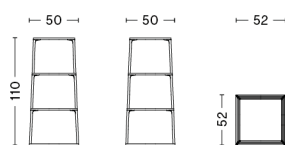

EIFFEL SHELF SQUARE 4 LAYER

EIFFEL SHELF TRIANGLE 5 LAYER

EIFFEL SHELF 6 LAYER

EIFFEL COFFEE TABLE SQUARE

EIFFEL COFFEE TABLE RECTANGULAR

EIFFEL SIDE TABLE TRIANGLE

EIFFEL SHELF SQUARE 4 LAYER

DESIGN Depping & Jørgensen
SIZE W50 x D50 x H110 cm
 W19.69" x D19.69" x H43.31"
DETAILS 18 mm powder coated MDF shelves with straight edge. Powder coated diecast aluminium profiles. This product is made from FSC™-certified wood.
 Requires assembly.
SALES QTY. 1 pcs.

	FRAME	Ink black Powder coated	Warm sand Powder coated
SHELF			
Ink black powder coated mdf		5.789,00	

PACKAGING 4 box / 1 pcs. **BOX DIMENSIONS AND WEIGHT** 1 pcs. / W57 x D56 x H10 cm / 13.5 kg
PRODUCT STATUS Stock Item 2 pcs. / W46 x D17 x H6 cm / 2.4 kg
 1 pcs. / W46 x D17 x H6 cm / 1.2 kg

EIFFEL SHELF TRIANGLE 5 LAYER

DESIGN Depping & Jørgensen
SIZE W52 x D52 x H145 cm
 W20.47" x D20.47" x H57.09"
DETAILS 18 mm powder coated MDF shelves with straight edge. Powder coated diecast aluminium profiles. This product is made from FSC™-certified wood.
 Requires assembly.
SALES QTY. 1 pcs.