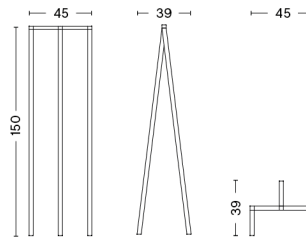

LOOP STAND HALL

DESIGN Leif Jørgensen
SIZE L45 x W39 x H150 cm
L17.72" x W15.35" x H59.06"
DETAILS 30 mm powder coated steel square tube frame.
With felt pads.
SALES QTY. 1 pcs.

MATERIAL	
FINISH	Steel
Black powder coated	2.349,00
Grey powder coated	2.349,00
White powder coated	2.349,00

PACKAGING 1 box / 1 pcs. **BOX DIMENSIONS AND WEIGHT** 1 pcs. / W50 x D41 x H155 cm / 8,00 kg
PRODUCT STATUS Stock Item

LOOP STAND WARDROBE

DESIGN Leif Jørgensen
SIZE L130 x W60 x H150 cm
L51.18" x W23.62" x H59.06"
DETAILS 30 mm powder coated steel square tube frame.
With felt pads.
SALES QTY. 1 pcs.