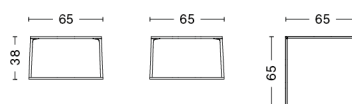

EIFFEL SHELF TRIANGLE 5 LAYER

DESIGN Depping & Jørgensen
SIZE W52 x D52 x H145 cm
 W20.47" x D20.47" x H57.09"
DETAILS 18 mm powder coated MDF shelves with straight edge. Powder coated diecast aluminium profiles. This product is made from FSC™-certified wood.
 Requires assembly.
SALES QTY. 1 pcs.

EIFFEL SHELF 6 LAYER

DESIGN Depping & Jørgensen
SIZE W80 x D40 x H182 cm
 W31.5" x D15.75" x H71.65"
DETAILS 18 mm powder coated MDF shelves with straight edge. Powder coated diecast aluminium profiles. This product is made from FSC™-certified wood.
 Requires assembly.
SALES QTY. 1 pcs.

	FRAME	Ink black Powder coated	Warm sand Powder coated
SHELF			
	Warm sand powder coated		8.299,00

PACKAGING 6 box / 1 pcs. **BOX DIMENSIONS AND WEIGHT** 1 pcs. / W87 x D46 x H13.5 cm / 23 kg
PRODUCT STATUS Stock Item 4 pcs. / W46 x D17 x H6 cm / 4.8 kg
 1 pcs. / W46 x D17 x H6 cm / 1.2 kg

EIFFEL COFFEE TABLE SQUARE

DESIGN Depping & Jørgensen
SIZE L65 x D65 x H38 cm
 L25.59" x D25.59" x H14.96"
DETAILS 18 mm powder coated MDF tabletop with straight edge. Powder coated diecast aluminium profiles. This product is made from FSC™-certified wood.
 Requires assembly.
SALES QTY. 1 pcs.