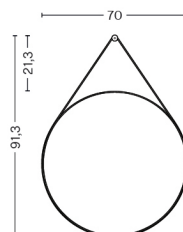

STRAP MIRROR Ø50

DESIGN HAY
SIZE Ø50 cm
 Ø19.69"
DETAILS Powder coated steel and mirror with silicone strap.
SALES QTY. 1 pcs.

	MATERIAL
FINISH	Steel, Silicone
Army powder coated	2.199,00
Grey powder coated	2.199,00

PACKAGING 1 box / 1 pcs. **BOX DIMENSIONS AND WEIGHT** 1 pcs. / W65 x D65,5 x H14,5 cm / 6,90 kg
PRODUCT STATUS Stock Item

STRAP MIRROR Ø70

DESIGN HAY
SIZE Ø70 cm
 Ø27.56"
DETAILS Powder coated steel and mirror with silicone strap.
SALES QTY. 1 pcs.