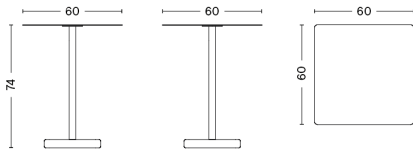

L60 X W60 X H74 CM / L23.62" x W23.62" x H29.13"