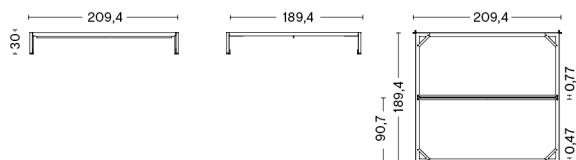

MATERIAL	
FINISH	Steel
Warm grey powder coated	5.789,00
White powder coated	5.789,00

PACKAGING 2 box / 1 pcs. **BOX DIMENSIONS AND WEIGHT** 1 pcs. / W222 x D36.5 x H27.5 cm / 28.5 kg
PRODUCT STATUS Stock Item 1 pcs. / W198 x D36.5 x H27.5 cm / 18.5 kg