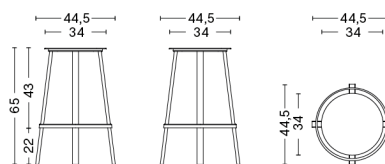

range of public and residential environments.

REVOLVER BAR STOOL

REVOLVER BAR STOOL

REVOLVER STOOL

REVOLVER BAR STOOL LOW

DESIGN Leon Ransmeier
SIZE Low Ø34 x H65 cm
 Low Ø13.39" x H25.59"
DETAILS Powder coated steel, aluminium bearing. Low suitable for kitchen counter. High suitable for bar table.
 Requires assembly.
SALES QTY. 1 pcs.