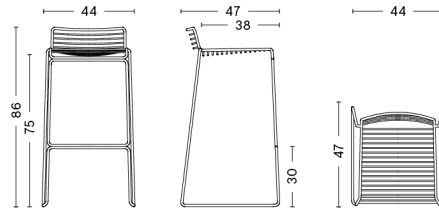

HEE BAR STOOL HIGH

DESIGN Hee Welling & HAY

SIZE High W44 x D47 x H86 cm, seat height 75 cm
High W17.32" x D18.5" x H33.86", seat height 29.53"

DETAILS Solid steel bar chair in 11 mm welded wire featuring an outdoor powder coating. Comes with pre-mounted gliders.
With standard glider.

STACKABLE 10 pcs.

SALES QTY. 2 pcs.

MATERIAL	
FINISH	Steel
Asphalt grey powder coated	2.269,00
Black powder coated	2.269,00
Fall green powder coated	2.269,00
Rust powder coated	2.269,00
White powder coated	2.269,00

PACKAGING 1 box / 2 pcs. **BOX DIMENSIONS AND WEIGHT** 1 pcs. / W55 x D48 x H92 cm / 16,50 kg

PRODUCT STATUS Stock Item