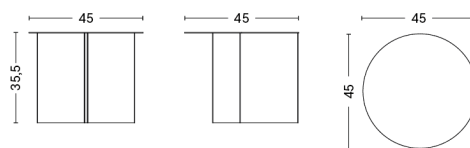

L80 X W49 X H40,5 CM / L31.5" x W19.29" x H15.94"	
BASE	Soft black Powder coated
TABLETOP	Steel
Marble	3.919,00

PACKAGING 2 box / 1 pcs. **BOX DIMENSIONS AND WEIGHT** 1 pcs. / W90 x D55 x H12 cm / 18 kg
PRODUCT STATUS Stock Item 1 pcs. / W75 x D54 x H47 cm / 15 kg

L80 X W84 X H33 CM / L31.5" x W33.07" x H12.99"	
BASE	Soft black Powder coated
TABLETOP	Steel
Marble	7.349,00

PACKAGING 2 box / 1 pcs. **BOX DIMENSIONS AND WEIGHT** 1 pcs. / W90 x D90 x H9 cm / 40 kg
PRODUCT STATUS Stock Item 1 pcs. / W92 x D78 x H42 cm / 16 kg

L100 X W104 X H33 CM / L39.37" x W40.94" x H12.99"	
BASE	Soft black Powder coated
TABLETOP	Steel
Marble	9.099,00

PACKAGING 2 box / 1 pcs. **BOX DIMENSIONS AND WEIGHT** 1 pcs. / W110 x D110 x H9 cm / 64 kg
PRODUCT STATUS Stock Item 1 pcs. / W108 x D94 x H42 cm / 22 kg

SLIT TABLE ROUND

DESIGN HAY
SIZE Ø45 x H35,5 cm
 Ø17.72" x H13.98"
DETAILS Powder coated steel. Brass is crafted in high-gloss polished stainless steel and plated with a brass colour.
SALES QTY. 1 pcs.