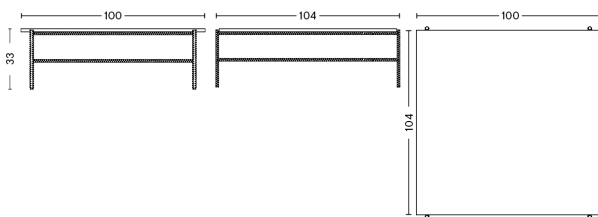

L75 X W44 X H55 CM / L29.53" x W17.32" x H21.65"	
BASE	Soft black Powder coated
TABLETOP	Steel
Marble	4.229,00

PACKAGING 3 box / 1 pcs. **BOX DIMENSIONS AND WEIGHT** 1 pcs. / W85 x D50 x H12 cm / 15 kg
PRODUCT STATUS Stock Item 1 pcs. / W79 x D44 x H4 cm / 5 kg
 1 pcs. / W69 x D48 x H60 cm / 14.5 kg

L80 X W49 X H40,5 CM / L31.5" x W19.29" x H15.94"

L80 X W84 X H33 CM / L31.5" x W33.07" x H12.99"

L100 X W104 X H33 CM / L39.37" x W40.94" x H12.99"

REBAR COFFEE TABLE

DESIGN Sylvain Willenz
DETAILS 18 mm polished marble tabletop with chamfered edges. 16 mm anchor rebar fully welded frame.
 Requires assembly.
SALES QTY. 1 pcs.