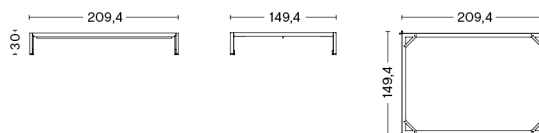

CONNECT BED FOR L200 X W90 MATTRESS

DESIGN Leif Jørgensen
SIZE L209,4 x W99,4 x H30 cm
 L82.44" x W39.13" x H11.81"
DETAILS Powder coated steel.
 Requires assembly.
SALES QTY. 1 pcs.

MATERIAL	
FINISH	Steel
Warm grey powder coated	4.699,00
White powder coated	4.699,00

PACKAGING 2 box / 1 pcs. **BOX DIMENSIONS AND WEIGHT** 1 pcs. / W218 x D36.5 x H27.5 cm / 20 kg
PRODUCT STATUS Stock Item 1 pcs. / W108 x D36.5 x H27.5 cm / 12 kg

CONNECT BED FOR L200 X W140 MATTRESS

DESIGN Leif Jørgensen
SIZE L209,4 x W149,4 x H30 cm
 L82.44" x W58.82" x H11.81"
DETAILS Powder coated steel.
 Requires assembly.
SALES QTY. 1 pcs.