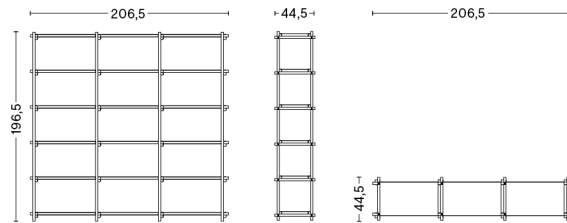

FRAME	Untreated
SHELF		Solid oak
	White powder coated steel	11.749,00

PACKAGING 7 box / 1 pcs. **BOX DIMENSIONS AND WEIGHT** 1 pcs. / W215 x D25.2 x H15 cm / 28 kg
PRODUCT STATUS Stock Item 6 pcs. / W68.5 x D41.5 x H9.5 cm / 57 kg