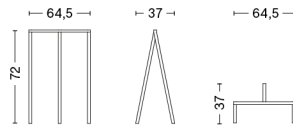

PACKAGING	1 box / 1 pcs.	BOX DIMENSIONS AND WEIGHT	1 pcs. / W65,3 x D68 x H5,4 cm / 5,60 kg
PRODUCT STATUS	Stock Item		

Ø60 X H39 CM / Ø23.62" x H15.35"

TABLETOP	BASE	Oiled Oak veneer	Water-based lacquered Oak veneer	Black Water-based lacquered	Brunswick green Water-based lacquered	White Water-based lacquered
	Black water-based lacquered				2.799,00	
Brunswick green water-based					2.799,00	
Oiled solid oak		2.799,00				
Water-based lacquered solid			2.799,00			
White water-based lacquered						2.799,00

PACKAGING

1 box / 1 pcs.

BOX DIMENSIONS AND WEIGHT

1 pcs. / W65,3 x D68 x H5,4 cm / 5,40 kg

PRODUCT STATUS

Stock Item

LOOP STAND FRAME / SET OF 2

DESIGN Leif Jørgensen
SIZE L64,5 x W37 x H72 cm
 L25.39" x W14.57" x H28.35"
DETAILS 30 mm powder coated steel square tube frame. Set of 2. We do not recommend that the weight of the tabletop placed on the Loop Stand Frames exceeds 100 kg.
 With felt pads.
SALES QTY. 1 pcs.