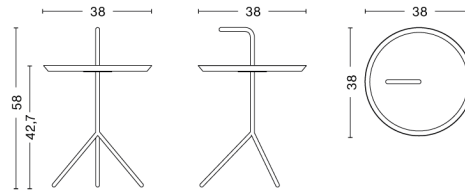

DON'T LEAVE ME / DLM

DESIGN Thomas Bentzen
SIZE Ø38 x H58 cm
Ø14.96" x H22.83"
DETAILS Powder coated steel.
SALES QTY. 1 pcs.

MATERIAL	
FINISH	Steel
Black powder coated	1.799,00
Cherry red high gloss powder	1.799,00
Deep blue high gloss powder	1.799,00
Grey powder coated	1.799,00
Sun yellow powder coated	1.799,00
Toffee powder coated	1.799,00
White powder coated	1.799,00

PACKAGING 1 box / 1 pcs.   **BOX DIMENSIONS AND WEIGHT** 1 pcs. / W45 x D45 x H65 cm / 4,50 kg
PRODUCT STATUS Stock Item