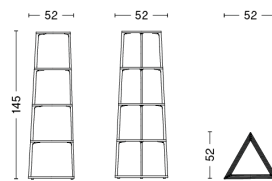

EIFFEL SHELF TRIANGLE 5 LAYER