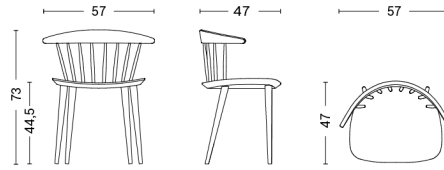

J-SERIES / J104

DESIGN Jørgen Bækmark
SIZE W57 x D47 x H73 cm, seat height 44,5 cm
W22.44" x D18.5" x H28.74", seat height 17.52"
DETAILS Moulded beech plywood with beech outer veneer. Painted versions have a layer of paper on top. Gliders are sold separately.
SALES QTY. 1 pcs.

MATERIAL	
FINISH	Beech
Black water-based lacquered	2.349,00
Dusty grey water-based	2.349,00
Nature	2.199,00
Stone grey water-based	2.349,00
White water-based lacquered	2.349,00

PACKAGING 1 box / 1 pcs. **BOX DIMENSIONS AND WEIGHT** 1 pcs. / W60 x D50 x H77 cm / 9,00 kg
PRODUCT STATUS Stock Item