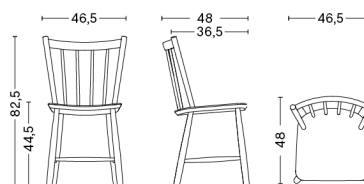

PACKAGING 1 box / 2 pcs. **BOX DIMENSIONS AND WEIGHT** 1 pcs. / W55 x D48 x H92 cm / 16,50 kg

PRODUCT STATUS Stock Item

HEE LOUNGE

DESIGN Hee Welling & HAY
SIZE W72 x D67 x H67 cm, seat height 37 cm
 W28.35" x D26.38" x H26.38", seat height 14.57"
DETAILS Solid steel bar chair in 11 mm welded wire featuring an outdoor powder coating. Comes with pre-mounted gliders.
 With standard glider.
STACKABLE 20 pcs.
SALES QTY. 2 pcs.

J-SERIES / J41

DESIGN Børge Mogensen
SIZE W46,5 x D48 x H82,5 cm, seat height 44,5 cm
 W18.31" x D18.9" x H32.48", seat height 17.52"
DETAILS Moulded beech plywood with outer oak veneer. Painted versions with beech outer veneer and a layer of paper on top. This product is made from FSC™-certified wood and other controlled materials. Gliders are sold separately.
SALES QTY. 1 pcs.