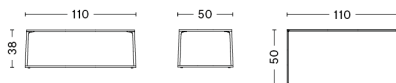

EIFFEL SHELF SQUARE 4 LAYER

EIFFEL SHELF TRIANGLE 5 LAYER

EIFFEL SHELF 6 LAYER

EIFFEL COFFEE TABLE SQUARE

EIFFEL COFFEE TABLE RECTANGULAR

EIFFEL SIDE TABLE TRIANGLE

EIFFEL SHELF SQUARE 4 LAYER

DESIGN Depping & Jørgensen
SIZE W50 x D50 x H110 cm
 W19.69" x D19.69" x H43.31"
DETAILS 18 mm powder coated MDF shelves with straight edge. Powder coated diecast aluminium profiles. This product is made from FSC™-certified wood.
 Requires assembly.
SALES QTY. 1 pcs.

	FRAME	Ink black Powder coated	Warm sand Powder coated
SHELF			
Ink black powder coated mdf		5.789,00	

PACKAGING 4 box / 1 pcs. **BOX DIMENSIONS AND WEIGHT** 1 pcs. / W57 x D56 x H10 cm / 13.5 kg
PRODUCT STATUS Stock Item 2 pcs. / W46 x D17 x H6 cm / 2.4 kg
 1 pcs. / W46 x D17 x H6 cm / 1.2 kg

EIFFEL SHELF TRIANGLE 5 LAYER

DESIGN Depping & Jørgensen
SIZE W52 x D52 x H145 cm
 W20.47" x D20.47" x H57.09"
DETAILS 18 mm powder coated MDF shelves with straight edge. Powder coated diecast aluminium profiles. This product is made from FSC™-certified wood.
 Requires assembly.
SALES QTY. 1 pcs.