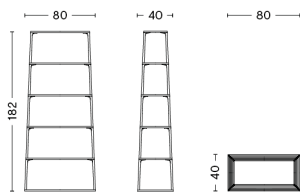

EIFFEL / OVERVIEW

Based on a simple layering principal, Depping & Jørgensen have created a flexible and multifunctional range of shelving units and tables using cast aluminium leg modules with powder-coated MDF square, triangular or rectangular plates in different sizes. The shelving systems and tables are available in diverse colours, heights and shapes, making them suitable for use in a wide range of private and public contexts.

EIFFEL SHELF SQUARE 4 LAYER

EIFFEL SHELF TRIANGLE 5 LAYER

EIFFEL SHELF 6 LAYER

EIFFEL COFFEE TABLE SQUARE

EIFFEL COFFEE TABLE RECTANGULAR

EIFFEL SIDE TABLE TRIANGLE

EIFFEL SHELF SQUARE 4 LAYER

DESIGN Depping & Jørgensen
SIZE W50 x D50 x H110 cm
 W19.69" x D19.69" x H43.31"
DETAILS 18 mm powder coated MDF shelves with straight edge. Powder coated diecast aluminium profiles. This product is made from FSC™-certified wood.
 Requires assembly.
SALES QTY. 1 pcs.