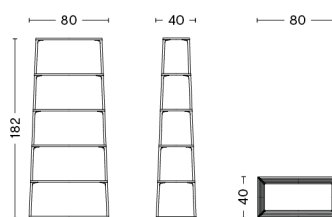

EIFFEL SHELF SQUARE 4 LAYER

EIFFEL SHELF TRIANGLE 5 LAYER

EIFFEL SHELF 6 LAYER

EIFFEL COFFEE TABLE SQUARE

EIFFEL COFFEE TABLE RECTANGULAR

EIFFEL SIDE TABLE TRIANGLE

EIFFEL SHELF SQUARE 4 LAYER

DESIGN Depping & Jørgensen
SIZE W50 x D50 x H110 cm
 W19.69" x D19.69" x H43.31"
DETAILS 18 mm powder coated MDF shelves with straight edge. Powder coated diecast aluminium profiles. This product is made from FSC™-certified wood.
 Requires assembly.
SALES QTY. 1 pcs.

EIFFEL SHELF TRIANGLE 5 LAYER

DESIGN Depping & Jørgensen
SIZE W52 x D52 x H145 cm
 W20.47" x D20.47" x H57.09"
DETAILS 18 mm powder coated MDF shelves with straight edge. Powder coated diecast aluminium profiles. This product is made from FSC™-certified wood.
 Requires assembly.
SALES QTY. 1 pcs.

EIFFEL SHELF 6 LAYER

DESIGN Depping & Jørgensen
SIZE W80 x D40 x H182 cm
 W31.5" x D15.75" x H71.65"
DETAILS 18 mm powder coated MDF shelves with straight edge. Powder coated diecast aluminium profiles. This product is made from FSC™-certified wood.
 Requires assembly.
SALES QTY. 1 pcs.