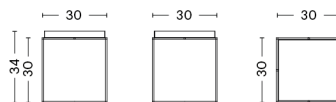

TRAY TABLE / S

DESIGN HAY
SIZE L30 x W30 x H34 cm
L11.81" x W11.81" x H13.39"
DETAILS Powder coated steel.
SALES QTY. 1 pcs.

MATERIAL	
FINISH	Steel
Black powder coated	1.799,00
White powder coated	1.799,00

PACKAGING 1 box / 1 pcs. **BOX DIMENSIONS AND WEIGHT** 1 pcs. / W36 x D36 x H36 cm / 5,50 kg
PRODUCT STATUS Stock Item

TRAY TABLE / M

DESIGN HAY
SIZE L40 x W40 x H44 cm
L15.75" x W15.75" x H17.32"
DETAILS Powder coated steel.
SALES QTY. 1 pcs.