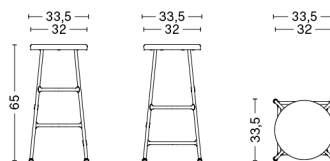

CORNET BAR STOOL LOW

DESIGN Jonas Trampedach
SIZE Low L33,5 x W33,5 x H65 cm
Low L13.19" x W13.19" x H25.59"
DETAILS Solid oak seat made from FSC™-certified wood. Powder coated or chromed steel tube legs. Requires assembly.
SALES QTY. 1 pcs.

SOLID OAK SEAT		Cream white		Soft black		
SEAT	BASE	Chromed Steel	Powder coated Steel	Powder coated Steel		
	Oiled		2.659,00	2.349,00	2.349,00	
Smoked oiled		2.659,00	2.349,00	2.349,00		
Soft black stained		2.659,00		2.349,00		

PACKAGING 2 box / 1 pcs. **BOX DIMENSIONS AND WEIGHT** 1 pcs. / W38.5 x D38.5 x H65.5 cm / 6 kg
PRODUCT STATUS Stock Item 1 pcs. / W35 x D35 x H5 cm / 2 kg