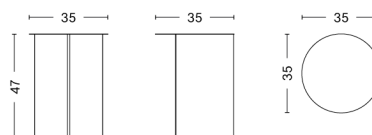

MATERIAL	
FINISH	Steel
Brass polished	4.929,00
Mirror polished	4.929,00

PACKAGING 1 box / 1 pcs. **BOX DIMENSIONS AND WEIGHT** 1 pcs. / W59 x D37 x H42 cm / 10,78 kg
PRODUCT STATUS Stock Item

SLIT TABLE XL

DESIGN HAY
SIZE Ø65 x H35,5 cm
 Ø25.59" x H13.98"
DETAILS Powder coated steel. Brass is crafted in high-gloss polished stainless steel and plated with a brass colour.
SALES QTY. 1 pcs.

MATERIAL	
FINISH	Steel
Black powder coated	2.429,00
White powder coated	2.429,00

PACKAGING 1 box / 1 pcs. **BOX DIMENSIONS AND WEIGHT** 1 pcs. / W72 x D72 x H41 cm / 12,20 kg
PRODUCT STATUS Stock Item

SLIT TABLE HIGH

DESIGN HAY
SIZE Ø35 x H47 cm
 Ø13.78" x H18.5"
DETAILS Powder coated steel. Brass is crafted in high-gloss polished stainless steel and plated with a brass colour.
SALES QTY. 1 pcs.