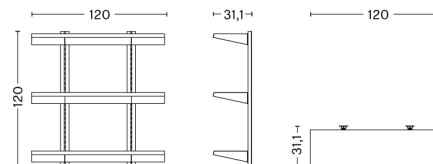

FRAME	Grey Powder coated
SHELF		
Sky grey powder coated steel		3.699,00

PACKAGING 2 box / 1 pcs. **BOX DIMENSIONS AND WEIGHT** 1 pcs. / W122 x D10 x H9 cm / 4 kg
PRODUCT STATUS Stock Item 1 pcs. / W124 x D37 x H44 cm / 22 kg