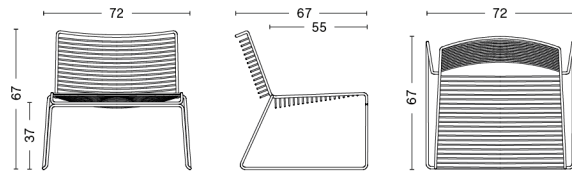

PACKAGING 1 box / 2 pcs. **BOX DIMENSIONS AND WEIGHT** 1 pcs. / W55 x D48 x H92 cm / 16,50 kg

PRODUCT STATUS Stock Item

HEE LOUNGE

DESIGN Hee Welling & HAY
SIZE W72 x D67 x H67 cm, seat height 37 cm
 W28.35" x D26.38" x H26.38", seat height 14.57"
DETAILS Solid steel bar chair in 11 mm welded wire featuring an outdoor powder coating. Comes with pre-mounted gliders.
 With standard glider.
STACKABLE 20 pcs.
SALES QTY. 2 pcs.