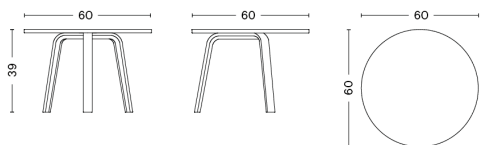

Ø45 X H39 CM / Ø17.72" x H15.35"

Ø45 X H49 CM / Ø17.72" x H19.29"

Ø60 X H32 CM / Ø23.62" x H12.6"

Ø60 X H39 CM / Ø23.62" x H15.35"

BELLA COFFEE TABLE

DESIGN	HAY
DETAILS	18 mm tabletop in solid wood with bevelled edge. Legs in moulded oak veneer Requires assembly.
SALES QTY.	1 pcs.