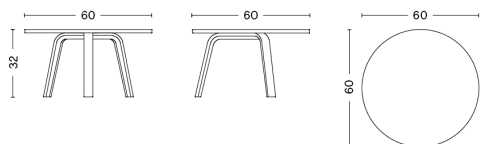

Ø45 X H39 CM / Ø17.72" x H15.35"

Ø45 X H49 CM / Ø17.72" x H19.29"

Ø60 X H32 CM / Ø23.62" x H12.6"

Ø60 X H39 CM / Ø23.62" x H15.35"

BELLA COFFEE TABLE

DESIGN	HAY
DETAILS	18 mm tabletop in solid wood with bevelled edge. Legs in moulded oak veneer Requires assembly.
SALES QTY.	1 pcs.