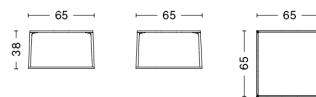

EIFFEL SHELF SQUARE 4 LAYER

EIFFEL SHELF TRIANGLE 5 LAYER

EIFFEL SHELF 6 LAYER

EIFFEL COFFEE TABLE SQUARE

EIFFEL COFFEE TABLE RECTANGULAR

EIFFEL SIDE TABLE TRIANGLE

EIFFEL SHELF SQUARE 4 LAYER

DESIGN Depping & Jørgensen
SIZE W50 x D50 x H110 cm
 W19.69" x D19.69" x H43.31"
DETAILS 18 mm powder coated MDF shelves with straight edge. Powder coated diecast aluminium profiles. This product is made from FSC™-certified wood.
 Requires assembly.
SALES QTY. 1 pcs.

	FRAME	Ink black Powder coated	Warm sand Powder coated
SHELF			
Ink black powder coated mdf		5.789,00	

PACKAGING 4 box / 1 pcs. **BOX DIMENSIONS AND WEIGHT** 1 pcs. / W57 x D56 x H10 cm / 13.5 kg
PRODUCT STATUS Stock Item 2 pcs. / W46 x D17 x H6 cm / 2.4 kg
 1 pcs. / W46 x D17 x H6 cm / 1.2 kg

EIFFEL SHELF TRIANGLE 5 LAYER

DESIGN Depping & Jørgensen
SIZE W52 x D52 x H145 cm
 W20.47" x D20.47" x H57.09"
DETAILS 18 mm powder coated MDF shelves with straight edge. Powder coated diecast aluminium profiles. This product is made from FSC™-certified wood.
 Requires assembly.
SALES QTY. 1 pcs.