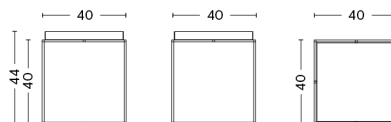

PACKAGING 1 box / 1 pcs. **BOX DIMENSIONS AND WEIGHT** 1 pcs. / W72 x D72 x H41 cm / 12,20 kg
PRODUCT STATUS Stock Item

SLIT TABLE HIGH

DESIGN HAY
SIZE Ø35 x H47 cm
 Ø13.78" x H18.5"
DETAILS Powder coated steel. Brass is crafted in high-gloss polished stainless steel and plated with a brass colour.
SALES QTY. 1 pcs.

TRAY TABLE / S

DESIGN HAY
SIZE L30 x W30 x H34 cm
 L11.81" x W11.81" x H13.39"
DETAILS Powder coated steel.
SALES QTY. 1 pcs.

MATERIAL	
FINISH	Steel
Black powder coated	1.799,00
White powder coated	1.799,00

PACKAGING 1 box / 1 pcs. **BOX DIMENSIONS AND WEIGHT** 1 pcs. / W36 x D36 x H36 cm / 5,50 kg
PRODUCT STATUS Stock Item

TRAY TABLE / M

DESIGN HAY
SIZE L40 x W40 x H44 cm
 L15.75" x W15.75" x H17.32"
DETAILS Powder coated steel.
SALES QTY. 1 pcs.