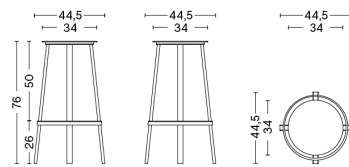

range of public and residential environments.

REVOLVER BAR STOOL

REVOLVER BAR STOOL

REVOLVER STOOL

REVOLVER BAR STOOL LOW

DESIGN Leon Ransmeier
SIZE Low Ø34 x H65 cm
 Low Ø13.39" x H25.59"
DETAILS Powder coated steel, aluminium bearing. Low suitable for kitchen counter. High suitable for bar table.
 Requires assembly.
SALES QTY. 1 pcs.