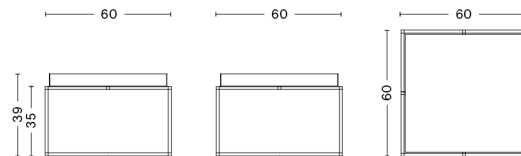

MATERIAL	
FINISH	Steel
Black powder coated	2.429,00
Chocolate high gloss powder	2.429,00
Warm grey powder coated	2.429,00
White powder coated	2.429,00

PACKAGING 1 box / 1 pcs. **BOX DIMENSIONS AND WEIGHT** 1 pcs. / W66 x D66 x H42 cm / 13,50 kg
PRODUCT STATUS Stock Item