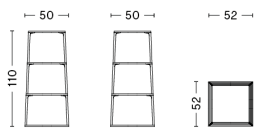

EIFFEL / OVERVIEW

Based on a simple layering principal, Depping & Jørgensen have created a flexible and multifunctional range of shelving units and tables using cast aluminium leg modules with powder-coated MDF square, triangular or rectangular plates in different sizes. The shelving systems and tables are available in diverse colours, heights and shapes, making them suitable for use in a wide range of private and public contexts.

EIFFEL SHELF SQUARE 4 LAYER