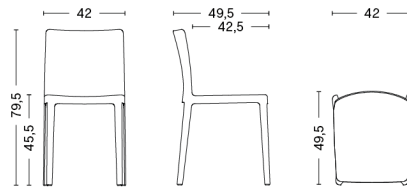

ÉLÉMENTAIRE CHAIR

DESIGN Ronan & Erwan Bouroullec
SIZE W42 x D49,5 x H79,5 cm, seat height 45,5 cm
W16.54" x D19.49" x H31.3", seat height 17.91"
DETAILS 100% recycled injection moulded solid coloured polypropylene reinforced by fibreglass. UV resistant. Matt slightly textured surface.
SALES QTY. 2 pcs.

	MATERIAL	
		100% recycled polypropylene
FINISH		
Anthracite		1.179,00
Blue grey		1.179,00
Cream white		1.179,00
Light yellow		1.179,00
Olive		1.179,00
Smokey green		1.179,00

PACKAGING 1 box / 2 pcs. **BOX DIMENSIONS AND WEIGHT** 1 pcs. / W60 x D44 x H92 cm / 10,50 kg
PRODUCT STATUS Stock Item