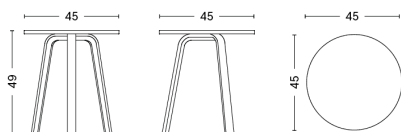

Ø45 X H49 CM / Ø17.72" x H19.29"