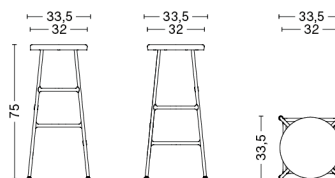

CORNET BAR STOOL HIGH

DESIGN Jonas Trapedach
SIZE High L33,5 x W33,5 x H75 cm
High L13.19" x W13.19" x H29.53"
DETAILS Solid oak seat made from FSC™-certified wood. Powder coated or chromed steel tube legs. Requires assembly.
SALES QTY. 1 pcs.

SOLID OAK SEAT				
SEAT	BASE	Cream white		Soft black
		Chromed Steel	Powder coated Steel	Powder coated Steel
Oiled		2.799,00	2.499,00	2.499,00
Smoked oiled		2.799,00	2.499,00	2.499,00
Soft black stained		2.799,00		2.499,00

PACKAGING 2 box / 1 pcs.   **BOX DIMENSIONS AND WEIGHT** 1 pcs. / W41.5 x D41.5 x H75.5 cm / 7 kg
PRODUCT STATUS Stock Item   1 pcs. / W35 x D35 x H5 cm / 2 kg