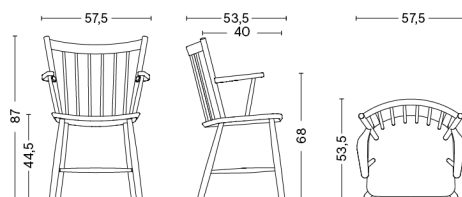

J-SERIES / J42

DESIGN Børge Mogensen
SIZE W57,5 x D53,5 x H87 cm, seat height 44,5 cm
W22.64" x D21.06" x H34.25", seat height 17.52"
DETAILS Moulded beech seat with oak- or beech veneer layers. This product is made from FSC™-certified wood and other controlled materials. Gliders are sold separately.
SALES QTY. 1 pcs.

FINISH	MATERIAL	
	Oak	Beech
Black water-based lacquered		3.599,00
Oiled	4.069,00	
Water-based lacquered	4.069,00	
White water-based lacquered		3.599,00

PACKAGING 1 box / 1 pcs. **BOX DIMENSIONS AND WEIGHT** 1 pcs. / W59 x D55 x H88 cm / 10,00 kg
PRODUCT STATUS Stock Item