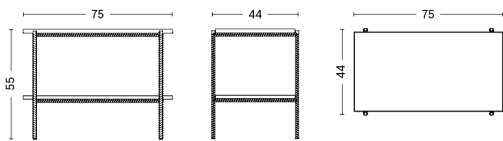

PACKAGING 1 box / 1 pcs. **BOX DIMENSIONS AND WEIGHT** 1 pcs. / W63,5 x D63,5 x H43 cm / 4,50 kg
PRODUCT STATUS Stock Item

Ø75 X H35 CM / Ø29.53" x H13.78"		
TABLETOP \ BASE	Black	Off-white
	Powder coated Steel	Powder coated Steel
Black powder coated steel	3.289,00	
Mocca powder coated steel	3.289,00	
Off-white powder coated steel		3.289,00

PACKAGING 1 box / 1 pcs. **BOX DIMENSIONS AND WEIGHT** 1 pcs. / W83 x D83 x H42 cm / 12,00 kg
PRODUCT STATUS Stock Item

REBAR SIDE TABLE

Sylvain Willenz's Rebar collection is a series of coffee-, side- and tray tables that explores the possibilities of reconsidering construction materials and processes. The design juxtaposes the reinforced steel bar frame with black marble tops and metal trays to create a balanced aesthetic. The tables are available in different sizes in round, square and rectangular shapes, and are suitable for using in private, corporate or public spaces.

Ø45 X H40,5 CM / Ø17.72" x H15.94"

L75 X W44 X H55 CM / L29.53" x W17.32" x H21.65"

REBAR SIDE TABLE

DESIGN Sylvain Willenz
DETAILS 18 mm polished marble tabletop with chamfered edges or 2 mm powder coated steel traytop. 16 mm anchor rebar fully welded frame.
 Requires assembly.
SALES QTY. 1 pcs.

Ø45 X H40,5 CM / Ø17.72" x H15.94"	
BASE	Soft black Powder coated
TABLETOP	Steel
Marble	2.799,00

PACKAGING 2 box / 1 pcs. **BOX DIMENSIONS AND WEIGHT** 1 pcs. / W55 x D55 x H12 cm / 8.5 kg
PRODUCT STATUS Stock Item 1 pcs. / W69 x D48 x H60 cm / 9 kg