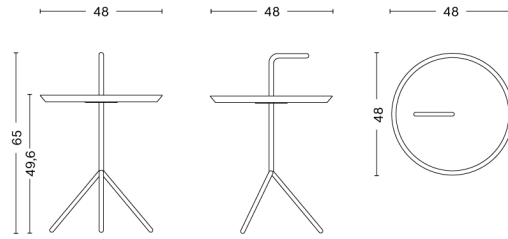

DON'T LEAVE ME / DLM XL

DESIGN Thomas Bentzen
SIZE Ø48 x H65 cm
Ø18.9" x H25.59"
DETAILS Powder coated steel.
SALES QTY. 1 pcs.

	MATERIAL
FINISH	Steel
Black powder coated	2.429,00
Grey powder coated	2.429,00
White powder coated	2.429,00

PACKAGING 1 box / 1 pcs. **BOX DIMENSIONS AND WEIGHT** 1 pcs. / W55 x D55 x H75 cm / 7,00 kg
PRODUCT STATUS Stock Item