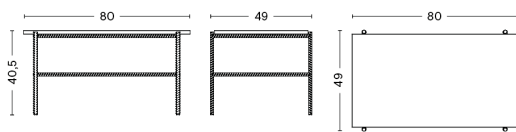

REBAR COFFEE TABLE

Sylvain Willenz's Rebar collection is a series of coffee-, side- and tray tables that explores the possibilities of reconsidering construction materials and processes. The design juxtaposes the reinforced steel bar frame with black marble tops and metal trays to create a balanced aesthetic. The tables are available in different sizes in round, square and rectangular shapes, and are suitable for using in private, corporate or public spaces.

L80 X W49 X H40,5 CM / L31.5" x W19.29" x H15.94"