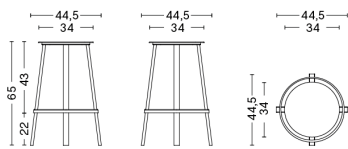

REVOLVER / OVERVIEW

Designed for HAY by Leon Ransmeier, Revolver comprises a series of circular tables, stools and bar stools in powder coated steel. The stools and bar stools have a revolving design, featuring a bearing mechanism that enables the seat to rotate 360 degrees. Footrests and hooks on the bar stools and tables add further functionality to the series, while curved edges and a careful sense of symmetry create a modern and uncluttered silhouette. Available in a choice of different colours this versatile series can be coordinated together or used separately in a wide

range of public and residential environments.

REVOLVER BAR STOOL