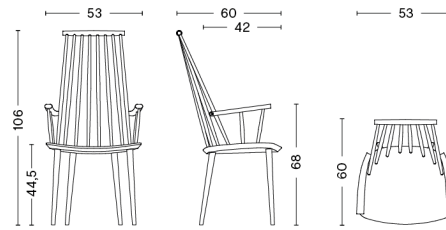

J-SERIES / J77

DESIGN Folke Pålsson

SIZE W43 x D43 x H79 cm, seat height 44,5 cm
 W16.93" x D16.93" x H31.1", seat height 17.52"

DETAILS Moulded beech plywood with beech outer veneer. Painted versions have a layer of paper on top. This product is made from FSC™-certified wood and other controlled materials. Gliders are sold separately.

PRODUCT STATUS Stock Item

J-SERIES / J110

DESIGN Poul M. Volther
SIZE W53 x D60 x H106 cm, seat height 44,5 cm
 W20.87" x D23.62" x H41.73", seat height 17.52"
DETAILS Moulded beech plywood with beech outer veneer. Painted versions have a layer of paper on top. Gliders are sold separately.
SALES QTY. 1 pcs.