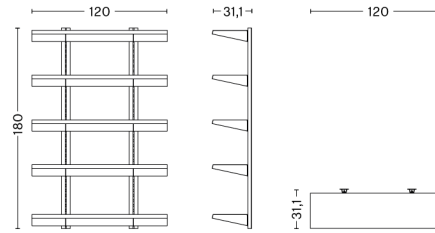

STANDARD ISSUE 5 LAYER 120 CM

DESIGN Frank
SIZE W120 x D31,1 x H180 cm
W47.24" x D12.24" x H70.87"
DETAILS Powder coated steel.
SALES QTY. 1 pcs.

	FRAME	Grey Powder coated
SHELF		
Sky grey powder coated steel		6.259,00

PACKAGING	3 box / 1 pcs.	BOX DIMENSIONS AND WEIGHT	1 pcs. / W180 x D10 x H9 cm / 6 kg
PRODUCT STATUS	Stock Item		1 pcs. / W124 x D27 x H30 cm / 15 kg
			1 pcs. / W124 x D37 x H44 cm / 22 kg