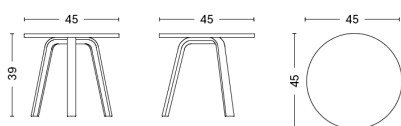

BELLA COFFEE TABLE

HAY's Bella Coffee Table is an understated table that is small enough to place anywhere and has enough personality to make its presence felt. The thin solid surface and veneer legs combine different elements to result in a light yet distinctive expression. Functional and decorative, it can be used separately or positioned in pairs or groups.

Ø45 X H39 CM / Ø17.72" x H15.35"