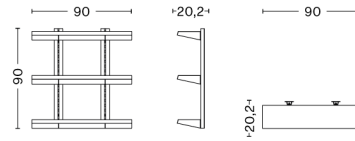

STANDARD ISSUE 3 LAYER 90 CM

DESIGN Frank
SIZE W90 x D20,2 x H90 cm
W35.43" x D7.95" x H35.43"
DETAILS Powder coated steel.
SALES QTY. 1 pcs.

	FRAME	Grey Powder coated
SHELF		
Sky grey powder coated steel		2.979,00

PACKAGING 2 box / 1 pcs. **BOX DIMENSIONS AND WEIGHT** 1 pcs. / W92 x D10 x H9 cm / 3 kg
PRODUCT STATUS Stock Item 1 pcs. / W94 x D27 x H38 cm / 12 kg

STANDARD ISSUE 3 LAYER 120 CM

DESIGN Frank
SIZE W120 x D31,1 x H120 cm
W47.24" x D12.24" x H47.24"
DETAILS Powder coated steel.
SALES QTY. 1 pcs.