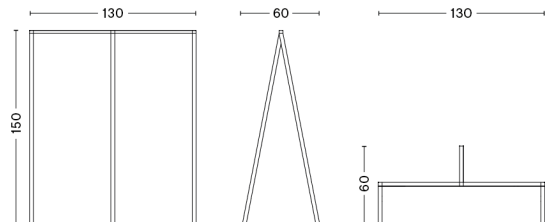

LOOP STAND HALL

DESIGN Leif Jørgensen
SIZE L45 x W39 x H150 cm
 L17.72" x W15.35" x H59.06"
DETAILS 30 mm powder coated steel square tube frame.
 With felt pads.
SALES QTY. 1 pcs.

MATERIAL	
FINISH	Steel
Black powder coated	2.349,00
Grey powder coated	2.349,00
White powder coated	2.349,00

PACKAGING 1 box / 1 pcs. **BOX DIMENSIONS AND WEIGHT** 1 pcs. / W50 x D41 x H155 cm / 8,00 kg
PRODUCT STATUS Stock Item

LOOP STAND WARDROBE

DESIGN Leif Jørgensen
SIZE L130 x W60 x H150 cm
 L51.18" x W23.62" x H59.06"
DETAILS 30 mm powder coated steel square tube frame.
 With felt pads.
SALES QTY. 1 pcs.