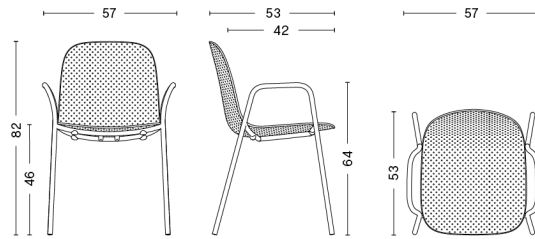

13EIGHTY CHAIR

13EIGHTY ARMCHAIR

13EIGHTY CHAIR

DESIGN Scholten & Baijings
SIZE W53 x D53 x H82 cm, seat height 46 cm
 W20.87" x D20.87" x H32.28", seat height 18.11"
DETAILS Injection moulded polypropylene shell with 20% plastic fiber. 4 leg base. Powder coating for outdoor use.
 With standard glider.
STACKABLE 10 pcs.
SALES QTY. 1 pcs.

POLYPROPYLENE SEAT

SEAT	BASE	Graphite black	Grey white	Pure grey
		Powder coated	Powder coated	Powder coated
		Steel	Steel	Steel
Chalk white		2.499,00		
Soft black		2.499,00		
Soft blue		2.499,00		

PACKAGING 1 box / 2 pcs.

BOX DIMENSIONS AND WEIGHT

1 pcs. / W57,5 x D54 x H85 cm / 12,50 kg

PRODUCT STATUS Order produced

13EIGHTY ARMCHAIR

DESIGN Scholten & Baijings
SIZE W57 x D53 x H82 cm, seat height 46 cm
 W22.44" x D20.87" x H32.28", seat height 18.11"
DETAILS Injection moulded polypropylene shell with
 20% plastic fiber. 4 leg base with armrest.
 Powder coating for outdoor use.
 With standard glider.
STACKABLE 10 pcs.
SALES QTY. 1 pcs.