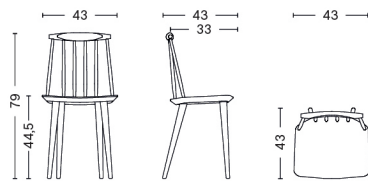

J-SERIES / J77

DESIGN Folke Pålsson

SIZE W43 x D43 x H79 cm, seat height 44,5 cm
W16.93" x D16.93" x H31.1", seat height 17.52"

DETAILS Moulded beech plywood with beech outer veneer. Painted versions have a layer of paper on top. This product is made from FSC™-certified wood and other controlled materials. Gliders are sold separately.

SALES QTY. 2 pcs.

MATERIAL	
FINISH	Beech
Black water-based lacquered	2.039,00
Dusty grey water-based	2.039,00
Nature	1.879,00
Stone grey water-based	2.039,00
White water-based lacquered	2.039,00

PACKAGING 1 box / 2 pcs.   **BOX DIMENSIONS AND WEIGHT** 1 pcs. / W56,5 x D47,5 x H98 cm / 12,50 kg

PRODUCT STATUS Stock Item