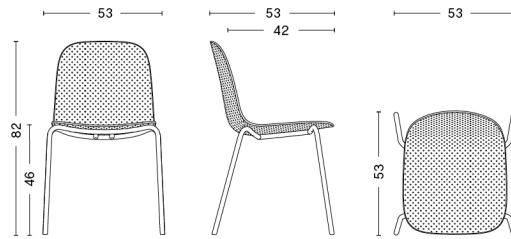

13EIGHTY CHAIR

13EIGHTY ARMCHAIR

13EIGHTY CHAIR

DESIGN Scholten & Baijings
SIZE W53 x D53 x H82 cm, seat height 46 cm
 W20.87" x D20.87" x H32.28", seat height 18.11"
DETAILS Injection moulded polypropylene shell with 20% plastic fiber. 4 leg base. Powder coating for outdoor use.
 With standard glider.
STACKABLE 10 pcs.
SALES QTY. 1 pcs.