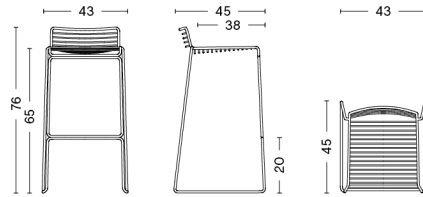

HEE BAR STOOL LOW

DESIGN Hee Welling & HAY

SIZE Low W43 x D45 x H76 cm, seat height 65 cm
Low W16.93" x D17.72" x H29.92", seat height 25.59"

DETAILS Solid steel bar chair in 11 mm welded wire featuring an outdoor powder coating. Comes with pre-mounted gliders.
With standard glider.

STACKABLE 10 pcs.

SALES QTY. 2 pcs.

MATERIAL	
FINISH	Steel
Asphalt grey powder coated	2.269,00
Black powder coated	2.269,00
Fall green powder coated	2.269,00
Rust powder coated	2.269,00
White powder coated	2.269,00

PACKAGING 1 box / 2 pcs.   **BOX DIMENSIONS AND WEIGHT** 1 pcs. / W52 x D45 x H82 cm / 16,10 kg

PRODUCT STATUS Stock Item