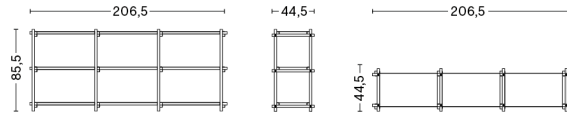

PACKAGING	3 box / 1 pcs.	BOX DIMENSIONS AND WEIGHT	1 pcs. / W180 x D10 x H9 cm / 6 kg
PRODUCT STATUS	Stock Item		1 pcs. / W124 x D27 x H30 cm / 15 kg
			1 pcs. / W124 x D37 x H44 cm / 22 kg

WOODY LOW

DESIGN HAY
SIZE W206,5 x D44,5 x H85,5 cm
 W81.3" x D17.52" x H33.66"
DETAILS 25 mm solid oak with shelves in powder coated steel. This product is made from FSC™-certified wood. Requires assembly.
SALES QTY. 1 pcs.