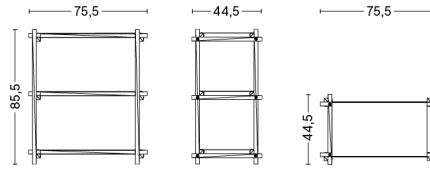

WOODY COLUMN LOW

DESIGN HAY
SIZE W75,5 x D44,5 x H85,5 cm
W29.72" x D17.52" x H33.66"
DETAILS 25 mm solid oak with shelves in powder coated steel. This product is made from FSC™-certified wood. Requires assembly.
SALES QTY. 1 pcs.

	FRAME	Untreated
SHELF		Solid oak
White powder coated steel		2.799,00

PACKAGING 2 box / 1 pcs. **BOX DIMENSIONS AND WEIGHT** 1 pcs. / W94 x D17.5 x H15.5 cm / 5.6 kg
PRODUCT STATUS Stock Item 1 pcs. / W68.5 x D41.5 x H9.5 cm / 9.5 kg

WOODY COLUMN HIGH

DESIGN HAY
SIZE W75,5 x D44,5 x H196,5 cm
W29.72" x D17.52" x H77.36"
DETAILS 25 mm solid oak with shelves in powder coated steel. This product is made from FSC™-certified wood. Requires assembly.
SALES QTY. 1 pcs.