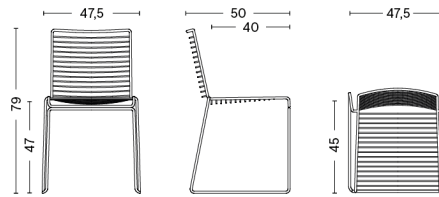

BOX DIMENSIONS AND WEIGHT

1 pcs. / W57,5 x D54 x H85 cm / 12,50 kg

PRODUCT STATUS Order produced

13EIGHTY ARMCHAIR

DESIGN Scholten & Baijings
SIZE W57 x D53 x H82 cm, seat height 46 cm
 W22.44" x D20.87" x H32.28", seat height 18.11"
DETAILS Injection moulded polypropylene shell with
 20% plastic fiber. 4 leg base with armrest.
 Powder coating for outdoor use.
 With standard glider.
STACKABLE 10 pcs.
SALES QTY. 1 pcs.

POLYPROPYLENE SEAT

SEAT	BASE	Graphite black	Grey white	Pure grey
		Powder coated Steel	Powder coated Steel	Powder coated Steel
Chalk white		2.799,00		
Soft black		2.799,00		
Soft blue		2.799,00		

PACKAGING 1 box / 2 pcs.

BOX DIMENSIONS AND WEIGHT

1 pcs. / W57,5 x D54 x H85 cm / 14,50 kg

PRODUCT STATUS Order produced

HEE DINING CHAIR

DESIGN Hee Welling & HAY
SIZE W47,5 x D50 x H79 cm, seat height 47 cm
 W18.7" x D19.69" x H31.1", seat height 18.5"
DETAILS Solid steel bar chair in 11 mm welded wire featuring an outdoor powder coating. Comes with pre-mounted gliders.
 With standard glider.
STACKABLE 15 pcs.
SALES QTY. 2 pcs.