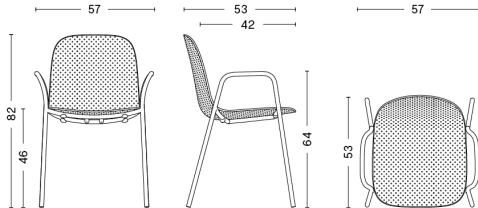

PACKAGING 2 box / 1 pcs. **BOX DIMENSIONS AND WEIGHT** 1 pcs. / W41.5 x D41.5 x H75.5 cm / 7 kg
PRODUCT STATUS Stock Item 1 pcs. / W35 x D35 x H5 cm / 2 kg

13EIGHTY / OVERVIEW

HAY's 13Eighty chair designed by Dutch designers Scholten & Baijings is aptly named after the number of tiny holes in the moulded polypropylene shell. These perforations create a characteristic aesthetic, where transparency and a play of light and shadows add to the chair's expression, while the variations in the sizes of the holes bring a sense of movement to the visual appearance. They also have a functional use in draining rainwater off when the chairs are used outdoors. Available in two versions

13EIGHTY CHAIR

13EIGHTY ARMCHAIR

13EIGHTY CHAIR

DESIGN Scholten & Baijings
SIZE W53 x D53 x H82 cm, seat height 46 cm
 W20.87" x D20.87" x H32.28", seat height 18.11"
DETAILS Injection moulded polypropylene shell with 20% plastic fiber. 4 leg base. Powder coating for outdoor use.
 With standard glider.
STACKABLE 10 pcs.
SALES QTY. 1 pcs.