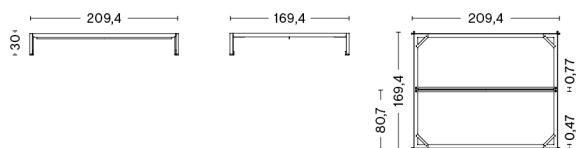

CONNECT BED INCL. CROSSBAR FOR L200 X W160 MATTRESS

DESIGN Leif Jørgensen
SIZE L209,4 x W169,4 x H30 cm
L82.44" x W66.69" x H11.81"
DETAILS Powder coated steel.
Requires assembly.
SALES QTY. 1 pcs.

MATERIAL	
FINISH	Steel
Warm grey powder coated	5.789,00
White powder coated	5.789,00

PACKAGING 2 box / 1 pcs. **BOX DIMENSIONS AND WEIGHT** 1 pcs. / W222 x D36.5 x H27.5 cm / 28.5 kg
PRODUCT STATUS Stock Item 1 pcs. / W178 x D36.5 x H27.5 cm / 17 kg

CONNECT BED INCL. CROSSBAR FOR L200 X W180 MATTRESS

DESIGN Leif Jørgensen
SIZE L209,4 x W189,4 x H30 cm
L82.44" x W74.57" x H11.81"
DETAILS Powder coated steel.
Requires assembly.
SALES QTY. 1 pcs.