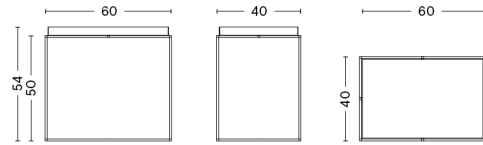

PACKAGING 1 box / 1 pcs. **BOX DIMENSIONS AND WEIGHT** 1 pcs. / W72 x D72 x H41 cm / 12,20 kg
PRODUCT STATUS Stock Item

SLIT TABLE HIGH

DESIGN HAY
SIZE Ø35 x H47 cm
 Ø13.78" x H18.5"
DETAILS Powder coated steel. Brass is crafted in high-gloss polished stainless steel and plated with a brass colour.
SALES QTY. 1 pcs.

TRAY TABLE / S

DESIGN HAY
SIZE L30 x W30 x H34 cm
 L11.81" x W11.81" x H13.39"
DETAILS Powder coated steel.
SALES QTY. 1 pcs.

MATERIAL	
FINISH	Steel
Black powder coated	1.799,00
White powder coated	1.799,00

PACKAGING 1 box / 1 pcs. **BOX DIMENSIONS AND WEIGHT** 1 pcs. / W36 x D36 x H36 cm / 5,50 kg
PRODUCT STATUS Stock Item

TRAY TABLE / M

DESIGN HAY
SIZE L40 x W40 x H44 cm
 L15.75" x W15.75" x H17.32"
DETAILS Powder coated steel.
SALES QTY. 1 pcs.

PACKAGING 1 box / 1 pcs. **BOX DIMENSIONS AND WEIGHT** 1 pcs. / W46 x D46 x H46 cm / 8,00 kg
PRODUCT STATUS Stock Item

TRAY TABLE / L

DESIGN HAY
SIZE L40 x W60 x H54 cm
 L15.75" x W23.62" x H21.26"
DETAILS Powder coated steel.
SALES QTY. 1 pcs.