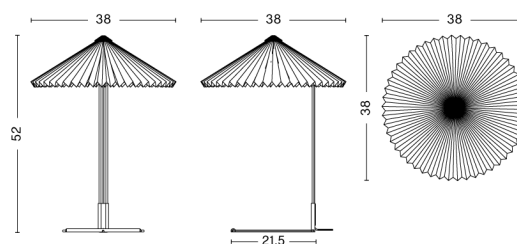

MATIN TABLE LAMP / L

DESIGN Inga Sempé
SIZE W38 x D38 x H52 cm
W14.96" x D14.96" x H20.47"
DETAILS Lamp shade in cotton fabric laminated to a PVC sheet. Lamp base in bent steel wire with a polished brass finish, precision cast steel counter weight with black injection moulded ABS hardware. Digital inline dimmer switch and cable are black for all colour variants.
LIGHT SOURCE INTEGRATED LED, 5W. 150LM. 2800K. Warm white
DIMMABLE Yes
SWITCH INLINE STEP DIMMER
IP 20
CORD LENGTH 200 cm
SUPPLY 220-240V
SALES QTY. 1 pcs.

ITEM NO	FINISH	EAN CODE	SEK INCL. VAT
4191235009000	Lavender cotton shade, polished brass base	 5 710441 275855	2.449,00
4191234009000	Green cotton shade, polished brass base	 5 710441 266198	2.449,00
4191233009000	Yellow cotton shade, polished brass base	 5 710441 266181	2.449,00
4191232009000	Bright red cotton shade, polished brass base	 5 710441 266174	2.449,00
4191231009000	White cotton shade, polished brass base	 5 710441 266167	2.449,00
4191236009000	Oxide red cotton shade, polished brass base	 5 710441 275862	2.449,00

PACKAGING 2 box / 1 pcs.   **BOX DIMENSIONS AND WEIGHT** 1 pcs. / W22.5 x D7.2 x H7.2 cm / 0.17 kg
PRODUCT STATUS Stock Item   1 pcs. / W55.4 x D24 x H6.5 cm / 1.1 kg