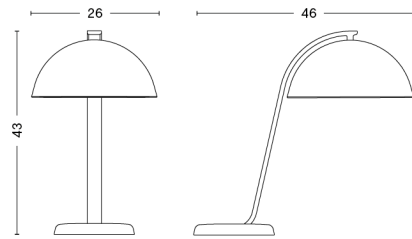

CLOCHE

DESIGN Lars Beller Fjetland
SIZE W26 x D46 x H43 cm
W10.24" x D18.11" x H16.93"
DETAILS Table lamp in steel shade and cast iron base.
LIGHT SOURCE LED E14 (A15), 5.5W. 470LM. 2800K. Warm white
DIMMABLE No
SWITCH INLINE SWITCH
IP 20
CORD LENGTH 200 cm
SUPPLY 220-240V
SALES QTY. 1 pcs.

ITEM NO	FINISH	EAN CODE	SEK INCL. VAT
4004564009000	Polished brass shade, black cast iron and aluminium base	 5 710441 036784	2.799,00
4004565009000	Mint green anodised aluminium shade, black cast iron and aluminium base	 5 710441 279709	2.799,00
4004566009000	Mocca anodised aluminium shade, black cast iron and aluminium base	 5 710441 279716	2.799,00
4004562009000	Black powder coated steel shade, black cast iron and aluminium base	 5 710441 029984	2.799,00

PACKAGING 1 box / 1 pcs. **BOX DIMENSIONS AND WEIGHT** 1 pcs. / W70 x D36 x H37,5 cm / 8,00 kg
PRODUCT STATUS Stock Item