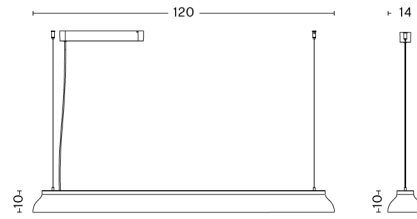

PC LINEAR

DESIGN Pierre Charpin
SIZE W120 x D14 x H10 cm
W47.24" x D5.51" x H3.94"
DETAILS Stamped aluminum shade with a wet spray finish. Extruded and injection moulded polycarbonat (PC) diffuser. Injection moulded ABS ceiling canopy. Silicone power cable.
LIGHT SOURCE INTEGRATED LED, 28W. 2300LM. 2800K. Warm white
DIMMABLE No
SWITCH No
IP 20
CORD LENGTH 400 cm
SUPPLY 220-240V
SALES QTY. 1 pcs.

ITEM NO	FINISH	EAN CODE	SEK INCL. VAT
4104021009000	Soft black wet sprayed aluminium	 5 710441 280446	4.949,00
4104023009000	Cream white wet sprayed aluminium	 5 710441 280453	4.949,00

PACKAGING	2 box / 1 pcs.	BOX DIMENSIONS AND WEIGHT	1 pcs. / W128 x D18 x H20 cm / 4 kg
PRODUCT STATUS	Stock Item		1 pcs. / W43 x D9 x H7.5 cm / 0.7 kg