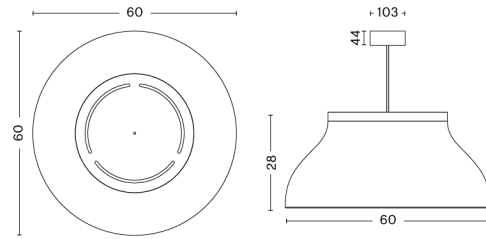

PC PENDANT / L

DESIGN Pierre Charpin
SIZE W60 x D60 x H28 cm
W23.62" x D23.62" x H11.02"
DETAILS Shade in anodised spun aluminium. Diffuser in injection moulded translucent polycarbonate. Cable in braided fabric with a PVC insulation. Cable is black for all variants. Recommended light source for S: 3 x LED G9 3-5W, 300-600lm, 2700-3000K, Warm White. For M: LED E27 (A19) 10-13W, 1000-1500lm, 2700-3000K, Warm White. For L: 3 x LED E27 (A19) 10-13W, 1000-1500lm, 2700-3000K, Warm White.
LIGHT SOURCE NOT INCLUDED
DIMMABLE No
SWITCH No
IP 20
CORD LENGTH 400 cm
SUPPLY 220-240V
SALES QTY. 1 pcs.

ITEM NO	FINISH	EAN CODE	SEK INCL. VAT
4104151009000	Soft black anodised aluminium	 5 710441 263746	4.449,00
4104151109000	Anodised aluminium	 5 710441 263753	4.449,00

PACKAGING 1 box / 1 pcs. **BOX DIMENSIONS AND WEIGHT** 1 pcs. / W62 x D62 x H45 cm / 5,50 kg
PRODUCT STATUS Stock Item