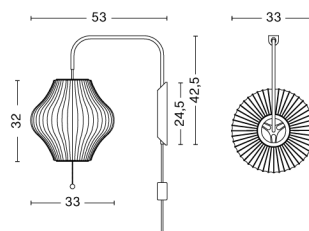

NELSON PEAR WALL SCONCE CABLED / S

DESIGN George Nelson
SIZE W33 x D53 x H42,5 cm
W12.99" x D20.87" x H16.73"
DETAILS Shade in webbing polymer. Frame top and bottom ring in coated and brushed metal and nickel. Wallbracket in walnut. Arm in brushed nickel steel that extends approximately 36 cm. Recommended light source: LED E27 (A15) 5-8W, 500-800lm, 2700-3000K, Warm White.
LIGHT SOURCE NOT INCLUDED
DIMMABLE No
SWITCH PULL SWITCH
IP 20
CORD LENGTH 366 cm
SUPPLY 220-240V
SALES QTY. 1 pcs.

ITEM NO	FINISH	EAN CODE	SEK INCL. VAT
936389	Off white webbing polymer	 5 710441 275190	8.699,00

PACKAGING 1 box / 1 pcs. **BOX DIMENSIONS AND WEIGHT** 1 pcs. / W40,6 x D43,2 x H40,6 cm / 3,60 kg
PRODUCT STATUS Stock Item