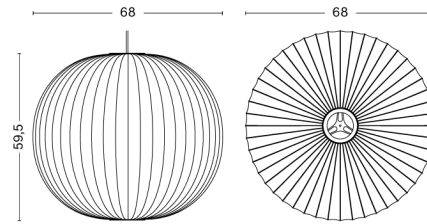

NELSON BALL BUBBLE PENDANT / L

DESIGN George Nelson
SIZE Ø68 x H59,5 cm
Ø26.77" x H23.43"
DETAILS Webbing polymer shade. Coated and brushed metal frame top and bottom ring. Cable with white PVC isolation. Recommended light source for S: LED E27 (A15) 5-8W, 500-800lm, 2700-3000K, Warm White. For M: LED E27 (A19) 10-13W, 1000-1500lm, 2700K, Warm White. For L: LED E27 (A19) 10-13W, 1000-1500lm, 2700K, Warm White.
LIGHT SOURCE NOT INCLUDED
DIMMABLE No
SWITCH No
IP 20
CORD LENGTH 183 cm
SUPPLY 220-240V
SALES QTY. 1 pcs.

ITEM NO	FINISH	EAN CODE	SEK INCL. VAT
936317	Off white webbing polymer	 5 710441 274957	8.699,00

PACKAGING 1 box / 1 pcs.   **BOX DIMENSIONS AND WEIGHT** 1 pcs. / W75 x D75 x H67 cm / 4,50 kg
PRODUCT STATUS Stock Item