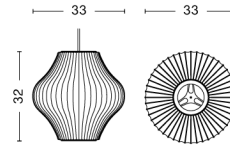

NELSON PEAR BUBBLE PENDANT / S

DESIGN George Nelson
SIZE Ø33 x H32 cm
Ø12.99" x H12.6"
DETAILS Webbing polymer shade. Coated and brushed metal frame top and bottom ring. Cable with white PVC isolation. Recommended light source for S: LED E27 (A15) 5-8W, 500-800lm, 2700-3000K, Warm White. For M: LED E27 (A19) 10-13W, 1000-1500lm, 2700K, Warm White.
LIGHT SOURCE NOT INCLUDED
DIMMABLE No
SWITCH No
IP 20
CORD LENGTH 183 cm
SUPPLY 220-240V
SALES QTY. 1 pcs.

ITEM NO	FINISH	EAN CODE	SEK INCL. VAT
936329	Off white webbing polymer	 5 710441 274995	6.199,00

PACKAGING 1 box / 1 pcs.   **BOX DIMENSIONS AND WEIGHT** 1 pcs. / W40 x D40 x H45,5 cm / 2,50 kg
PRODUCT STATUS Stock Item