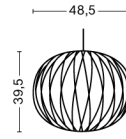

NELSON BALL CRISSCROSS BUBBLE PENDANT / M

DESIGN George Nelson
SIZE Ø48,5 x H39,5 cm
Ø19.09" x H15.55"
DETAILS Webbing polymer shade. Coated and brushed metal frame top and bottom ring. Cable with white PVC isolation. Recommended light source for S: LED E27 (A15) 5-8W, 500-800lm, 2700-3000K, Warm White. For M: LED E27 (A19) 10-13W, 1000-1500lm, 2700K, Warm White.
LIGHT SOURCE NOT INCLUDED
DIMMABLE No
SWITCH No
IP 20
CORD LENGTH 183 cm
SUPPLY 220-240V
SALES QTY. 1 pcs.

ITEM NO	FINISH	EAN CODE	SEK INCL. VAT
936350	Off white webbing polymer	 5 710441 275060	7.699,00

PACKAGING 1 box / 1 pcs.   **BOX DIMENSIONS AND WEIGHT** 1 pcs. / W57,5 x D57,5 x H45,5 cm / 3,00 kg
PRODUCT STATUS Stock Item