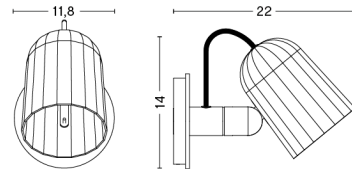

NOC WALL BUTTON

DESIGN SmithMatthias
SIZE W11,8 x D22 x H14 cm
W4.65" x D8.66" x H5.51"
DETAILS Lamp stem and base in machined aluminium.
Lamp shade in die cast aluminium. Black silicone cable for dark grey and white silicone cable for the off white version. Features a simple push button switch.
LIGHT SOURCE LED E14 (A15), 5.5W. 470LM. 2800K. Warm white
DIMMABLE No
SWITCH INTEGRATED SWITCH
IP 20
SUPPLY 220-240V
SALES QTY. 1 pcs.

ITEM NO	FINISH	EAN CODE	SEK INCL. VAT
4004501109000	Dark grey powder coated aluminium	 5 710441 241287	1.649,00
4004501009000	Off white powder coated aluminium	 5 710441 241270	1.649,00

PACKAGING 1 box / 1 pcs. **BOX DIMENSIONS AND WEIGHT** 1 pcs. / W26 x D23 x H13 cm / 1,30 kg
PRODUCT STATUS Stock Item