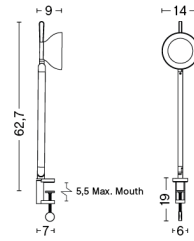

PC SINGLE ARM W. CLAMP

DESIGN Pierre Charpin
SIZE W14 x D9 x H62,7 cm
W5.51" x D3.54" x H24.69"
DETAILS Extruded aluminium arm with die cast aluminium joints. Shade in spun aluminium. Silicone cable cord.
LIGHT SOURCE INTEGRATED LED, 5.7W .407LM. 3100K. COOL WHITE
DIMMABLE Yes
SWITCH STEPLESS TOUCH DIMMER
IP 20
CORD LENGTH 200 cm
SUPPLY 220-240V
SALES QTY. 1 pcs.

ITEM NO	FINISH	EAN CODE	SEK INCL. VAT
4190911109000	Ash grey wet sprayed aluminium	 5 710441 258810	2.549,00
4190911009000	Soft black wet sprayed aluminium	 5 710441 258803	2.549,00

PACKAGING	2 box / 1 pcs.	BOX DIMENSIONS AND WEIGHT	1 pcs. / W16 x D8 x H7.5 cm / 1 kg
PRODUCT STATUS	Stock Item		1 pcs. / W55 x D18.5 x H11.5 cm / 1.5 kg