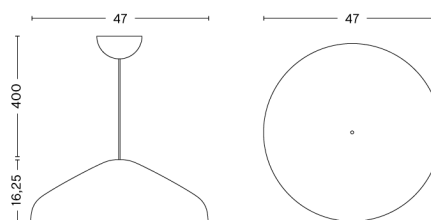

PAO STEEL PENDANT / 470

DESIGN Naoto Fukasawa
SIZE Ø47 x H16,5 cm
Ø18.5" x H6.5"
DETAILS Pressed steel shade with a high-gloss wet spray finish. Injection moulded opalescent acrylic (PMMA) diffuser. Braided fabric cable with a silicone insulation. Recommended light source for 230; 2 x LED G9 3-5W, 300-600lm, 2700-3000K Warm White. For 350; 2 x LED E14 (A15) 5-8W, 500-800lm, 2700-3000K Warm White. For 470; 2 xLED E27 (A19) 10-13W, 1000-1500lm, 2700-3000K Warm White.
LIGHT SOURCE NOT INCLUDED
DIMMABLE No
SWITCH No
IP 20
CORD LENGTH 400 cm
SUPPLY 220-240V
SALES QTY. 1 pcs.

ITEM NO	FINISH	EAN CODE	SEK INCL. VAT
9365635009000	Cool grey powder coated steel	 5 710441 280781	3.299,00
9365633009000	Cream white powder coated steel	 5 710441 280774	3.299,00
9365631009000	Soft black powder coated steel	 5 710441 280767	3.299,00

PACKAGING 1 box / 1 pcs. **BOX DIMENSIONS AND WEIGHT** 1 pcs. / W51,5 x D51,5 x H21 cm / 4,50 kg
PRODUCT STATUS Stock Item