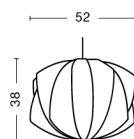

NELSON PROPELLER BUBBLE PENDANT / M

DESIGN George Nelson
SIZE Ø52 x H38 cm
Ø20.47" x H14.96"
DETAILS Webbing polymer shade. Coated and brushed metal frame top and bottom ring. Cable with white PVC isolation. Recommended light source: LED E27 (A19) 10-13W, 1000-1500lm, 2700K, Warm White.
LIGHT SOURCE NOT INCLUDED
DIMMABLE No
SWITCH No
IP 20
CORD LENGTH 183 cm
SUPPLY 220-240V
SALES QTY. 1 pcs.