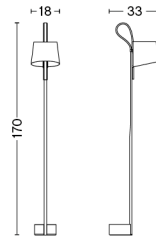

ROPE TRICK

DESIGN Stefan Diez
SIZE W18 x D33 x H170 cm
W7.09" x D12.99" x H66.93"
DETAILS Woven PET, aluminium, acrylic, polypropylene and ABS. Integrated LED module.
LIGHT SOURCE INTEGRATED LED, 10W. 410LM. 3000K. Warm white
DIMMABLE Yes
SWITCH STEPLESS TOUCH DIMMER
IP 20
CORD LENGTH 250 cm
SUPPLY 220-240V
SALES QTY. 1 pcs.

ITEM NO	FINISH	EAN CODE	SEK INCL. VAT
4004412509000	Black acrylic shade, black iron and ABS base, yellow woven PET	 5 710441 027171	5.749,00
4004411509000	Black acrylic shade, black iron and ABS base, beige woven PET	 5 710441 027164	5.749,00
4004411009000	Black acrylic shade, black iron and ABS base, black woven PET	 5 710441 027157	5.749,00

PACKAGING 1 box / 1 pcs. **BOX DIMENSIONS AND WEIGHT** 1 pcs. / W170 x D47 x H29 cm / 11,00 kg
PRODUCT STATUS Stock Item