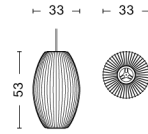

NELSON CIGAR BUBBLE PENDANT / M

DESIGN George Nelson
SIZE Ø33 x H53 cm
Ø12.99" x H20.87"
DETAILS Webbing polymer shade. Coated and brushed metal frame top and bottom ring. Cable with white PVC isolation. Recommended light source for S: LED E27 (A15) 5-8W, 500-800lm, 2700-3000K, Warm White. For M: LED E27 (A19) 10-13W, 1000-1500lm, 2700K, Warm White. For L: LED E27 (A19) 10-13W, 1000-1500lm, 2700K, Warm White.
LIGHT SOURCE NOT INCLUDED
DIMMABLE No
SWITCH No
IP 20
CORD LENGTH 183 cm
SUPPLY 220-240V
SALES QTY. 1 pcs.

ITEM NO	FINISH	EAN CODE	SEK INCL. VAT
936323	Off white webbing polymer	 5 710441 274971	6.699,00

PACKAGING 1 box / 1 pcs. **BOX DIMENSIONS AND WEIGHT** 1 pcs. / W40 x D40 x H62 cm / 3,00 kg
PRODUCT STATUS Stock Item