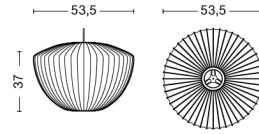

NELSON APPLE BUBBLE PENDANT / M

DESIGN George Nelson
SIZE Ø53,5 x H37 cm
Ø21.06" x H14.57"
DETAILS Webbing polymer shade. Coated and brushed metal frame top and bottom ring. Cable with white PVC isolation. Recommended light source: LED E27 (A19) 10-13W, 1000-1500lm, 2700K, Warm White.
LIGHT SOURCE NOT INCLUDED
DIMMABLE No
SWITCH No
IP 20
CORD LENGTH 183 cm
SUPPLY 220-240V
SALES QTY. 1 pcs.

ITEM NO	FINISH	EAN CODE	SEK INCL. VAT

936371	Off white webbing polymer