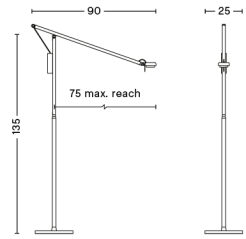

FIFTY-FIFTY FLOOR LAMP

DESIGN Sam Weller
SIZE W25 x D90 x H135 cm
W9.84" x D35.43" x H53.15"
DETAILS Wet spray and anodised aluminium, sand cast iron, powder coated steel, EVA foam pad, integrated LED module.
LIGHT SOURCE INTEGRATED LED, 4W. 360LM. 3000K. Warm white
DIMMABLE Yes
SWITCH TOUCH STEP DIMMER
IP 20
CORD LENGTH 200 cm
SUPPLY 220-240V
SALES QTY. 1 pcs.

ITEM NO	FINISH	EAN CODE	SEK INCL. VAT
4102131009000	Soft black powder coated aluminium	 5 710441 243113	5.749,00
4102132009000	Ash grey powder coated aluminium	 5 710441 243120	5.749,00

PACKAGING	PRODUCT STATUS	BOX DIMENSIONS AND WEIGHT
3 box / 1 pcs.	Stock Item	1 pcs. / W99.5 x D17 x H6 cm / 2 kg 1 pcs. / W31.5 x D30 x H7 cm / 3.5 kg 1 pcs. / W78 x D6.5 x H6.5 cm / 1.2 kg