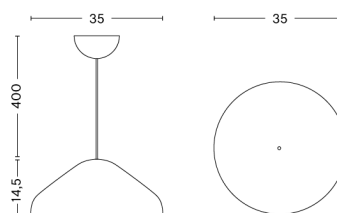

PAO STEEL PENDANT / 350

DESIGN Naoto Fukasawa
SIZE Ø35 x H14,5 cm
Ø13.78" x H5.71"
DETAILS Pressed steel shade with a high-gloss wet spray finish. Injection moulded opalescent acrylic (PMMA) diffuser. Braided fabric cable with a silicone insulation. Recommended light source for 230; 2 x LED G9 3-5W, 300-600lm, 2700-3000K Warm White. For 350; 2 x LED E14 (A15) 5-8W, 500-800lm, 2700-3000K Warm White. For 470; 2 xLED E27 (A19) 10-13W, 1000-1500lm, 2700-3000K Warm White.
LIGHT SOURCE NOT INCLUDED
DIMMABLE No
SWITCH No
IP 20
CORD LENGTH 400 cm
SUPPLY 220-240V
SALES QTY. 1 pcs.

ITEM NO	FINISH	EAN CODE	SEK INCL. VAT
9365621009000	Soft black powder coated steel	 5 710441 280736	2.449,00
9365623009000	Cream white powder coated steel	 5 710441 280743	2.449,00
9365625009000	Cool grey powder coated steel	 5 710441 280750	2.449,00

PACKAGING 1 box / 1 pcs. **BOX DIMENSIONS AND WEIGHT** 1 pcs. / W39 x D39 x H17,5 cm / 3,00 kg
PRODUCT STATUS Stock Item