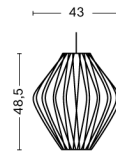

NELSON PEAR CRISSCROSS BUBBLE PENDANT / M

DESIGN George Nelson
SIZE Ø43 x H48,5 cm
Ø16.93" x H19.09"
DETAILS Webbing polymer shade. Coated and brushed metal frame top and bottom ring. Cable with white PVC isolation. Recommended light source for S: LED E27 (A15) 5-8W, 500-800lm, 2700-3000K, Warm White. For M: LED E27 (A19) 10-13W, 1000-1500lm, 2700K, Warm White.
LIGHT SOURCE NOT INCLUDED
DIMMABLE No
SWITCH No
IP 20
CORD LENGTH 183 cm
SUPPLY 220-240V
SALES QTY. 1 pcs.

ITEM NO	FINISH	EAN CODE	SEK INCL. VAT
936362	Off white webbing polymer	 5 710441 275107	8.399,00

PACKAGING 1 box / 1 pcs.   **BOX DIMENSIONS AND WEIGHT** 1 pcs. / W50 x D50 x H56 cm / 4,00 kg
PRODUCT STATUS Stock Item