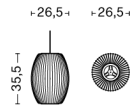

NELSON CIGAR BUBBLE PENDANT / S

DESIGN George Nelson
SIZE Ø26,5 x H35,5 cm
Ø10.43" x H13.98"
DETAILS Webbing polymer shade. Coated and brushed metal frame top and bottom ring. Cable with white PVC isolation. Recommended light source for S: LED E27 (A15) 5-8W, 500-800lm, 2700-3000K, Warm White. For M: LED E27 (A19) 10-13W, 1000-1500lm, 2700K, Warm White. For L: LED E27 (A19) 10-13W, 1000-1500lm, 2700K, Warm White.
LIGHT SOURCE NOT INCLUDED
DIMMABLE No
SWITCH No
IP 20
CORD LENGTH 183 cm
SUPPLY 220-240V
SALES QTY. 1 pcs.

ITEM NO	FINISH	EAN CODE	SEK INCL. VAT
936320	Off white webbing polymer	 5 710441 274964	5.799,00

PACKAGING 1 box / 1 pcs.   **BOX DIMENSIONS AND WEIGHT** 1 pcs. / W40 x D40 x H45,5 cm / 2,50 kg
PRODUCT STATUS Stock Item