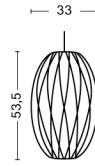

NELSON CIGAR CRISSCROSS BUBBLE PENDANT / M

DESIGN George Nelson
SIZE Ø33 x H53,5 cm
Ø12.99" x H21.06"
DETAILS Webbing polymer shade. Coated and brushed metal frame top and bottom ring. Cable with white PVC isolation. Recommended light source for S: LED E27 (A15) 5-8W, 500-800lm, 2700-3000K, Warm White. For M: LED E27 (A19) 10-13W, 1000-1500lm, 2700K, Warm White.
LIGHT SOURCE NOT INCLUDED
DIMMABLE No
SWITCH No
IP 20
CORD LENGTH 183 cm
SUPPLY 220-240V
SALES QTY. 1 pcs.

ITEM NO	FINISH	EAN CODE	SEK INCL. VAT
936356	Off white webbing polymer	 5 710441 275084	7.699,00

PACKAGING 1 box / 1 pcs.   **BOX DIMENSIONS AND WEIGHT** 1 pcs. / W40 x D40 x H62 cm / 3,00 kg
PRODUCT STATUS Stock Item