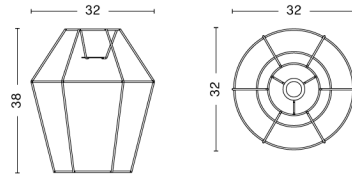

BONBON SHADE / 320

DESIGN Ana Kraš
SIZE W32 x D32 x H38 cm
W12.6" x D12.6" x H14.96"
DETAILS Powder coated steel frame. Exterior yarn is 80% wool and 20% nylon mix. Black cord sets are sold separately. Table cord set features an in-line rocker switch. Recommended light source for M: LED E27 (A19) 10-13W, 1000-1500lm, 2700K, Warm White. For L: LED E27 (A21 or G30) 10-13W, 1000-1500lm, 2700K, Warm White.
LIGHT SOURCE NOT INCLUDED
IP 20
SALES QTY. 1 pcs.

ITEM NO	FINISH	EAN CODE	SEK INCL. VAT
9362091009000	Yellow melange wool	 5 710441 272373	5.749,00
9362093009000	Grey melange wool	 5 710441 284871	5.749,00

PACKAGING 1 box / 1 pcs. **BOX DIMENSIONS AND WEIGHT** 1 pcs. / W44 x D38 x H38 cm / 0,75 kg
PRODUCT STATUS Stock Item