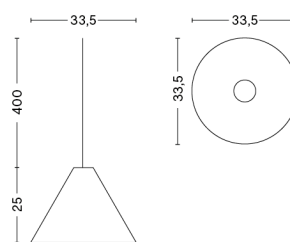

30 DEGREES WITH CORD SET / M / PENDANT

DESIGN Johan Van Hengel
SIZE Ø33,5 x H25 cm
Ø13.19" x H9.84"
DETAILS Veneered oak pendant shade with textile cord set. Recommended light source for S: LED E27 (A15) 5,5W, 470lm 2700K, Warm White. For M and L: LED E27 (A19) 10.5W, 810lm 2700K, Warm White. For XL: LED E27 (G30) 13W, 1055lm 2700K Warm White.,
LIGHT SOURCE NOT INCLUDED
DIMMABLE No
SWITCH No
IP 20
CORD LENGTH 400 cm
SUPPLY 220-240V
SALES QTY. 1 pcs.

ITEM NO	FINISH	EAN CODE	SEK INCL. VAT
4190331009000	Matt lacquered oak veneer shade, black cord set		1.749,00

PACKAGING	2 box / 1 pcs.	BOX DIMENSIONS AND WEIGHT	1 pcs. / W35 x D35 x H27 cm / 1.5 kg
PRODUCT STATUS	Stock Item		1 pcs. / W12.5 x D12.6 x H14.5 cm / 0.5 kg