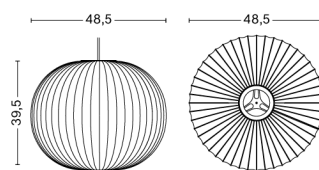

NELSON BALL BUBBLE PENDANT / M

DESIGN George Nelson
SIZE Ø48,5 x H39,5 cm
Ø19.09" x H15.55"
DETAILS Webbing polymer shade. Coated and brushed metal frame top and bottom ring. Cable with white PVC isolation. Recommended light source for S: LED E27 (A15) 5-8W, 500-800lm, 2700-3000K, Warm White. For M: LED E27 (A19) 10-13W, 1000-1500lm, 2700K, Warm White. For L: LED E27 (A19) 10-13W, 1000-1500lm, 2700K, Warm White.
LIGHT SOURCE NOT INCLUDED
DIMMABLE No
SWITCH No
IP 20
CORD LENGTH 183 cm
SUPPLY 220-240V
SALES QTY. 1 pcs.

ITEM NO	FINISH	EAN CODE	SEK INCL. VAT
936314	Off white webbing polymer		6.699,00

PACKAGING 1 box / 1 pcs. **BOX DIMENSIONS AND WEIGHT** 1 pcs. / W57,5 x D57,5 x H45,5 cm / 3,00 kg
PRODUCT STATUS Stock Item