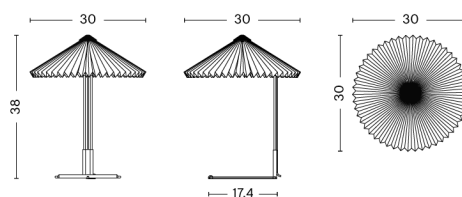

MATIN TABLE LAMP / S

DESIGN Inga Sempé
SIZE W30 x D30 x H38 cm
W11.81" x D11.81" x H14.96"
DETAILS Lamp shade in cotton fabric laminated to a PVC sheet. Lamp base in bent steel wire with a polished brass finish, precision cast steel counter weight with black injection moulded ABS hardware. Digital inline dimmer switch and cable are black for all colour variants.
LIGHT SOURCE INTEGRATED LED, 5W. 150LM. 2800K. Warm white
DIMMABLE Yes
SWITCH INLINE STEP DIMMER
IP 20
CORD LENGTH 200 cm
SUPPLY 220-240V
SALES QTY. 1 pcs.

ITEM NO	FINISH	EAN CODE	SEK INCL. VAT
4191214009000	Green cotton shade, polished brass base	 5 710441 266150	1.999,00
4191211009000	White cotton shade, polished brass base	 5 710441 266129	1.999,00
4191212009000	Bright red cotton shade, polished brass base	 5 710441 266136	1.999,00
4191213009000	Yellow cotton shade, polished brass base	 5 710441 266143	1.999,00
4191215009000	Lavender cotton shade, polished brass base	 5 710441 275794	1.999,00
4191216009000	Oxide red cotton shade, polished brass base	 5 710441 275800	1.999,00

PACKAGING 2 box / 1 pcs. **BOX DIMENSIONS AND WEIGHT** 1 pcs. / W7.3 x D7.3 x H1.8 cm / 0.17 kg
PRODUCT STATUS Stock Item 1 pcs. / W42 x D23.5 x H6.5 cm / 1 kg