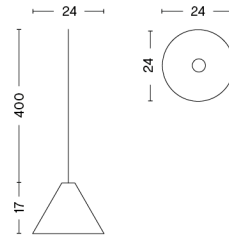

30 DEGREES WITH CORD SET / S / PENDANT

DESIGN Johan Van Hengel
SIZE Ø24 x H17 cm
Ø9.45" x H6.69"
DETAILS Veneered oak pendant shade with textile cord set. Recommended light source for S: LED E27 (A15) 5,5W, 470lm 2700K, Warm White. For M and L: LED E27 (A19) 10.5W, 810lm 2700K, Warm White. For XL: LED E27 (G30) 13W, 1055lm 2700K Warm White.,
LIGHT SOURCE NOT INCLUDED
DIMMABLE No
SWITCH No
IP 20
CORD LENGTH 400 cm
SUPPLY 220-240V
SALES QTY. 1 pcs.

ITEM NO	FINISH	EAN CODE	SEK INCL. VAT
4190131009000	Matt lacquered oak veneer shade, black cord set		1.399,00

PACKAGING 2 box / 1 pcs. **BOX DIMENSIONS AND WEIGHT** 1 pcs. / W27 x D27 x H19 cm / 0.5 kg
PRODUCT STATUS Stock Item 1 pcs. / W12.5 x D12.6 x H14.5 cm / 0.5 kg