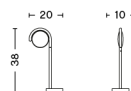

MARSELIS TABLE LAMP

DESIGN Kaschkasch
SIZE W10 x D20 x H38 cm
W3.94" x D7.87" x H14.96"
DETAILS Wet spray aluminium, moulded PMMA,
moulded Polycarbonate, sand cast iron,
powder coated steel, EVA foam pad,
integrated LED strip.
LIGHT SOURCE INTEGRATED LED, 4W. 213LM. 2700K. Warm
white
DIMMABLE Yes
SWITCH TOUCH STEP DIMMER
IP 20
CORD LENGTH 200 cm
SUPPLY 220-240V
SALES QTY. 1 pcs.

ITEM NO	FINISH	EAN CODE	SEK INCL. VAT
419112009000	Ash grey powder coated aluminium	 5 710441 261308	1.999,00
419111009000	Soft black powder coated aluminium	 5 710441 261292	1.999,00
419113009000	Khaki green powder coated aluminium	 5 710441 261315	1.999,00

PACKAGING 1 box / 1 pcs. **BOX DIMENSIONS AND WEIGHT** 1 pcs. / W44,5 x D19 x H15 cm / 2,00 kg
PRODUCT STATUS Stock Item