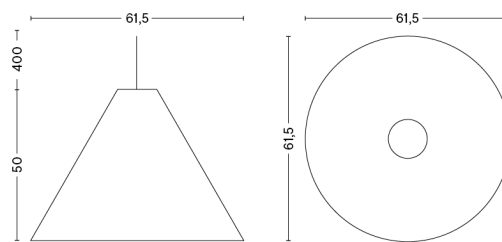

30 DEGREES WITH CORD SET / XL / PENDANT

DESIGN Johan Van Hengel
SIZE Ø61,5 x H50 cm
Ø24.21" x H19.69"
DETAILS Veneered oak pendant shade with textile cord set. Recommended light source for S: LED E27 (A15) 5,5W, 470lm 2700K, Warm White. For M and L: LED E27 (A19) 10.5W, 810lm 2700K, Warm White. For XL: LED E27 (G30) 13W, 1055lm 2700K Warm White.,
LIGHT SOURCE NOT INCLUDED
DIMMABLE No
SWITCH No
IP 20
CORD LENGTH 400 cm
SUPPLY 220-240V
SALES QTY. 1 pcs.

ITEM NO	FINISH	EAN CODE	SEK INCL. VAT
4190451009000	Matt lacquered oak veneer shade, black cord set		3.399,00

PACKAGING	2 box / 1 pcs.	BOX DIMENSIONS AND WEIGHT	1 pcs. / W63 x D63 x H53 cm / 3.5 kg
PRODUCT STATUS	Stock Item		1 pcs. / W12.5 x D12.6 x H14.5 cm / 0.5 kg