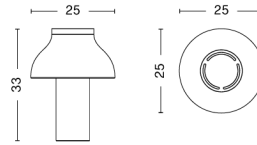

PC TABLE LAMP / S

DESIGN Pierre Charpin
SIZE W25 x D25 x H33 cm
W9.84" x D9.84" x H12.99"
DETAILS Shade in anodised spun Aluminium. Base in anodised extruded aluminium with a cast iron internal weight. Diffuser in injection moulded translucent polycarbonate. Cable in black for all variants. Recommended light source: Dimmable LED E27 (A19) 10-13W, 1000-1500lm, 2700-3000K, Warm White.
LIGHT SOURCE NOT INCLUDED
SWITCH TOUCH STEP DIMMER
IP 20
CORD LENGTH 200 cm
SUPPLY 220-240V
SALES QTY. 1 pcs.

ITEM NO	FINISH	EAN CODE	SEK INCL. VAT
4104211109000	Anodised aluminium	 5 710441 263777	2.449,00
4104211009000	Soft black anodised aluminium	 5 710441 263760	2.449,00

PACKAGING 2 box / 1 pcs. **BOX DIMENSIONS AND WEIGHT** 1 pcs. / W16.5 x D16.5 x H23.5 cm / 1.3 kg
PRODUCT STATUS Stock Item 1 pcs. / W31.5 x D31.5 x H20 cm / 1 kg