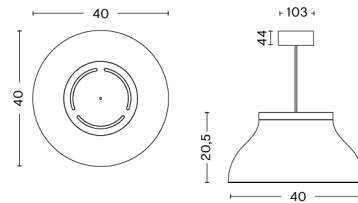

PC PENDANT / M

DESIGN Pierre Charpin
SIZE W40 x D40 x H20,5 cm
W15.75" x D15.75" x H8.07"
DETAILS Shade in anodised spun aluminium. Diffuser in injection moulded translucent polycarbonate. Cable in braided fabric with a PVC insulation. Cable is black for all variants. Recommended light source for S: 3 x LED G9 3-5W, 300-600lm, 2700-3000K, Warm White. For M: LED E27 (A19) 10-13W, 1000-1500lm, 2700-3000K, Warm White. For L: 3 x LED E27 (A19) 10-13W, 1000-1500lm, 2700-3000K, Warm White.
LIGHT SOURCE NOT INCLUDED
DIMMABLE No
SWITCH No
IP 20
CORD LENGTH 400 cm
SUPPLY 220-240V
SALES QTY. 1 pcs.

ITEM NO	FINISH	EAN CODE	SEK INCL. VAT
4104131009000	Soft black anodised aluminium	 5 710441 263708	2.799,00
4104131109000	Anodised aluminium	 5 710441 263715	2.799,00
4104131209000	Emerald green anodised aluminium	 5 710441 263722	2.799,00

PACKAGING 1 box / 1 pcs. **BOX DIMENSIONS AND WEIGHT** 1 pcs. / W46,5 x D46,5 x H26 cm / 1,50 kg
PRODUCT STATUS Stock Item