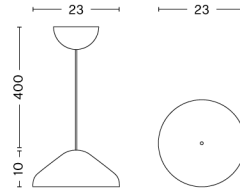

PAO STEEL PENDANT / 230

DESIGN Naoto Fukasawa
SIZE Ø23 x H10 cm
Ø9.06" x H3.94"
DETAILS Pressed steel shade with a high-gloss wet spray finish. Injection moulded opalescent acrylic (PMMA) diffuser. Braided fabric cable with a silicone insulation. Recommended light source for 230; 2 x LED G9 3-5W, 300-600lm, 2700-3000K Warm White. For 350; 2 x LED E14 (A15) 5-8W, 500-800lm, 2700-3000K Warm White. For 470; 2 xLED E27 (A19) 10-13W, 1000-1500lm, 2700-3000K Warm White.
LIGHT SOURCE NOT INCLUDED
DIMMABLE No
SWITCH No
IP 20
CORD LENGTH 400 cm
SUPPLY 220-240V
SALES QTY. 1 pcs.

ITEM NO	FINISH	EAN CODE	SEK INCL. VAT
9365613009000	Cream white powder coated steel	 5 710441 280705	1.649,00
9365614009000	Red powder coated steel	 5 710441 280729	1.649,00
9365615009000	Cool grey powder coated steel	 5 710441 280712	1.649,00
9365611009000	Soft black powder coated steel	 5 710441 280699	1.649,00

PACKAGING 1 box / 1 pcs.
PRODUCT STATUS Stock Item

BOX DIMENSIONS AND WEIGHT

1 pcs. / W27 x D27 x H15 cm / 1,60 kg