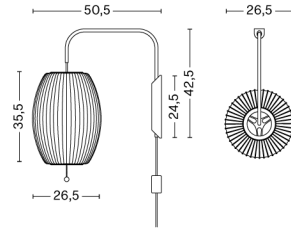

NELSON CIGAR WALL SCONCE CABLED / S

DESIGN George Nelson
SIZE W26,5 x D50,5 x H42,5 cm
W10.43" x D19.88" x H16.73"
DETAILS Shade in webbing polymer. Frame top and bottom ring in coated and brushed metal and nickel. Wallbracket in walnut. Arm in brushed nickel steel that extends approximately 36 cm. Recommended light source: LED E27 (A15) 5-8W, 500-800lm, 2700-3000K, Warm White.
LIGHT SOURCE NOT INCLUDED
DIMMABLE No
SWITCH PULL SWITCH
IP 20
CORD LENGTH 366 cm
SUPPLY 220-240V
SALES QTY. 1 pcs.

ITEM NO	FINISH	EAN CODE	SEK INCL. VAT
936386	Off white webbing polymer	 5 710441 275183	7.699,00

PACKAGING 1 box / 1 pcs.
PRODUCT STATUS Stock Item

BOX DIMENSIONS AND WEIGHT 1 pcs. / W25,4 x D48,3 x H48,3 cm / 3,60 kg