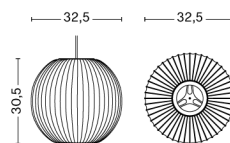

# NELSON BALL BUBBLE PENDANT / S

**DESIGN** George Nelson  
**SIZE** Ø32,5 x H30,5 cm  
 Ø12.8" x H12.01"  
**DETAILS** Webbing polymer shade. Coated and brushed metal frame top and bottom ring. Cable with white PVC isolation. Recommended light source for S: LED E27 (A15) 5-8W, 500-800lm, 2700-3000K, Warm White. For M: LED E27 (A19) 10-13W, 1000-1500lm, 2700K, Warm White. For L: LED E27 (A19) 10-13W, 1000-1500lm, 2700K, Warm White.  
**LIGHT SOURCE** NOT INCLUDED  
**DIMMABLE** No  
**SWITCH** No  
**IP** 20  
**CORD LENGTH** 183 cm  
**SUPPLY** 220-240V  
**SALES QTY.** 1 pcs.