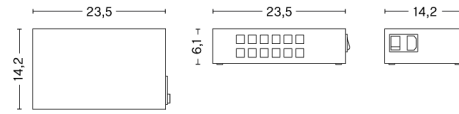

USB CHARGING STATION FOR PC PORTABLE

SIZE L23,5 x W6 x H14 cm
L9.25" x W2.36" x H5.51"

DETAILS Fabricated sheet steel case with a powder coated finish in black, the USB charging station can charge 24 independent USB powered devices simultaneously.

SALES QTY. 1 pcs.

ITEM NO	FINISH	EAN CODE	SEK INCL. VAT
410439	Black powder coated steel	 5 710441 274841	1.649,00

PACKAGING 1 box / 1 pcs. **BOX DIMENSIONS AND WEIGHT** 1 pcs. / W25,5 x D20 x H7 cm / 1,80 kg

PRODUCT STATUS Stock Item