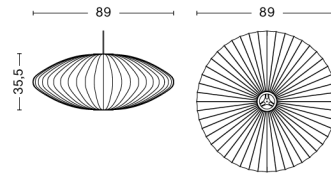

NELSON SAUCER BUBBLE PENDANT / L

DESIGN George Nelson
SIZE Ø89 x H35,5 cm
Ø35.04" x H13.98"
DETAILS Webbing polymer shade. Coated and brushed metal frame top and bottom ring. Cable with white PVC isolation. Recommended light source for S: LED E27 (A15) 5-8W, 500-800lm, 2700-3000K, Warm White. For M: LED E27 (A19) 10-13W, 1000-1500lm, 2700K, Warm White. For L and XL: LED E27 (A19) 10-13W, 1000-1500lm, 2700K, Warm White.
LIGHT SOURCE NOT INCLUDED
DIMMABLE No
SWITCH No
IP 20
CORD LENGTH 183 cm
SUPPLY 220-240V
SALES QTY. 1 pcs.

ITEM NO	FINISH	EAN CODE	SEK INCL. VAT
936341	Off white webbing polymer	 5 710441 275039	8.899,00

PACKAGING 1 box / 1 pcs. **BOX DIMENSIONS AND WEIGHT** 1 pcs. / W73,5 x D73,5 x H34 cm / 7,00 kg
PRODUCT STATUS Stock Item