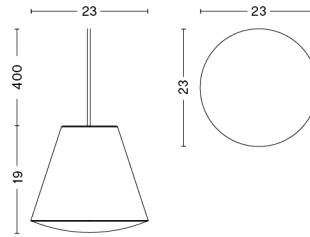

SINKER / S / PENDANT

DESIGN HAY
SIZE Ø23 x H19 cm
Ø9.06" x H7.48"
DETAILS Shade in textured ABS with acrylic diffuser and textile cord.
LIGHT SOURCE LED E27 (A19), 10.5W. 810LM. 2800K. Warm white
DIMMABLE No
SWITCH No
IP 20
CORD LENGTH 400 cm
SUPPLY 220-240V
SALES QTY. 1 pcs.

ITEM NO	FINISH	EAN CODE	SEK INCL. VAT
4004752009000	Cream white moulded acrylic	 5 710441 036548	2.149,00
4004751509000	Dusty grey moulded acrylic	 5 710441 030966	2.149,00
4004752509000	Oxide red moulded acrylic	 5 710441 206538	2.149,00
4004751009000	Soft black moulded acrylic	 5 710441 030959	2.149,00

PACKAGING 1 box / 1 pcs.
PRODUCT STATUS Stock Item

BOX DIMENSIONS AND WEIGHT 1 pcs. / W31 x D30 x H29 cm / 2,00 kg