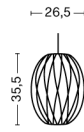

NELSON CIGAR CRISSCROSS BUBBLE PENDANT / S

DESIGN George Nelson
SIZE Ø26,5 x H35,5 cm
Ø10.43" x H13.98"
DETAILS Webbing polymer shade. Coated and brushed metal frame top and bottom ring. Cable with white PVC isolation. Recommended light source for S: LED E27 (A15) 5-8W, 500-800lm, 2700-3000K, Warm White. For M: LED E27 (A19) 10-13W, 1000-1500lm, 2700K, Warm White.
LIGHT SOURCE NOT INCLUDED
DIMMABLE No
SWITCH No
IP 20
CORD LENGTH 183 cm
SUPPLY 220-240V
SALES QTY. 1 pcs.

ITEM NO	FINISH	EAN CODE	SEK INCL. VAT
936353	Off white webbing polymer	 5 710441 275077	6.199,00

PACKAGING 1 box / 1 pcs.   **BOX DIMENSIONS AND WEIGHT** 1 pcs. / W40 x D40 x H62,5 cm / 2,50 kg
PRODUCT STATUS Stock Item