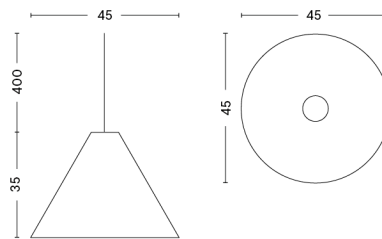

30 DEGREES WITH CORD SET / L / PENDANT

DESIGN Johan Van Hengel
SIZE Ø45 x H35 cm
Ø17.72" x H13.78"
DETAILS Veneered oak pendant shade with textile cord set. Recommended light source for S: LED E27 (A15) 5,5W, 470lm 2700K, Warm White. For M and L: LED E27 (A19) 10.5W, 810lm 2700K, Warm White. For XL: LED E27 (G30) 13W, 1055lm 2700K Warm White.,
LIGHT SOURCE NOT INCLUDED
DIMMABLE No
SWITCH No
IP 20
CORD LENGTH 400 cm
SUPPLY 220-240V
SALES QTY. 1 pcs.

ITEM NO	FINISH	EAN CODE	SEK INCL. VAT
4190391009000	Matt lacquered oak veneer shade, black cord set	 5 710441 207757	2.799,00

PACKAGING 2 box / 1 pcs. **BOX DIMENSIONS AND WEIGHT** 1 pcs. / W46 x D46 x H38 cm / 2 kg
PRODUCT STATUS Stock Item 1 pcs. / W12.5 x D12.6 x H14.5 cm / 0.5 kg