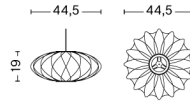

NELSON SAUCER CRISSCROSS BUBBLE PENDANT / S

DESIGN George Nelson
SIZE Ø44,5 x H19 cm
Ø17.52" x H7.48"

DETAILS Webbing polymer shade. Coated and brushed metal frame top and bottom ring. Cable with white PVC isolation. Recommended light source for S: LED E27 (A15) 5-8W, 500-800lm, 2700-3000K, Warm White. For M: LED E27 (A19) 10-13W, 1000-1500lm, 2700K, Warm White.

LIGHT SOURCE NOT INCLUDED

DIMMABLE No

SWITCH No

IP 20

CORD LENGTH 183 cm

SUPPLY 220-240V

SALES QTY. 1 pcs.

ITEM NO	FINISH	EAN CODE	SEK INCL. VAT
936365	Off white webbing polymer	 5 710441 275114	6.199,00

PACKAGING 1 box / 1 pcs.
PRODUCT STATUS Stock Item

BOX DIMENSIONS AND WEIGHT 1 pcs. / W50 x D50 x H25,5 cm / 2,50 kg