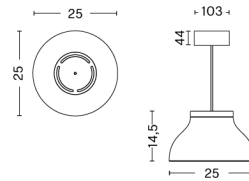

PC PENDANT / S

DESIGN Pierre Charpin
SIZE W25 x D25 x H14,5 cm
W9.84" x D9.84" x H5.71"
DETAILS Shade in anodised spun aluminium. Diffuser in injection moulded translucent polycarbonate. Cable in braided fabric with a PVC insulation. Cable is black for all variants. Recommended light source for S: 3 x LED G9 3-5W, 300-600lm, 2700-3000K, Warm White. For M: LED E27 (A19) 10-13W, 1000-1500lm, 2700-3000K, Warm White. For L: 3 x LED E27 (A19) 10-13W, 1000-1500lm, 2700-3000K, Warm White.
LIGHT SOURCE NOT INCLUDED
DIMMABLE No
SWITCH No
IP 20
CORD LENGTH 400 cm
SUPPLY 220-240V
SALES QTY. 1 pcs.

ITEM NO	FINISH	EAN CODE	SEK INCL. VAT
4104111009000	Soft black anodised aluminium	 5 710441 263661	1.649,00
4104111109000	Anodised aluminium	 5 710441 263678	1.649,00
4104111209000	Emerald green anodised aluminium	 5 710441 263685	1.649,00
4104111309000	Blush red anodised aluminium	 5 710441 263692	1.649,00

PACKAGING 1 box / 1 pcs. **BOX DIMENSIONS AND WEIGHT** 1 pcs. / W31,5 x D31,5 x H20 cm / 1,30 kg
PRODUCT STATUS Stock Item