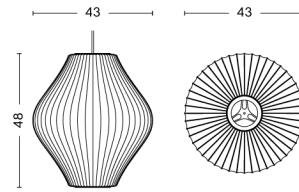

NELSON PEAR BUBBLE PENDANT / M

DESIGN George Nelson
SIZE Ø43 x H48,5 cm
Ø16.93" x H19.09"
DETAILS Webbing polymer shade. Coated and brushed metal frame top and bottom ring. Cable with white PVC isolation. Recommended light source for S: LED E27 (A15) 5-8W, 500-800lm, 2700-3000K, Warm White. For M: LED E27 (A19) 10-13W, 1000-1500lm, 2700K, Warm White.
LIGHT SOURCE NOT INCLUDED
DIMMABLE No
SWITCH No
IP 20
CORD LENGTH 183 cm
SUPPLY 220-240V
SALES QTY. 1 pcs.

ITEM NO	FINISH	EAN CODE	SEK INCL. VAT
936332	Off white webbing polymer	 5 710441 275008	7.399,00

PACKAGING 1 box / 1 pcs.   **BOX DIMENSIONS AND WEIGHT** 1 pcs. / W50 x D50 x H56 cm / 4,00 kg
PRODUCT STATUS Stock Item