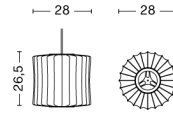

# NELSON LANTERN BUBBLE PENDANT / S

**DESIGN** George Nelson  
**SIZE** Ø28 x H26,5 cm  
 Ø11.02" x H10.43"  
**DETAILS** Webbing polymer shade. Coated and brushed metal frame top and bottom ring. Cable with white PVC isolation. Recommended light source: LED E27 (A15) 5-8W, 500-800lm, 2700-3000K, Warm White.  
**LIGHT SOURCE** NOT INCLUDED  
**DIMMABLE** No  
**SWITCH** No  
**IP** 20  
**CORD LENGTH** 183 cm  
**SUPPLY** 220-240V  
**SALES QTY.** 1 pcs.