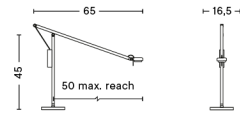

FIFTY-FIFTY MINI

DESIGN Sam Weller
SIZE W16,5 x D65 x H45 cm
W6.5" x D25.59" x H17.72"
DETAILS Wet spray and anodised aluminium, sand cast iron, powder coated steel, EVA foam pad, integrated LED module.
LIGHT SOURCE INTEGRATED LED, 4W. 360LM. 3000K. Warm white
DIMMABLE Yes
SWITCH TOUCH STEP DIMMER
IP 20
CORD LENGTH 200 cm
SUPPLY 220-240V
SALES QTY. 1 pcs.

ITEM NO	FINISH	EAN CODE	SEK INCL. VAT
4102172009000	Ash grey powder coated aluminium	 5 710441 248361	2.949,00
4102171009000	Soft black powder coated aluminium	 5 710441 248354	2.949,00

PACKAGING	2 box / 1 pcs.	BOX DIMENSIONS AND WEIGHT	1 pcs. / W75.5 x D17 x H6 cm / 1.5 kg
PRODUCT STATUS	Stock Item		1 pcs. / W25.5 x D24 x H5 cm / 2.5 kg