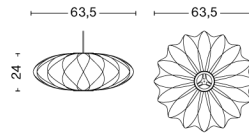

NELSON SAUCER CRISSCROSS BUBBLE PENDANT / M

DESIGN George Nelson
SIZE Ø63,5 x H24 cm
Ø25" x H9.45"
DETAILS Webbing polymer shade. Coated and brushed metal frame top and bottom ring. Cable with white PVC isolation. Recommended light source for S: LED E27 (A15) 5-8W, 500-800lm, 2700-3000K, Warm White. For M: LED E27 (A19) 10-13W, 1000-1500lm, 2700K, Warm White.
LIGHT SOURCE NOT INCLUDED
DIMMABLE No
SWITCH No
IP 20
CORD LENGTH 183 cm
SUPPLY 220-240V
SALES QTY. 1 pcs.

ITEM NO	FINISH	EAN CODE	SEK INCL. VAT
936368	Off white webbing polymer	 5 710441 275121	7.199,00

PACKAGING 1 box / 1 pcs. **BOX DIMENSIONS AND WEIGHT** 1 pcs. / W73,5 x D73,5 x H34 cm / 4,00 kg
PRODUCT STATUS Stock Item