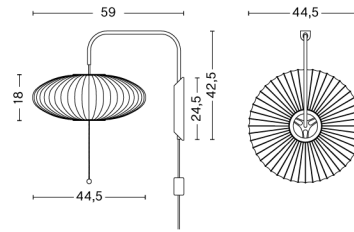

NELSON SAUCER WALL SCONCE CABLED / S

DESIGN George Nelson
SIZE W44,5 x D59 x H42,5 cm
W17.52" x D23.23" x H16.73"
DETAILS Shade in webbing polymer. Frame top and bottom ring in coated and brushed metal and nickel. Wallbracket in walnut. Arm in brushed nickel steel that extends approximately 36 cm. Recommended light source: LED E27 (A15) 5-8W, 500-800lm, 2700-3000K, Warm White.
LIGHT SOURCE NOT INCLUDED
DIMMABLE No
SWITCH PULL SWITCH
IP 20
CORD LENGTH 366 cm
SUPPLY 220-240V
SALES QTY. 1 pcs.

ITEM NO	FINISH	EAN CODE	SEK INCL. VAT
936392	Off white webbing polymer	 5 710441 275206	7.699,00

PACKAGING 1 box / 1 pcs. **BOX DIMENSIONS AND WEIGHT** 1 pcs. / W25,4 x D48,3 x H48,3 cm / 3,60 kg
PRODUCT STATUS Stock Item