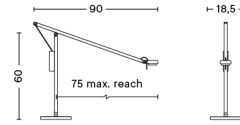

FIFTY-FIFTY TABLE LAMP

DESIGN Sam Weller
SIZE W18,5 x D90 x H60 cm
W7.28" x D35.43" x H23.62"
DETAILS Wet spray and anodised aluminium, sand cast iron, powder coated steel, EVA foam pad, integrated LED module.
LIGHT SOURCE INTEGRATED LED, 4W. 360LM. 3000K. Warm white
DIMMABLE Yes
SWITCH TOUCH STEP DIMMER
IP 20
CORD LENGTH 200 cm
SUPPLY 220-240V
SALES QTY. 1 pcs.

ITEM NO	FINISH	EAN CODE	SEK INCL. VAT
4102111009000	Soft black powder coated aluminium	 5 710441 243090	3.299,00
4102112009000	Ash grey powder coated aluminium	 5 710441 243106	3.299,00

PACKAGING	2 box / 1 pcs.	BOX DIMENSIONS AND WEIGHT	1 pcs. / W99.5 x D17 x H6 cm / 2 kg
PRODUCT STATUS	Stock Item		1 pcs. / W25.5 x D24 x H5 cm / 3 kg