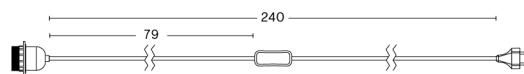

CORD SET TABLE

SIZE	Ø4 x L240 cm Ø1.57" x L94.49"
DETAILS	Suitable for Bonbon Table Lamp. Features an in-line rocker switch. Recommended light source LED E27 max. 15.
LIGHT SOURCE	NOT INCLUDED
DIMMABLE	No
SWITCH	INLINE SWITCH
IP	20
CORD LENGTH	240 cm
SUPPLY	220-240V
SALES QTY.	1 pcs.

ITEM NO	FINISH	EAN CODE	SEK INCL. VAT
418982	Black textured ABS	 5 710441 274131	419,00

PACKAGING	1 box / 1 pcs.	BOX DIMENSIONS AND WEIGHT	1 pcs. / W7,5 x D7,5 x H33 cm / 0,50 kg
PRODUCT STATUS	Stock Item