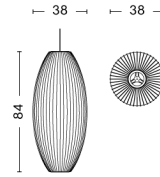

NELSON CIGAR BUBBLE PENDANT / L

DESIGN George Nelson
SIZE Ø38 x H84 cm
Ø14.96" x H33.07"
DETAILS Webbing polymer shade. Coated and brushed metal frame top and bottom ring. Cable with white PVC isolation. Recommended light source for S: LED E27 (A15) 5-8W, 500-800lm, 2700-3000K, Warm White. For M: LED E27 (A19) 10-13W, 1000-1500lm, 2700K, Warm White. For L: LED E27 (A19) 10-13W, 1000-1500lm, 2700K, Warm White.
LIGHT SOURCE NOT INCLUDED
DIMMABLE No
SWITCH No
IP 20
CORD LENGTH 183 cm
SUPPLY 220-240V
SALES QTY. 1 pcs.

ITEM NO	FINISH	EAN CODE	SEK INCL. VAT
936326	Off white webbing polymer	 5 710441 274988	8.699,00

PACKAGING 1 box / 1 pcs. **BOX DIMENSIONS AND WEIGHT** 1 pcs. / W40 x D40 x H91 cm / 4,50 kg
PRODUCT STATUS Stock Item