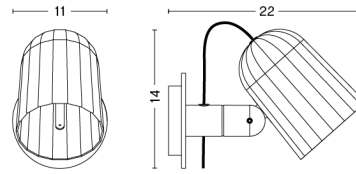

NOC WALL

DESIGN SmithMatthias
SIZE W11 x D22 x H14 cm
W4.33" x D8.66" x H5.51"
DETAILS Lamp stem and base in machined aluminium.
Lamp shade in die cast aluminium. Black
silicone cable for dark grey and white silicone
cable for the off white version.
LIGHT SOURCE LED E14 (A15), 5.5W. 470LM. 2800K. Warm
white
DIMMABLE No
SWITCH INLINE SWITCH
IP 20
CORD LENGTH 200 cm
SUPPLY 220-240V
SALES QTY. 1 pcs.

ITEM NO	FINISH	EAN CODE	SEK INCL. VAT
4004521109000	Dark grey powder coated aluminium	 5 710441 178453	1.649,00
4004521009000	Off white powder coated aluminium	 5 710441 178446	1.649,00

PACKAGING 1 box / 1 pcs. **BOX DIMENSIONS AND WEIGHT** 1 pcs. / W23 x D23 x H26 cm / 1,40 kg
PRODUCT STATUS Stock Item