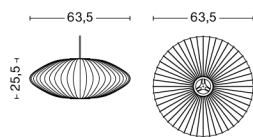

NELSON SAUCER BUBBLE PENDANT / M

DESIGN George Nelson
SIZE Ø63,5 x H25,5 cm
Ø25" x H10.04"
DETAILS Webbing polymer shade. Coated and brushed metal frame top and bottom ring. Cable with white PVC isolation. Recommended light source for S: LED E27 (A15) 5-8W, 500-800lm, 2700-3000K, Warm White. For M: LED E27 (A19) 10-13W, 1000-1500lm, 2700K, Warm White. For L and XL: LED E27 (A19) 10-13W, 1000-1500lm, 2700K, Warm White.
LIGHT SOURCE NOT INCLUDED
DIMMABLE No
SWITCH No
IP 20
CORD LENGTH 183 cm
SUPPLY 220-240V
SALES QTY. 1 pcs.

ITEM NO	FINISH	EAN CODE	SEK INCL. VAT
936338	Off white webbing polymer	 5 710441 275022	6.799,00

PACKAGING 1 box / 1 pcs. **BOX DIMENSIONS AND WEIGHT** 1 pcs. / W50 x D50 x H34 cm / 4,00 kg
PRODUCT STATUS Stock Item