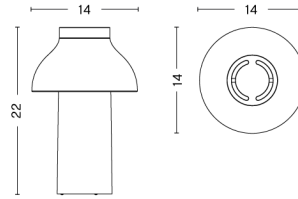

PC PORTABLE

DESIGN Pierre Charpin
SIZE W14 x D14 x H22 cm
W5.51" x D5.51" x H8.66"
DETAILS Body in injection moulded ABS, with a translucent PP diffuser. Shade in injection moulded opaque ABS for Soft Black and Olive lamp, translucent PP for Cream White. Lamp is charged with the supplied micro USB Cable. Charging station for up to 24. pcs. available for purchase.
LIGHT SOURCE LED G4, 3.5W. 3.6V. 220LM. 3000K Warm white
DIMMABLE Yes
SWITCH TOUCH STEP DIMMER
IP 43
SUPPLY 220-240V
SALES QTY. 1 pcs.

ITEM NO	FINISH	EAN CODE	SEK INCL. VAT
4104311009000	Soft black ABS	 5 710441 267874	819,00
4104312009000	Olive ABS	 5 710441 267881	819,00
4104313009000	Cream white ABS	 5 710441 267898	819,00

PACKAGING 1 box / 1 pcs. **BOX DIMENSIONS AND WEIGHT** 1 pcs. / W15 x D15 x H26,5 cm / 0,65 kg
PRODUCT STATUS Stock Item