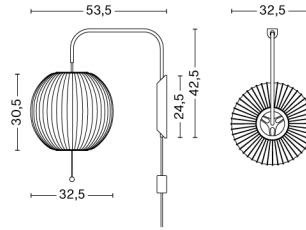

NELSON BALL WALL SCONCE CABLED / S

DESIGN George Nelson
SIZE W32,5 x D53,5 x H42,5 cm
W12.8" x D21.06" x H16.73"
DETAILS Shade in webbing polymer. Frame top and bottom ring in coated and brushed metal and nickel. Wallbracket in walnut. Arm in brushed nickel steel that extends approximately 36 cm. Recommended light source: LED E27 (A15) 5-8W, 500-800lm, 2700-3000K, Warm White.
LIGHT SOURCE NOT INCLUDED
DIMMABLE No
SWITCH PULL SWITCH
IP 20
CORD LENGTH 366 cm
SUPPLY 220-240V
SALES QTY. 1 pcs.

ITEM NO	FINISH	EAN CODE	SEK INCL. VAT
936383	Off white webbing polymer	 5 710441 275176	7.699,00

PACKAGING 1 box / 1 pcs.
PRODUCT STATUS Stock Item

BOX DIMENSIONS AND WEIGHT 1 pcs. / W40,6 x D43,2 x H40,6 cm / 3,60 kg