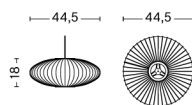

NELSON SAUCER BUBBLE PENDANT / S

DESIGN George Nelson
SIZE Ø44,5 x H18 cm
Ø17.52" x H7.09"

DETAILS Webbing polymer shade. Coated and brushed metal frame top and bottom ring. Cable with white PVC isolation. Recommended light source for S: LED E27 (A15) 5-8W, 500-800lm, 2700-3000K, Warm White. For M: LED E27 (A19) 10-13W, 1000-1500lm, 2700K, Warm White. For L and XL: LED E27 (A19) 10-13W, 1000-1500lm, 2700K, Warm White.

LIGHT SOURCE NOT INCLUDED
DIMMABLE No
SWITCH No
IP 20
CORD LENGTH 183 cm
SUPPLY 220-240V
SALES QTY. 1 pcs.

ITEM NO	FINISH	EAN CODE	SEK INCL. VAT
936335	Off white webbing polymer	 5 710441 275015	5.799,00

PACKAGING 1 box / 1 pcs.   **BOX DIMENSIONS AND WEIGHT** 1 pcs. / W50 x D50 x H25,5 cm / 3,00 kg
PRODUCT STATUS Stock Item