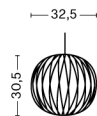

NELSON BALL CRISSCROSS BUBBLE PENDANT / S

DESIGN George Nelson
SIZE Ø32,5 x H30,5 cm
Ø12.8" x H12.01"
DETAILS Webbing polymer shade. Coated and brushed metal frame top and bottom ring. Cable with white PVC isolation. Recommended light source for S: LED E27 (A15) 5-8W, 500-800lm, 2700-3000K, Warm White. For M: LED E27 (A19) 10-13W, 1000-1500lm, 2700K, Warm White.
LIGHT SOURCE NOT INCLUDED
DIMMABLE No
SWITCH No
IP 20
CORD LENGTH 183 cm
SUPPLY 220-240V
SALES QTY. 1 pcs.

ITEM NO	FINISH	EAN CODE	SEK INCL. VAT
936347	Off white webbing polymer	 5 710441 275053	6.299,00

PACKAGING 1 box / 1 pcs.   **BOX DIMENSIONS AND WEIGHT** 1 pcs. / W40 x D40 x H45,5 cm / 3,00 kg
PRODUCT STATUS Stock Item