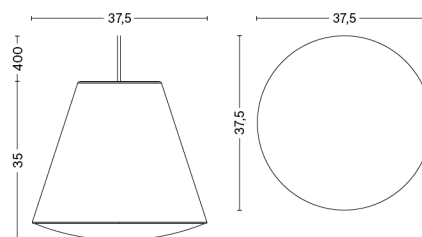

SINKER / L / PENDANT

DESIGN HAY
SIZE Ø37,5 x H35 cm
Ø14.76" x H13.78"
DETAILS Shade in textured ABS with acrylic diffuser and textile cord.
LIGHT SOURCE LED E27 (A19), 13W. 1055LM. 2800K. Warm white
DIMMABLE No
SWITCH No
IP 20
CORD LENGTH 400 cm
SUPPLY 220-240V
SALES QTY. 1 pcs.

ITEM NO	FINISH	EAN CODE	SEK INCL. VAT
4004761509000	Dusty grey moulded acrylic	 5 710441 030980	2.649,00
4004762009000	Cream white moulded acrylic	 5 710441 036708	2.649,00
4004762509000	Oxide red moulded acrylic	 5 710441 206545	2.649,00
4004761009000	Soft black moulded acrylic	 5 710441 030973	2.649,00

PACKAGING 1 box / 1 pcs.
PRODUCT STATUS Stock Item

BOX DIMENSIONS AND WEIGHT 1 pcs. / W44 x D42,5 x H40,5 cm / 4,00 kg