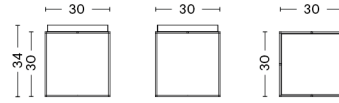

TRAY TABLE / S

DESIGN HAY
SIZE L30 x W30 x H34 cm
L11.81" x W11.81" x H13.39"
DETAILS Powder coated steel.
SALES QTY. 1 pcs.

MATERIAL	
FINISH	Steel
Black powder coated	1.799,00
White powder coated	1.799,00

PACKAGING 1 box / 1 pcs. **BOX DIMENSIONS AND WEIGHT** 1 pcs. / W36 x D36 x H36 cm / 5,50 kg
PRODUCT STATUS Stock Item

TRAY TABLE / M

DESIGN HAY
SIZE L40 x W40 x H44 cm
L15.75" x W15.75" x H17.32"
DETAILS Powder coated steel.
SALES QTY. 1 pcs.