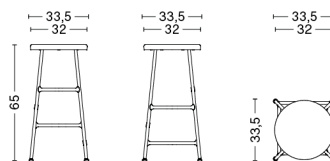

CORNET BAR STOOL LOW

DESIGN Jonas Trampedach
SIZE Low L33,5 x W33,5 x H65 cm
Low L13.19" x W13.19" x H25.59"
DETAILS Solid oak seat. Powder coated or chromed steel tube legs. Requires assembly.
SALES QTY. 1 pcs.

SOLID OAK SEAT				
SEAT	BASE	Cream white		Soft black
		Chromed Steel	Powder coated Steel	Powder coated Steel
Oiled		2.649,00	2.299,00	2.299,00
Smoked oiled		2.649,00	2.299,00	2.299,00
Soft black stained		2.649,00		2.299,00

PACKAGING 2 box / 1 pcs.   **BOX DIMENSIONS AND WEIGHT** 1 pcs. / W38.5 x D38.5 x H65.5 cm / 6 kg
PRODUCT STATUS Stock Item   1 pcs. / W35 x D35 x H5 cm / 2 kg