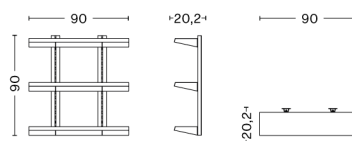

STANDARD ISSUE 3 LAYER 90 CM

DESIGN Frank
SIZE W90 x D20,2 x H90 cm
W35.43" x D7.95" x H35.43"
DETAILS Powder coated steel.
SALES QTY. 1 pcs.

	FRAME	Grey Powder coated
SHELF		
Sky grey powder coated steel		3.149,00

PACKAGING 2 box / 1 pcs. **BOX DIMENSIONS AND WEIGHT** 1 pcs. / W92 x D10 x H9 cm / 3 kg
PRODUCT STATUS Stock Item 1 pcs. / W94 x D27 x H38 cm / 12 kg

STANDARD ISSUE 3 LAYER 120 CM

DESIGN Frank
SIZE W120 x D31,1 x H120 cm
W47.24" x D12.24" x H47.24"
DETAILS Powder coated steel.
SALES QTY. 1 pcs.