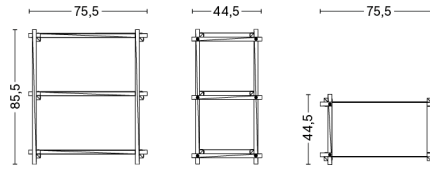

WOODY COLUMN LOW

DESIGN HAY
SIZE W75,5 x D44,5 x H85,5 cm
W29.72" x D17.52" x H33.66"
DETAILS 25 mm solid oak with shelves in powder coated steel. This product is made from FSC™-certified wood. Requires assembly.
SALES QTY. 1 pcs.

	FRAME	Untreated
SHELF		Solid oak
White powder coated steel		2.899,00

PACKAGING 2 box / 1 pcs. **BOX DIMENSIONS AND WEIGHT** 1 pcs. / W94 x D17.5 x H15.5 cm / 5.6 kg
PRODUCT STATUS Stock Item 1 pcs. / W68.5 x D41.5 x H9.5 cm / 9.5 kg

WOODY COLUMN HIGH

DESIGN HAY
SIZE W75,5 x D44,5 x H196,5 cm
W29.72" x D17.52" x H77.36"
DETAILS 25 mm solid oak with shelves in powder coated steel. This product is made from FSC™-certified wood. Requires assembly.
SALES QTY. 1 pcs.