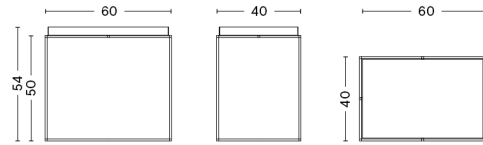

TRAY TABLE / L

DESIGN HAY
SIZE L40 x W60 x H54 cm
L15.75" x W23.62" x H21.26"
DETAILS Powder coated steel.
SALES QTY. 1 pcs.

MATERIAL	
FINISH	Steel
Black powder coated	2.299,00
Toffee powder coated	2.299,00
Warm grey powder coated	2.299,00
White powder coated	2.299,00

PACKAGING 1 box / 1 pcs. **BOX DIMENSIONS AND WEIGHT** 1 pcs. / W46 x D56 x H66 cm / 11,00 kg
PRODUCT STATUS Stock Item

TRAY TABLE COFFEE

DESIGN HAY
SIZE L60 x W60 x H39 cm
L23.62" x W23.62" x H15.35"
DETAILS Powder coated steel.
SALES QTY. 1 pcs.