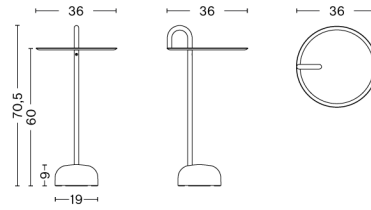

BOWLER

DESIGN Shane Schneck
SIZE Ø36 x H70,5 cm
Ø14.17" x H27.76"
DETAILS Powder coated pressed sheet metal tray.
Powder coated solid steel handle. Granite base.
Requires assembly.
SALES QTY. 1 pcs.

MATERIAL	
FINISH	Steel, Granite
Beige powder coated	2.479,00
Black powder coated	2.479,00
Cream white powder coated	2.479,00
Fir green powder coated	2.479,00
Pale brown powder coated	2.479,00
Tile red powder coated	2.479,00

PACKAGING 1 box / 1 pcs. **BOX DIMENSIONS AND WEIGHT** 1 pcs. / W62,5 x D39 x H22 cm / 10,00 kg
PRODUCT STATUS Stock Item