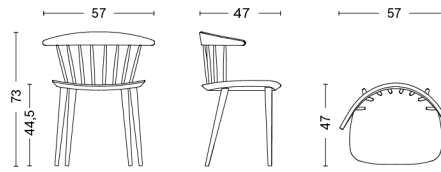

J-SERIES / J104

DESIGN Jørgen Bækmark
SIZE W57 x D47 x H73 cm, seat height 44,5 cm
W22.44" x D18.5" x H28.74", seat height 17.52"
DETAILS Moulded beech plywood with beech outer veneer. Painted versions have a layer of paper on top. Gliders are sold separately.
SALES QTY. 1 pcs.

	MATERIAL
FINISH	Beech
Black painted	2.399,00
Dusty grey painted	2.399,00
Nature	2.249,00
Stone grey painted	2.399,00
White painted	2.399,00

PACKAGING 1 box / 1 pcs. **BOX DIMENSIONS AND WEIGHT** 1 pcs. / W60 x D50 x H77 cm / 9,00 kg
PRODUCT STATUS Stock Item