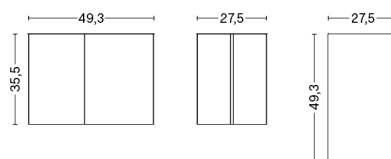

**L80 X W49 X H40,5 CM / L31.5" x W19.29" x H15.94"**

**L80 X W84 X H33 CM / L31.5" x W33.07" x H12.99"**

**L100 X W104 X H33 CM / L39.37" x W40.94" x H12.99"**

# SLIT TABLE HEXAGON

**DESIGN** HAY  
**SIZE** Ø45,8 x H35,5 cm  
 Ø18.03" x H13.98"  
**DETAILS** Powder coated steel. Brass is crafted in high-gloss polished stainless steel and plated with a brass colour.  
**SALES QTY.** 1 pcs.

# SLIT TABLE ROUND

**DESIGN** HAY  
**SIZE** Ø45 x H35,5 cm  
 Ø17.72" x H13.98"  
**DETAILS** Powder coated steel. Brass is crafted in high-gloss polished stainless steel and plated with a brass colour.  
**SALES QTY.** 1 pcs.

# SLIT TABLE OBLONG

**DESIGN** HAY  
**SIZE** L49,3 x W27,5 x H35,5 cm  
 L19.41" x W10.83" x H13.98"  
**DETAILS** Powder coated steel. Brass is crafted in high-gloss polished stainless steel and plated with a brass colour.  
**SALES QTY.** 1 pcs.