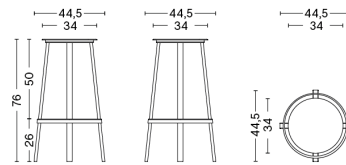

REVOLVER BAR STOOL