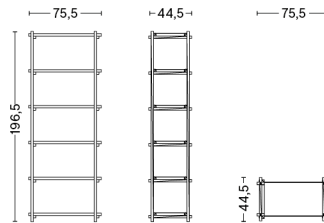

FRAME	Untreated
SHELF		Solid oak
White powder coated steel		3.949,00

PACKAGING 3 box / 1 pcs. **BOX DIMENSIONS AND WEIGHT** 1 pcs. / W203.5 x D16.5 x H12 cm / 10.9 kg
PRODUCT STATUS Stock Item 2 pcs. / W68.5 x D41.5 x H9.5 cm / 19 kg