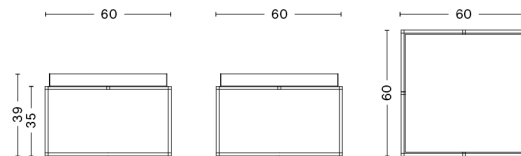

MATERIAL	
FINISH	Steel
Black powder coated	2.479,00
Chocolate high gloss powder	2.479,00
Warm grey powder coated	2.479,00
White powder coated	2.479,00

PACKAGING 1 box / 1 pcs. **BOX DIMENSIONS AND WEIGHT** 1 pcs. / W66 x D66 x H42 cm / 13,50 kg
PRODUCT STATUS Stock Item