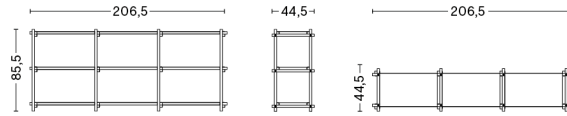

WOODY LOW

DESIGN HAY
SIZE W206,5 x D44,5 x H85,5 cm
W81.3" x D17.52" x H33.66"
DETAILS 25 mm solid oak with shelves in powder coated steel. This product is made from FSC™-certified wood. Requires assembly.
SALES QTY. 1 pcs.

	FRAME	Untreated
SHELF		Solid oak
	White powder coated steel	5.899,00

PACKAGING 4 box / 1 pcs. **BOX DIMENSIONS AND WEIGHT** 1 pcs. / W214 x D24 x H9.5 cm / 12.6 kg
PRODUCT STATUS Stock Item 3 pcs. / W68.5 x D41.5 x H9.5 cm / 28.5 kg

WOODY HIGH

DESIGN HAY
SIZE W206,5 x D44,5 x H196,5 cm
W81.3" x D17.52" x H77.36"
DETAILS 25 mm solid oak with shelves in powder coated steel. This product is made from FSC™-certified wood. Requires assembly.
SALES QTY. 1 pcs.