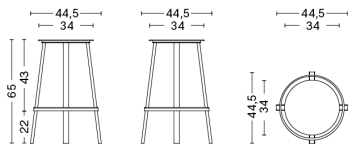

REVOLVER / OVERVIEW

Designed for HAY by Leon Ransmeier, Revolver comprises a series of circular tables, stools and bar stools in powder coated steel. The stools and bar stools have a revolving design, featuring a bearing mechanism that enables the seat to rotate 360 degrees. Footrests and hooks on the bar stools and tables add further functionality to the series, while curved edges and a careful sense of symmetry create a modern and uncluttered silhouette. Available in a choice of different colours this versatile series can be coordinated together or used separately in a wide

range of public and residential environments.

REVOLVER BAR STOOL