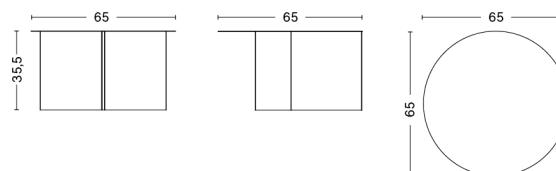

# SLIT TABLE ROUND

**DESIGN** HAY  
**SIZE** Ø45 x H35,5 cm  
 Ø17.72" x H13.98"  
**DETAILS** Powder coated steel. Brass is crafted in high-gloss polished stainless steel and plated with a brass colour.  
**SALES QTY.** 1 pcs.

# SLIT TABLE OBLONG

**DESIGN** HAY  
**SIZE** L49,3 x W27,5 x H35,5 cm  
 L19.41" x W10.83" x H13.98"  
**DETAILS** Powder coated steel. Brass is crafted in high-gloss polished stainless steel and plated with a brass colour.  
**SALES QTY.** 1 pcs.

MATERIAL	
<b>FINISH</b>	Steel
Brass polished	4.949,00
Mirror polished	4.949,00

**PACKAGING** 1 box / 1 pcs. **BOX DIMENSIONS AND WEIGHT** 1 pcs. / W59 x D37 x H42 cm / 10,78 kg  
**PRODUCT STATUS** Stock Item

# SLIT TABLE XL

**DESIGN** HAY  
**SIZE** Ø65 x H35,5 cm  
 Ø25.59" x H13.98"  
**DETAILS** Powder coated steel. Brass is crafted in high-gloss polished stainless steel and plated with a brass colour.  
**SALES QTY.** 1 pcs.