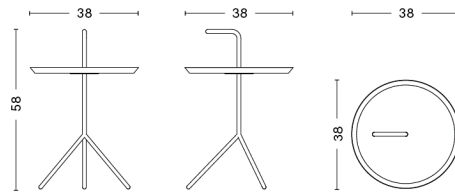

DON'T LEAVE ME / DLM

DESIGN Thomas Bentzen
SIZE Ø38 x H58 cm
Ø14.96" x H22.83"
DETAILS Powder coated steel.
SALES QTY. 1 pcs.

	MATERIAL
FINISH	Steel
Black powder coated	1.799,00
Cherry red high gloss powder	1.799,00
Deep blue high gloss powder	1.799,00
Grey powder coated	1.799,00
Sun yellow powder coated	1.799,00
Toffee powder coated	1.799,00
White powder coated	1.799,00

PACKAGING 1 box / 1 pcs. **BOX DIMENSIONS AND WEIGHT** 1 pcs. / W45 x D45 x H65 cm / 4,50 kg
PRODUCT STATUS Stock Item