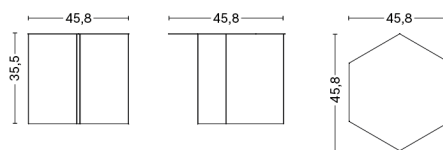

SLIT TABLE HEXAGON

DESIGN HAY
SIZE Ø45,8 x H35,5 cm
Ø18.03" x H13.98"
DETAILS Powder coated steel. Brass is crafted in high-gloss polished stainless steel and plated with a brass colour.
SALES QTY. 1 pcs.