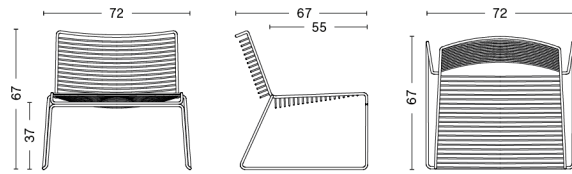

HEE LOUNGE

DESIGN Hee Welling & HAY
SIZE W72 x D67 x H67 cm, seat height 37 cm
W28.35" x D26.38" x H26.38", seat height 14.57"
DETAILS Solid steel bar chair in 11 mm welded wire featuring an outdoor powder coating. Comes with pre-mounted gliders.
With standard glider.
STACKABLE 20 pcs.
SALES QTY. 2 pcs.

MATERIAL	
FINISH	Steel
Asphalt grey powder coated	2.649,00
Black powder coated	2.649,00
Fall green powder coated	2.649,00
Rust powder coated	2.649,00
White powder coated	2.649,00

PACKAGING 1 box / 2 pcs.   **BOX DIMENSIONS AND WEIGHT** 1 pcs. / W75 x D75 x H72 cm / 27,00 kg
PRODUCT STATUS Stock Item