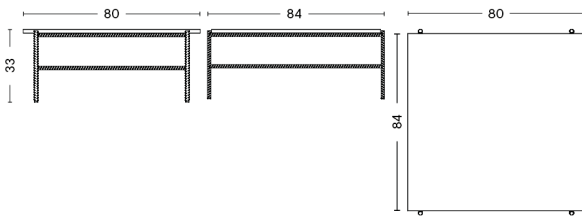

**Ø45 X H40,5 CM / Ø17.72" x H15.94"**

**L75 X W44 X H55 CM / L29.53" x W17.32" x H21.65"**

Ø45 X H40,5 CM / Ø17.72" x H15.94"	
<b>BASE</b>	Soft black Powder coated
<b>TABLETOP</b>	Steel
Marble	2.799,00
Soft black powder coated steel	1.979,00

**PACKAGING** 2 box / 1 pcs.      **BOX DIMENSIONS AND WEIGHT** 1 pcs. / W55 x D55 x H12 cm / 8.5 kg  
**PRODUCT STATUS** Stock Item      1 pcs. / W69 x D48 x H60 cm / 9 kg

L75 X W44 X H55 CM / L29.53" x W17.32" x H21.65"	
<b>BASE</b>	Soft black Powder coated
<b>TABLETOP</b>	Steel
Marble	4.299,00

**PACKAGING** 3 box / 1 pcs.      **BOX DIMENSIONS AND WEIGHT** 1 pcs. / W85 x D50 x H12 cm / 15 kg  
**PRODUCT STATUS** Stock Item      1 pcs. / W79 x D44 x H4 cm / 5 kg  
 1 pcs. / W69 x D48 x H60 cm / 14.5 kg

**L80 X W49 X H40,5 CM / L31.5" x W19.29" x H15.94"**

**L80 X W84 X H33 CM / L31.5" x W33.07" x H12.99"**

**L100 X W104 X H33 CM / L39.37" x W40.94" x H12.99"**