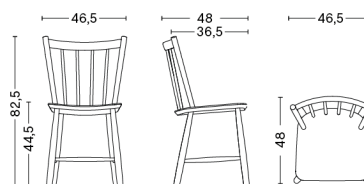

J-SERIES / J41

DESIGN Børge Mogensen
SIZE W46,5 x D48 x H82,5 cm, seat height 44,5 cm
W18.31" x D18.9" x H32.48", seat height 17.52"
DETAILS Moulded beech plywood with outer oak veneer. Painted versions with beech outer veneer and a layer of paper on top. This product is made from FSC™-certified wood and other controlled materials. Gliders are sold separately.
SALES QTY. 1 pcs.

FINISH	MATERIAL	
	Oak	Beech
Black painted		2.979,00
Matt lacquered	3.299,00	
Oiled	3.299,00	
White painted		2.979,00

PACKAGING 1 box / 2 pcs. **BOX DIMENSIONS AND WEIGHT** 1 pcs. / W50 x D50 x H87 cm / 8,00 kg
PRODUCT STATUS Stock Item