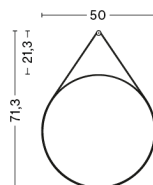

STRAP MIRROR Ø50

DESIGN HAY
SIZE Ø50 cm
Ø19.69"
DETAILS Powder coated steel and mirror with silicone strap.
SALES QTY. 1 pcs.