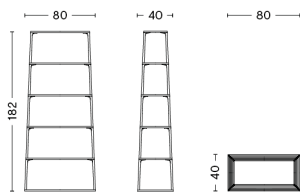

EIFFEL SHELF 6 LAYER