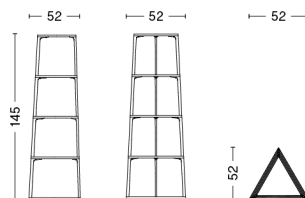

**EIFFEL SHELF SQUARE 4 LAYER**

**EIFFEL SHELF TRIANGLE 5 LAYER**

**EIFFEL SHELF 6 LAYER**

**EIFFEL COFFEE TABLE SQUARE**

**EIFFEL COFFEE TABLE RECTANGULAR**

**EIFFEL SIDE TABLE TRIANGLE**

# EIFFEL SHELF SQUARE 4 LAYER

**DESIGN** Depping & Jørgensen  
**SIZE** W50 x D50 x H110 cm  
 W19.69" x D19.69" x H43.31"  
**DETAILS** 18 mm powder coated MDF shelves with straight edge. Powder coated diecast aluminium profiles. This product is made from FSC™-certified wood.  
 Requires assembly.  
**SALES QTY.** 1 pcs.

# EIFFEL SHELF TRIANGLE 5 LAYER

**DESIGN** Depping & Jørgensen  
**SIZE** W52 x D52 x H145 cm  
 W20.47" x D20.47" x H57.09"  
**DETAILS** 18 mm powder coated MDF shelves with straight edge. Powder coated diecast aluminium profiles. This product is made from FSC™-certified wood.  
 Requires assembly.  
**SALES QTY.** 1 pcs.