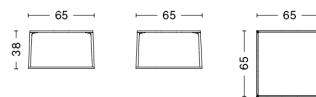

**EIFFEL SHELF SQUARE 4 LAYER**

**EIFFEL SHELF TRIANGLE 5 LAYER**

**EIFFEL SHELF 6 LAYER**

**EIFFEL COFFEE TABLE SQUARE**

**EIFFEL COFFEE TABLE RECTANGULAR**

**EIFFEL SIDE TABLE TRIANGLE**

# EIFFEL SHELF SQUARE 4 LAYER

**DESIGN** Depping & Jørgensen  
**SIZE** W50 x D50 x H110 cm  
 W19.69" x D19.69" x H43.31"  
**DETAILS** 18 mm powder coated MDF shelves with straight edge. Powder coated diecast aluminium profiles. This product is made from FSC™-certified wood.  
 Requires assembly.  
**SALES QTY.** 1 pcs.

# EIFFEL SHELF TRIANGLE 5 LAYER

**DESIGN** Depping & Jørgensen  
**SIZE** W52 x D52 x H145 cm  
 W20.47" x D20.47" x H57.09"  
**DETAILS** 18 mm powder coated MDF shelves with straight edge. Powder coated diecast aluminium profiles. This product is made from FSC™-certified wood.  
 Requires assembly.  
**SALES QTY.** 1 pcs.