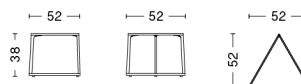

# IEFFEL COFFEE TABLE RECTANGULAR

**DESIGN** Depping & Jørgensen  
**SIZE** L110 x D50 x H38 cm  
 L43.31" x D19.69" x H14.96"  
**DETAILS** 18 mm powder coated MDF tabletop with straight edge. Powder coated diecast aluminium profiles. This product is made from FSC™-certified wood.  
 Requires assembly.  
**SALES QTY.** 1 pcs.

# IEFFEL SIDE TABLE TRIANGLE

**DESIGN** Depping & Jørgensen  
**SIZE** L52 x D52 x H38 cm  
 L20.47" x D20.47" x H14.96"  
**DETAILS** 18 mm powder coated MDF tabletop with straight edge. Powder coated diecast aluminium profiles. This product is made from FSC™-certified wood.  
 Requires assembly.  
**SALES QTY.** 1 pcs.