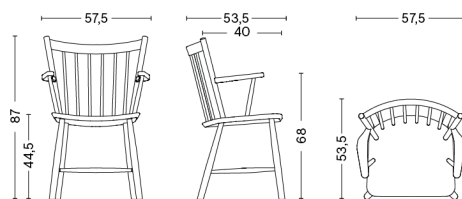

J-SERIES / J42

DESIGN Børge Mogensen
SIZE W57,5 x D53,5 x H87 cm, seat height 44,5 cm
W22.64" x D21.06" x H34.25", seat height 17.52"
DETAILS Moulded beech seat with oak- or beech veneer layers. This product is made from FSC™-certified wood and other controlled materials. Gliders are sold separately.
SALES QTY. 1 pcs.

FINISH	MATERIAL	
	Oak	Beech
Black painted		3.599,00
Matt lacquered	4.099,00	
Oiled	4.099,00	
White painted		3.599,00

PACKAGING 1 box / 1 pcs. **BOX DIMENSIONS AND WEIGHT** 1 pcs. / W59 x D55 x H88 cm / 10,00 kg
PRODUCT STATUS Stock Item