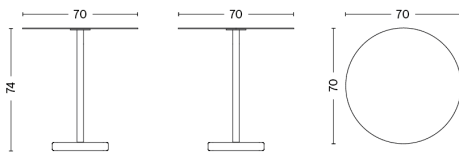

TERRAZZO TABLE

Swedish designer Daniel Enoksson's Terrazzo Table features a round- or square-shaped table top crafted in highly functional electro-galvanized steel and powder coated to make it extra resilient. For the designer, terrazzo was an obvious choice to use as the base, due to its excellent durable properties. Designed to withstand the outdoor environment, the table is suitable for all kinds of indoor and outdoor use.

Ø70 X H74 CM / Ø27.56" x H29.13"