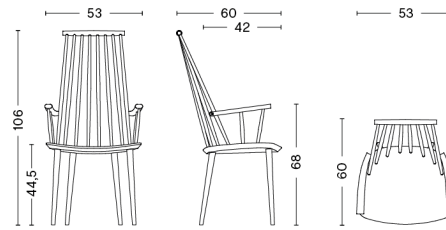

J-SERIES / J110

DESIGN Poul M. Volther
SIZE W53 x D60 x H106 cm, seat height 44,5 cm
W20.87" x D23.62" x H41.73", seat height 17.52"
DETAILS Moulded beech plywood with beech outer veneer. Painted versions have a layer of paper on top. Gliders are sold separately.
SALES QTY. 1 pcs.

MATERIAL	
FINISH	Beech
Black painted	2.979,00
Dusty grey painted	2.979,00
Nature	2.899,00
Raspberry painted	2.979,00
Stone grey painted	2.979,00
White painted	2.979,00

PACKAGING 1 box / 1 pcs. **BOX DIMENSIONS AND WEIGHT** 1 pcs. / W62,5 x D56 x H111 cm / 11,00 kg
PRODUCT STATUS Stock Item