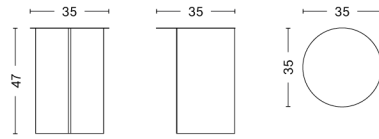

# SLIT TABLE XL

**DESIGN** HAY  
**SIZE** Ø65 x H35,5 cm  
 Ø25.59" x H13.98"  
**DETAILS** Powder coated steel. Brass is crafted in high-gloss polished stainless steel and plated with a brass colour.  
**SALES QTY.** 1 pcs.

# SLIT TABLE HIGH

**DESIGN** HAY  
**SIZE** Ø35 x H47 cm  
 Ø13.78" x H18.5"  
**DETAILS** Powder coated steel. Brass is crafted in high-gloss polished stainless steel and plated with a brass colour.  
**SALES QTY.** 1 pcs.