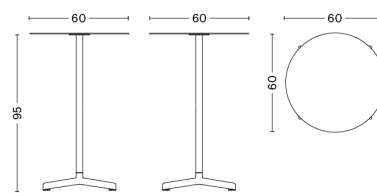

NEU TABLE HIGH ROUND