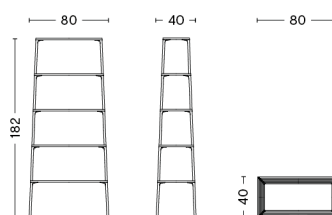

# EIFFEL SHELF SQUARE 4 LAYER

**DESIGN** Depping & Jørgensen  
**SIZE** W50 x D50 x H110 cm  
 W19.69" x D19.69" x H43.31"  
**DETAILS** 18 mm powder coated MDF shelves with straight edge. Powder coated diecast aluminium profiles. This product is made from FSC™-certified wood.  
 Requires assembly.  
**SALES QTY.** 1 pcs.

# EIFFEL SHELF TRIANGLE 5 LAYER

**DESIGN** Depping & Jørgensen  
**SIZE** W52 x D52 x H145 cm  
 W20.47" x D20.47" x H57.09"  
**DETAILS** 18 mm powder coated MDF shelves with straight edge. Powder coated diecast aluminium profiles. This product is made from FSC™-certified wood.  
 Requires assembly.  
**SALES QTY.** 1 pcs.

# EIFFEL SHELF 6 LAYER

**DESIGN** Depping & Jørgensen  
**SIZE** W80 x D40 x H182 cm  
 W31.5" x D15.75" x H71.65"  
**DETAILS** 18 mm powder coated MDF shelves with straight edge. Powder coated diecast aluminium profiles. This product is made from FSC™-certified wood.  
 Requires assembly.  
**SALES QTY.** 1 pcs.