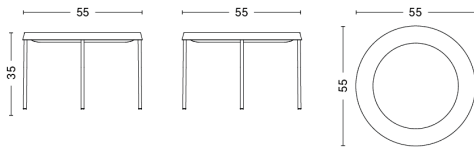

# IEFFEL COFFEE TABLE RECTANGULAR

**DESIGN** Depping & Jørgensen  
**SIZE** L110 x D50 x H38 cm  
 L43.31" x D19.69" x H14.96"  
**DETAILS** 18 mm powder coated MDF tabletop with straight edge. Powder coated diecast aluminium profiles. This product is made from FSC™-certified wood.  
 Requires assembly.  
**SALES QTY.** 1 pcs.

# IEFFEL SIDE TABLE TRIANGLE

**DESIGN** Depping & Jørgensen  
**SIZE** L52 x D52 x H38 cm  
 L20.47" x D20.47" x H14.96"  
**DETAILS** 18 mm powder coated MDF tabletop with straight edge. Powder coated diecast aluminium profiles. This product is made from FSC™-certified wood.  
 Requires assembly.  
**SALES QTY.** 1 pcs.

**Ø55 X H35 CM / Ø21.65" x H13.78"**

**Ø75 X H35 CM / Ø29.53" x H13.78"**