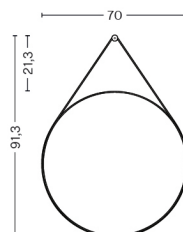

STRAP MIRROR Ø70

DESIGN HAY
SIZE Ø70 cm
Ø27.56"
DETAILS Powder coated steel and mirror with silicone strap.
SALES QTY. 1 pcs.