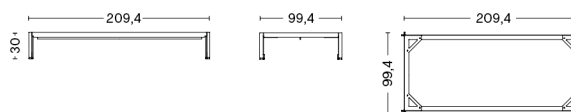

CONNECT BED FOR L200 X W90 MATTRESS

DESIGN Leif Jørgensen
SIZE L209,4 x W99,4 x H30 cm
L82.44" x W39.13" x H11.81"
DETAILS Powder coated steel.
Requires assembly.
SALES QTY. 1 pcs.

MATERIAL	
FINISH	Steel
Warm grey powder coated	4.599,00
White powder coated	4.599,00

PACKAGING 2 box / 1 pcs. **BOX DIMENSIONS AND WEIGHT** 1 pcs. / W218 x D36.5 x H27.5 cm / 20 kg
PRODUCT STATUS Stock Item 1 pcs. / W108 x D36.5 x H27.5 cm / 12 kg

CONNECT BED FOR L200 X W140 MATTRESS

DESIGN Leif Jørgensen
SIZE L209,4 x W149,4 x H30 cm
L82.44" x W58.82" x H11.81"
DETAILS Powder coated steel.
Requires assembly.
SALES QTY. 1 pcs.