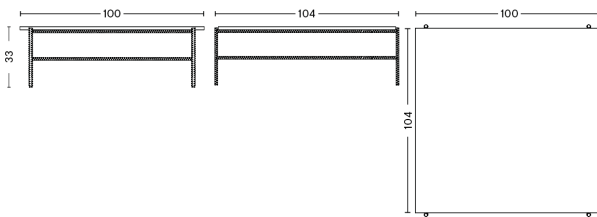

**Ø45 X H40,5 CM / Ø17.72" x H15.94"**

**L75 X W44 X H55 CM / L29.53" x W17.32" x H21.65"**

L75 X W44 X H55 CM / L29.53" x W17.32" x H21.65"	
<b>BASE</b>	Soft black Powder coated
<b>TABLETOP</b>	Steel
Marble	4.299,00

**PACKAGING** 3 box / 1 pcs.      **BOX DIMENSIONS AND WEIGHT** 1 pcs. / W85 x D50 x H12 cm / 15 kg  
**PRODUCT STATUS** Stock Item      1 pcs. / W79 x D44 x H4 cm / 5 kg  
 1 pcs. / W69 x D48 x H60 cm / 14.5 kg

**L80 X W49 X H40,5 CM / L31.5" x W19.29" x H15.94"**

**L80 X W84 X H33 CM / L31.5" x W33.07" x H12.99"**

**L100 X W104 X H33 CM / L39.37" x W40.94" x H12.99"**