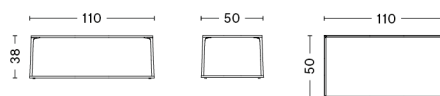

IEFFEL COFFEE TABLE RECTANGULAR

DESIGN Depping & Jørgensen
SIZE L110 x D50 x H38 cm
L43.31" x D19.69" x H14.96"
DETAILS 18 mm powder coated MDF tabletop with straight edge. Powder coated diecast aluminium profiles. This product is made from FSC™-certified wood.
Requires assembly.
SALES QTY. 1 pcs.