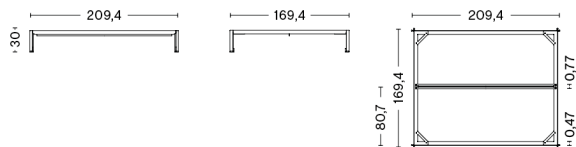

CONNECT BED INCL. CROSSBAR FOR L200 X W160 MATTRESS

DESIGN Leif Jørgensen
SIZE L209,4 x W169,4 x H30 cm
L82.44" x W66.69" x H11.81"
DETAILS Powder coated steel.
Requires assembly.
SALES QTY. 1 pcs.

MATERIAL	
FINISH	Steel
Warm grey powder coated	5.749,00
White powder coated	5.749,00

PACKAGING 2 box / 1 pcs. **BOX DIMENSIONS AND WEIGHT** 1 pcs. / W222 x D36.5 x H27.5 cm / 28.5 kg
PRODUCT STATUS Stock Item 1 pcs. / W178 x D36.5 x H27.5 cm / 17 kg

CONNECT BED INCL. CROSSBAR FOR L200 X W180 MATTRESS

DESIGN Leif Jørgensen
SIZE L209,4 x W189,4 x H30 cm
L82.44" x W74.57" x H11.81"
DETAILS Powder coated steel.
Requires assembly.
SALES QTY. 1 pcs.