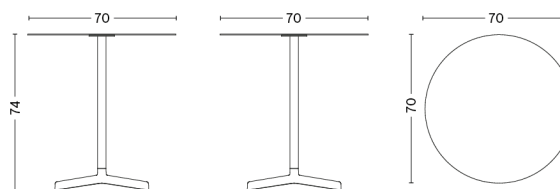

NEU TABLE ROUND

DESIGN HAY
SIZE Ø70 x H74 cm
Ø27.56" x H29.13"
DETAILS Electro galvanized steel and cast aluminium with outdoor powder coating. Suitable for outdoor use.
Requires assembly.
SALES QTY. 1 pcs.