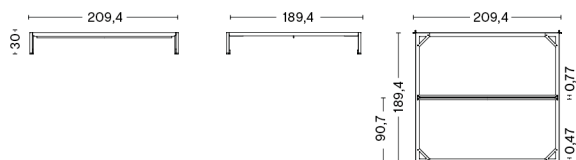

MATERIAL	
FINISH	Steel
Warm grey powder coated	5.749,00
White powder coated	5.749,00

PACKAGING 2 box / 1 pcs. **BOX DIMENSIONS AND WEIGHT** 1 pcs. / W222 x D36.5 x H27.5 cm / 28.5 kg
PRODUCT STATUS Stock Item 1 pcs. / W198 x D36.5 x H27.5 cm / 18.5 kg