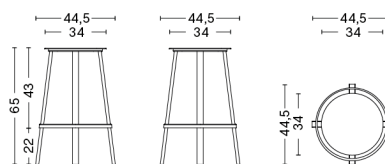

# REVOLVER BAR STOOL LOW

**DESIGN** Leon Ransmeier  
**SIZE** Low Ø34 x H65 cm  
 Low Ø13.39" x H25.59"  
**DETAILS** Powder coated steel, aluminium bearing. Low suitable for kitchen counter. High suitable for bar table.  
 Requires assembly.  
**SALES QTY.** 1 pcs.