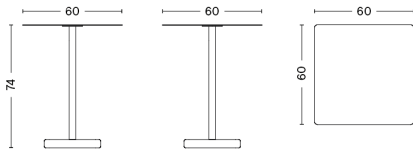

L60 X W60 X H74 CM / L23.62" x W23.62" x H29.13"