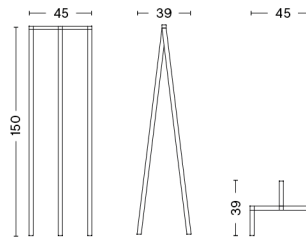

LOOP STAND HALL

DESIGN Leif Jørgensen
SIZE L45 x W39 x H150 cm
L17.72" x W15.35" x H59.06"
DETAILS 30 mm powder coated steel square tube frame.
With felt pads.
SALES QTY. 1 pcs.

MATERIAL	
FINISH	Steel
Black powder coated	2.299,00
Grey powder coated	2.299,00
White powder coated	2.299,00

PACKAGING 1 box / 1 pcs. **BOX DIMENSIONS AND WEIGHT** 1 pcs. / W50 x D41 x H155 cm / 8,00 kg
PRODUCT STATUS Stock Item

LOOP STAND WARDROBE

DESIGN Leif Jørgensen
SIZE L130 x W60 x H150 cm
L51.18" x W23.62" x H59.06"
DETAILS 30 mm powder coated steel square tube frame.
With felt pads.
SALES QTY. 1 pcs.