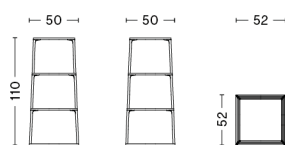

**EIFFEL SHELF SQUARE 4 LAYER**

**EIFFEL SHELF TRIANGLE 5 LAYER**

**EIFFEL SHELF 6 LAYER**

**EIFFEL COFFEE TABLE SQUARE**

**EIFFEL COFFEE TABLE RECTANGULAR**

**EIFFEL SIDE TABLE TRIANGLE**

# EIFFEL SHELF SQUARE 4 LAYER

**DESIGN** Depping & Jørgensen  
**SIZE** W50 x D50 x H110 cm  
 W19.69" x D19.69" x H43.31"  
**DETAILS** 18 mm powder coated MDF shelves with straight edge. Powder coated diecast aluminium profiles. This product is made from FSC™-certified wood.  
 Requires assembly.  
**SALES QTY.** 1 pcs.

# EIFFEL SHELF TRIANGLE 5 LAYER

**DESIGN** Depping & Jørgensen  
**SIZE** W52 x D52 x H145 cm  
 W20.47" x D20.47" x H57.09"  
**DETAILS** 18 mm powder coated MDF shelves with straight edge. Powder coated diecast aluminium profiles. This product is made from FSC™-certified wood.  
 Requires assembly.  
**SALES QTY.** 1 pcs.