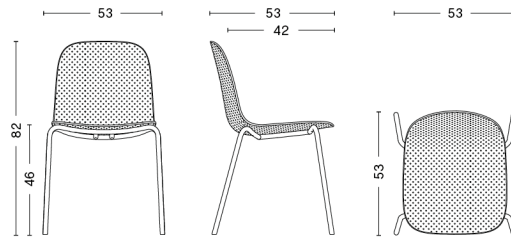

# 13EIGHTY CHAIR

**DESIGN** Scholten & Baijings  
**SIZE** W53 x D53 x H82 cm, seat height 46 cm  
 W20.87" x D20.87" x H32.28", seat height 18.11"  
**DETAILS** Injection moulded polypropylene shell with 20% plastic fiber. 4 leg base. Powder coating for outdoor use.  
 With standard glider.  
**STACKABLE** 10 pcs.  
**SALES QTY.** 1 pcs.