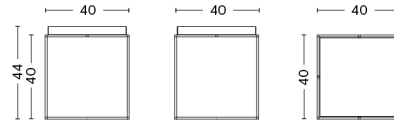

MATERIAL	
FINISH	Steel
Black powder coated	1.979,00
Chocolate high gloss powder	1.979,00
Deep blue high gloss powder	1.979,00
Peppermint green powder	1.979,00
Toffee powder coated	1.979,00
Warm grey powder coated	1.979,00
White powder coated	1.979,00

PACKAGING 1 box / 1 pcs. **BOX DIMENSIONS AND WEIGHT** 1 pcs. / W46 x D46 x H46 cm / 8,00 kg
PRODUCT STATUS Stock Item