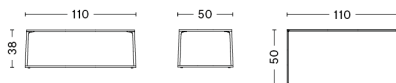

**EIFFEL SHELF SQUARE 4 LAYER**

**EIFFEL SHELF TRIANGLE 5 LAYER**

**EIFFEL SHELF 6 LAYER**

**EIFFEL COFFEE TABLE SQUARE**

**EIFFEL COFFEE TABLE RECTANGULAR**

**EIFFEL SIDE TABLE TRIANGLE**

# EIFFEL SHELF SQUARE 4 LAYER

**DESIGN** Depping & Jørgensen  
**SIZE** W50 x D50 x H110 cm  
 W19.69" x D19.69" x H43.31"  
**DETAILS** 18 mm powder coated MDF shelves with straight edge. Powder coated diecast aluminium profiles. This product is made from FSC™-certified wood.  
 Requires assembly.  
**SALES QTY.** 1 pcs.