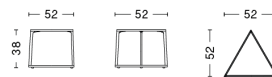

**EIFFEL SHELF SQUARE 4 LAYER**

**EIFFEL SHELF TRIANGLE 5 LAYER**

**EIFFEL SHELF 6 LAYER**

**EIFFEL COFFEE TABLE SQUARE**

**EIFFEL COFFEE TABLE RECTANGULAR**

**EIFFEL SIDE TABLE TRIANGLE**

# EIFFEL SHELF SQUARE 4 LAYER

**DESIGN** Depping & Jørgensen  
**SIZE** W50 x D50 x H110 cm  
 W19.69" x D19.69" x H43.31"  
**DETAILS** 18 mm powder coated MDF shelves with straight edge. Powder coated diecast aluminium profiles. This product is made from FSC™-certified wood.  
 Requires assembly.  
**SALES QTY.** 1 pcs.