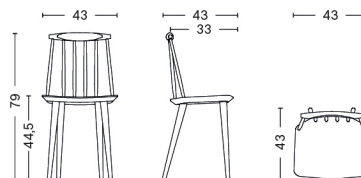

J-SERIES / J77

DESIGN Folke Pålsson

SIZE W43 x D43 x H79 cm, seat height 44,5 cm
W16.93" x D16.93" x H31.1", seat height 17.52"

DETAILS Moulded beech plywood with beech outer veneer. Painted versions have a layer of paper on top. This product is made from FSC™-certified wood and other controlled materials. Gliders are sold separately.

SALES QTY. 2 pcs.

MATERIAL	
FINISH	Beech
Black painted	1.979,00
Dusty grey painted	1.979,00
Nature	1.799,00
Stone grey painted	1.979,00
White painted	1.979,00

PACKAGING 1 box / 2 pcs.   **BOX DIMENSIONS AND WEIGHT** 1 pcs. / W56,5 x D47,5 x H98 cm / 12,50 kg

PRODUCT STATUS Stock Item