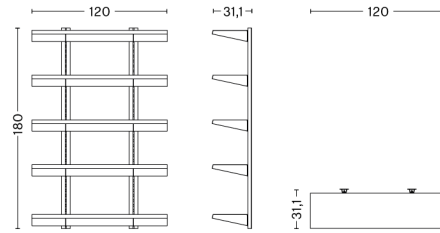

STANDARD ISSUE 5 LAYER 120 CM

DESIGN Frank
SIZE W120 x D31,1 x H180 cm
W47.24" x D12.24" x H70.87"
DETAILS Powder coated steel.
SALES QTY. 1 pcs.

	FRAME	Grey Powder coated
SHELF		
Sky grey powder coated steel		6.599,00

PACKAGING	3 box / 1 pcs.	BOX DIMENSIONS AND WEIGHT	1 pcs. / W180 x D10 x H9 cm / 6 kg
PRODUCT STATUS	Stock Item		1 pcs. / W124 x D27 x H30 cm / 15 kg
			1 pcs. / W124 x D37 x H44 cm / 22 kg