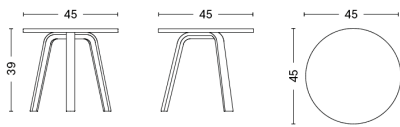

BELLA COFFEE TABLE

HAY's Bella Coffee Table is an understated table that is small enough to place anywhere and has enough personality to make its presence felt. The thin solid surface and veneer legs combine different elements to result in a light yet distinctive expression. Functional and decorative, it can be used separately or positioned in pairs or groups.

Ø45 X H39 CM / Ø17.72" x H15.35"