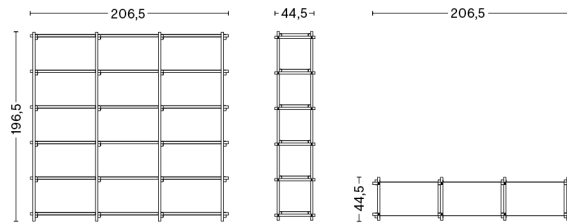

FRAME	Untreated
SHELF		Solid oak
	White powder coated steel	11.799,00

PACKAGING 7 box / 1 pcs. **BOX DIMENSIONS AND WEIGHT** 1 pcs. / W215 x D25.2 x H15 cm / 28 kg
PRODUCT STATUS Stock Item 6 pcs. / W68.5 x D41.5 x H9.5 cm / 57 kg