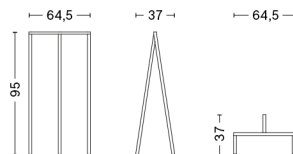

LOOP STAND FRAME HIGH / SET OF 2

DESIGN Leif Jørgensen
SIZE L64,5 x W37 x H95 cm
L25.39" x W14.57" x H37.4"
DETAILS 30 mm powder coated steel square tube frame. Set of 2. We do not recommend that the weight of the tabletop placed on the Loop Stand Frames exceeds 100 kg.
With felt pads.
SALES QTY. 1 pcs.