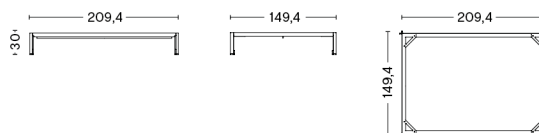

MATERIAL	
FINISH	Steel
Warm grey powder coated	4.949,00
White powder coated	4.949,00

PACKAGING 2 box / 1 pcs. **BOX DIMENSIONS AND WEIGHT** 1 pcs. / W218 x D36.5 x H27.5 cm / 20 kg
PRODUCT STATUS Stock Item 1 pcs. / W158 x D36.5 x H27.5 cm / 15.5 kg