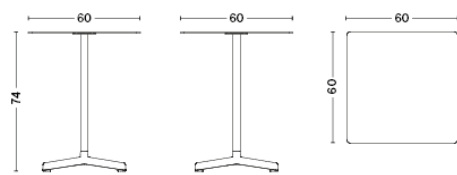

NEU TABLE / OVERVIEW

The Neu Table is the latest addition to HAY's Neu Collection. The design features a small round or square table top attached to a tubular central pole and angled 4-star pedestal base. Crafted in outdoor powder coated steel and cast aluminium to offer greater durability and resilience, it has a versatile quality that makes it well-suited to both indoor and outdoor use for public spaces such as cafés, offices, as well as private areas such as gardens and balconies.

NEU TABLE SQUARE