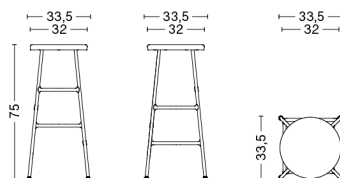

CORNET BAR STOOL HIGH

DESIGN Jonas Trampedach
SIZE High L33,5 x W33,5 x H75 cm
High L13.19" x W13.19" x H29.53"
DETAILS Solid oak seat. Powder coated or chromed steel tube legs. Requires assembly.
SALES QTY. 1 pcs.

SOLID OAK SEAT				
SEAT	BASE	Cream white		Soft black
		Chromed Steel	Powder coated Steel	Powder coated Steel
Oiled		2.799,00	2.479,00	2.479,00
Smoked oiled		2.799,00	2.479,00	2.479,00
Soft black stained		2.799,00		2.479,00

PACKAGING 2 box / 1 pcs.   **BOX DIMENSIONS AND WEIGHT** 1 pcs. / W41.5 x D41.5 x H75.5 cm / 7 kg
PRODUCT STATUS Stock Item   1 pcs. / W35 x D35 x H5 cm / 2 kg