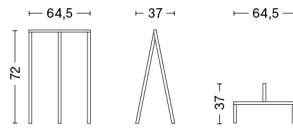

**PACKAGING**

1 box / 1 pcs.

**BOX DIMENSIONS AND WEIGHT**

1 pcs. / W65,3 x D68 x H5,4 cm / 5,40 kg

**PRODUCT STATUS**

Stock Item

# LOOP STAND FRAME / SET OF 2

**DESIGN** Leif Jørgensen  
**SIZE** L64,5 x W37 x H72 cm  
 L25.39" x W14.57" x H28.35"  
**DETAILS** 30 mm powder coated steel square tube frame. Set of 2. We do not recommend that the weight of the tabletop placed on the Loop Stand Frames exceeds 100 kg.  
 With felt pads.  
**SALES QTY.** 1 pcs.