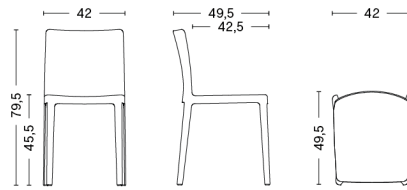

ÉLÉMENTAIRE CHAIR

DESIGN Ronan & Erwan Bouroullec
SIZE W42 x D49,5 x H79,5 cm, seat height 45,5 cm
W16.54" x D19.49" x H31.3", seat height 17.91"
DETAILS 100% recycled injection moulded solid coloured polypropylene reinforced by fibreglass. UV resistant. Matt slightly textured surface.
SALES QTY. 2 pcs.

	MATERIAL
FINISH	Polypropylene
Anthracite	1.149,00
Blue grey	1.149,00
Cream white	1.149,00
Light yellow	1.149,00
Olive	1.149,00
Smokey green	1.149,00

PACKAGING 1 box / 2 pcs. **BOX DIMENSIONS AND WEIGHT** 1 pcs. / W60 x D44 x H92 cm / 10,50 kg
PRODUCT STATUS Stock Item