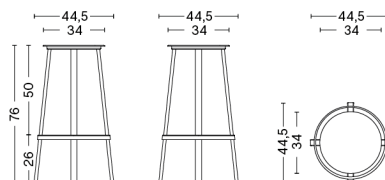

REVOLVER BAR STOOL HIGH

DESIGN Leon Ransmeier
SIZE High Ø34 x H76 cm
High Ø13.39" x H29.92"
DETAILS Powder coated steel, aluminium bearing. Low suitable for kitchen counter. High suitable for bar table.
Requires assembly.
SALES QTY. 1 pcs.