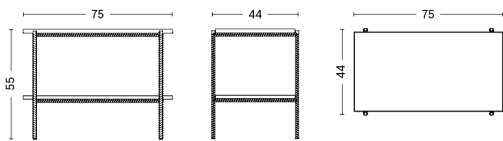

**Ø55 X H35 CM / Ø21.65" x H13.78"**

**Ø75 X H35 CM / Ø29.53" x H13.78"**

**PACKAGING** 1 box / 1 pcs.      **BOX DIMENSIONS AND WEIGHT** 1 pcs. / W63,5 x D63,5 x H43 cm / 4,50 kg  
**PRODUCT STATUS** Stock Item

Ø75 X H35 CM / Ø29.53" x H13.78"			
	BASE	Black Powder coated Steel	Off-white Powder coated Steel
<b>TABLETOP</b>			
Black powder coated steel		3.299,00	
Mocca powder coated steel		3.299,00	
Off-white powder coated steel			3.299,00

**PACKAGING** 1 box / 1 pcs.      **BOX DIMENSIONS AND WEIGHT** 1 pcs. / W83 x D83 x H42 cm / 12,00 kg  
**PRODUCT STATUS** Stock Item

**Ø45 X H40,5 CM / Ø17.72" x H15.94"**

**L75 X W44 X H55 CM / L29.53" x W17.32" x H21.65"**