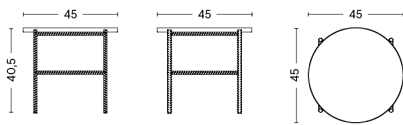

REBAR SIDE TABLE

Sylvain Willenz's Rebar collection is a series of coffee-, side- and tray tables that explores the possibilities of reconsidering construction materials and processes. The design juxtaposes the reinforced steel bar frame with black marble tops and metal trays to create a balanced aesthetic. The tables are available in different sizes in round, square and rectangular shapes, and are suitable for using in private, corporate or public spaces.

Ø45 X H40,5 CM / Ø17.72" x H15.94"