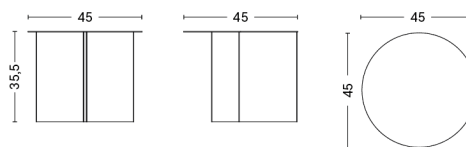

**L80 X W49 X H40,5 CM / L31.5" x W19.29" x H15.94"**

**L80 X W84 X H33 CM / L31.5" x W33.07" x H12.99"**

**L100 X W104 X H33 CM / L39.37" x W40.94" x H12.99"**

**PACKAGING** 2 box / 1 pcs.      **BOX DIMENSIONS AND WEIGHT** 1 pcs. / W90 x D90 x H9 cm / 40 kg  
**PRODUCT STATUS** Stock Item      1 pcs. / W92 x D78 x H42 cm / 16 kg

L100 X W104 X H33 CM / L39.37" x W40.94" x H12.99"	
<b>BASE</b>	Soft black Powder coated
<b>TABLETOP</b>	Steel
Marble	8.999,00

# SLIT TABLE HEXAGON

**DESIGN** HAY  
**SIZE** Ø45,8 x H35,5 cm  
 Ø18.03" x H13.98"  
**DETAILS** Powder coated steel. Brass is crafted in high-gloss polished stainless steel and plated with a brass colour.  
**SALES QTY.** 1 pcs.

# SLIT TABLE ROUND

**DESIGN** HAY  
**SIZE** Ø45 x H35,5 cm  
 Ø17.72" x H13.98"  
**DETAILS** Powder coated steel. Brass is crafted in high-gloss polished stainless steel and plated with a brass colour.  
**SALES QTY.** 1 pcs.