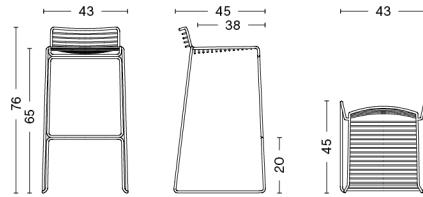

HEE BAR STOOL LOW

DESIGN Hee Welling & HAY

SIZE Low W43 x D45 x H76 cm, seat height 65 cm
Low W16.93" x D17.72" x H29.92", seat height 25.59"

DETAILS Solid steel bar chair in 11 mm welded wire featuring an outdoor powder coating. Comes with pre-mounted gliders.
With standard glider.

STACKABLE 10 pcs.

SALES QTY. 2 pcs.

MATERIAL	
FINISH	Steel
Asphalt grey powder coated	2.149,00
Black powder coated	2.149,00
Fall green powder coated	2.149,00
Rust powder coated	2.149,00
White powder coated	2.149,00

PACKAGING 1 box / 2 pcs.   **BOX DIMENSIONS AND WEIGHT** 1 pcs. / W52 x D45 x H82 cm / 16,10 kg

PRODUCT STATUS Stock Item