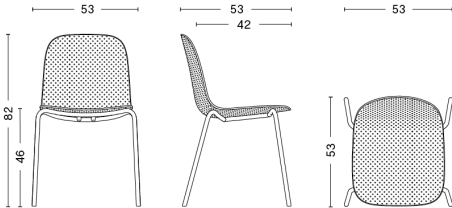

13EIGHTY / OVERVIEW

HAY's 13Eighty chair designed by Dutch designers Scholten & Baijings is aptly named after the number of tiny holes in the moulded polypropylene shell. These perforations create a characteristic aesthetic, where transparency and a play of light and shadows add to the chair's expression, while the variations in the sizes of the holes bring a sense of movement to the visual appearance. They also have a functional use in draining rainwater off when the chairs are used outdoors. Available in two versions

13EIGHTY CHAIR