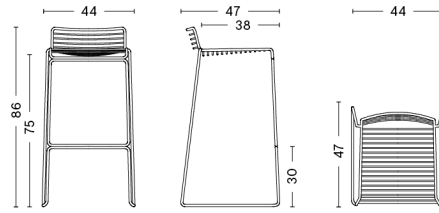

HEE BAR STOOL HIGH

DESIGN Hee Welling & HAY

SIZE High W44 x D47 x H86 cm, seat height 75 cm
High W17.32" x D18.5" x H33.86", seat height 29.53"

DETAILS Solid steel bar chair in 11 mm welded wire featuring an outdoor powder coating. Comes with pre-mounted gliders.
With standard glider.

STACKABLE 10 pcs.

SALES QTY. 2 pcs.

MATERIAL	
FINISH	Steel
Asphalt grey powder coated	2.149,00
Black powder coated	2.149,00
Fall green powder coated	2.149,00
Rust powder coated	2.149,00
White powder coated	2.149,00

PACKAGING 1 box / 2 pcs. **BOX DIMENSIONS AND WEIGHT** 1 pcs. / W55 x D48 x H92 cm / 16,50 kg

PRODUCT STATUS Stock Item