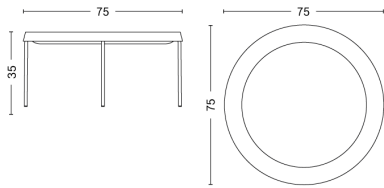

# IEFFEL SIDE TABLE TRIANGLE

**DESIGN** Depping & Jørgensen  
**SIZE** L52 x D52 x H38 cm  
 L20.47" x D20.47" x H14.96"  
**DETAILS** 18 mm powder coated MDF tabletop with straight edge. Powder coated diecast aluminium profiles. This product is made from FSC™-certified wood.  
 Requires assembly.  
**SALES QTY.** 1 pcs.

**Ø55 X H35 CM / Ø21.65" x H13.78"**

**Ø75 X H35 CM / Ø29.53" x H13.78"**

**Ø45 X H40,5 CM / Ø17.72" x H15.94"**

**L75 X W44 X H55 CM / L29.53" x W17.32" x H21.65"**