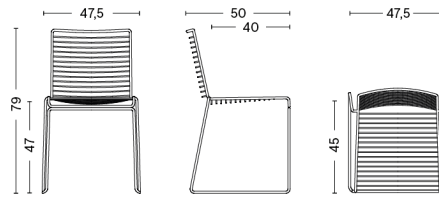

HEE DINING CHAIR

DESIGN Hee Welling & HAY
SIZE W47,5 x D50 x H79 cm, seat height 47 cm
W18.7" x D19.69" x H31.1", seat height 18.5"
DETAILS Solid steel bar chair in 11 mm welded wire featuring an outdoor powder coating. Comes with pre-mounted gliders.
With standard glider.
STACKABLE 15 pcs.
SALES QTY. 2 pcs.

MATERIAL	
FINISH	Steel
Asphalt grey powder coated	2.149,00
Black powder coated	2.149,00
Fall green powder coated	2.149,00
Rust powder coated	2.149,00
White powder coated	2.149,00

PACKAGING 1 box / 2 pcs.   **BOX DIMENSIONS AND WEIGHT** 1 pcs. / W56,4 x D54,9 x H85 cm / 16,00 kg
PRODUCT STATUS Stock Item