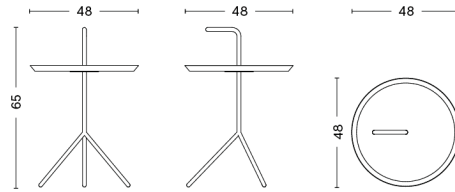

DON'T LEAVE ME / DLM XL

DESIGN Thomas Bentzen
SIZE Ø48 x H65 cm
Ø18.9" x H25.59"
DETAILS Powder coated steel.
SALES QTY. 1 pcs.

	MATERIAL
FINISH	Steel
Black powder coated	2.479,00
Grey powder coated	2.479,00
White powder coated	2.479,00

PACKAGING 1 box / 1 pcs. **BOX DIMENSIONS AND WEIGHT** 1 pcs. / W55 x D55 x H75 cm / 7,00 kg
PRODUCT STATUS Stock Item