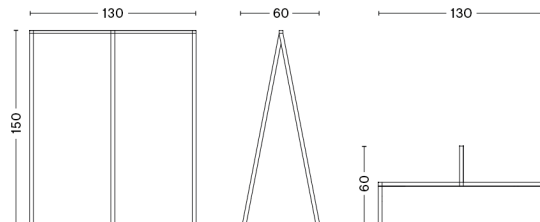

MATERIAL	
FINISH	Steel
Black powder coated	2.649,00
Grey powder coated	2.649,00
White powder coated	2.649,00

PACKAGING 1 box / 1 pcs. **BOX DIMENSIONS AND WEIGHT** 1 pcs. / W135 x D65 x H158 cm / 9,50 kg
PRODUCT STATUS Stock Item