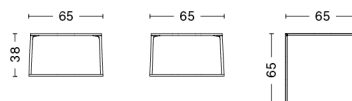

# EIFFEL SHELF TRIANGLE 5 LAYER

**DESIGN** Depping & Jørgensen  
**SIZE** W52 x D52 x H145 cm  
 W20.47" x D20.47" x H57.09"  
**DETAILS** 18 mm powder coated MDF shelves with straight edge. Powder coated diecast aluminium profiles. This product is made from FSC™-certified wood.  
 Requires assembly.  
**SALES QTY.** 1 pcs.

# EIFFEL SHELF 6 LAYER

**DESIGN** Depping & Jørgensen  
**SIZE** W80 x D40 x H182 cm  
 W31.5" x D15.75" x H71.65"  
**DETAILS** 18 mm powder coated MDF shelves with straight edge. Powder coated diecast aluminium profiles. This product is made from FSC™-certified wood.  
 Requires assembly.  
**SALES QTY.** 1 pcs.

# EIFFEL COFFEE TABLE SQUARE

**DESIGN** Depping & Jørgensen  
**SIZE** L65 x D65 x H38 cm  
 L25.59" x D25.59" x H14.96"  
**DETAILS** 18 mm powder coated MDF tabletop with straight edge. Powder coated diecast aluminium profiles. This product is made from FSC™-certified wood.  
 Requires assembly.  
**SALES QTY.** 1 pcs.