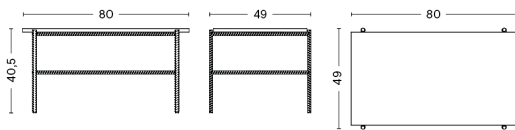

REBAR COFFEE TABLE

Sylvain Willenz's Rebar collection is a series of coffee-, side- and tray tables that explores the possibilities of reconsidering construction materials and processes. The design juxtaposes the reinforced steel bar frame with black marble tops and metal trays to create a balanced aesthetic. The tables are available in different sizes in round, square and rectangular shapes, and are suitable for using in private, corporate or public spaces.

L80 X W49 X H40,5 CM / L31.5" x W19.29" x H15.94"