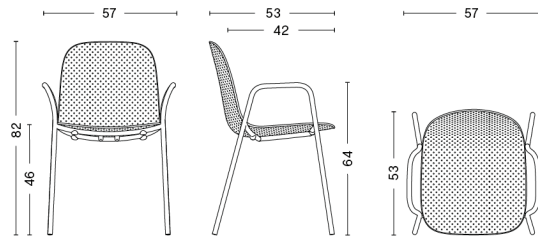

13EIGHTY ARMCHAIR

DESIGN Scholten & Baijings
SIZE W57 x D53 x H82 cm, seat height 46 cm
W22.44" x D20.87" x H32.28", seat height 18.11"
DETAILS Injection moulded polypropylene shell with
20% plastic fiber. 4 leg base with armrest.
Powder coating for outdoor use.
With standard glider.
STACKABLE 10 pcs.
SALES QTY. 1 pcs.

POLYPROPYLENE SEAT

SEAT	BASE	Graphite black	Grey white	Pure grey
		Powder coated Steel	Powder coated Steel	Powder coated Steel
Chalk white		2.799,00		
Soft black		2.799,00		
Soft blue		2.799,00		

PACKAGING 1 box / 2 pcs.

BOX DIMENSIONS AND WEIGHT

1 pcs. / W57,5 x D54 x H85 cm / 14,50 kg

PRODUCT STATUS Order produced