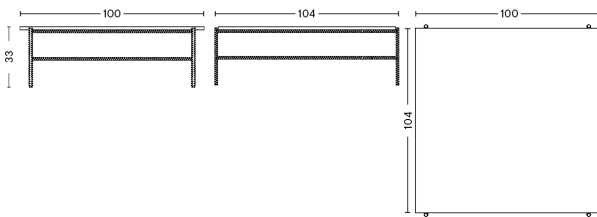

Ø45 X H40,5 CM / Ø17.72" x H15.94"

L75 X W44 X H55 CM / L29.53" x W17.32" x H21.65"

REBAR SIDE TABLE

DESIGN Sylvain Willenz
DETAILS 18 mm polished marble tabletop with chamfered edges or 2 mm powder coated steel traytop. 16 mm anchor rebar fully welded frame.
 Requires assembly.
SALES QTY. 1 pcs.

L75 X W44 X H55 CM / L29.53" x W17.32" x H21.65"	
BASE	Soft black Powder coated
TABLETOP	Steel
Marble	3.959,00

PACKAGING 3 box / 1 pcs. **BOX DIMENSIONS AND WEIGHT** 1 pcs. / W85 x D50 x H12 cm / 15 kg
PRODUCT STATUS Stock Item 1 pcs. / W79 x D44 x H4 cm / 5 kg
 1 pcs. / W69 x D48 x H60 cm / 14.5 kg

L80 X W49 X H40,5 CM / L31.5" x W19.29" x H15.94"

L80 X W84 X H33 CM / L31.5" x W33.07" x H12.99"

L100 X W104 X H33 CM / L39.37" x W40.94" x H12.99"

REBAR COFFEE TABLE

DESIGN Sylvain Willenz
DETAILS 18 mm polished marble tabletop with chamfered edges. 16 mm anchor rebar fully welded frame.
 Requires assembly.
SALES QTY. 1 pcs.

L80 X W49 X H40,5 CM / L31.5" x W19.29" x H15.94"	
BASE	Soft black Powder coated
TABLETOP	Steel
Marble	3.659,00

PACKAGING 2 box / 1 pcs. **BOX DIMENSIONS AND WEIGHT** 1 pcs. / W90 x D55 x H12 cm / 18 kg
PRODUCT STATUS Stock Item 1 pcs. / W75 x D54 x H47 cm / 15 kg