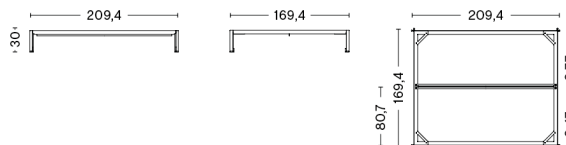

CONNECT BED INCL. CROSSBAR FOR L200 X W160 MATTRESS

DESIGN Leif Jørgensen
SIZE L209,4 x W169,4 x H30 cm
L82.44" x W66.69" x H11.81"
DETAILS Powder coated steel.
Requires assembly.
SALES QTY. 1 pcs.

MATERIAL	
FINISH	Steel
Warm grey powder coated	5.339,00
White powder coated	5.339,00

PACKAGING 2 box / 1 pcs. **BOX DIMENSIONS AND WEIGHT** 1 pcs. / W222 x D36.5 x H27.5 cm / 28.5 kg
PRODUCT STATUS Stock Item 1 pcs. / W178 x D36.5 x H27.5 cm / 17 kg

CONNECT BED INCL. CROSSBAR FOR L200 X W180 MATTRESS

DESIGN Leif Jørgensen
SIZE L209,4 x W189,4 x H30 cm
L82.44" x W74.57" x H11.81"
DETAILS Powder coated steel.
Requires assembly.
SALES QTY. 1 pcs.