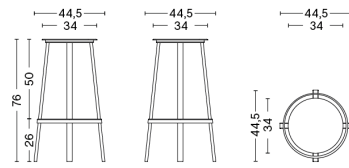

range of public and residential environments.

REVOLVER BAR STOOL

REVOLVER BAR STOOL

REVOLVER STOOL

REVOLVER BAR STOOL LOW

DESIGN Leon Ransmeier
SIZE LOW Ø34 x H65 cm
 LOW Ø13.39" x H25.59"
DETAILS Powder coated steel, aluminium bearing. Low suitable for kitchen counter. High suitable for bar table.
 Requires assembly.
SALES QTY. 1 pcs.