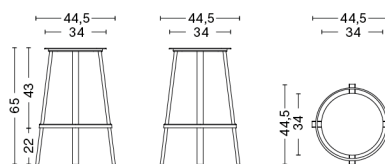

range of public and residential environments.

REVOLVER BAR STOOL

REVOLVER BAR STOOL

REVOLVER STOOL

REVOLVER BAR STOOL LOW

DESIGN Leon Ransmeier
SIZE LOW Ø34 x H65 cm
 LOW Ø13.39" x H25.59"
DETAILS Powder coated steel, aluminium bearing. Low suitable for kitchen counter. High suitable for bar table.
 Requires assembly.
SALES QTY. 1 pcs.