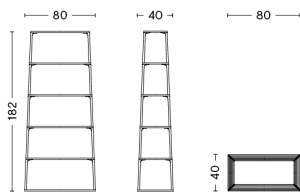

L100 X W104 X H33 CM / L39.37" x W40.94" x H12.99"	
BASE	Soft black Powder coated
TABLETOP	Steel
Marble	8.379,00

PACKAGING 2 box / 1 pcs. **BOX DIMENSIONS AND WEIGHT** 1 pcs. / W110 x D110 x H9 cm / 64 kg
PRODUCT STATUS Stock Item 1 pcs. / W108 x D94 x H42 cm / 22 kg

EIFFEL / OVERVIEW

Based on a simple layering principal Depping & Jørgensen have created a flexible and multifunctional range of shelving units and tables using cast aluminium leg modules with powder-coated MDF square round or rectangular plates in different sizes. The shelving systems and tables are available in diverse colours heights and shapes making them suitable for use in a wide range of private and public contexts.

EIFFEL SHELF SQUARE 4 LAYER

EIFFEL SHELF TRIANGLE 5 LAYER

EIFFEL SHELF 6 LAYER

EIFFEL COFFEE TABLE SQUARE

EIFFEL COFFEE TABLE RECTANGULAR

EIFFEL SIDE TABLE TRIANGLE

EIFFEL SHELF SQUARE 4 LAYER

DESIGN Depping & Jørgensen
SIZE W50 x D50 x H110 cm
 W19.69" x D19.69" x H43.31"
DETAILS 18 mm powder coated MDF shelves with straight edge. Powder coated diecast aluminium profiles.
 Requires assembly.
SALES QTY. 1 pcs.

EIFFEL SHELF TRIANGLE 5 LAYER

DESIGN Depping & Jørgensen
SIZE W52 x D52 x H145 cm
 W20.47" x D20.47" x H57.09"
DETAILS 18 mm powder coated MDF shelves with straight edge. Powder coated diecast aluminium profiles.
 Requires assembly.
SALES QTY. 1 pcs.