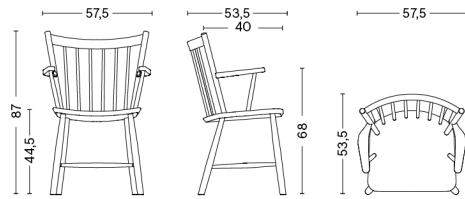

PACKAGING 1 box / 2 pcs. **BOX DIMENSIONS AND WEIGHT** 1 pcs. / W55 x D48 x H92 cm / 16,50 kg

PRODUCT STATUS Stock Item

HEE LOUNGE

DESIGN Hee Welling
SIZE W72 x D67 x H67 cm, seat height 37 cm
 W28.35" x D26.38" x H26.38", seat height 14.57"
DETAILS Solid steel bar chair in 11 mm welded wire featuring an outdoor powder coating. Comes with pre-mounted gliders.
 With standard glider.
STACKABLE 15 pcs.
SALES QTY. 2 pcs.

J-SERIES / J41

DESIGN Børge Mogensen
SIZE W46,5 x D48 x H82,5 cm, seat height 44,5 cm
 W18.31" x D18.9" x H32.48", seat height 17.52"
DETAILS Solid wood.
SALES QTY. 1 pcs.

	MATERIAL	
FINISH	Solid oak	Solid beech
Black stained		2.749,00
Matt lacquered	3.049,00	
Oiled	3.049,00	
White stained		2.749,00

PACKAGING 1 box / 2 pcs. **BOX DIMENSIONS AND WEIGHT** 1 pcs. / W50 x D50 x H87 cm / 8,00 kg
PRODUCT STATUS Stock Item

J-SERIES / J42

DESIGN Børge Mogensen
SIZE W57,5 x D53,5 x H87 cm, seat height 44,5 cm
 W22.64" x D21.06" x H34.25", seat height 17.52"
DETAILS Solid wood.
SALES QTY. 1 pcs.