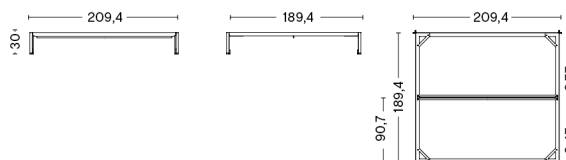

MATERIAL	
FINISH	Steel
Warm grey powder coated	5.339,00
White powder coated	5.339,00

PACKAGING 2 box / 1 pcs. **BOX DIMENSIONS AND WEIGHT** 1 pcs. / W222 x D36.5 x H27.5 cm / 28.5 kg
PRODUCT STATUS Stock Item 1 pcs. / W198 x D36.5 x H27.5 cm / 18.5 kg