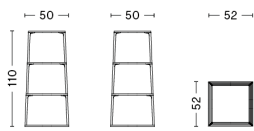

EIFFEL / OVERVIEW

Based on a simple layering principal Depping & Jørgensen have created a flexible and multifunctional range of shelving units and tables using cast aluminium leg modules with powder-coated MDF square round or rectangular plates in different sizes. The shelving systems and tables are available in diverse colours heights and shapes making them suitable for use in a wide range of private and public contexts.

EIFFEL SHELF SQUARE 4 LAYER