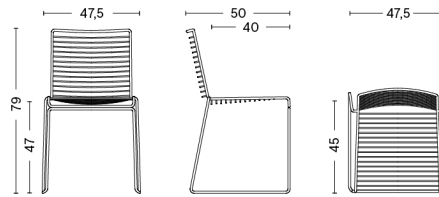

BOX DIMENSIONS AND WEIGHT

1 pcs. / W57,5 x D54 x H85 cm / 12,50 kg

PRODUCT STATUS Order produced

13EIGHTY ARMCHAIR

DESIGN Scholten & Baijings
SIZE W57 x D53 x H82 cm, seat height 46 cm
 W22.44" x D20.87" x H32.28", seat height 18.11"
DETAILS Injection moulded polypropylene shell with
 20% plastic fiber. 4 leg base with armrest.
 Powder coating for outdoor use.
 With standard glider.
STACKABLE 10 pcs.
SALES QTY. 1 pcs.

POLYPROPYLENE SEAT

SEAT	BASE	Graphite black	Grey white	Pure grey
		Powder coated Steel	Powder coated Steel	Powder coated Steel
Chalk white		2.589,00		
Soft black		2.589,00		
Soft blue		2.589,00		

PACKAGING 1 box / 2 pcs.

BOX DIMENSIONS AND WEIGHT

1 pcs. / W57,5 x D54 x H85 cm / 14,50 kg

PRODUCT STATUS Order produced

HEE DINING CHAIR

DESIGN Hee Welling
SIZE W47,5 x D50 x H79 cm, seat height 47 cm
 W18.7" x D19.69" x H31.1", seat height 18.5"
DETAILS Solid steel bar chair in 11 mm welded wire featuring an outdoor powder coating. Comes with pre-mounted gliders.
 With standard glider.
STACKABLE 20 pcs.
SALES QTY. 2 pcs.