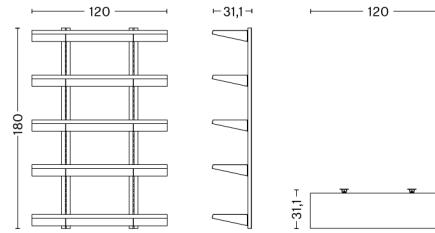

STANDARD ISSUE 5 LAYER 120 CM

DESIGN Frank
SIZE W120 x D31,1 x H180 cm
W47.24" x D12.24" x H70.87"
DETAILS Powder coated steel.
SALES QTY. 1 pcs.

	FRAME	Grey Powder coated
SHELF		
Sky grey powder coated steel		6.099,00

PACKAGING	3 box / 1 pcs.	BOX DIMENSIONS AND WEIGHT	1 pcs. / W180 x D10 x H9 cm / 6 kg
PRODUCT STATUS	Stock Item		1 pcs. / W124 x D27 x H30 cm / 15 kg
			1 pcs. / W124 x D37 x H44 cm / 22 kg