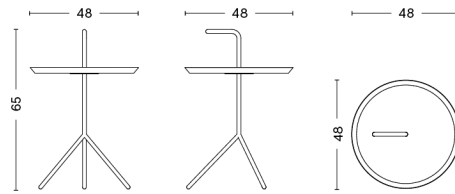

DON'T LEAVE ME / DLM XL

DESIGN Thomas Bentzen
SIZE Ø48 x H65 cm
Ø18.9" x H25.59"
DETAILS Powder coated steel.
SALES QTY. 1 pcs.

MATERIAL	
FINISH	Steel
Black powder coated	2.289,00
Grey powder coated	2.289,00
Mint powder coated	2.289,00
Powder powder coated	2.289,00
Racing green powder coated	2.289,00
White powder coated	2.289,00

PACKAGING 1 box / 1 pcs. **BOX DIMENSIONS AND WEIGHT** 1 pcs. / W55 x D55 x H75 cm / 7,00 kg
PRODUCT STATUS Stock Item