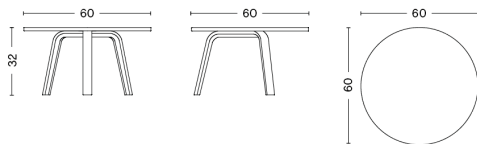

Ø60 X H32 CM / Ø23.62" x H12.6"