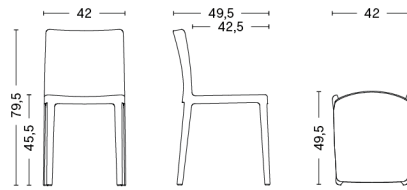

ÉLÉMENTAIRE CHAIR

DESIGN Ronan & Erwan Bouroullec

SIZE W42 x D49,5 x H79,5 cm, seat height 45,5 cm
W16.54" x D19.49" x H31.3", seat height 17.91"

DETAILS Injection moulded solid coloured polypropylene reinforced by fiberglass. UV resistant. Matt slightly textured surface. Natural production marks are visible on darker colours.

SALES QTY. 2 pcs.

MATERIAL	
FINISH	Polypropylene
Anthracite	1.069,00
Blue grey	1.069,00
Cream white	1.069,00
Light yellow	1.069,00
Olive	1.069,00
Smokey green	1.069,00

PACKAGING 1 box / 2 pcs.   **BOX DIMENSIONS AND WEIGHT** 1 pcs. / W60 x D44 x H92 cm / 10,50 kg

PRODUCT STATUS Stock Item