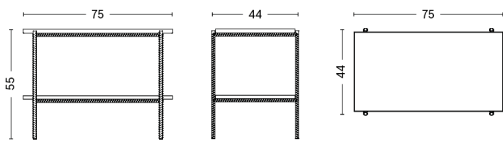

PACKAGING 2 box / 1 pcs. **BOX DIMENSIONS AND WEIGHT** 1 pcs. / W38.5 x D38.5 x H65.5 cm / 6 kg
PRODUCT STATUS Stock Item 1 pcs. / W35 x D35 x H5 cm / 2 kg

CORNET BAR STOOL HIGH

DESIGN Jonas Trampedach
SIZE HIGH Ø32 x H75 cm
 HIGH Ø12.6" x H29.53"
DETAILS Solid oak seat. Powder coated or chromed steel tube legs. Requires Assembly.
SALES QTY. 1 pcs.

PACKAGING 2 box / 1 pcs. **BOX DIMENSIONS AND WEIGHT** 1 pcs. / W41.5 x D41.5 x H75.5 cm / 7 kg
PRODUCT STATUS Stock Item 1 pcs. / W35 x D35 x H5 cm / 2 kg

REBAR SIDE TABLE

Sylvain Willenz's Rebar collection is a series of coffee-, side- and tray tables that explores the possibilities of reconsidering construction materials and processes. The design juxtaposes the reinforced steel bar frame with black marble tops and metal trays to create a balanced aesthetic. The tables are available in different sizes in round, square and rectangular shapes, and are suitable for using in private, corporate or public spaces.

Ø45 X H40,5 CM / Ø17.72" x H15.94"

L75 X W44 X H55 CM / L29.53" x W17.32" x H21.65"

REBAR SIDE TABLE

DESIGN Sylvain Willenz
DETAILS 18 mm polished marble tabletop with chamfered edges or 2 mm powder coated steel traytop. 16 mm anchor rebar fully welded frame.
 Requires assembly.
SALES QTY. 1 pcs.

Ø45 X H40,5 CM / Ø17.72" x H15.94"	
BASE	Soft black Powder coated
TABLETOP	Steel
Marble	2.589,00
Soft black powder coated steel	1.829,00

PACKAGING 2 box / 1 pcs. **BOX DIMENSIONS AND WEIGHT** 1 pcs. / W55 x D55 x H12 cm / 8.5 kg
PRODUCT STATUS Stock Item 1 pcs. / W69 x D48 x H60 cm / 9 kg