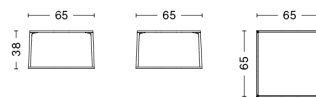

L100 X W104 X H33 CM / L39.37" x W40.94" x H12.99"	
BASE	Soft black Powder coated
TABLETOP	Steel
Marble	8.379,00

PACKAGING 2 box / 1 pcs. **BOX DIMENSIONS AND WEIGHT** 1 pcs. / W110 x D110 x H9 cm / 64 kg
PRODUCT STATUS Stock Item 1 pcs. / W108 x D94 x H42 cm / 22 kg

EIFFEL SHELF SQUARE 4 LAYER

EIFFEL SHELF TRIANGLE 5 LAYER

EIFFEL SHELF 6 LAYER

EIFFEL COFFEE TABLE SQUARE

EIFFEL COFFEE TABLE RECTANGULAR

EIFFEL SIDE TABLE TRIANGLE

EIFFEL SHELF SQUARE 4 LAYER

DESIGN Depping & Jørgensen
SIZE W50 x D50 x H110 cm
 W19.69" x D19.69" x H43.31"
DETAILS 18 mm powder coated MDF shelves with straight edge. Powder coated diecast aluminium profiles.
 Requires assembly.
SALES QTY. 1 pcs.

	FRAME	Ink black Powder coated	Warm sand Powder coated
SHELF			
Ink black powder coated mdf		5.339,00	

PACKAGING 4 box / 1 pcs. **BOX DIMENSIONS AND WEIGHT** 1 pcs. / W57 x D56 x H10 cm / 13.5 kg
PRODUCT STATUS Stock Item 2 pcs. / W46 x D17 x H6 cm / 2.4 kg
 1 pcs. / W46 x D17 x H6 cm / 1.2 kg

EIFFEL SHELF TRIANGLE 5 LAYER

DESIGN Depping & Jørgensen
SIZE W52 x D52 x H145 cm
 W20.47" x D20.47" x H57.09"
DETAILS 18 mm powder coated MDF shelves with straight edge. Powder coated diecast aluminium profiles.
 Requires assembly.
SALES QTY. 1 pcs.