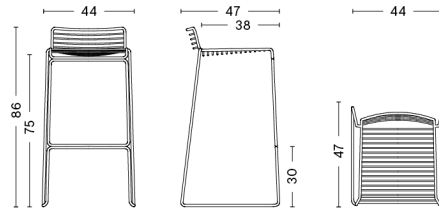

HEE BAR STOOL HIGH

DESIGN Hee Welling

SIZE HIGH W44 x D47 x H86 cm, seat height 75 cm
HIGH W17.32" x D18.5" x H33.86", seat height 29.53"

DETAILS Solid steel bar chair in 11 mm welded wire featuring an outdoor powder coating. Comes with pre-mounted gliders.
With standard glider.

STACKABLE 15 pcs.

SALES QTY. 2 pcs.

	MATERIAL	
FINISH	Steel	
Asphalt grey powder coated		1.979,00
Black powder coated		1.979,00
Fall green powder coated		1.979,00
Rust powder coated		1.979,00
White powder coated		1.979,00

PACKAGING 1 box / 2 pcs.   **BOX DIMENSIONS AND WEIGHT** 1 pcs. / W55 x D48 x H92 cm / 16,50 kg

PRODUCT STATUS Stock Item