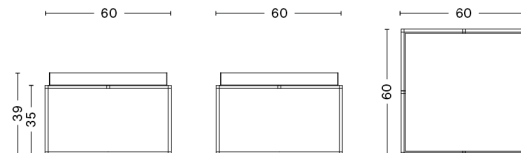

MATERIAL	
FINISH	Steel
Black powder coated	2.289,00
Warm grey powder coated	2.289,00
White powder coated	2.289,00

PACKAGING 1 box / 1 pcs. **BOX DIMENSIONS AND WEIGHT** 1 pcs. / W66 x D66 x H42 cm / 12,00 kg
PRODUCT STATUS Stock Item