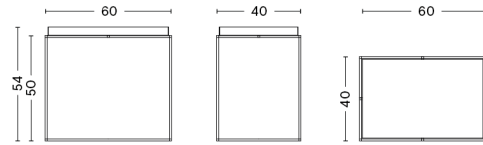

TRAY TABLE / S

DESIGN HAY
SIZE L30 x W30 x H34 cm
 L11.81" x W11.81" x H13.39"
DETAILS Powder coated steel.
SALES QTY. 1 pcs.

MATERIAL	
FINISH	Steel
Black powder coated	1.679,00
White powder coated	1.679,00

PACKAGING 1 box / 1 pcs. **BOX DIMENSIONS AND WEIGHT** 1 pcs. / W36 x D36 x H36 cm / 5,00 kg
PRODUCT STATUS Stock Item

TRAY TABLE / M

DESIGN HAY
SIZE L40 x W40 x H44 cm
 L15.75" x W15.75" x H17.32"
DETAILS Powder coated steel.
SALES QTY. 1 pcs.

PACKAGING 1 box / 1 pcs. **BOX DIMENSIONS AND WEIGHT** 1 pcs. / W46 x D46 x H46 cm / 7,20 kg
PRODUCT STATUS Stock Item

TRAY TABLE / L

DESIGN HAY
SIZE L40 x W60 x H54 cm
 L15.75" x W23.62" x H21.26"
DETAILS Powder coated steel.
SALES QTY. 1 pcs.