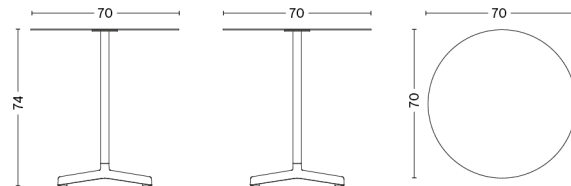

MATERIAL	
	Steel, Cast aluminium	
FINISH		
Anthracite powder coated		3.049,00
Sky grey powder coated		3.049,00

PACKAGING 1 box / 1 pcs. **BOX DIMENSIONS AND WEIGHT** 1 pcs. / W73 x D73 x H17 cm / 18,81 kg
PRODUCT STATUS Stock Item