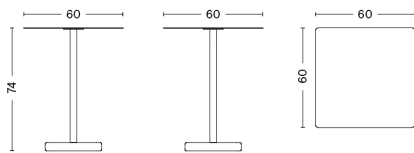

L60 X W60 X H74 CM / L23.62" x W23.62" x H29.13"