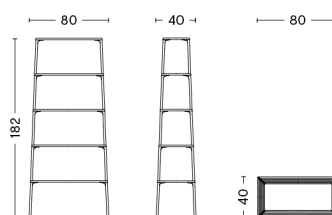

EIFFEL SHELF SQUARE 4 LAYER

EIFFEL SHELF TRIANGLE 5 LAYER

EIFFEL SHELF 6 LAYER

EIFFEL COFFEE TABLE SQUARE

EIFFEL COFFEE TABLE RECTANGULAR

EIFFEL SIDE TABLE TRIANGLE

EIFFEL SHELF SQUARE 4 LAYER

DESIGN Depping & Jørgensen
SIZE W50 x D50 x H110 cm
 W19.69" x D19.69" x H43.31"
DETAILS 18 mm powder coated MDF shelves with straight edge. Powder coated diecast aluminium profiles.
 Requires assembly.
SALES QTY. 1 pcs.

EIFFEL SHELF TRIANGLE 5 LAYER

DESIGN Depping & Jørgensen
SIZE W52 x D52 x H145 cm
 W20.47" x D20.47" x H57.09"
DETAILS 18 mm powder coated MDF shelves with straight edge. Powder coated diecast aluminium profiles.
 Requires assembly.
SALES QTY. 1 pcs.

EIFFEL SHELF 6 LAYER

DESIGN Depping & Jørgensen
SIZE W80 x D40 x H182 cm
 W31.5" x D15.75" x H71.65"
DETAILS 18 mm powder coated MDF shelves with straight edge. Powder coated diecast aluminium profiles.
 Requires assembly.
SALES QTY. 1 pcs.