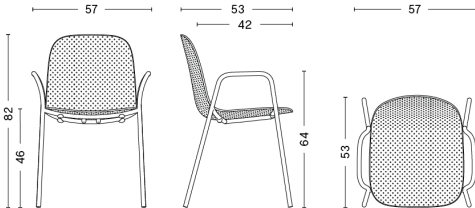

REVOLVER STOOL

DESIGN Leon Ransmeier
SIZE Ø34 x H48,5 cm
 Ø13.39" x H19.09"
DETAILS Powder coated steel, aluminium bearing.
SALES QTY. 1 pcs.

MATERIAL	Steel, Aluminium bearing
FINISH	
Black powder coated	1.369,00
Red powder coated	1.369,00
Sky grey powder coated	1.369,00

PACKAGING 1 box / 1 pcs. **BOX DIMENSIONS AND WEIGHT** 1 pcs. / W42,5 x D42,5 x H50 cm / 8,00 kg
PRODUCT STATUS Stock Item

13EIGHTY / OVERVIEW

HAY's 13Eighty chair designed by Dutch designers Scholten & Baijings is aptly named after the number of tiny holes in the moulded polypropylene shell. These perforations create a characteristic aesthetic, where transparency and a play of light and shadows add to the chair's expression, while the variations in the sizes of the holes bring a sense of movement to the visual appearance. They also have a functional use in draining rainwater off when the chairs are used outdoors. The chair features steel legs with a weather-resistant coating to make it suitable for

outdoor use. It has a stackable design and is available with or without armrests."

13EIGHTY CHAIR

13EIGHTY ARMCHAIR

13EIGHTY CHAIR

DESIGN Scholten & Baijings
SIZE W53 x D53 x H82 cm, seat height 46 cm
 W20.87" x D20.87" x H32.28", seat height 18.11"
DETAILS Injection moulded polypropylene shell with 20% plastic fiber. 4 leg base. Powder coating for outdoor use.
 With standard glider.
STACKABLE 10 pcs.
SALES QTY. 1 pcs.