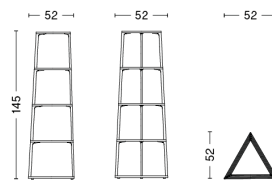

L80 X W49 X H40,5 CM / L31.5" x W19.29" x H15.94"	
BASE	Soft black Powder coated
TABLETOP	Steel
Marble	3.659,00

PACKAGING 2 box / 1 pcs. **BOX DIMENSIONS AND WEIGHT** 1 pcs. / W90 x D55 x H12 cm / 18 kg
PRODUCT STATUS Stock Item 1 pcs. / W75 x D54 x H47 cm / 15 kg

L80 X W84 X H33 CM / L31.5" x W33.07" x H12.99"	
BASE	Soft black Powder coated
TABLETOP	Steel
Marble	6.859,00

PACKAGING 2 box / 1 pcs. **BOX DIMENSIONS AND WEIGHT** 1 pcs. / W90 x D90 x H9 cm / 40 kg
PRODUCT STATUS Stock Item 1 pcs. / W92 x D78 x H42 cm / 16 kg

L100 X W104 X H33 CM / L39.37" x W40.94" x H12.99"	
BASE	Soft black Powder coated
TABLETOP	Steel
Marble	8.379,00

PACKAGING 2 box / 1 pcs. **BOX DIMENSIONS AND WEIGHT** 1 pcs. / W110 x D110 x H9 cm / 64 kg
PRODUCT STATUS Stock Item 1 pcs. / W108 x D94 x H42 cm / 22 kg

EIFFEL SHELF SQUARE 4 LAYER

EIFFEL SHELF TRIANGLE 5 LAYER

EIFFEL SHELF 6 LAYER

EIFFEL COFFEE TABLE SQUARE

EIFFEL COFFEE TABLE RECTANGULAR

EIFFEL SIDE TABLE TRIANGLE

EIFFEL SHELF SQUARE 4 LAYER

DESIGN Depping & Jørgensen
SIZE W50 x D50 x H110 cm
 W19.69" x D19.69" x H43.31"
DETAILS 18 mm powder coated MDF shelves with straight edge. Powder coated diecast aluminium profiles.
 Requires assembly.
SALES QTY. 1 pcs.