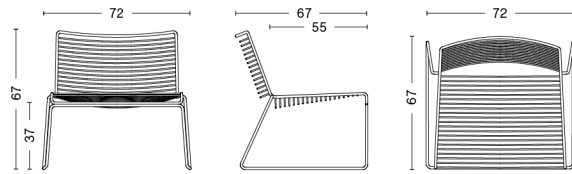

PACKAGING 1 box / 2 pcs. **BOX DIMENSIONS AND WEIGHT** 1 pcs. / W55 x D48 x H92 cm / 16,50 kg

PRODUCT STATUS Stock Item

HEE LOUNGE

DESIGN Hee Welling
SIZE W72 x D67 x H67 cm, seat height 37 cm
 W28.35" x D26.38" x H26.38", seat height 14.57"
DETAILS Solid steel bar chair in 11 mm welded wire featuring an outdoor powder coating. Comes with pre-mounted gliders.
 With standard glider.
STACKABLE 15 pcs.
SALES QTY. 2 pcs.