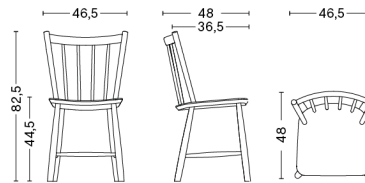

PACKAGING 1 box / 2 pcs. **BOX DIMENSIONS AND WEIGHT** 1 pcs. / W55 x D48 x H92 cm / 16,50 kg

PRODUCT STATUS Stock Item

HEE LOUNGE

DESIGN Hee Welling
SIZE W72 x D67 x H67 cm, seat height 37 cm
 W28.35" x D26.38" x H26.38", seat height 14.57"
DETAILS Solid steel bar chair in 11 mm welded wire featuring an outdoor powder coating. Comes with pre-mounted gliders.
 With standard glider.
STACKABLE 15 pcs.
SALES QTY. 2 pcs.

J-SERIES / J41

DESIGN Børge Mogensen
SIZE W46,5 x D48 x H82,5 cm, seat height 44,5 cm
 W18.31" x D18.9" x H32.48", seat height 17.52"
DETAILS Solid wood.
SALES QTY. 1 pcs.

	MATERIAL	
FINISH	Solid oak	Solid beech
Black stained		2.749,00
Matt lacquered	3.049,00	
Oiled	3.049,00	
White stained		2.749,00