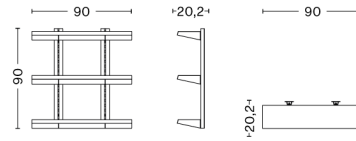

STANDARD ISSUE 3 LAYER 90 CM

DESIGN Frank
SIZE W90 x D20,2 x H90 cm
W35.43" x D7.95" x H35.43"
DETAILS Powder coated steel.
SALES QTY. 1 pcs.

	FRAME	Grey Powder coated
SHELF		
Sky grey powder coated steel		2.899,00

PACKAGING 2 box / 1 pcs. **BOX DIMENSIONS AND WEIGHT** 1 pcs. / W92 x D10 x H9 cm / 3 kg
PRODUCT STATUS Stock Item 1 pcs. / W94 x D27 x H38 cm / 12 kg

STANDARD ISSUE 3 LAYER 120 CM

DESIGN Frank
SIZE W120 x D31,1 x H120 cm
W47.24" x D12.24" x H47.24"
DETAILS Powder coated steel.
SALES QTY. 1 pcs.