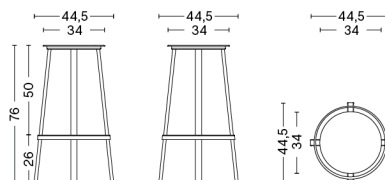

REVOLVER BAR STOOL HIGH

DESIGN Leon Ransmeier
SIZE HIGH Ø34 x H76 cm
HIGH Ø13.39" x H29.92"
DETAILS Powder coated steel, aluminium bearing. Low suitable for kitchen counter. High suitable for bar table.
Requires assembly.
SALES QTY. 1 pcs.