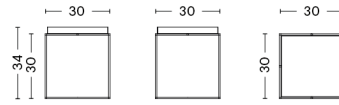

TRAY TABLE / S

DESIGN HAY
SIZE L30 x W30 x H34 cm
L11.81" x W11.81" x H13.39"
DETAILS Powder coated steel.
SALES QTY. 1 pcs.

MATERIAL	
FINISH	Steel
Black powder coated	1.679,00
White powder coated	1.679,00

PACKAGING 1 box / 1 pcs. **BOX DIMENSIONS AND WEIGHT** 1 pcs. / W36 x D36 x H36 cm / 5,00 kg
PRODUCT STATUS Stock Item

TRAY TABLE / M

DESIGN HAY
SIZE L40 x W40 x H44 cm
L15.75" x W15.75" x H17.32"
DETAILS Powder coated steel.
SALES QTY. 1 pcs.