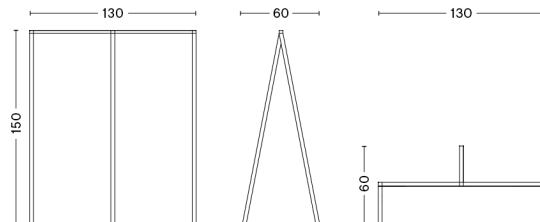

LOOP STAND HALL

DESIGN Leif Jørgensen
SIZE L45 x W39 x H150 cm
 L17.72" x W15.35" x H59.06"
DETAILS 30 mm powder coated steel square tube frame.
 With felt pads.
SALES QTY. 1 pcs.

MATERIAL	
FINISH	Steel
Black powder coated	2.139,00
Grey powder coated	2.139,00
White powder coated	2.139,00

PACKAGING 1 box / 1 pcs. **BOX DIMENSIONS AND WEIGHT** 1 pcs. / W50 x D41 x H155 cm / 8,00 kg
PRODUCT STATUS Stock Item

LOOP STAND WARDROBE

DESIGN Leif Jørgensen
SIZE L130 x W60 x H150 cm
 L51.18" x W23.62" x H59.06"
DETAILS 30 mm powder coated steel square tube frame.
 With felt pads.
SALES QTY. 1 pcs.