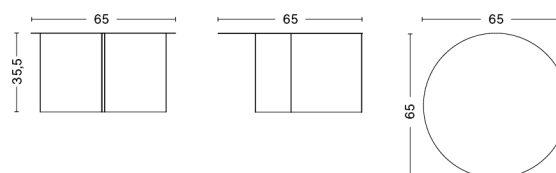

MATERIAL	
FINISH	Steel
Brass polished	4.569,00

PACKAGING 1 box / 1 pcs. **BOX DIMENSIONS AND WEIGHT** 1 pcs. / W54 x D49 x H42 cm / 8,66 kg
PRODUCT STATUS Stock Item

SLIT TABLE ROUND

DESIGN HAY
SIZE Ø45 x H35,5 cm
 Ø17.72" x H13.98"
DETAILS Powder coated steel. Mirror and Brass are crafted in high-gloss polished stainless steel. Brass is plated with a brass colour.
SALES QTY. 1 pcs.

SLIT TABLE OBLONG

DESIGN HAY
SIZE L49,3 x W27,5 x H35,5 cm
 L19.41" x W10.83" x H13.98"
DETAILS Powder coated steel. Mirror and Brass are
 crafted in high-gloss polished stainless steel.
 Brass is plated with a brass colour.
SALES QTY. 1 pcs.

MATERIAL	
FINISH	Steel
Brass polished	4.569,00
Mirror polished	4.569,00

PACKAGING 1 box / 1 pcs. **BOX DIMENSIONS AND WEIGHT** 1 pcs. / W59 x D37 x H42 cm / 10,78 kg
PRODUCT STATUS Stock Item

SLIT TABLE XL

DESIGN HAY
SIZE Ø65 x H35,5 cm
 Ø25.59" x H13.98"
DETAILS Powder coated steel. Mirror and Brass are
 crafted in high-gloss polished stainless steel.
 Brass is plated with a brass colour.
SALES QTY. 1 pcs.