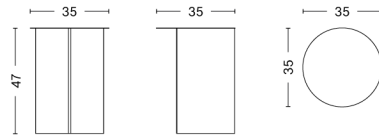

SLIT TABLE HIGH

DESIGN HAY
SIZE Ø35 x H47 cm
Ø13.78" x H18.5"
DETAILS Powder coated steel. Mirror and Brass are crafted in high-gloss polished stainless steel. Brass is plated with a brass colour.
SALES QTY. 1 pcs.

	MATERIAL
FINISH	Steel
Black powder coated	1.679,00
Brass polished	4.569,00
Light yellow powder coated	1.679,00
Mirror polished	4.569,00
White powder coated	1.679,00

PACKAGING 1 box / 1 pcs. **BOX DIMENSIONS AND WEIGHT** 1 pcs. / W42 x D43 x H53 cm / 10,00 kg
PRODUCT STATUS Stock Item