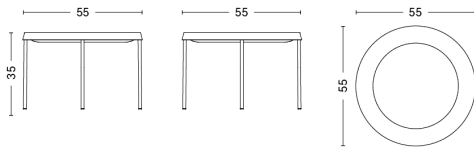

TULOU COFFEE TABLE

GamFratesi's Tulou Table was inspired by the traditional design of a tray table and the extra functional dimension it offers. Comprising two basic elements – a spun steel round tray with a firm, easy-to-hold edge and a four-legged frame in tubular steel – the minimalistic design enables the tray to be moved around different spaces. Available in a choice of sizes, colours and finishes, its flexible design means it is suitable for use in a wide range of private and public contexts.

Ø55 X H35 CM / Ø21.65" x H13.78"