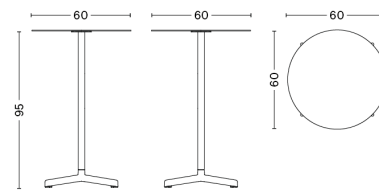

balconies.

NEU TABLE SQUARE

NEU TABLE HIGH ROUND

NEU TABLE SQUARE

DESIGN HAY
SIZE L60 x W60 x H74 cm
 L23.62" x W23.62" x H29.13"
DETAILS Electro galvanized steel and cast aluminium with outdoor powder coating. Suitable for outdoor use.
 Requires assembly.
SALES QTY. 1 pcs.