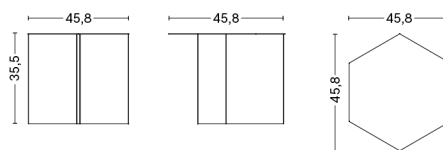

EIFFEL SIDE TABLE TRIANGLE

DESIGN Depping & Jørgensen
SIZE L52 x D52 x H38 cm
 L20.47" x D20.47" x H14.96"
DETAILS 18 mm powder coated MDF tabletop with straight edge. Powder coated diecast aluminium profiles.
 Requires assembly.
SALES QTY. 1 pcs.

Ø55 X H35 CM / Ø21.65" x H13.78"

Ø75 X H35 CM / Ø29.53" x H13.78"

TULOU COFFEE TABLE

DESIGN GamFratesi
DETAILS Powder coated span steel tray. Tubular steel legs.
SALES QTY. 1 pcs.

Ø55 X H35 CM / Ø21.65" x H13.78"					
	BASE	Black Powder coated Steel	Dark moss Powder coated Steel	Off-white Powder coated Steel	Rust Powder coated Steel
TABLETOP					
Black powder coated steel		1.979,00			
Matt green powder coated			1.979,00		
Mocca powder coated steel		1.979,00			
Off-white powder coated steel				1.979,00	
Orange powder coated steel					1.979,00

PACKAGING 1 box / 1 pcs. **BOX DIMENSIONS AND WEIGHT** 1 pcs. / W63,5 x D63,5 x H43 cm / 4,50 kg
PRODUCT STATUS Stock Item

Ø75 X H35 CM / Ø29.53" x H13.78"			
	BASE	Black Powder coated Steel	Off-white Powder coated Steel
TABLETOP			
Black powder coated steel		3.049,00	
Mocca powder coated steel		3.049,00	
Off-white powder coated steel			3.049,00

PACKAGING 1 box / 1 pcs. **BOX DIMENSIONS AND WEIGHT** 1 pcs. / W83 x D83 x H42 cm / 12,00 kg
PRODUCT STATUS Stock Item

SLIT TABLE HEXAGON

DESIGN HAY
SIZE Ø45,8 x H35,5 cm
 Ø18.03" x H13.98"
DETAILS Powder coated steel. Mirror and Brass are crafted in high-gloss polished stainless steel. Brass is plated with a brass colour.
SALES QTY. 1 pcs.