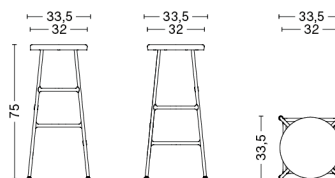

CORNET BAR STOOL LOW

DESIGN Jonas Trampedach
SIZE LOW Ø32 x H65 cm
 LOW Ø12.6" x H25.59"
DETAILS Solid oak seat. Powder coated or chromed steel tube legs. Requires Assembly.
SALES QTY. 1 pcs.

SOLID OAK SEAT				
SEAT	BASE	Cream white		Soft black
		Chromed Steel	Powder coated Steel	Powder coated Steel
Oiled		2.439,00	2.139,00	2.139,00
Smoked		2.439,00	2.139,00	2.139,00
Soft black stained		2.439,00		2.139,00

PACKAGING 2 box / 1 pcs. **BOX DIMENSIONS AND WEIGHT** 1 pcs. / W38.5 x D38.5 x H65.5 cm / 6 kg
PRODUCT STATUS Stock Item 1 pcs. / W35 x D35 x H5 cm / 2 kg

CORNET BAR STOOL HIGH

DESIGN Jonas Trampedach
SIZE HIGH Ø32 x H75 cm
 HIGH Ø12.6" x H29.53"
DETAILS Solid oak seat. Powder coated or chromed steel tube legs. Requires Assembly.
SALES QTY. 1 pcs.