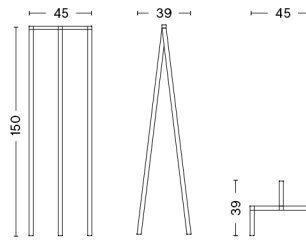

LOOP STAND HALL

DESIGN Leif Jørgensen
SIZE L45 x W39 x H150 cm
L17.72" x W15.35" x H59.06"
DETAILS 30 mm powder coated steel square tube frame.
With felt pads.
SALES QTY. 1 pcs.

MATERIAL	
FINISH	Steel
Black powder coated	2.139,00
Grey powder coated	2.139,00
White powder coated	2.139,00

PACKAGING 1 box / 1 pcs. **BOX DIMENSIONS AND WEIGHT** 1 pcs. / W50 x D41 x H155 cm / 8,00 kg
PRODUCT STATUS Stock Item

LOOP STAND WARDROBE

DESIGN Leif Jørgensen
SIZE L130 x W60 x H150 cm
L51.18" x W23.62" x H59.06"
DETAILS 30 mm powder coated steel square tube frame.
With felt pads.
SALES QTY. 1 pcs.