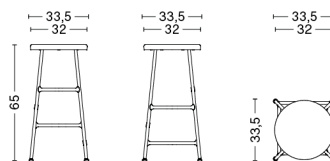

CORNET BAR STOOL LOW

DESIGN Jonas Trampedach
SIZE LOW Ø32 x H65 cm
LOW Ø12.6" x H25.59"
DETAILS Solid oak seat. Powder coated or chromed steel tube legs. Requires Assembly.
SALES QTY. 1 pcs.

SOLID OAK SEAT				
SEAT	BASE	Cream white		Soft black
		Chromed Steel	Powder coated Steel	Powder coated Steel
Oiled		2.439,00	2.139,00	2.139,00
Smoked		2.439,00	2.139,00	2.139,00
Soft black stained		2.439,00		2.139,00

PACKAGING 2 box / 1 pcs. **BOX DIMENSIONS AND WEIGHT** 1 pcs. / W38.5 x D38.5 x H65.5 cm / 6 kg
PRODUCT STATUS Stock Item 1 pcs. / W35 x D35 x H5 cm / 2 kg