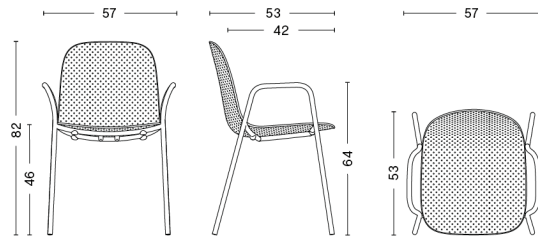

outdoor use. It has a stackable design and is available with or without armrests."

13EIGHTY CHAIR

13EIGHTY ARMCHAIR

13EIGHTY CHAIR

DESIGN Scholten & Baijings
SIZE W53 x D53 x H82 cm, seat height 46 cm
 W20.87" x D20.87" x H32.28", seat height 18.11"
DETAILS Injection moulded polypropylene shell with 20% plastic fiber. 4 leg base. Powder coating for outdoor use.
 With standard glider.
STACKABLE 10 pcs.
SALES QTY. 1 pcs.

POLYPROPYLENE SEAT

SEAT	BASE	Graphite black	Grey white	Pure grey
		Powder coated	Powder coated	Powder coated
		Steel	Steel	Steel
Chalk white		2.289,00		
Soft black		2.289,00		
Soft blue		2.289,00		

PACKAGING 1 box / 2 pcs.

BOX DIMENSIONS AND WEIGHT

1 pcs. / W57,5 x D54 x H85 cm / 12,50 kg

PRODUCT STATUS Order produced

13EIGHTY ARMCHAIR

DESIGN Scholten & Baijings
SIZE W57 x D53 x H82 cm, seat height 46 cm
 W22.44" x D20.87" x H32.28", seat height 18.11"
DETAILS Injection moulded polypropylene shell with
 20% plastic fiber. 4 leg base with armrest.
 Powder coating for outdoor use.
 With standard glider.
STACKABLE 10 pcs.
SALES QTY. 1 pcs.