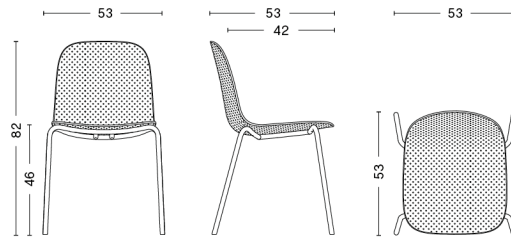

outdoor use. It has a stackable design and is available with or without armrests."

13EIGHTY CHAIR

13EIGHTY ARMCHAIR

13EIGHTY CHAIR

DESIGN Scholten & Baijings
SIZE W53 x D53 x H82 cm, seat height 46 cm
 W20.87" x D20.87" x H32.28", seat height 18.11"
DETAILS Injection moulded polypropylene shell with 20% plastic fiber. 4 leg base. Powder coating for outdoor use.
 With standard glider.
STACKABLE 10 pcs.
SALES QTY. 1 pcs.