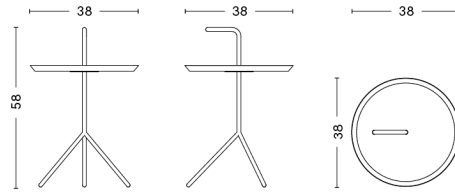

DON'T LEAVE ME / DLM

DESIGN Thomas Bentzen
SIZE Ø38 x H58 cm
Ø14.96" x H22.83"
DETAILS Powder coated steel.
SALES QTY. 1 pcs.

	MATERIAL
FINISH	Steel
Black powder coated	1.679,00
Grey powder coated	1.679,00
Mint powder coated	1.679,00
Powder powder coated	1.679,00
Racing green powder coated	1.679,00
White powder coated	1.679,00

PACKAGING 1 box / 1 pcs. **BOX DIMENSIONS AND WEIGHT** 1 pcs. / W45 x D45 x H65 cm / 4,00 kg
PRODUCT STATUS Stock Item