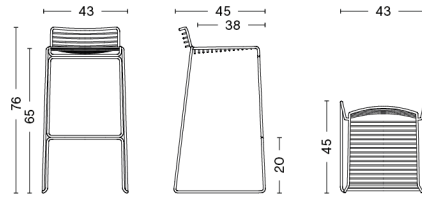

HEE BAR STOOL LOW

DESIGN Hee Welling

SIZE LOW W43 x D45 x H76 cm, seat height 65 cm
LOW W16.93" x D17.72" x H29.92", seat height 25.59"

DETAILS Solid steel bar chair in 11 mm welded wire featuring an outdoor powder coating. Comes with pre-mounted gliders.
With standard glider.

STACKABLE 15 pcs.

SALES QTY. 2 pcs.

	MATERIAL
FINISH	Steel
Asphalt grey powder coated	1.979,00
Black powder coated	1.979,00
Fall green powder coated	1.979,00
Rust powder coated	1.979,00
White powder coated	1.979,00

PACKAGING 1 box / 2 pcs.   **BOX DIMENSIONS AND WEIGHT** 1 pcs. / W52 x D45 x H82 cm / 16,10 kg

PRODUCT STATUS Stock Item