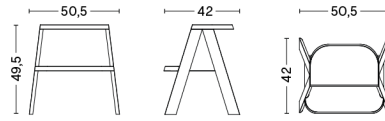

PACKAGING	1 box / 1 pcs.	BOX DIMENSIONS AND WEIGHT	1 pcs. / W65,3 x D68 x H5,4 cm / 5,60 kg
PRODUCT STATUS	Stock Item		

Ø60 X H39 CM / Ø23.62" x H15.35"

TABLETOP	BASE	Oiled	Black Stained	Brunswick green Stained	Matt Lacquered	White Stained
		Oak veneer	Oak veneer	Oak veneer	Oak veneer	Oak veneer
Black stained solid oak			2.589,00			
Brunswick green solid oak				2.589,00		
Matt lacquered solid oak					2.589,00	
Oiled solid oak		2.589,00				
White stained solid oak						2.589,00

PACKAGING

1 box / 1 pcs.

BOX DIMENSIONS AND WEIGHT

1 pcs. / W65,3 x D68 x H5,4 cm / 5,40 kg

PRODUCT STATUS

Stock Item

BUTLER

DESIGN Shane Schneck
SIZE W50,5 x D42 x H49,5 cm
 W19.88" x D16.54" x H19.49"
DETAILS Crafted in oiled solid oak with contemporary detailing.
SALES QTY. 1 pcs.

	MATERIAL
FINISH	Solid oak
Oiled	2.749,00

PACKAGING 1 box / 1 pcs. **BOX DIMENSIONS AND WEIGHT** 1 pcs. / W52 x D53,5 x H53 cm / 6,50 kg
PRODUCT STATUS Stock Item

LOOP STAND FRAME / SET OF 2

DESIGN Leif Jørgensen
SIZE L64,5 x W37 x H72 cm
 L25.39" x W14.57" x H28.35"
DETAILS 30 mm powder coated steel square tube frame. Set of 2. We do not recommend that the weight of the tabletop placed on the Loop Stand Frames exceeds 100 kg.
 With felt pads.
SALES QTY. 1 pcs.