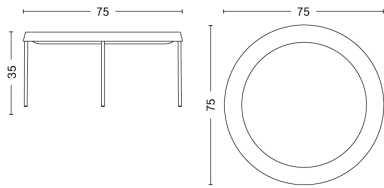

Ø75 X H35 CM / Ø29.53" x H13.78"