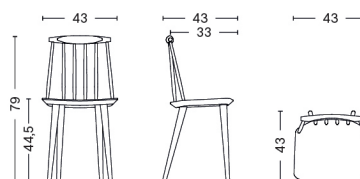

J-SERIES / J77

DESIGN Folke Pålsson
SIZE W43 x D43 x H79 cm, seat height 44,5 cm
W16.93" x D16.93" x H31.1", seat height 17.52"
DETAILS Solid wood. Retighten legs after a few months use and whenever required. Not suitable for hard contract use.
Requires assembly.
SALES QTY. 1 pcs.

MATERIAL	
FINISH	Solid beech
Black stained	1.829,00
Dusty grey stained	1.829,00
Nature soaped	1.679,00
Stone grey stained	1.829,00
White stained	1.829,00

PACKAGING 1 box / 1 pcs. **BOX DIMENSIONS AND WEIGHT** 1 pcs. / W46,5 x D43,5 x H36 cm / 5,00 kg
PRODUCT STATUS Stock Item