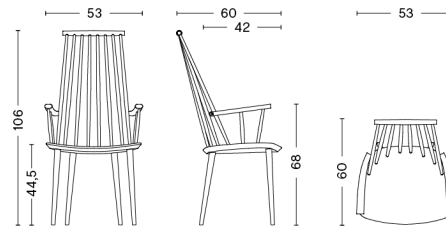

J-SERIES / J110

DESIGN Poul M. Volther
SIZE W53 x D60 x H106 cm, seat height 44,5 cm
W20.87" x D23.62" x H41.73", seat height 17.52"
DETAILS Solid wood. Retighten legs after a few months use and whenever required. Not suitable for hard contract use.
Requires assembly.
SALES QTY. 1 pcs.

	MATERIAL
FINISH	Solid beech
Black stained	2.749,00
Dusty grey stained	2.749,00
Nature soaped	2.669,00
Raspberry red stained	2.749,00
Stone grey stained	2.749,00
White stained	2.749,00

PACKAGING 1 box / 1 pcs. **BOX DIMENSIONS AND WEIGHT** 1 pcs. / W58 x D43,5 x H72,1 cm / 7,00 kg
PRODUCT STATUS Stock Item