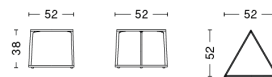

L100 X W104 X H33 CM / L39.37" x W40.94" x H12.99"	
BASE	Soft black Powder coated
TABLETOP	Steel
Marble	8.379,00

PACKAGING 2 box / 1 pcs. **BOX DIMENSIONS AND WEIGHT** 1 pcs. / W110 x D110 x H9 cm / 64 kg
PRODUCT STATUS Stock Item 1 pcs. / W108 x D94 x H42 cm / 22 kg

EIFFEL SHELF SQUARE 4 LAYER

EIFFEL SHELF TRIANGLE 5 LAYER

EIFFEL SHELF 6 LAYER

EIFFEL COFFEE TABLE SQUARE

EIFFEL COFFEE TABLE RECTANGULAR

EIFFEL SIDE TABLE TRIANGLE

EIFFEL SHELF SQUARE 4 LAYER

DESIGN Depping & Jørgensen
SIZE W50 x D50 x H110 cm
 W19.69" x D19.69" x H43.31"
DETAILS 18 mm powder coated MDF shelves with straight edge. Powder coated diecast aluminium profiles.
 Requires assembly.
SALES QTY. 1 pcs.

EIFFEL SHELF TRIANGLE 5 LAYER

DESIGN Depping & Jørgensen
SIZE W52 x D52 x H145 cm
 W20.47" x D20.47" x H57.09"
DETAILS 18 mm powder coated MDF shelves with straight edge. Powder coated diecast aluminium profiles.
 Requires assembly.
SALES QTY. 1 pcs.