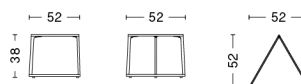

EIFFEL COFFEE TABLE SQUARE

DESIGN Depping & Jørgensen
SIZE L65 x D65 x H38 cm
 L25.59" x D25.59" x H14.96"
DETAILS 18 mm powder coated MDF tabletop with straight edge. Powder coated diecast aluminium profiles.
 Requires assembly.
SALES QTY. 1 pcs.

EIFFEL COFFEE TABLE RECTANGULAR

DESIGN Depping & Jørgensen
SIZE L110 x D50 x H38 cm
 L43.31" x D19.69" x H14.96"
DETAILS 18 mm powder coated MDF tabletop with straight edge. Powder coated diecast aluminium profiles.
 Requires assembly.
SALES QTY. 1 pcs.

EIFFEL SIDE TABLE TRIANGLE

DESIGN Depping & Jørgensen
SIZE L52 x D52 x H38 cm
 L20.47" x D20.47" x H14.96"
DETAILS 18 mm powder coated MDF tabletop with straight edge. Powder coated diecast aluminium profiles.
 Requires assembly.
SALES QTY. 1 pcs.