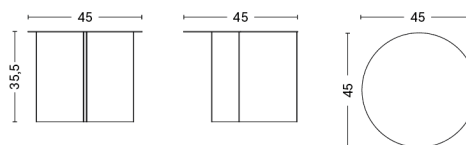

PACKAGING 1 box / 1 pcs. **BOX DIMENSIONS AND WEIGHT** 1 pcs. / W63,5 x D63,5 x H43 cm / 4,50 kg
PRODUCT STATUS Stock Item

Ø75 X H35 CM / Ø29.53" x H13.78"			
	BASE	Black Powder coated Steel	Off-white Powder coated Steel
TABLETOP			
Black powder coated steel		3.049,00	
Mocca powder coated steel		3.049,00	
Off-white powder coated steel			3.049,00

PACKAGING 1 box / 1 pcs. **BOX DIMENSIONS AND WEIGHT** 1 pcs. / W83 x D83 x H42 cm / 12,00 kg
PRODUCT STATUS Stock Item

SLIT TABLE HEXAGON

DESIGN HAY
SIZE Ø45,8 x H35,5 cm
 Ø18.03" x H13.98"
DETAILS Powder coated steel. Mirror and Brass are crafted in high-gloss polished stainless steel. Brass is plated with a brass colour.
SALES QTY. 1 pcs.

MATERIAL	
FINISH	Steel
Brass polished	4.569,00

PACKAGING 1 box / 1 pcs. **BOX DIMENSIONS AND WEIGHT** 1 pcs. / W54 x D49 x H42 cm / 8,66 kg
PRODUCT STATUS Stock Item

SLIT TABLE ROUND

DESIGN HAY
SIZE Ø45 x H35,5 cm
 Ø17.72" x H13.98"
DETAILS Powder coated steel. Mirror and Brass are crafted in high-gloss polished stainless steel. Brass is plated with a brass colour.
SALES QTY. 1 pcs.