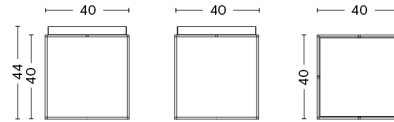

TRAY TABLE / S

DESIGN HAY
SIZE L30 x W30 x H34 cm
 L11.81" x W11.81" x H13.39"
DETAILS Powder coated steel.
SALES QTY. 1 pcs.

MATERIAL	
FINISH	Steel
Black powder coated	1.679,00
White powder coated	1.679,00

PACKAGING 1 box / 1 pcs. **BOX DIMENSIONS AND WEIGHT** 1 pcs. / W36 x D36 x H36 cm / 5,00 kg
PRODUCT STATUS Stock Item

TRAY TABLE / M

DESIGN HAY
SIZE L40 x W40 x H44 cm
 L15.75" x W15.75" x H17.32"
DETAILS Powder coated steel.
SALES QTY. 1 pcs.