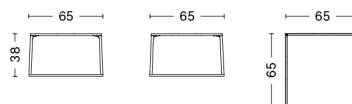

EIFFEL SHELF TRIANGLE 5 LAYER

DESIGN Depping & Jørgensen
SIZE W52 x D52 x H145 cm
 W20.47" x D20.47" x H57.09"
DETAILS 18 mm powder coated MDF shelves with straight edge. Powder coated diecast aluminium profiles.
 Requires assembly.
SALES QTY. 1 pcs.

EIFFEL SHELF 6 LAYER

DESIGN Depping & Jørgensen
SIZE W80 x D40 x H182 cm
 W31.5" x D15.75" x H71.65"
DETAILS 18 mm powder coated MDF shelves with straight edge. Powder coated diecast aluminium profiles.
 Requires assembly.
SALES QTY. 1 pcs.

EIFFEL COFFEE TABLE SQUARE

DESIGN Depping & Jørgensen
SIZE L65 x D65 x H38 cm
 L25.59" x D25.59" x H14.96"
DETAILS 18 mm powder coated MDF tabletop with straight edge. Powder coated diecast aluminium profiles.
 Requires assembly.
SALES QTY. 1 pcs.