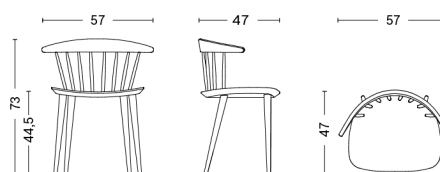

J-SERIES / J104

DESIGN Jørgen Bækmark
SIZE W57 x D47 x H73 cm, seat height 44,5 cm
W22.44" x D18.5" x H28.74", seat height 17.52"
DETAILS Solid wood. Retighten legs after a few months use and whenever required. Not suitable for hard contract use.
Requires assembly.
SALES QTY. 1 pcs.

	MATERIAL
FINISH	Solid beech
Black stained	2.209,00
Dusty grey stained	2.209,00
Nature soaped	2.059,00
Stone grey stained	2.209,00
White stained	2.209,00

PACKAGING 1 box / 1 pcs. **BOX DIMENSIONS AND WEIGHT** 1 pcs. / W58 x D48 x H24,5 cm / 5,50 kg
PRODUCT STATUS Stock Item