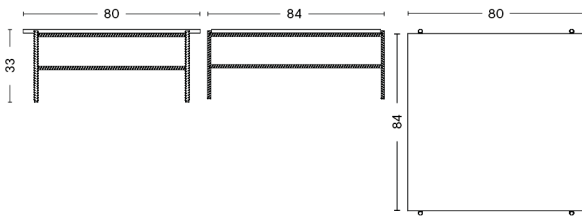

L80 X W84 X H33 CM / L31.5" x W33.07" x H12.99"