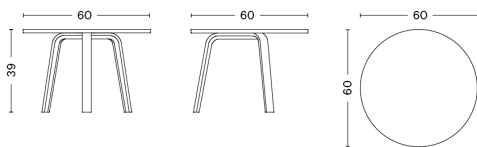

PACKAGING 1 box / 1 pcs. **BOX DIMENSIONS AND WEIGHT** 1 pcs. / W55 x D55 x H75 cm / 7,00 kg
PRODUCT STATUS Stock Item

BELLA COFFEE TABLE

HAY's Bella Coffee Table is an understated table that is small enough to place anywhere and has enough personality to make its presence felt. The ultra-thin surface and solid legs combine different elements to result in a light yet distinctive expression. Functional and decorative it can be used separately or positioned in pairs or groups.

Ø45 X H39 CM / Ø17.72" x H15.35"

Ø45 X H49 CM / Ø17.72" x H19.29"

Ø60 X H32 CM / Ø23.62" x H12.6"

Ø60 X H39 CM / Ø23.62" x H15.35"

BELLA COFFEE TABLE

DESIGN	HAY
DETAILS	18 mm tabletop in solid wood with bevelled edge. Legs in moulded oak veneer Requires assembly.
SALES QTY.	1 pcs.