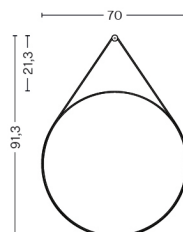

STRAP MIRROR Ø50

DESIGN HAY
SIZE Ø50 cm
 Ø19.69"
DETAILS Powder coated steel and mirror with silicone strap.
SALES QTY. 1 pcs.

	MATERIAL
FINISH	Steel, Silicone
Army powder coated	1.979,00
Grey powder coated	1.979,00

PACKAGING 1 box / 1 pcs. **BOX DIMENSIONS AND WEIGHT** 1 pcs. / W65 x D65,5 x H14,5 cm / 6,90 kg
PRODUCT STATUS Stock Item

STRAP MIRROR Ø70

DESIGN HAY
SIZE Ø70 cm
 Ø27.56"
DETAILS Powder coated steel and mirror with silicone strap.
SALES QTY. 1 pcs.