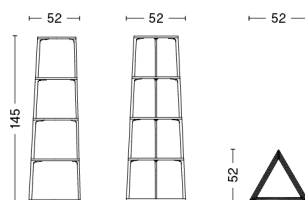

L100 X W104 X H33 CM / L39.37" x W40.94" x H12.99"	
BASE	Soft black Powder coated
TABLETOP	Steel
Marble	8.379,00

PACKAGING 2 box / 1 pcs. **BOX DIMENSIONS AND WEIGHT** 1 pcs. / W110 x D110 x H9 cm / 64 kg
PRODUCT STATUS Stock Item 1 pcs. / W108 x D94 x H42 cm / 22 kg

EIFFEL / OVERVIEW

Based on a simple layering principal Depping & Jørgensen have created a flexible and multifunctional range of shelving units and tables using cast aluminium leg modules with powder-coated MDF square round or rectangular plates in different sizes. The shelving systems and tables are available in diverse colours heights and shapes making them suitable for use in a wide range of private and public contexts.

EIFFEL SHELF SQUARE 4 LAYER

EIFFEL SHELF TRIANGLE 5 LAYER

EIFFEL SHELF 6 LAYER

EIFFEL COFFEE TABLE SQUARE

EIFFEL COFFEE TABLE RECTANGULAR

EIFFEL SIDE TABLE TRIANGLE

EIFFEL SHELF SQUARE 4 LAYER

DESIGN Depping & Jørgensen
SIZE W50 x D50 x H110 cm
 W19.69" x D19.69" x H43.31"
DETAILS 18 mm powder coated MDF shelves with straight edge. Powder coated diecast aluminium profiles.
 Requires assembly.
SALES QTY. 1 pcs.

EIFFEL SHELF TRIANGLE 5 LAYER

DESIGN Depping & Jørgensen
SIZE W52 x D52 x H145 cm
 W20.47" x D20.47" x H57.09"
DETAILS 18 mm powder coated MDF shelves with straight edge. Powder coated diecast aluminium profiles.
 Requires assembly.
SALES QTY. 1 pcs.