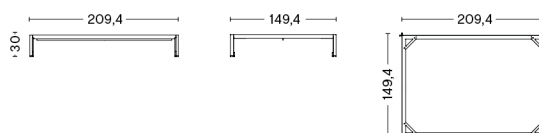

CONNECT BED FOR L200 X W90 MATTRESS

DESIGN Leif Jørgensen
SIZE L209,4 x W99,4 x H30 cm
 L82.44" x W39.13" x H11.81"
DETAILS Powder coated steel.
 Requires assembly.
SALES QTY. 1 pcs.

MATERIAL	
FINISH	Steel
Warm grey powder coated	4.269,00
White powder coated	4.269,00

PACKAGING 2 box / 1 pcs. **BOX DIMENSIONS AND WEIGHT** 1 pcs. / W218 x D36.5 x H27.5 cm / 20 kg
PRODUCT STATUS Stock Item 1 pcs. / W108 x D36.5 x H27.5 cm / 12 kg

CONNECT BED FOR L200 X W140 MATTRESS

DESIGN Leif Jørgensen
SIZE L209,4 x W149,4 x H30 cm
 L82.44" x W58.82" x H11.81"
DETAILS Powder coated steel.
 Requires assembly.
SALES QTY. 1 pcs.