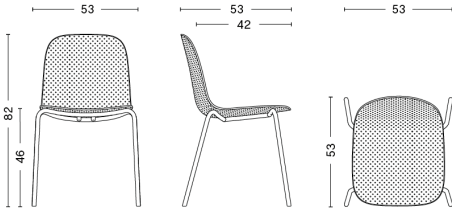

13EIGHTY / OVERVIEW

HAY's 13Eighty chair designed by Dutch designers Scholten & Baijings is aptly named after the number of tiny holes in the moulded polypropylene shell. These perforations create a characteristic aesthetic, where transparency and a play of light and shadows add to the chair's expression, while the variations in the sizes of the holes bring a sense of movement to the visual appearance. They also have a functional use in draining rainwater off when the chairs are used outdoors. The chair features steel legs with a weather-resistant coating to make it suitable for

outdoor use. It has a stackable design and is available with or without armrests."

13EIGHTY CHAIR