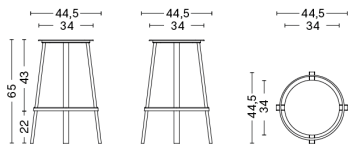

REVOLVER / OVERVIEW

Designed for HAY by Leon Ransmeier, Revolver comprises a series of circular tables, stools and bar stools in powder coated steel. The stools and bar stools have a revolving design, featuring a bearing mechanism that enables the seat to rotate 360 degrees. Footrests and hooks on the bar stools and tables add further functionality to the series, while curved edges and a careful sense of symmetry create a modern and uncluttered silhouette. Available in a choice of different colours this versatile series can be coordinated together or used separately in a wide

range of public and residential environments.

REVOLVER BAR STOOL