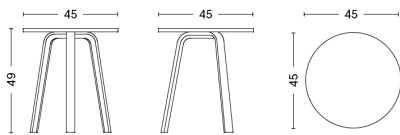

Ø45 X H49 CM / Ø17.72" x H19.29"