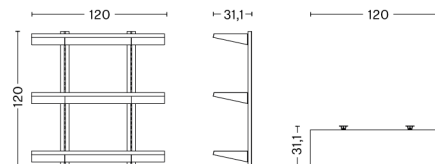

FRAME	Grey Powder coated
SHELF		
Sky grey powder coated steel		3.609,00

PACKAGING 2 box / 1 pcs. **BOX DIMENSIONS AND WEIGHT** 1 pcs. / W122 x D10 x H9 cm / 4 kg
PRODUCT STATUS Stock Item 1 pcs. / W124 x D37 x H44 cm / 22 kg