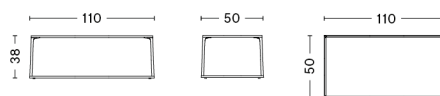

EIFFEL COFFEE TABLE RECTANGULAR

DESIGN Depping & Jørgensen
SIZE L110 x D50 x H38 cm
L43.31" x D19.69" x H14.96"
DETAILS 18 mm powder coated MDF tabletop with straight edge. Powder coated diecast aluminium profiles.
Requires assembly.
SALES QTY. 1 pcs.