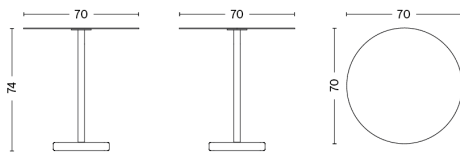

TERRAZZO TABLE

Swedish designer Daniel Enoksson's Terrazzo Table features a round- or square-shaped table top crafted in highly functional electro-galvanized steel and powder coated to make it extra resilient. For the designer, terrazzo was an obvious choice to use as the base, partly due to its excellent durable properties, but more importantly, it has such a unique and distinctive finish that makes an effective contrast against the stark simplicity of the table top. Designed to withstand the outdoor environment, the table is suitable for all kinds of indoor and outdoor use.

Ø70 X H74 CM / Ø27.56" x H29.13"