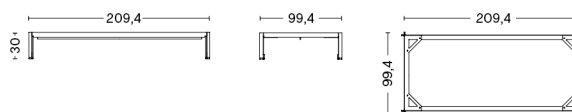

CONNECT BED FOR L200 X W90 MATTRESS

DESIGN Leif Jørgensen
SIZE L209,4 x W99,4 x H30 cm
L82.44" x W39.13" x H11.81"
DETAILS Powder coated steel.
Requires assembly.
SALES QTY. 1 pcs.

MATERIAL	
FINISH	Steel
Warm grey powder coated	4.269,00
White powder coated	4.269,00

PACKAGING 2 box / 1 pcs. **BOX DIMENSIONS AND WEIGHT** 1 pcs. / W218 x D36.5 x H27.5 cm / 20 kg
PRODUCT STATUS Stock Item 1 pcs. / W108 x D36.5 x H27.5 cm / 12 kg

CONNECT BED FOR L200 X W140 MATTRESS

DESIGN Leif Jørgensen
SIZE L209,4 x W149,4 x H30 cm
L82.44" x W58.82" x H11.81"
DETAILS Powder coated steel.
Requires assembly.
SALES QTY. 1 pcs.