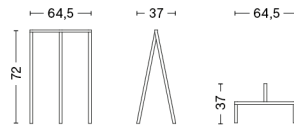

PACKAGING

1 box / 1 pcs.

BOX DIMENSIONS AND WEIGHT

1 pcs. / W65,3 x D68 x H5,4 cm / 5,40 kg

PRODUCT STATUS

Stock Item

BUTLER

DESIGN Shane Schneck
SIZE W50,5 x D42 x H49,5 cm
 W19.88" x D16.54" x H19.49"
DETAILS Crafted in oiled solid oak with contemporary detailing.
SALES QTY. 1 pcs.

	MATERIAL
FINISH	Solid oak
Oiled	2.749,00

PACKAGING 1 box / 1 pcs. **BOX DIMENSIONS AND WEIGHT** 1 pcs. / W52 x D53,5 x H53 cm / 6,50 kg
PRODUCT STATUS Stock Item

LOOP STAND FRAME / SET OF 2

DESIGN Leif Jørgensen
SIZE L64,5 x W37 x H72 cm
 L25.39" x W14.57" x H28.35"
DETAILS 30 mm powder coated steel square tube frame. Set of 2. We do not recommend that the weight of the tabletop placed on the Loop Stand Frames exceeds 100 kg.
 With felt pads.
SALES QTY. 1 pcs.