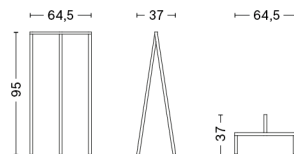

LOOP STAND FRAME HIGH / SET OF 2

DESIGN Leif Jørgensen
SIZE L64,5 x W37 x H95 cm
L25.39" x W14.57" x H37.4"
DETAILS 30 mm powder coated steel square tube frame. Set of 2. We do not recommend that the weight of the tabletop placed on the Loop Stand Frames exceeds 100 kg.
With felt pads.
SALES QTY. 1 pcs.