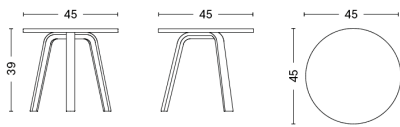

BELLA COFFEE TABLE

HAY's Bella Coffee Table is an understated table that is small enough to place anywhere and has enough personality to make its presence felt. The ultra-thin surface and solid legs combine different elements to result in a light yet distinctive expression. Functional and decorative it can be used separately or positioned in pairs or groups.

Ø45 X H39 CM / Ø17.72" x H15.35"