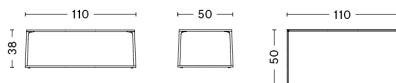

L100 X W104 X H33 CM / L39.37" x W40.94" x H12.99"	
BASE	Soft black Powder coated
TABLETOP	Steel
Marble	8.379,00

PACKAGING 2 box / 1 pcs. **BOX DIMENSIONS AND WEIGHT** 1 pcs. / W110 x D110 x H9 cm / 64 kg
PRODUCT STATUS Stock Item 1 pcs. / W108 x D94 x H42 cm / 22 kg

EIFFEL SHELF SQUARE 4 LAYER

EIFFEL SHELF TRIANGLE 5 LAYER

EIFFEL SHELF 6 LAYER

EIFFEL COFFEE TABLE SQUARE

EIFFEL COFFEE TABLE RECTANGULAR

EIFFEL SIDE TABLE TRIANGLE

EIFFEL SHELF SQUARE 4 LAYER

DESIGN Depping & Jørgensen
SIZE W50 x D50 x H110 cm
 W19.69" x D19.69" x H43.31"
DETAILS 18 mm powder coated MDF shelves with straight edge. Powder coated diecast aluminium profiles.
 Requires assembly.
SALES QTY. 1 pcs.

EIFFEL SHELF TRIANGLE 5 LAYER

DESIGN Depping & Jørgensen
SIZE W52 x D52 x H145 cm
 W20.47" x D20.47" x H57.09"
DETAILS 18 mm powder coated MDF shelves with straight edge. Powder coated diecast aluminium profiles.
 Requires assembly.
SALES QTY. 1 pcs.