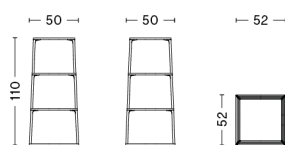

L100 X W104 X H33 CM / L39.37" x W40.94" x H12.99"	
BASE	Soft black Powder coated
TABLETOP	Steel
Marble	8.379,00

PACKAGING 2 box / 1 pcs. **BOX DIMENSIONS AND WEIGHT** 1 pcs. / W110 x D110 x H9 cm / 64 kg
PRODUCT STATUS Stock Item 1 pcs. / W108 x D94 x H42 cm / 22 kg

EIFFEL SHELF SQUARE 4 LAYER

EIFFEL SHELF TRIANGLE 5 LAYER

EIFFEL SHELF 6 LAYER

EIFFEL COFFEE TABLE SQUARE

EIFFEL COFFEE TABLE RECTANGULAR

EIFFEL SIDE TABLE TRIANGLE

EIFFEL SHELF SQUARE 4 LAYER

DESIGN Depping & Jørgensen
SIZE W50 x D50 x H110 cm
 W19.69" x D19.69" x H43.31"
DETAILS 18 mm powder coated MDF shelves with straight edge. Powder coated diecast aluminium profiles.
 Requires assembly.
SALES QTY. 1 pcs.

	FRAME	Ink black Powder coated	Warm sand Powder coated
SHELF			
Ink black powder coated mdf		5.339,00	

PACKAGING 4 box / 1 pcs. **BOX DIMENSIONS AND WEIGHT** 1 pcs. / W57 x D56 x H10 cm / 13.5 kg
PRODUCT STATUS Stock Item 2 pcs. / W46 x D17 x H6 cm / 2.4 kg
 1 pcs. / W46 x D17 x H6 cm / 1.2 kg

EIFFEL SHELF TRIANGLE 5 LAYER

DESIGN Depping & Jørgensen
SIZE W52 x D52 x H145 cm
 W20.47" x D20.47" x H57.09"
DETAILS 18 mm powder coated MDF shelves with straight edge. Powder coated diecast aluminium profiles.
 Requires assembly.
SALES QTY. 1 pcs.