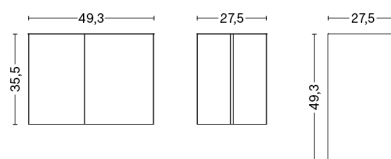

PACKAGING 1 box / 1 pcs. **BOX DIMENSIONS AND WEIGHT** 1 pcs. / W83 x D83 x H42 cm / 12,00 kg
PRODUCT STATUS Stock Item

SLIT TABLE HEXAGON

DESIGN HAY
SIZE Ø45,8 x H35,5 cm
 Ø18.03" x H13.98"
DETAILS Powder coated steel. Mirror and Brass are crafted in high-gloss polished stainless steel. Brass is plated with a brass colour.
SALES QTY. 1 pcs.

MATERIAL	
FINISH	Steel
Brass polished	4.569,00

PACKAGING 1 box / 1 pcs. **BOX DIMENSIONS AND WEIGHT** 1 pcs. / W54 x D49 x H42 cm / 8,66 kg
PRODUCT STATUS Stock Item

SLIT TABLE ROUND

DESIGN HAY
SIZE Ø45 x H35,5 cm
 Ø17.72" x H13.98"
DETAILS Powder coated steel. Mirror and Brass are crafted in high-gloss polished stainless steel. Brass is plated with a brass colour.
SALES QTY. 1 pcs.

MATERIAL	
FINISH	Steel
Black powder coated	1.679,00
Brass polished	4.569,00
Light yellow powder coated	1.679,00
Mirror polished	4.569,00
White powder coated	1.679,00

PACKAGING 1 box / 1 pcs. **BOX DIMENSIONS AND WEIGHT** 1 pcs. / W52 x D52 x H42 cm / 8,66 kg
PRODUCT STATUS Stock Item

MATERIAL	
FINISH	Steel
Brass polished	4.569,00
Mirror polished	4.569,00

PACKAGING 1 box / 1 pcs. **BOX DIMENSIONS AND WEIGHT** 1 pcs. / W59 x D37 x H42 cm / 10,78 kg
PRODUCT STATUS Stock Item

SLIT TABLE XL