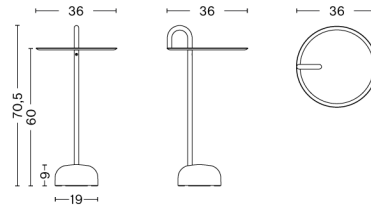

PACKAGING 1 box / 1 pcs. **BOX DIMENSIONS AND WEIGHT** 1 pcs. / W46 x D46 x H46 cm / 7,20 kg
PRODUCT STATUS Stock Item

TRAY TABLE / L

DESIGN HAY
SIZE L40 x W60 x H54 cm
 L15.75" x W23.62" x H21.26"
DETAILS Powder coated steel.
SALES QTY. 1 pcs.

TRAY TABLE COFFEE

DESIGN HAY
SIZE L60 x W60 x H39 cm
 L23.62" x W23.62" x H15.35"
DETAILS Powder coated steel.
SALES QTY. 1 pcs.

MATERIAL	
FINISH	Steel
Black powder coated	2.289,00
Warm grey powder coated	2.289,00
White powder coated	2.289,00

PACKAGING 1 box / 1 pcs. **BOX DIMENSIONS AND WEIGHT** 1 pcs. / W66 x D66 x H42 cm / 12,00 kg
PRODUCT STATUS Stock Item

BOWLER

DESIGN Shane Schneck
SIZE Ø36 x H70,5 cm
 Ø14.17" x H27.76"
DETAILS Powder coated pressed sheet metal tray.
 Powder coated solid steel handle. Granite base.
 Requires assembly.
SALES QTY. 1 pcs.