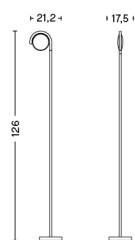

MARSELIS FLOOR LAMP

DESIGN Kaschkasch
SIZE W17,5 x D21,2 x H126 cm
W6.89" x D8.35" x H49.61"
DETAILS Wet spray aluminium, moulded PMMA,
moulded Polycarbonate, sand cast iron,
powder coated steel, EVA foam pad,
integrated LED strip.
LIGHT SOURCE LED STRIP, 6W 225LM 3000K
DIMMABLE Yes
SWITCH INTEGRATED STEPLESS TOUCH
IP 20
CORD LENGTH 200 cm
SUPPLY 220-240V
SALES QTY. 1 pcs.

ITEM NO	FINISH	EAN CODE	SEK INCL. VAT
4191131009000	Soft black powder coated aluminium	 5 710441 261322	2.739,00
4191132009000	Ash grey powder coated aluminium	 5 710441 261339	2.739,00

PACKAGING 1 box / 1 pcs. **BOX DIMENSIONS AND WEIGHT** 1 pcs. / W133 x D25 x H25 cm / 5,00 kg
PRODUCT STATUS Stock Item