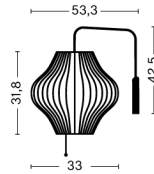

NELSON PEAR WALL SCONCE CABLED / S

DESIGN George Nelson
SIZE D53,3 x H31,8 cm
D20.98" x H12.52"
DETAILS Shade in webbing polymer. Frame top and bottom ring in coated and brushed metal and nickel. Wallbracket in walnut. Arm in brushed nickel steel that extends approximately 36 cm.
LIGHT SOURCE MAX 60 WATT
SWITCH Yes
IP 20
CORD LENGTH 366 cm
SUPPLY 220-240V
SALES QTY. 1 pcs.

ITEM NO	FINISH	EAN CODE	SEK INCL. VAT
936389	Off white webbing polymer	 5 710441 275190	8.099,00

PACKAGING 1 box / 1 pcs. **BOX DIMENSIONS AND WEIGHT** 1 pcs. / W0 x D0 x H0 cm / 0,00 kg
PRODUCT STATUS Stock Item