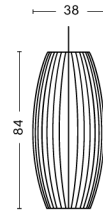

NELSON CIGAR BUBBLE PENDANT / L

DESIGN George Nelson
SIZE Ø38 x H84 cm
Ø14.96" x H33.07"
DETAILS Webbing polymer shade. Coated and brushed metal frame top and bottom ring. Cable with white PVC isolation.
LIGHT SOURCE MAX 150 WATT
SWITCH No
IP 20
CORD LENGTH 183 cm
SUPPLY 220-240V
SALES QTY. 1 pcs.

ITEM NO	FINISH	EAN CODE	SEK INCL. VAT
936326	Off white webbing polymer	 5 710441 274988	8.099,00

PACKAGING 1 box / 1 pcs.   **BOX DIMENSIONS AND WEIGHT** 1 pcs. / W40 x D40 x H91 cm / 4,50 kg
PRODUCT STATUS Stock Item