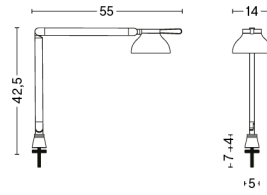

PC DOUBLE ARM W. WALL BRACKET

DESIGN Pierre Charpin
SIZE W14 x D55 x H45 cm
 W5.51" x D21.65" x H17.72"
DETAILS Extruded aluminium arms with die cast aluminium joints. Injection moulded polycarbonate (PC) lamp shade. Silicone cable cord.
LIGHT SOURCE INTEGRATED LED, 5.7W 363LM 3100K
DIMMABLE Yes
SWITCH INTEGRATED STEPLESS TOUCH
IP 20
CORD LENGTH 200 cm
SUPPLY 220-240V
SALES QTY. 1 pcs.

PC DOUBLE ARM W. CLAMP

DESIGN Pierre Charpin
SIZE W14 x D55 x H60,5 cm
 W5.51" x D21.65" x H23.82"
DETAILS Extruded aluminium arms with die cast aluminium joints. Grey shade in spun aluminium. Leaf green and soft black shades in plastic. Silicone cable cord.
LIGHT SOURCE INTEGRATED LED, 5.7W 363LM 3100K
DIMMABLE Yes
SWITCH INTEGRATED STEPLESS TOUCH
IP 20
CORD LENGTH 200 cm
SUPPLY 220-240V
SALES QTY. 1 pcs.

PC DOUBLE ARM W. TABLE INSERT

DESIGN Pierre Charpin
SIZE W14 x D55 x H42,5 cm
 W5.51" x D21.65" x H16.73"
DETAILS Extruded aluminium arms with die cast aluminium joints. Injection moulded polycarbonate (PC) lamp shade. Silicone cable cord.
LIGHT SOURCE INTEGRATED LED, 5.7W 363LM 3100K
DIMMABLE Yes
SWITCH INTEGRATED STEPLESS TOUCH
IP 20
CORD LENGTH 200 cm
SUPPLY 220-240V
SALES QTY. 1 pcs.