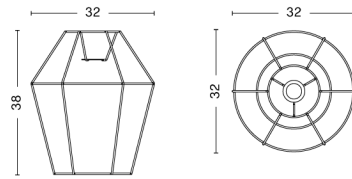

BONBON SHADE / M

DESIGN Ana Kraš
SIZE W32 x D32 x H38 cm
W12.6" x D12.6" x H14.96"
DETAILS Powder coated steel frame. Exterior yarn is 80% wool and 20% nylon mix. Black cord sets are sold separately. Table cord set features an in-line rocker switch.

SALES QTY. 1 pcs.

ITEM NO	FINISH	EAN CODE	SEK INCL. VAT
936211	Yellow melange wool	 5 710441 272373	5.329,00

PACKAGING 1 box / 1 pcs.   **BOX DIMENSIONS AND WEIGHT** 1 pcs. / W34 x D34 x H40 cm / 0,00 kg
PRODUCT STATUS Stock Item