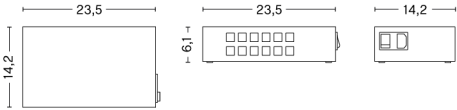

USB CHARGING STATION FOR PC PORTABLE

SIZE L23,5 x W6 x H14 cm
L9.25" x W2.36" x H5.51"

DETAILS Fabricated sheet steel case with a powder coated finish in black, the USB charging station can charge 24 independent USB powered devices simultaneously.

SALES QTY. 1 pcs.

ITEM NO	FINISH	EAN CODE	SEK INCL. VAT
410439	Black powder coated steel	 5 710441 274841	1.529,00

PACKAGING 1 box / 1 pcs.   **BOX DIMENSIONS AND WEIGHT** 1 pcs. / W25,5 x D20 x H7 cm / 1,80 kg

PRODUCT STATUS Stock Item