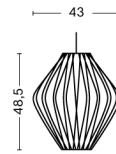

NELSON PEAR CRISSCROSS BUBBLE PENDANT / M

DESIGN George Nelson
SIZE Ø43 x H48,5 cm
Ø16.93" x H19.09"
DETAILS Webbing polymer shade. Coated and brushed metal frame top and bottom ring. Cable with white PVC isolation.
LIGHT SOURCE MAX 150 WATT
SWITCH No
IP 20
CORD LENGTH 183 cm
SUPPLY 220-240V
SALES QTY. 1 pcs.

ITEM NO	FINISH	EAN CODE	SEK INCL. VAT
936362	Off white webbing polymer	 5 710441 275107	7.799,00

PACKAGING 1 box / 1 pcs.   **BOX DIMENSIONS AND WEIGHT** 1 pcs. / W50 x D50 x H56 cm / 4,00 kg
PRODUCT STATUS Stock Item