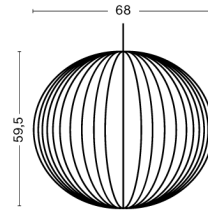

NELSON BALL BUBBLE PENDANT / L

DESIGN George Nelson
SIZE Ø68 x H59,5 cm
Ø26.77" x H23.43"
DETAILS Webbing polymer shade. Coated and brushed metal frame top and bottom ring. Cable with white PVC isolation.
LIGHT SOURCE MAX 150 WATT
SWITCH No
IP 20
CORD LENGTH 183 cm
SUPPLY 220-240V
SALES QTY. 1 pcs.

ITEM NO	FINISH	EAN CODE	SEK INCL. VAT
936317	Off white webbing polymer	 5 710441 274957	8.099,00

PACKAGING 1 box / 1 pcs.   **BOX DIMENSIONS AND WEIGHT** 1 pcs. / W75 x D75 x H67 cm / 4,50 kg
PRODUCT STATUS Stock Item