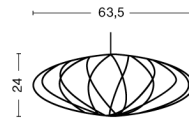

NELSON SAUCER CRISSCROSS BUBBLE PENDANT / M

DESIGN George Nelson
SIZE Ø63,5 x H24 cm
Ø25" x H9.45"
DETAILS Webbing polymer shade. Coated and brushed metal frame top and bottom ring. Cable with white PVC isolation.
LIGHT SOURCE MAX 150 WATT
SWITCH No
IP 20
CORD LENGTH 183 cm
SUPPLY 220-240V
SALES QTY. 1 pcs.

ITEM NO	FINISH	EAN CODE	SEK INCL. VAT
936368	Off white webbing polymer	 5 710441 275121	6.699,00

PACKAGING 1 box / 1 pcs.   **BOX DIMENSIONS AND WEIGHT** 1 pcs. / W73,5 x D73,5 x H34 cm / 4,00 kg
PRODUCT STATUS Stock Item