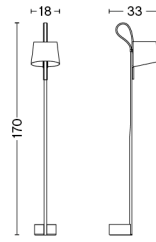

ROPE TRICK

DESIGN Stefan Diez
SIZE W18 x D33 x H170 cm
W7.09" x D12.99" x H66.93"
DETAILS Woven PET, aluminium, acrylic, polypropylene and ABS. Integrated LED module.
LIGHT SOURCE INTEGRATED LED, 11W 410LM 3000K
DIMMABLE Yes
SWITCH INTEGRATED STEPLESS PUSH
IP 20
CORD LENGTH 250 cm
SUPPLY 220-240V
SALES QTY. 1 pcs.

ITEM NO	FINISH	EAN CODE	SEK INCL. VAT
4004411009000	Black acrylic shade, black iron and ABS base, black woven PET	 5 710441 027157	5.329,00
4004412509000	Black acrylic shade, black iron and ABS base, yellow woven PET	 5 710441 027171	5.329,00
4004411509000	Black acrylic shade, black iron and ABS base, beige woven PET	 5 710441 027164	5.329,00

PACKAGING 1 box / 1 pcs. **BOX DIMENSIONS AND WEIGHT** 1 pcs. / W170 x D47 x H29 cm / 11,50 kg
PRODUCT STATUS Stock Item