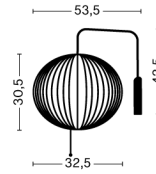

NELSON BALL WALL SCONCE CABLED / S

DESIGN George Nelson
SIZE D53,5 x H30,5 cm
D21.06" x H12.01"
DETAILS Shade in webbing polymer. Frame top and bottom ring in coated and brushed metal and nickel. Wallbracket in walnut. Arm in brushed nickel steel that extends approximately 36 cm.
LIGHT SOURCE MAX 60 WATT
SWITCH Yes
IP 20
CORD LENGTH 366 cm
SUPPLY 220-240V
SALES QTY. 1 pcs.

ITEM NO	FINISH	EAN CODE	SEK INCL. VAT
936383	Off white webbing polymer	 5 710441 275176	7.199,00

PACKAGING 1 box / 1 pcs.   **BOX DIMENSIONS AND WEIGHT** 1 pcs. / W0 x D0 x H0 cm / 0,00 kg
PRODUCT STATUS Stock Item