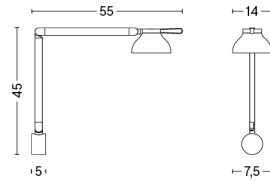

PC TABLE LAMP / L

DESIGN Pierre Charpin
SIZE W40 x D40 x H50 cm
 W15.75" x D15.75" x H19.69"
DETAILS Shade in anodised spun Aluminium. Base in anodised extruded aluminium with a cast iron internal weight. Diffuser in injection moulded translucent polycarbonate. Cable in black for all variants.
LIGHT SOURCE E27 BULB
SWITCH TOUCH STEP DIMMER
IP 20
CORD LENGTH 200 cm
SUPPLY 220-240V
SALES QTY. 1 pcs.

PC SINGLE ARM W. CLAMP

DESIGN Pierre Charpin
SIZE W14 x D9 x H62,7 cm
 W5.51" x D3.54" x H24.69"
DETAILS Extruded aluminium arm with die cast aluminium joints. Injection moulded polycarbonate (PC) lamp shade. Silicone cable cord.
LIGHT SOURCE INTEGRATED LED, 5.7W 363LM 3100K
DIMMABLE Yes
SWITCH INTEGRATED STEPLESS TOUCH
IP 20
CORD LENGTH 200 cm
SUPPLY 220-240V
SALES QTY. 1 pcs.

PC SINGLE ARM W. WALL BRACKET

DESIGN Pierre Charpin
SIZE W14 x D9 x H61 cm
 W5.51" x D3.54" x H24.02"
DETAILS Extruded aluminium arm with die cast aluminium joints. Injection moulded polycarbonate (PC) lamp shade. Silicone cable cord.
LIGHT SOURCE INTEGRATED LED, 5.7W 363LM 3100K
DIMMABLE Yes
SWITCH INTEGRATED STEPLESS TOUCH
IP 20
CORD LENGTH 200 cm
SUPPLY 220-240V
SALES QTY. 1 pcs.

PC DOUBLE ARM W. WALL BRACKET

DESIGN Pierre Charpin
SIZE W14 x D55 x H45 cm
 W5.51" x D21.65" x H17.72"
DETAILS Extruded aluminium arms with die cast aluminium joints. Injection moulded polycarbonate (PC) lamp shade. Silicone cable cord.
LIGHT SOURCE INTEGRATED LED, 5.7W 363LM 3100K
DIMMABLE Yes
SWITCH INTEGRATED STEPLESS TOUCH
IP 20
CORD LENGTH 200 cm
SUPPLY 220-240V
SALES QTY. 1 pcs.