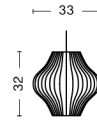

NELSON PEAR BUBBLE PENDANT / S

DESIGN George Nelson
SIZE Ø33 x H32 cm
Ø12.99" x H12.6"
DETAILS Webbing polymer shade. Coated and brushed metal frame top and bottom ring. Cable with white PVC isolation.
LIGHT SOURCE MAX 60 WATT
SWITCH No
IP 20
CORD LENGTH 183 cm
SUPPLY 220-240V
SALES QTY. 1 pcs.

ITEM NO	FINISH	EAN CODE	SEK INCL. VAT
936329	Off white webbing polymer	 5 710441 274995	5.799,00

PACKAGING 1 box / 1 pcs.   **BOX DIMENSIONS AND WEIGHT** 1 pcs. / W40 x D40 x H45,5 cm / 2,50 kg
PRODUCT STATUS Stock Item