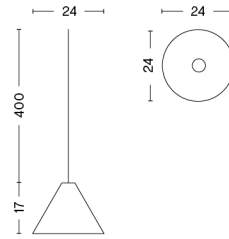

30 DEGREES WITH CORD SET / S / PENDANT

DESIGN Johan Van Hengel
SIZE Ø24 x H17 cm
Ø9.45" x H6.69"
DETAILS Veneered oak pendant shade with textile cord set. LED bulb included with grey and white cord sets.
DIMMABLE No
SWITCH No
CORD LENGTH 400 cm
SALES QTY. 1 pcs.

ITEM NO	FINISH	EAN CODE	SEK INCL. VAT

4190131009000	Matt lacquered oak veneer shade, black cord set		1.299,00

PACKAGING	2 box / 1 pcs.
PRODUCT STATUS	Stock Item

BOX DIMENSIONS AND WEIGHT	1 pcs. / W27 x D27 x H19 cm / 0.5 kg
	1 pcs. / W12.5 x D12.6 x H14.5 cm / 0.5 kg