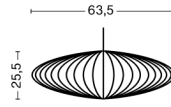

NELSON SAUCER BUBBLE PENDANT / M

DESIGN George Nelson
SIZE Ø63,5 x H25,5 cm
Ø25" x H10.04"
DETAILS Webbing polymer shade. Coated and brushed metal frame top and bottom ring. Cable with white PVC isolation.
LIGHT SOURCE MAX 150 WATT
SWITCH No
IP 20
CORD LENGTH 183 cm
SUPPLY 220-240V
SALES QTY. 1 pcs.

ITEM NO	FINISH	EAN CODE	SEK INCL. VAT
936338	Off white webbing polymer	 5 710441 275022	6.299,00

PACKAGING 1 box / 1 pcs.   **BOX DIMENSIONS AND WEIGHT** 1 pcs. / W50 x D50 x H34 cm / 4,00 kg
PRODUCT STATUS Stock Item