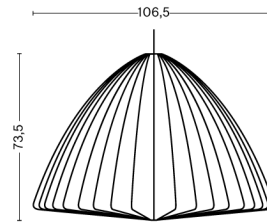

NELSON BELL BUBBLE PENDANT / XL

DESIGN George Nelson
SIZE Ø106,5 x H73,5 cm
Ø41.93" x H28.94"
DETAILS Webbing polymer shade. Coated and brushed metal frame top and bottom ring. Cable with white PVC isolation.
LIGHT SOURCE MAX 150 WATT
SWITCH No
IP 20
CORD LENGTH 183 cm
SUPPLY 220-240V
SALES QTY. 1 pcs.

ITEM NO	FINISH	EAN CODE	SEK INCL. VAT
936374	Off white webbing polymer	 5 710441 275145	24.399,00

PACKAGING 1 box / 1 pcs.   **BOX DIMENSIONS AND WEIGHT** 1 pcs. / W114,5 x D114,5 x H78 cm / 11,00 kg
PRODUCT STATUS Stock Item