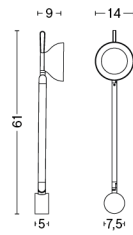

PC TABLE LAMP / S

DESIGN Pierre Charpin
SIZE W25 x D25 x H33 cm
 W9.84" x D9.84" x H12.99"
DETAILS Shade in anodised spun Aluminium. Base in anodised extruded aluminium with a cast iron internal weight. Diffuser in injection moulded translucent polycarbonate. Cable in black for all variants.
LIGHT SOURCE E27 BULB
SWITCH TOUCH STEP DIMMER
IP 20
CORD LENGTH 200 cm
SUPPLY 220-240V
SALES QTY. 1 pcs.

PC TABLE LAMP / L

DESIGN Pierre Charpin
SIZE W40 x D40 x H50 cm
 W15.75" x D15.75" x H19.69"
DETAILS Shade in anodised spun Aluminium. Base in anodised extruded aluminium with a cast iron internal weight. Diffuser in injection moulded translucent polycarbonate. Cable in black for all variants.
LIGHT SOURCE E27 BULB
SWITCH TOUCH STEP DIMMER
IP 20
CORD LENGTH 200 cm
SUPPLY 220-240V
SALES QTY. 1 pcs.

PC SINGLE ARM W. CLAMP

DESIGN Pierre Charpin
SIZE W14 x D9 x H62,7 cm
 W5.51" x D3.54" x H24.69"
DETAILS Extruded aluminium arm with die cast aluminium joints. Injection moulded polycarbonate (PC) lamp shade. Silicone cable cord.
LIGHT SOURCE INTEGRATED LED, 5.7W 363LM 3100K
DIMMABLE Yes
SWITCH INTEGRATED STEPLESS TOUCH
IP 20
CORD LENGTH 200 cm
SUPPLY 220-240V
SALES QTY. 1 pcs.

PC SINGLE ARM W. WALL BRACKET

DESIGN Pierre Charpin
SIZE W14 x D9 x H61 cm
 W5.51" x D3.54" x H24.02"
DETAILS Extruded aluminium arm with die cast aluminium joints. Injection moulded polycarbonate (PC) lamp shade. Silicone cable cord.
LIGHT SOURCE INTEGRATED LED, 5.7W 363LM 3100K
DIMMABLE Yes
SWITCH INTEGRATED STEPLESS TOUCH
IP 20
CORD LENGTH 200 cm
SUPPLY 220-240V
SALES QTY. 1 pcs.