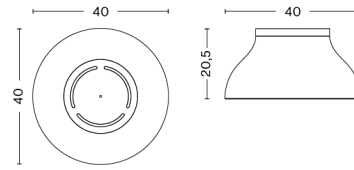

PC PENDANT / M

DESIGN Pierre Charpin
SIZE W40 x D40 x H20,5 cm
W15.75" x D15.75" x H8.07"
DETAILS Shade in anodised spun aluminium. Diffuser in injection moulded translucent polycarbonate. Cable in braided fabric with a PVC insulation. Cable is black for all variants.
LIGHT SOURCE E27 BULB
IP 20
CORD LENGTH 400 cm
SUPPLY 220-240V
SALES QTY. 1 pcs.

ITEM NO	FINISH	EAN CODE	SEK INCL. VAT
4104131109000	Anodised aluminium	 5 710441 263715	2.589,00
4104131209000	Emerald green anodised aluminium	 5 710441 263722	2.589,00
4104131009000	Soft black anodised aluminium	 5 710441 263708	2.589,00

PACKAGING 1 box / 1 pcs. **BOX DIMENSIONS AND WEIGHT** 1 pcs. / W46,5 x D46,5 x H26 cm / 1,50 kg
PRODUCT STATUS Stock Item