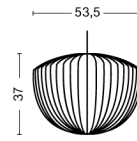

NELSON APPLE BUBBLE PENDANT / M

DESIGN George Nelson
SIZE Ø53,5 x H37 cm
Ø21.06" x H14.57"
DETAILS Webbing polymer shade. Coated and brushed metal frame top and bottom ring. Cable with white PVC isolation.
LIGHT SOURCE MAX 150 WATT
SWITCH No
IP 20
CORD LENGTH 183 cm
SUPPLY 220-240V
SALES QTY. 1 pcs.

ITEM NO	FINISH	EAN CODE	SEK INCL. VAT
936371	Off white webbing polymer	 5 710441 275138	6.299,00

PACKAGING 1 box / 1 pcs.   **BOX DIMENSIONS AND WEIGHT** 1 pcs. / W57,5 x D57,5 x H45,5 cm / 4,50 kg
PRODUCT STATUS Stock Item