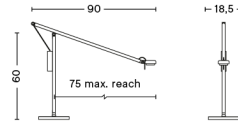

FIFTY-FIFTY TABLE LAMP

DESIGN Sam Weller
SIZE W18,5 x D90 x H60 cm
W7.28" x D35.43" x H23.62"
DETAILS Wet spray and anodised aluminium, sand cast iron, powder coated steel, EVA foam pad, integrated LED module.
LIGHT SOURCE LED INTEGRATED, 4W 360LM 3000K
DIMMABLE Yes
SWITCH INTEGRATED TOUCH STEP
CORD LENGTH 200 cm
SUPPLY 220-240V
SALES QTY. 1 pcs.

ITEM NO	FINISH	EAN CODE	SEK INCL. VAT
4102112009000	Ash grey powder coated aluminium	 5 710441 243106	3.049,00
4102111009000	Soft black powder coated aluminium	 5 710441 243090	3.049,00

PACKAGING	2 box / 1 pcs.	BOX DIMENSIONS AND WEIGHT	1 pcs. / W99.5 x D17 x H6 cm / 2 kg
PRODUCT STATUS	Stock Item		1 pcs. / W25.5 x D24 x H5 cm / 3 kg