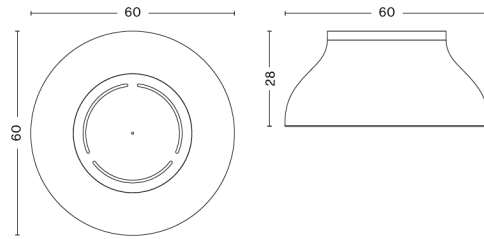

PC PENDANT / L

DESIGN Pierre Charpin
SIZE W60 x D60 x H28 cm
W23.62" x D23.62" x H11.02"
DETAILS Shade in anodised spun aluminium. Diffuser in injection moulded translucent polycarbonate.
Cable in braided fabric with a PVC insulation.
Cable is black for all variants.
LIGHT SOURCE 3 X E27 BULBS
IP 20
CORD LENGTH 400 cm
SUPPLY 220-240V
SALES QTY. 1 pcs.

ITEM NO	FINISH	EAN CODE	SEK INCL. VAT
4104151009000	Soft black anodised aluminium	 5 710441 263746	4.119,00
4104151109000	Anodised aluminium	 5 710441 263753	4.119,00

PACKAGING 1 box / 1 pcs. **BOX DIMENSIONS AND WEIGHT** 1 pcs. / W62 x D62 x H45 cm / 5,50 kg
PRODUCT STATUS Stock Item