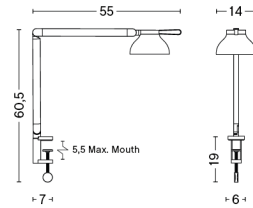

PC DOUBLE ARM W. WALL BRACKET

DESIGN Pierre Charpin
SIZE W14 x D55 x H45 cm
 W5.51" x D21.65" x H17.72"
DETAILS Extruded aluminium arms with die cast aluminium joints. Injection moulded polycarbonate (PC) lamp shade. Silicone cable cord.
LIGHT SOURCE INTEGRATED LED, 5.7W 363LM 3100K
DIMMABLE Yes
SWITCH INTEGRATED STEPLESS TOUCH
IP 20
CORD LENGTH 200 cm
SUPPLY 220-240V
SALES QTY. 1 pcs.

PC DOUBLE ARM W. CLAMP

DESIGN Pierre Charpin
SIZE W14 x D55 x H60,5 cm
 W5.51" x D21.65" x H23.82"
DETAILS Extruded aluminium arms with die cast aluminium joints. Grey shade in spun aluminium. Leaf green and soft black shades in plastic. Silicone cable cord.
LIGHT SOURCE INTEGRATED LED, 5.7W 363LM 3100K
DIMMABLE Yes
SWITCH INTEGRATED STEPLESS TOUCH
IP 20
CORD LENGTH 200 cm
SUPPLY 220-240V
SALES QTY. 1 pcs.