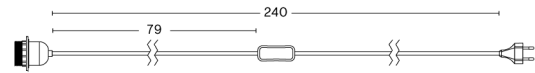

SIZE Ø10 x L204 cm
 Ø3.94" x L80.32"

DETAILS Suitable for Bonbon Table Lamp. Features an in-line rocker switch. E27 bulb not included.

SWITCH INLINE ON/OFF

IP 20

CORD LENGTH 200 cm

SUPPLY 220-240V

SALES QTY. 1 pcs.