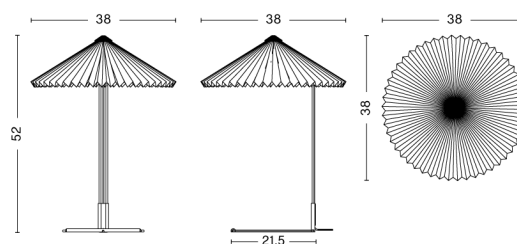

MATIN TABLE LAMP / L

DESIGN Inga Sempé
SIZE W38 x D38 x H52 cm
W14.96" x D14.96" x H20.47"
DETAILS Lamp shade in cotton fabric laminated to a PVC sheet. Lamp base in bent steel wire with a polished brass finish, precision cast steel counter weight with black injection moulded ABS hardware. Digital inline dimmer switch and cable are black for all colour variants.
LIGHT SOURCE INTEGRATED LED, 5W 220LM 2800K
DIMMABLE Yes
SWITCH TOUCH STEP DIMMER
IP 20
CORD LENGTH 200 cm
SUPPLY 220-240V
SALES QTY. 1 pcs.

ITEM NO	FINISH	EAN CODE	SEK INCL. VAT
4191235009000	Lavender cotton shade, polished brass base	 5 710441 275855	2.289,00
4191236009000	Oxide red cotton shade, polished brass base	 5 710441 275862	2.289,00
4191234009000	Green cotton shade, polished brass base	 5 710441 266198	2.289,00
4191233009000	Yellow cotton shade, polished brass base	 5 710441 266181	2.289,00
4191232009000	Bright red cotton shade, polished brass base	 5 710441 266174	2.289,00
4191231009000	White cotton shade, polished brass base	 5 710441 266167	2.289,00

PACKAGING 2 box / 1 pcs. **BOX DIMENSIONS AND WEIGHT** 1 pcs. / W22.5 x D7.2 x H7.2 cm / 0.17 kg
PRODUCT STATUS Stock Item 1 pcs. / W55.4 x D24 x H6.5 cm / 1.1 kg