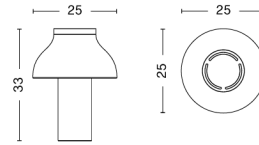

PC PORTABLE

DESIGN Pierre Charpin
SIZE W14 x D14 x H22 cm
 W5.51" x D5.51" x H8.66"
DETAILS Body in injection moulded ABS, with a translucent PP diffuser. Shade in injection moulded opaque ABS for Soft Black and Olive lamp, translucent PP for Cream White.
LIGHT SOURCE G4 LED, 3.5W 85LM 3000K
DIMMABLE Yes
SWITCH TOUCH STEP DIMMER
SALES QTY. 1 pcs.

PC TABLE LAMP / S

DESIGN Pierre Charpin
SIZE W25 x D25 x H33 cm
 W9.84" x D9.84" x H12.99"
DETAILS Shade in anodised spun Aluminium. Base in anodised extruded aluminium with a cast iron internal weight. Diffuser in injection moulded translucent polycarbonate. Cable in black for all variants.
LIGHT SOURCE E27 BULB
SWITCH TOUCH STEP DIMMER
IP 20
CORD LENGTH 200 cm
SUPPLY 220-240V
SALES QTY. 1 pcs.