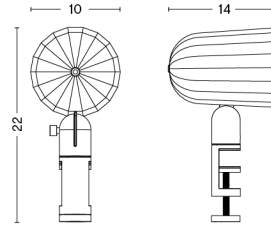

MARSELIS TABLE LAMP

DESIGN Kaschkasch
SIZE W10 x D20 x H38 cm
 W3.94" x D7.87" x H14.96"
DETAILS Wet spray aluminium, moulded PMMA,
 moulded Polycarbonate, sand cast iron,
 powder coated steel, EVA foam pad,
 integrated LED strip.
LIGHT SOURCE LED STRIP, 6W 225LM 3000K
DIMMABLE Yes
SWITCH INTEGRATED STEPLESS TOUCH
IP 20
CORD LENGTH 200 cm
SUPPLY 220-240V
SALES QTY. 1 pcs.

PACKAGING 1 box / 1 pcs. **BOX DIMENSIONS AND WEIGHT** 1 pcs. / W44,5 x D19 x H15 cm / 2,00 kg
PRODUCT STATUS Stock Item

MARSELIS FLOOR LAMP

DESIGN Kaschkasch
SIZE W17,5 x D21,2 x H126 cm
 W6.89" x D8.35" x H49.61"
DETAILS Wet spray aluminium, moulded PMMA,
 moulded Polycarbonate, sand cast iron,
 powder coated steel, EVA foam pad,
 integrated LED strip.
LIGHT SOURCE LED STRIP, 6W 225LM 3000K
DIMMABLE Yes
SWITCH INTEGRATED STEPLESS TOUCH
IP 20
CORD LENGTH 200 cm
SUPPLY 220-240V
SALES QTY. 1 pcs.

ROPE TRICK

DESIGN Stefan Diez
SIZE W18 x D33 x H170 cm
 W7.09" x D12.99" x H66.93"
DETAILS Woven PET, aluminium, acrylic, polypropylene and ABS. Integrated LED module.
LIGHT SOURCE INTEGRATED LED, 11W 410LM 3000K
DIMMABLE Yes
SWITCH INTEGRATED STEPLESS PUSH
IP 20
CORD LENGTH 250 cm
SUPPLY 220-240V
SALES QTY. 1 pcs.

PACKAGING 1 box / 1 pcs. **BOX DIMENSIONS AND WEIGHT** 1 pcs. / W170 x D47 x H29 cm / 11,50 kg
PRODUCT STATUS Stock Item

NOC CLIP

DESIGN Smith Matthias
SIZE W10 x D14 x H22 cm
 W3.94" x D5.51" x H8.66"
DETAILS Powder coated aluminium clip light. LED bulb included.
LIGHT SOURCE E14 LED BULB, 5.5W 380LM 2800K
DIMMABLE No
SWITCH INLINE ON/OFF
IP 20
CORD LENGTH 200 cm
SUPPLY 220-240V
SALES QTY. 1 pcs.