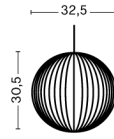

NELSON BALL BUBBLE PENDANT / S

DESIGN George Nelson
SIZE Ø32,5 x H30,5 cm
Ø12.8" x H12.01"
DETAILS Webbing polymer shade. Coated and brushed metal frame top and bottom ring. Cable with white PVC isolation.
LIGHT SOURCE MAX 60 WATT
SWITCH No
IP 20
CORD LENGTH 183 cm
SUPPLY 220-240V
SALES QTY. 1 pcs.

ITEM NO	FINISH	EAN CODE	SEK INCL. VAT
936311	Off white webbing polymer	 5 710441 274933	5.399,00

PACKAGING 1 box / 1 pcs.   **BOX DIMENSIONS AND WEIGHT** 1 pcs. / W40 x D40 x H45,5 cm / 2,30 kg
PRODUCT STATUS Stock Item