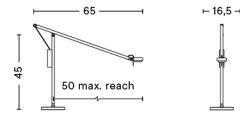

FIFTY-FIFTY MINI

DESIGN Sam Weller
SIZE W16,5 x D65 x H45 cm
W6.5" x D25.59" x H17.72"
DETAILS Wet spray and anodised aluminium, sand cast iron, powder coated steel, EVA foam pad, integrated LED module.
LIGHT SOURCE LED INTEGRATED, 4W 360LM 3000K
DIMMABLE Yes
SWITCH INTEGRATED TOUCH STEP
CORD LENGTH 200 cm
SUPPLY 220-240V
SALES QTY. 1 pcs.

ITEM NO	FINISH	EAN CODE	SEK INCL. VAT
4102171009000	Soft black powder coated aluminium	 5 710441 248354	2.739,00
4102172009000	Ash grey powder coated aluminium	 5 710441 248361	2.739,00

PACKAGING 2 box / 1 pcs. **BOX DIMENSIONS AND WEIGHT** 1 pcs. / W75.5 x D17 x H6 cm / 1.5 kg
PRODUCT STATUS Stock Item 1 pcs. / W25.5 x D24 x H5 cm / 2.5 kg