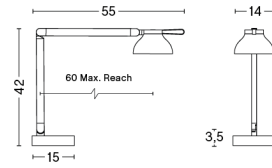

PC DOUBLE ARM W. CLAMP

DESIGN Pierre Charpin
SIZE W14 x D55 x H60,5 cm
 W5.51" x D21.65" x H23.82"
DETAILS Extruded aluminium arms with die cast aluminium joints. Grey shade in spun aluminium. Leaf green and soft black shades in plastic. Silicone cable cord.
LIGHT SOURCE INTEGRATED LED, 5.7W 363LM 3100K
DIMMABLE Yes
SWITCH INTEGRATED STEPLESS TOUCH
IP 20
CORD LENGTH 200 cm
SUPPLY 220-240V
SALES QTY. 1 pcs.

PC DOUBLE ARM W. TABLE INSERT

DESIGN Pierre Charpin
SIZE W14 x D55 x H42,5 cm
 W5.51" x D21.65" x H16.73"
DETAILS Extruded aluminium arms with die cast aluminium joints. Injection moulded polycarbonate (PC) lamp shade. Silicone cable cord.
LIGHT SOURCE INTEGRATED LED, 5.7W 363LM 3100K
DIMMABLE Yes
SWITCH INTEGRATED STEPLESS TOUCH
IP 20
CORD LENGTH 200 cm
SUPPLY 220-240V
SALES QTY. 1 pcs.

PC DOUBLE ARM W. TABLE BASE

DESIGN Pierre Charpin
SIZE W14 x D55 x H42 cm
 W5.51" x D21.65" x H16.54"
DETAILS Extruded aluminium arms with die cast aluminium joints. Injection moulded polycarbonate (PC) lamp shade. Silicone cable cord.
LIGHT SOURCE INTEGRATED LED, 5.7W 363LM 3100K
DIMMABLE Yes
SWITCH INTEGRATED STEPLESS TOUCH
IP 20
CORD LENGTH 200 cm
SUPPLY 220-240V
SALES QTY. 1 pcs.