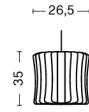

NELSON LANTERN BUBBLE PENDANT / S

DESIGN George Nelson
SIZE Ø28 x H26,5 cm
Ø11.02" x H10.43"
DETAILS Webbing polymer shade. Coated and brushed metal frame top and bottom ring. Cable with white PVC isolation.
LIGHT SOURCE MAX 60 WATT
SWITCH No
IP 20
CORD LENGTH 183 cm
SUPPLY 220-240V
SALES QTY. 1 pcs.

ITEM NO	FINISH	EAN CODE	SEK INCL. VAT
936377	Off white webbing polymer	 5 710441 275152	5.199,00

PACKAGING 1 box / 1 pcs.   **BOX DIMENSIONS AND WEIGHT** 1 pcs. / W40 x D40 x H45,5 cm / 2,50 kg
PRODUCT STATUS Stock Item