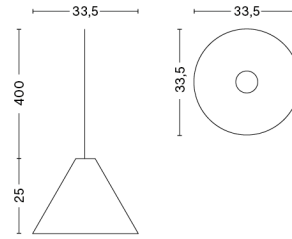

PACKAGING 1 box / 1 pcs. **BOX DIMENSIONS AND WEIGHT** 1 pcs. / W70 x D36 x H37,5 cm / 8,00 kg
PRODUCT STATUS Stock Item

30 DEGREES WITH CORD SET / S / PENDANT

DESIGN Johan Van Hengel
SIZE Ø24 x H17 cm
 Ø9.45" x H6.69"
DETAILS Veneered oak pendant shade with textile cord set. LED bulb included with grey and white cord sets.
DIMMABLE No
SWITCH No
CORD LENGTH 400 cm
SALES QTY. 1 pcs.

BOX DIMENSIONS AND WEIGHT	1 pcs. / W27 x D27 x H19 cm / 0.5 kg
	1 pcs. / W12.5 x D12.6 x H14.5 cm / 0.5 kg

30 DEGREES WITH CORD SET / M / PENDANT

DESIGN Johan Van Hengel
SIZE Ø33,5 x H25 cm
 Ø13.19" x H9.84"
DETAILS Veneered oak pendant shade with textile cord set. LED bulb included with grey and white cord sets.
DIMMABLE Yes
SWITCH No
CORD LENGTH 400 cm
SALES QTY. 1 pcs.