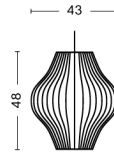

NELSON PEAR BUBBLE PENDANT / M

DESIGN George Nelson
SIZE Ø43 x H48 cm
Ø16.93" x H18.9"
DETAILS Webbing polymer shade. Coated and brushed metal frame top and bottom ring. Cable with white PVC isolation.
LIGHT SOURCE MAX 150 WATT
SWITCH No
IP 20
CORD LENGTH 183 cm
SUPPLY 220-240V
SALES QTY. 1 pcs.

ITEM NO	FINISH	EAN CODE	SEK INCL. VAT
936332	Off white webbing polymer	 5 710441 275008	6.899,00

PACKAGING 1 box / 1 pcs.   **BOX DIMENSIONS AND WEIGHT** 1 pcs. / W50 x D50 x H56 cm / 4,00 kg
PRODUCT STATUS Stock Item