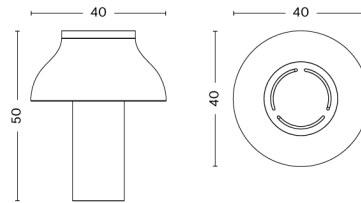

PC TABLE LAMP / S

DESIGN Pierre Charpin
SIZE W25 x D25 x H33 cm
 W9.84" x D9.84" x H12.99"
DETAILS Shade in anodised spun Aluminium. Base in anodised extruded aluminium with a cast iron internal weight. Diffuser in injection moulded translucent polycarbonate. Cable in black for all variants.
LIGHT SOURCE E27 BULB
SWITCH TOUCH STEP DIMMER
IP 20
CORD LENGTH 200 cm
SUPPLY 220-240V
SALES QTY. 1 pcs.

PC TABLE LAMP / L

DESIGN Pierre Charpin
SIZE W40 x D40 x H50 cm
 W15.75" x D15.75" x H19.69"
DETAILS Shade in anodised spun Aluminium. Base in anodised extruded aluminium with a cast iron internal weight. Diffuser in injection moulded translucent polycarbonate. Cable in black for all variants.
LIGHT SOURCE E27 BULB
SWITCH TOUCH STEP DIMMER
IP 20
CORD LENGTH 200 cm
SUPPLY 220-240V
SALES QTY. 1 pcs.