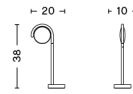

MARSELIS TABLE LAMP

DESIGN Kaschkasch
SIZE W10 x D20 x H38 cm
W3.94" x D7.87" x H14.96"
DETAILS Wet spray aluminium, moulded PMMA,
moulded Polycarbonate, sand cast iron,
powder coated steel, EVA foam pad,
integrated LED strip.
LIGHT SOURCE LED STRIP, 6W 225LM 3000K
DIMMABLE Yes
SWITCH INTEGRATED STEPLESS TOUCH
IP 20
CORD LENGTH 200 cm
SUPPLY 220-240V
SALES QTY. 1 pcs.

ITEM NO	FINISH	EAN CODE	SEK INCL. VAT
419111009000	Soft black powder coated aluminium	 5 710441 261292	1.829,00
4191113009000	Khaki green powder coated aluminium	 5 710441 261315	1.829,00
4191112009000	Ash grey powder coated aluminium	 5 710441 261308	1.829,00

PACKAGING 1 box / 1 pcs. **BOX DIMENSIONS AND WEIGHT** 1 pcs. / W44,5 x D19 x H15 cm / 2,00 kg
PRODUCT STATUS Stock Item