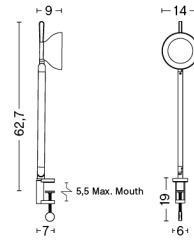

PC TABLE LAMP / S

DESIGN Pierre Charpin
SIZE W25 x D25 x H33 cm
 W9.84" x D9.84" x H12.99"
DETAILS Shade in anodised spun Aluminium. Base in anodised extruded aluminium with a cast iron internal weight. Diffuser in injection moulded translucent polycarbonate. Cable in black for all variants.
LIGHT SOURCE E27 BULB
SWITCH TOUCH STEP DIMMER
IP 20
CORD LENGTH 200 cm
SUPPLY 220-240V
SALES QTY. 1 pcs.

PC TABLE LAMP / L

DESIGN Pierre Charpin
SIZE W40 x D40 x H50 cm
 W15.75" x D15.75" x H19.69"
DETAILS Shade in anodised spun Aluminium. Base in anodised extruded aluminium with a cast iron internal weight. Diffuser in injection moulded translucent polycarbonate. Cable in black for all variants.
LIGHT SOURCE E27 BULB
SWITCH TOUCH STEP DIMMER
IP 20
CORD LENGTH 200 cm
SUPPLY 220-240V
SALES QTY. 1 pcs.

PC SINGLE ARM W. CLAMP

DESIGN Pierre Charpin
SIZE W14 x D9 x H62,7 cm
 W5.51" x D3.54" x H24.69"
DETAILS Extruded aluminium arm with die cast aluminium joints. Injection moulded polycarbonate (PC) lamp shade. Silicone cable cord.
LIGHT SOURCE INTEGRATED LED, 5.7W 363LM 3100K
DIMMABLE Yes
SWITCH INTEGRATED STEPLESS TOUCH
IP 20
CORD LENGTH 200 cm
SUPPLY 220-240V
SALES QTY. 1 pcs.