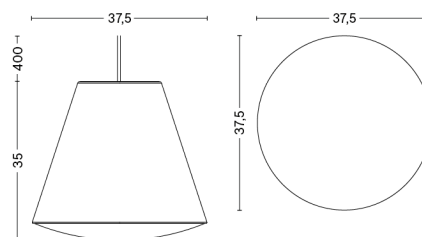

SINKER / L / PENDANT

DESIGN HAY
SIZE Ø37,5 x H35 cm
Ø14.76" x H13.78"
DETAILS Shade in textured ABS with acrylic diffuser
and textile cord. LED bulb included.
LIGHT SOURCE E27 LED BULB, 13W 660LM 2800K
DIMMABLE Yes
SWITCH No
IP 20
CORD LENGTH 400 cm
SUPPLY 220-240V
SALES QTY. 1 pcs.

ITEM NO	FINISH	EAN CODE	SEK INCL. VAT
4004762509000	Red moulded acrylic	 5 710441 206545	2.439,00
4004761509000	Dusty grey moulded acrylic	 5 710441 030980	2.439,00
4004761009000	Signal black moulded acrylic	 5 710441 030973	2.439,00
4004762009000	White moulded acrylic	 5 710441 036708	2.439,00

PACKAGING 1 box / 1 pcs.
PRODUCT STATUS Stock Item

BOX DIMENSIONS AND WEIGHT 1 pcs. / W44 x D42,5 x H40,5 cm / 4,00 kg