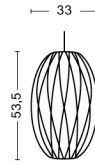

NELSON CIGAR CRISSCROSS BUBBLE PENDANT / M

DESIGN George Nelson
SIZE Ø33 x H53,5 cm
Ø12.99" x H21.06"
DETAILS Webbing polymer shade. Coated and brushed metal frame top and bottom ring. Cable with white PVC isolation.
LIGHT SOURCE MAX 150 WATT
SWITCH No
IP 20
CORD LENGTH 183 cm
SUPPLY 220-240V
SALES QTY. 1 pcs.

ITEM NO	FINISH	EAN CODE	SEK INCL. VAT
936356	Off white webbing polymer	 5 710441 275084	7.199,00

PACKAGING 1 box / 1 pcs.   **BOX DIMENSIONS AND WEIGHT** 1 pcs. / W40 x D40 x H62 cm / 3,00 kg
PRODUCT STATUS Stock Item