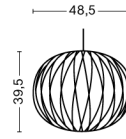

NELSON BALL CRISSCROSS BUBBLE PENDANT / M

DESIGN George Nelson
SIZE Ø48,5 x H39,5 cm
Ø19.09" x H15.55"
DETAILS Webbing polymer shade. Coated and brushed metal frame top and bottom ring. Cable with white PVC isolation.
LIGHT SOURCE MAX 150 WATT
SWITCH No
IP 20
CORD LENGTH 183 cm
SUPPLY 220-240V
SALES QTY. 1 pcs.

ITEM NO	FINISH	EAN CODE	SEK INCL. VAT
936350	Off white webbing polymer	 5 710441 275060	7.199,00

PACKAGING 1 box / 1 pcs.   **BOX DIMENSIONS AND WEIGHT** 1 pcs. / W57,5 x D57,5 x H45,5 cm / 3,00 kg
PRODUCT STATUS Stock Item