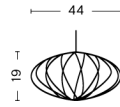

NELSON SAUCER CRISSCROSS BUBBLE PENDANT / S

DESIGN George Nelson
SIZE Ø44,5 x H19 cm
Ø17.52" x H7.48"
DETAILS Webbing polymer shade. Coated and brushed metal frame top and bottom ring. Cable with white PVC isolation.
LIGHT SOURCE MAX 60 WATT
SWITCH No
IP 20
CORD LENGTH 183 cm
SUPPLY 220-240V
SALES QTY. 1 pcs.

ITEM NO	FINISH	EAN CODE	SEK INCL. VAT
936365	Off white webbing polymer	 5 710441 275114	5.799,00

PACKAGING 1 box / 1 pcs.   **BOX DIMENSIONS AND WEIGHT** 1 pcs. / W50 x D50 x H25,5 cm / 2,50 kg
PRODUCT STATUS Stock Item