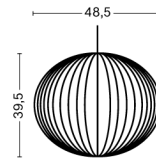

NELSON BALL BUBBLE PENDANT / M

DESIGN George Nelson
SIZE Ø48,5 x H39,5 cm
Ø19.09" x H15.55"
DETAILS Webbing polymer shade. Coated and brushed metal frame top and bottom ring. Cable with white PVC isolation.
LIGHT SOURCE MAX 150 WATT
SWITCH No
IP 20
CORD LENGTH 183 cm
SUPPLY 220-240V
SALES QTY. 1 pcs.

ITEM NO	FINISH	EAN CODE	SEK INCL. VAT
936314	Off white webbing polymer	 5 710441 274940	6.299,00

PACKAGING 1 box / 1 pcs.   **BOX DIMENSIONS AND WEIGHT** 1 pcs. / W57,5 x D57,5 x H45,5 cm / 3,00 kg
PRODUCT STATUS Stock Item