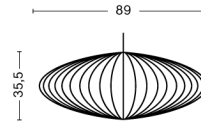

NELSON SAUCER BUBBLE PENDANT / L

DESIGN George Nelson
SIZE Ø89 x H35,5 cm
Ø35.04" x H13.98"
DETAILS Webbing polymer shade. Coated and brushed metal frame top and bottom ring. Cable with white PVC isolation.
LIGHT SOURCE MAX 150 WATT
SWITCH No
IP 20
CORD LENGTH 183 cm
SUPPLY 220-240V
SALES QTY. 1 pcs.

ITEM NO	FINISH	EAN CODE	SEK INCL. VAT
936341	Off white webbing polymer	 5 710441 275039	8.199,00

PACKAGING 1 box / 1 pcs.   **BOX DIMENSIONS AND WEIGHT** 1 pcs. / W73,5 x D73,5 x H34 cm / 7,00 kg
PRODUCT STATUS Stock Item