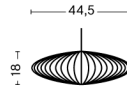

NELSON SAUCER BUBBLE PENDANT / S

DESIGN George Nelson
SIZE Ø44,5 x H18 cm
Ø17.52" x H7.09"
DETAILS Webbing polymer shade. Coated and brushed metal frame top and bottom ring. Cable with white PVC isolation.
LIGHT SOURCE MAX 60 WATT
SWITCH No
IP 20
CORD LENGTH 183 cm
SUPPLY 220-240V
SALES QTY. 1 pcs.

ITEM NO	FINISH	EAN CODE	SEK INCL. VAT
936335	Off white webbing polymer	 5 710441 275015	5.399,00

PACKAGING 1 box / 1 pcs.
PRODUCT STATUS Stock Item

BOX DIMENSIONS AND WEIGHT 1 pcs. / W50 x D50 x H25,5 cm / 3,00 kg