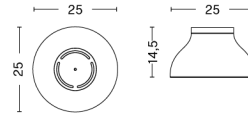

PC DOUBLE ARM W. TABLE BASE

DESIGN Pierre Charpin
SIZE W14 x D55 x H42 cm
 W5.51" x D21.65" x H16.54"
DETAILS Extruded aluminium arms with die cast aluminium joints. Injection moulded polycarbonate (PC) lamp shade. Silicone cable cord.
LIGHT SOURCE INTEGRATED LED, 5.7W 363LM 3100K
DIMMABLE Yes
SWITCH INTEGRATED STEPLESS TOUCH
IP 20
CORD LENGTH 200 cm
SUPPLY 220-240V
SALES QTY. 1 pcs.

PACKAGING 2 box / 1 pcs. **BOX DIMENSIONS AND WEIGHT** 1 pcs. / W48 x D48 x H10 cm / 2 kg
PRODUCT STATUS Stock Item 1 pcs. / W23 x D23 x H8 cm / 3.5 kg

PC PENDANT / S

DESIGN Pierre Charpin
SIZE W25 x D25 x H14,5 cm
 W9.84" x D9.84" x H5.71"
DETAILS Shade in anodised spun aluminium. Diffuser in injection moulded translucent polycarbonate.
 Cable in braided fabric with a PVC insulation.
 Cable is black for all variants.
LIGHT SOURCE 3 X G9 BULBS
IP 20
CORD LENGTH 400 cm
SUPPLY 220-240V
SALES QTY. 1 pcs.