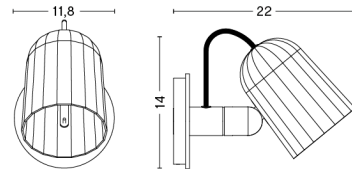

NOC WALL BUTTON

DESIGN Smith Matthias
SIZE W11,8 x D22 x H14 cm
W4.65" x D8.66" x H5.51"
LIGHT SOURCE E14 LED BULB, 5.5W 380LM 2800K
DIMMABLE No
SWITCH INTEGRATED ON/OFF TOUCH
IP 20
SUPPLY 220-240V
SALES QTY. 1 pcs.

ITEM NO	FINISH	EAN CODE	SEK INCL. VAT
4004501009000	Off white powder coated aluminium	 5 710441 241270	1.529,00
4004501109000	Dark grey powder coated aluminium	 5 710441 241287	1.529,00

PACKAGING 1 box / 1 pcs.   **BOX DIMENSIONS AND WEIGHT** 1 pcs. / W26 x D23 x H13 cm / 1,30 kg
PRODUCT STATUS Stock Item