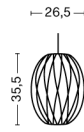

NELSON CIGAR CRISSCROSS BUBBLE PENDANT / S

DESIGN George Nelson
SIZE Ø26,5 x H35,5 cm
Ø10.43" x H13.98"
DETAILS Webbing polymer shade. Coated and brushed metal frame top and bottom ring. Cable with white PVC isolation.
LIGHT SOURCE MAX 60 WATT
SWITCH No
IP 20
CORD LENGTH 183 cm
SUPPLY 220-240V
SALES QTY. 1 pcs.

ITEM NO	FINISH	EAN CODE	SEK INCL. VAT
936353	Off white webbing polymer	 5 710441 275077	5.799,00

PACKAGING 1 box / 1 pcs.   **BOX DIMENSIONS AND WEIGHT** 1 pcs. / W40 x D40 x H62,5 cm / 2,50 kg
PRODUCT STATUS Stock Item