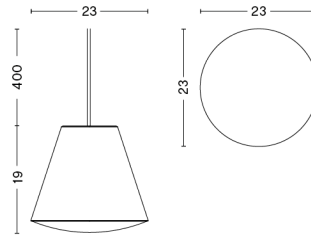

SINKER / S / PENDANT

DESIGN HAY
SIZE Ø23 x H19 cm
Ø9.06" x H7.48"
DETAILS Shade in textured ABS with acrylic diffuser and textile cord. LED bulb included.
LIGHT SOURCE E27 LED BULB, 10.5W 810LM 2800K
DIMMABLE Yes
SWITCH No
IP 20
CORD LENGTH 400 cm
SUPPLY 220-240V
SALES QTY. 1 pcs.

ITEM NO	FINISH	EAN CODE	SEK INCL. VAT
4004752509000	Red textured ABS	 5 710441 206538	1.979,00
4004752009000	White textured ABS	 5 710441 036548	1.979,00
4004751009000	Signal black textured ABS	 5 710441 030959	1.979,00
4004751509000	Dusty grey textured ABS	 5 710441 030966	1.979,00

PACKAGING 1 box / 1 pcs. **BOX DIMENSIONS AND WEIGHT** 1 pcs. / W31 x D30 x H29 cm / 2,00 kg
PRODUCT STATUS Stock Item