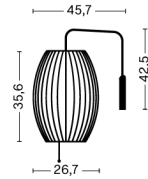

NELSON CIGAR WALL SCONCE CABLED / S

DESIGN George Nelson
SIZE D45,7 x H35,6 cm
D17.99" x H14.02"
DETAILS Shade in webbing polymer. Frame top and bottom ring in coated and brushed metal and nickel. Wallbracket in walnut. Arm in brushed nickel steel that extends approximately 36 cm.
LIGHT SOURCE MAX 60 WATT
SWITCH Yes
IP 20
CORD LENGTH 366 cm
SUPPLY 220-240V
SALES QTY. 1 pcs.

ITEM NO	FINISH	EAN CODE	SEK INCL. VAT
936386	Off white webbing polymer	 5 710441 275183	7.199,00

PACKAGING	1 box / 1 pcs.	BOX DIMENSIONS AND WEIGHT	1 pcs. / W0 x D0 x H0 cm / 0,00 kg
PRODUCT STATUS	Stock Item