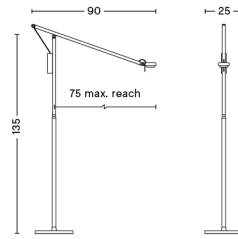

PACKAGING 2 box / 1 pcs. **BOX DIMENSIONS AND WEIGHT** 1 pcs. / W7.3 x D7.3 x H1.8 cm / 0.17 kg
PRODUCT STATUS Stock Item 1 pcs. / W42 x D23.5 x H6.5 cm / 1 kg

MATIN TABLE LAMP / L

DESIGN Inga Sempé
SIZE W38 x D38 x H52 cm
 W14.96" x D14.96" x H20.47"
DETAILS Lamp shade in cotton fabric laminated to a PVC sheet. Lamp base in bent steel wire with a polished brass finish, precision cast steel counter weight with black injection moulded ABS hardware. Digital inline dimmer switch and cable are black for all colour variants.
LIGHT SOURCE INTEGRATED LED, 5W 220LM 2800K
DIMMABLE Yes
SWITCH TOUCH STEP DIMMER
IP 20
CORD LENGTH 200 cm
SUPPLY 220-240V
SALES QTY. 1 pcs.

PACKAGING 2 box / 1 pcs. **BOX DIMENSIONS AND WEIGHT** 1 pcs. / W22.5 x D7.2 x H7.2 cm / 0.17 kg
PRODUCT STATUS Stock Item 1 pcs. / W55.4 x D24 x H6.5 cm / 1.1 kg

FIFTY-FIFTY TABLE LAMP

DESIGN Sam Weller
SIZE W18,5 x D90 x H60 cm
 W7.28" x D35.43" x H23.62"
DETAILS Wet spray and anodised aluminium, sand cast iron, powder coated steel, EVA foam pad, integrated LED module.
LIGHT SOURCE LED INTEGRATED, 4W 360LM 3000K
DIMMABLE Yes
SWITCH INTEGRATED TOUCH STEP
CORD LENGTH 200 cm
SUPPLY 220-240V
SALES QTY. 1 pcs.

FIFTY-FIFTY FLOOR LAMP

DESIGN Sam Weller
SIZE W25 x D90 x H135 cm
 W9.84" x D35.43" x H53.15"
DETAILS Wet spray and anodised aluminium, sand cast iron, powder coated steel, EVA foam pad, integrated LED module.
LIGHT SOURCE LED INTEGRATED, 4W 360LM 3000K
DIMMABLE Yes
SWITCH INTEGRATED TOUCH STEP
CORD LENGTH 200 cm
SUPPLY 220-240V
SALES QTY. 1 pcs.