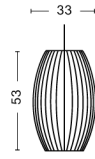

NELSON CIGAR BUBBLE PENDANT / M

DESIGN George Nelson
SIZE Ø33 x H53 cm
Ø12.99" x H20.87"
DETAILS Webbing polymer shade. Coated and brushed metal frame top and bottom ring. Cable with white PVC isolation.
LIGHT SOURCE MAX 150 WATT
SWITCH No
IP 20
CORD LENGTH 183 cm
SUPPLY 220-240V
SALES QTY. 1 pcs.

ITEM NO	FINISH	EAN CODE	SEK INCL. VAT
936323	Off white webbing polymer	 5 710441 274971	6.299,00

PACKAGING 1 box / 1 pcs.   **BOX DIMENSIONS AND WEIGHT** 1 pcs. / W40 x D40 x H62 cm / 3,00 kg
PRODUCT STATUS Stock Item