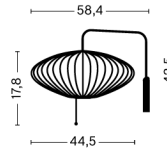

NELSON SAUCER WALL SCONCE CABLED

/ S

DESIGN George Nelson
SIZE D58,4 x H17,8 cm
D22.99" x H7.01"
DETAILS Shade in webbing polymer. Frame top and bottom ring in coated and brushed metal and nickel. Wallbracket in walnut. Arm in brushed nickel steel that extends approximately 36 cm.
LIGHT SOURCE MAX 60 WATT
SWITCH Yes
IP 20
CORD LENGTH 366 cm
SUPPLY 220-240V
SALES QTY. 1 pcs.

ITEM NO	FINISH	EAN CODE	SEK INCL. VAT
936392	Off white webbing polymer	 5 710441 275206	7.199,00

PACKAGING 1 box / 1 pcs.   **BOX DIMENSIONS AND WEIGHT** 1 pcs. / W0 x D0 x H0 cm / 0,00 kg
PRODUCT STATUS Stock Item