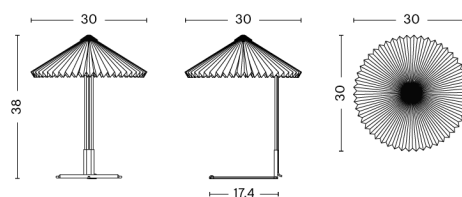

PC TABLE LAMP / S

DESIGN Pierre Charpin
SIZE W25 x D25 x H33 cm
 W9.84" x D9.84" x H12.99"
DETAILS Shade in anodised spun Aluminium. Base in anodised extruded aluminium with a cast iron internal weight. Diffuser in injection moulded translucent polycarbonate. Cable in black for all variants.
LIGHT SOURCE E27 BULB
SWITCH TOUCH STEP DIMMER
IP 20
CORD LENGTH 200 cm
SUPPLY 220-240V
SALES QTY. 1 pcs.

PC TABLE LAMP / L

DESIGN Pierre Charpin
SIZE W40 x D40 x H50 cm
 W15.75" x D15.75" x H19.69"
DETAILS Shade in anodised spun Aluminium. Base in anodised extruded aluminium with a cast iron internal weight. Diffuser in injection moulded translucent polycarbonate. Cable in black for all variants.
LIGHT SOURCE E27 BULB
SWITCH TOUCH STEP DIMMER
IP 20
CORD LENGTH 200 cm
SUPPLY 220-240V
SALES QTY. 1 pcs.

PRODUCT STATUS Stock Item

MATIN TABLE LAMP / S

DESIGN Inga Sempé
SIZE W30 x D30 x H38 cm
 W11.81" x D11.81" x H14.96"
DETAILS Lamp shade in cotton fabric laminated to a PVC sheet. Lamp base in bent steel wire with a polished brass finish, precision cast steel counter weight with black injection moulded ABS hardware. Digital inline dimmer switch and cable are black for all colour variants.
LIGHT SOURCE INTEGRATED LED, 5W 220LM 2800K
DIMMABLE Yes
SWITCH TOUCH STEP DIMMER
IP 20
CORD LENGTH 200 cm
SUPPLY 220-240V
SALES QTY. 1 pcs.