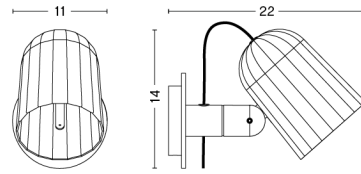

PACKAGING 1 box / 1 pcs. **BOX DIMENSIONS AND WEIGHT** 1 pcs. / W170 x D47 x H29 cm / 11,50 kg
PRODUCT STATUS Stock Item

NOC CLIP

DESIGN Smith Matthias
SIZE W10 x D14 x H22 cm
 W3.94" x D5.51" x H8.66"
DETAILS Powder coated aluminium clip light. LED bulb included.
LIGHT SOURCE E14 LED BULB, 5.5W 380LM 2800K
DIMMABLE No
SWITCH INLINE ON/OFF
IP 20
CORD LENGTH 200 cm
SUPPLY 220-240V
SALES QTY. 1 pcs.

PACKAGING 1 box / 1 pcs. **BOX DIMENSIONS AND WEIGHT** 1 pcs. / W23 x D23 x H26 cm / 1,50 kg
PRODUCT STATUS Stock Item

NOC WALL

DESIGN Smith Matthias
SIZE W11 x D22 x H14 cm
 W4.33" x D8.66" x H5.51"
DETAILS Powder coated aluminium wall light. LED bulb included.
LIGHT SOURCE E14 LED BULB, 5.5W 380LM 2800K
DIMMABLE No
SWITCH INLINE ON/OFF
IP 20
CORD LENGTH 200 cm
SUPPLY 220-240V
SALES QTY. 1 pcs.