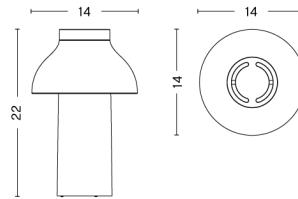

PC PORTABLE

DESIGN Pierre Charpin
SIZE W14 x D14 x H22 cm
W5.51" x D5.51" x H8.66"
DETAILS Body in injection moulded ABS, with a translucent PP diffuser. Shade in injection moulded opaque ABS for Soft Black and Olive lamp, translucent PP for Cream White.
LIGHT SOURCE G4 LED, 3.5W 85LM 3000K
DIMMABLE Yes
SWITCH TOUCH STEP DIMMER
SALES QTY. 1 pcs.

ITEM NO	FINISH	EAN CODE	SEK INCL. VAT
4104311009000	Soft black ABS	 5 710441 267874	759,00
4104313009000	Cream white ABS	 5 710441 267898	759,00
4104312009000	Olive ABS	 5 710441 267881	759,00

PACKAGING 1 box / 1 pcs. **BOX DIMENSIONS AND WEIGHT** 1 pcs. / W15 x D15 x H26,5 cm / 0,65 kg
PRODUCT STATUS Stock Item