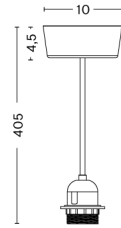

CORD SET

DESIGN HAY
SIZE Ø10 x L405 cm
Ø3.94" x L159.45"
DETAILS Ceiling mounted textile cord set. Compatible with 30 Degrees shades and Rice Paper shades.
IP 20
CORD LENGTH 400 cm
SUPPLY 220-240V
SALES QTY. 1 pcs.