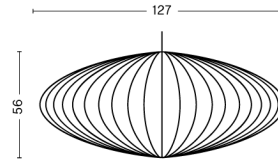

NELSON SAUCER BUBBLE PENDANT / XL

DESIGN George Nelson
SIZE Ø127 x H56 cm
Ø50" x H22.05"
DETAILS Webbing polymer shade. Coated and brushed metal frame top and bottom ring. Cable with white PVC isolation.
LIGHT SOURCE MAX 150 WATT
SWITCH No
IP 20
CORD LENGTH 183 cm
SUPPLY 220-240V
SALES QTY. 1 pcs.

ITEM NO	FINISH	EAN CODE	SEK INCL. VAT
936344	Off white webbing polymer	 5 710441 275046	24.399,00

PACKAGING 1 box / 1 pcs.   **BOX DIMENSIONS AND WEIGHT** 1 pcs. / W140 x D140 x H61,5 cm / 16,00 kg
PRODUCT STATUS Stock Item