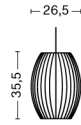

NELSON CIGAR BUBBLE PENDANT / S

DESIGN George Nelson
SIZE Ø35,5 x H44 cm
Ø13.98" x H17.32"
DETAILS Webbing polymer shade. Coated and brushed metal frame top and bottom ring. Cable with white PVC isolation.
LIGHT SOURCE MAX 60 WATT
SWITCH No
IP 20
CORD LENGTH 183 cm
SUPPLY 220-240V
SALES QTY. 1 pcs.

ITEM NO	FINISH	EAN CODE	SEK INCL. VAT
936320	Off white webbing polymer	 5 710441 274964	5.399,00

PACKAGING 1 box / 1 pcs.   **BOX DIMENSIONS AND WEIGHT** 1 pcs. / W40 x D40 x H45,5 cm / 2,50 kg
PRODUCT STATUS Stock Item