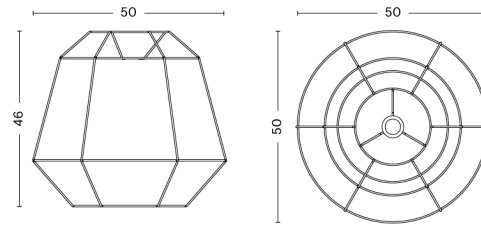

BONBON SHADE / L

DESIGN Ana Kraš
SIZE W50 x D50 x H46 cm
W19.69" x D19.69" x H18.11"
DETAILS Powder coated steel frame. Exterior yarn is 80% wool and 20% nylon mix. Black cord sets are sold separately. Table cord set features an in-line rocker switch.

SALES QTY. 1 pcs.

ITEM NO	FINISH	EAN CODE	SEK INCL. VAT
936213	Earth tones wool	 5 710441 272380	6.859,00

PACKAGING 1 box / 1 pcs.   **BOX DIMENSIONS AND WEIGHT** 1 pcs. / W53 x D53 x H48 cm / 0,00 kg
PRODUCT STATUS Stock Item