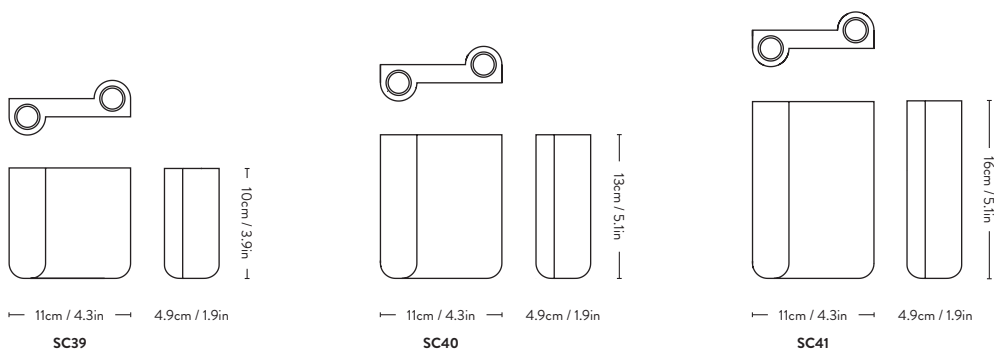

Collect | Candleholder SC39-SC41

Space Copenhagen 2020

Item no.	Product	Model	Colour	Colli qty.	Lead time	Weight	PRICE EX. VAT (SEK)	PRICE INC. VAT (SEK)
25050022	Collect | Candleholder H:10xW:11cm	SC39	Bronzed Brass	1 pc	Stock item	0.97 kg	1.024	1.280
25050023	Collect | Candleholder H:13xW:11cm	SC40	Bronzed Brass	1 pc	Stock item	1.10 kg	1.140	1.425
25050024	Collect | Candleholder H:16xW:11cm	SC41	Bronzed Brass	1 pc	Stock item	1.40kg	1.368	1.710

Materials: Brass.