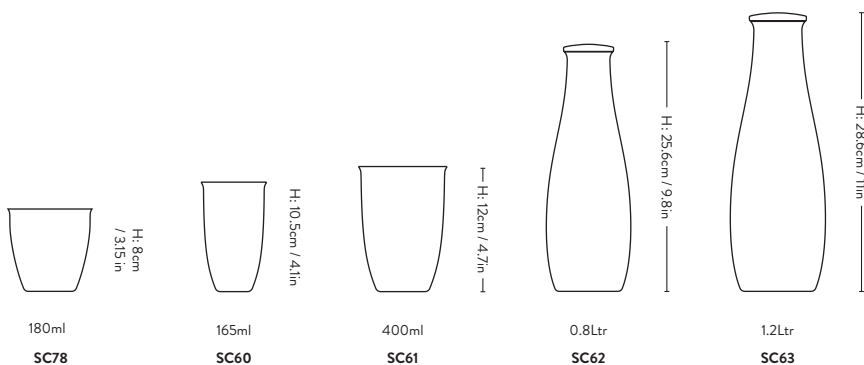

Collect | Glass & Carafe^{SC78 & SC60-SC63} Space Copenhagen 2021

Item no.	Product	Model	Colour	Colli qty.	Lead time	Weight	PRICE EX. VAT (SEK)	PRICE INC. VAT (SEK)
25050156	Collect | Glass 2 pcs	SC78	Clear	4 sets	Stock item	0.18 kg	280	350
25050158	H: 8cm		Amber					
25050157			Moss					
25050041	Collect | Glass 2 pcs	SC60	Clear	4 sets	Stock item	0.14 kg	256	320
25050123	H: 10.5cm		Amber					
25050119			Moss					
25050042	Collect | Glass 2 pcs	SC61	Clear	4 sets	Stock item	0.20 kg	316	395
25050124	H: 12cm		Amber					
25050120			Moss					
25050043	Collect | Carafe	SC62	Clear	2 pcs	Stock item	0.24 kg	396	495
25050125	H: 25cm		Amber					
25050121			Moss					
25050044	Collect | Carafe	SC63	Clear	2 pcs	Stock item	0.34 kg	452	565
25050126	H: 28cm		Amber					
25050122			Moss					

Materials: Mouth blown glass.