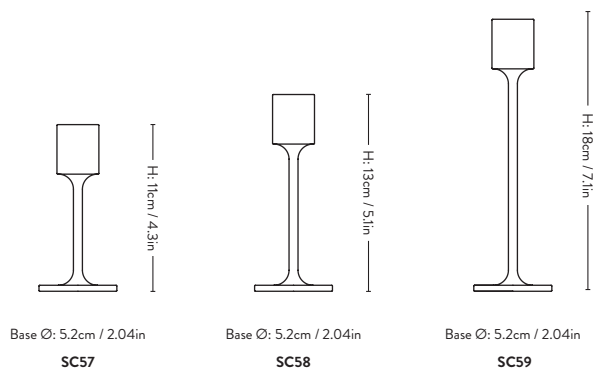

Collect | Candleholder SC57-SC59

Space Copenhagen 2021

Item no.	Product	Model	Colour	Colli qty.	Lead time	Weight	PRICE EX. VAT (SEK)	PRICE INC. VAT (SEK)
25050038	Collect | Candleholder H:11cm	SC57	Brushed Brass	4 pcs	Stock item	0.20 kg	336	420
25050039	Collect | Candleholder H:13cm	SC58	Brushed Brass	4 pcs	Stock item	0.21 kg	396	495
25050040	Collect | Candleholder H:18cm	SC59	Brushed Brass	4 pcs	Stock item	0.22 kg	452	565

Materials: Brushed Brass.