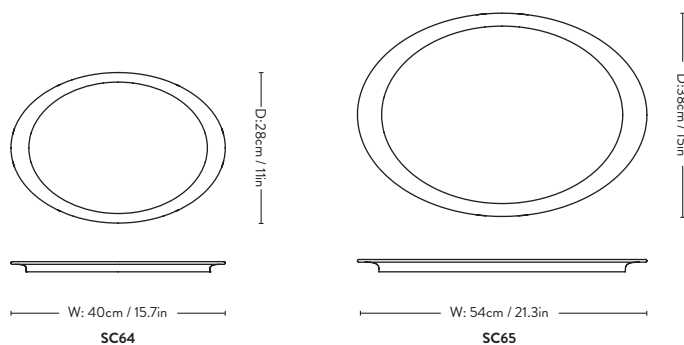

Collect | Tray SC64 & SC65 Space Copenhagen 2021

Item no.	Product	Model	Colour	Colli qty.	Lead time	Weight	PRICE EX. VAT (SEK)	PRICE INC. VAT (SEK)
25050045	Collect | Tray W: 40cm x D: 28cm x H:2cm	SC64	Oak	1 pc	Stock item	0.35 kg	908	1.135
25050046	Collect | Tray W: 40cm x D: 28cm x H:2cm	SC64	Walnut	1 pc	Stock item	0.35 kg	1.252	1.565
25050049	Collect | Tray W: 40cm x D: 28cm x H:2cm	SC64	Black Oak	1 pc	Stock item	0.35 kg	908	1.135
25050047	Collect | Tray W: 54cm x D: 38cm x H: 2.3cm	SC65	Oak	1 pc	Stock item	0.67 kg	1.480	1.850
25050048	Collect | Tray W: 54cm x D: 38cm x H: 2.3cm	SC65	Walnut	1 pc	Stock item	0.67 kg	1.940	2.425
25050050	Collect | Tray W: 54cm x D: 38cm x H: 2.3cm	SC65	Black Oak	1 pc	Stock item	0.67 kg	1.480	1.850

Materials: Lacquered oak or walnut.