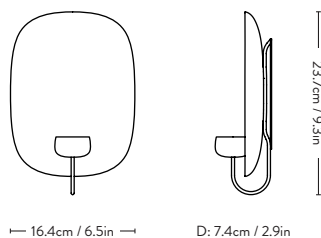

Votive ^{AV20} Anderssen & Voll 2022

Item no.	Product	Model	Colour	Colli qty.	Lead time	Weight	PRICE EX. VAT (SEK)	PRICE INC. VAT (SEK)
25050081	Votive	AV20	Brushed Brass	1 pc	Stock item	0.70 kg	1.368	1.710

Materials: Brass