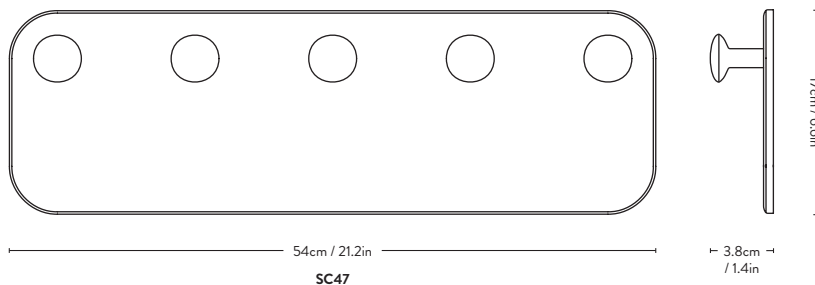

Collect | Hook & Hanger SC46 & SC47 Space Copenhagen 2020

Item no.	Product	Model	Colour	Colli qty.	Lead time	Weight	PRICE EX. VAT (SEK)	PRICE INC. VAT (SEK)
25050032	Collect | Hook W: 8 x D: 0.8 x H: 17 cm	SC46	Bronzed Brass	1 pc	Stock item	0.26 kg	452	565
25050033	Collect | Hook W: 8 x D: 0.8 x H: 17 cm	SC46	Aged Brass	1 pc	Stock item	0.26 kg	452	565
25050034	Collect | Hook W: 8 x D: 0.8 x H: 17 cm	SC46	Tarnished Silver	1 pc	Stock item	0.26 kg	452	565
25050035	Collect | Hanger W: 54 x D: 0.8 x H: 17 cm	SC47	Bronzed Brass	1 pc	Stock item	1.59 kg	1.712	2.140
25050036	Collect | Hanger W: 54 x D: 0.8 x H: 17 cm	SC47	Aged Brass	1 pc	Stock item	1.59 kg	1.712	2.140
25050037	Collect | Hanger W: 54 x D: 0.8 x H: 17 cm	SC47	Tarnished Silver	1 pc	Stock item	1.59 kg	1.712	2.140

Materials: Galvanized steel.