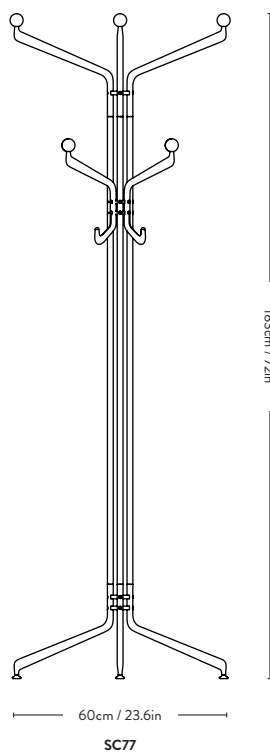

Capture | Coat stand ^{SC77} Space Copenhagen 2022

Item no.	Product	Model	Colour	Colli qty.	Lead time	Weight	PRICE EX. VAT (SEK)	PRICE INC. VAT (SEK)
25050113	Capture | Coat stand	SC77	Graphite / Colour knob	1 pc	Stock item	6.00 kg	5.716	7.145
25050112	Capture | Coat stand	SC77	Graphite / Oak knob	1 pc	Stock item	6.00 kg	5.716	7.145

Materials: Powder coated aluminium and lacquered oak.