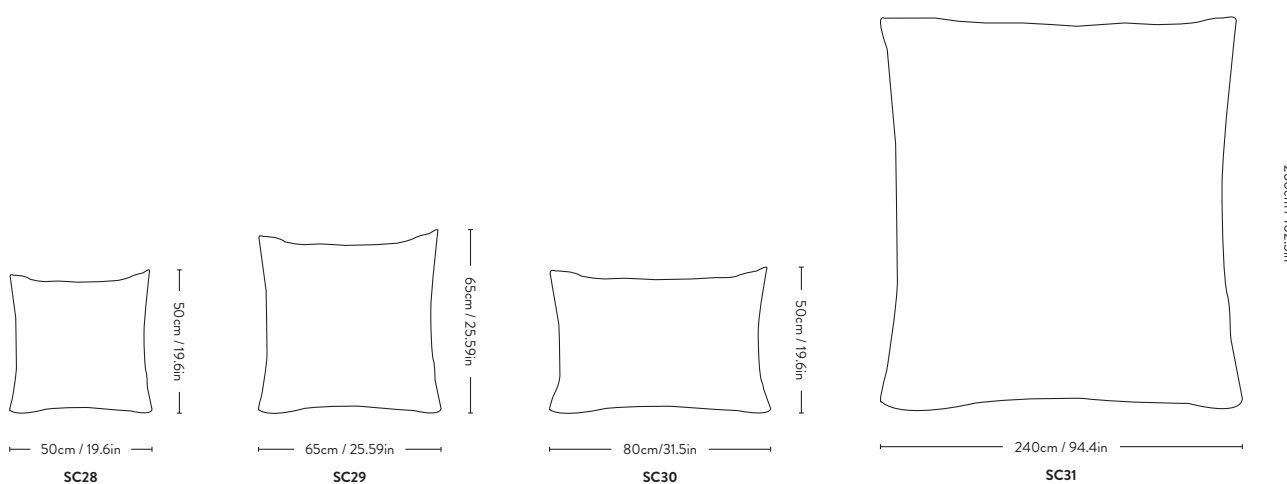

Collect | Linen SC28-SC31

Space Copenhagen 2020

Item no.	Product	Model	Colour	Colli qty.	Lead time	Weight	PRICE EX. VAT (SEK)	PRICE INC. VAT (SEK)
25010106	Collect | Cushion	SC28	Cloud	1 pc	Stock item	0.86 kg	624	780
25010110	50x50cm		Powder					
25010118			Slate					
25010139			Sage					
25010107	Collect | Cushion	SC29	Cloud	1 pc	Stock item	1.59 kg	852	1.065
25010111	65x65cm		Powder					
25010119			Slate					
25010140			Sage					
25010108	Collect | Cushion	SC30	Cloud	1 pc	Stock item	1.67 kg	968	1.210
25010112	50x80cm		Powder					
25010120			Slate					
25010141			Sage					
25010002	Collect | Bedspread	SC31	Cloud	1 pc	Stock item	1.31 kg	3.428	4.285
25010003	240x260cm		Powder					
25010005			Slate					
25010007			Sage					

Material: The cushion & bedspread cover is made from 100% pure linen, the inner sham is 100% cotton and the filling consist of 50% feather, 50% down.