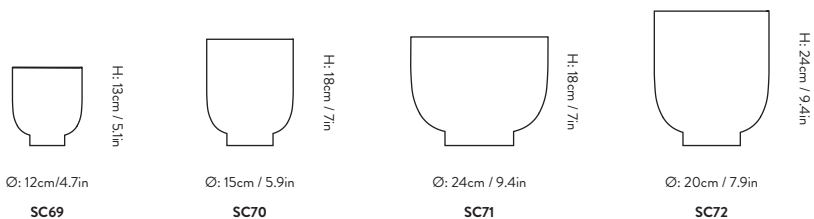

Collect | Planter SC69-SC72

Space Copenhagen 2021

Item no.	Product	Model	Colour	Colli qty.	Lead time	Weight	PRICE EX. VAT (SEK)	PRICE INC. VAT (SEK)
25050054	Collect | Planter Ø:12cm, H:13cm	SC69	Sage	6 pcs	Stock item	0.48 kg	188	235
25050055			Slate					
25050057			Ochre					
25050058			Sienna					
25050077			Silver					
25050083			Milk					
25050059	Collect | Planter Ø:15cm, H:18cm	SC70	Sage	6 pcs	Stock item	1.00 kg	256	320
25050060			Slate					
25050062			Ochre					
25050063			Sienna					
25050078			Silver					
25050084			Milk					
25050064	Collect | Planter Ø:24cm, H:18cm	SC71	Sage	2 pcs	Stock item	2.24 kg	452	565
25050065			Slate					
25050067			Ochre					
25050068			Sienna					
25050079			Silver					
25050085			Milk					
25050069	Collect | Planter Ø:20cm, H:24cm	SC72	Sage	2 pcs	Stock item	2.04 kg	452	565
25050070			Slate					
25050072			Ochre					
25050073			Sienna					
25050080			Silver					
25050086			Milk					

Materials: Polystone.