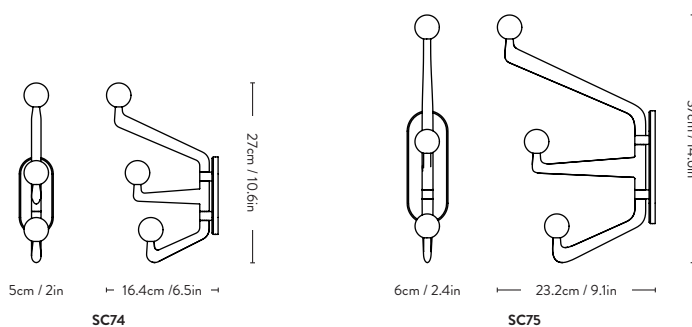

Capture | Hook SC74 & SC75

Space Copenhagen 2022

Item no.	Product	Model	Colour	Colli qty.	Lead time	Weight	PRICE EX. VAT (SEK)	PRICE INC. VAT (SEK)
25050101	Capture | Small Hook	SC74	Graphite / Colour knob	1 pc	Stock item	0.60 kg	908	1.135
25050100	Capture | Small Hook	SC74	Graphite / Oak knob	1 pc	Stock item	0.60 kg	908	1.135
25050105	Capture | Large Hook	SC75	Graphite / Colour knob	1 pc	Stock item	1.00 kg	1.140	1.425
25050104	Capture | Large Hook	SC75	Graphite / Oak knob	1 pc	Stock item	1.00 kg	1.140	1.425

Materials: Powder coated aluminium and lacquered oak.