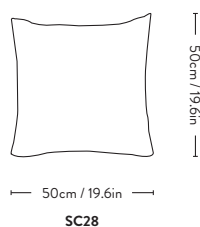

Collect | Boucle SC28 & SC30

Space Copenhagen 2020

Item no.	Product	Model	Colour	Colli qty.	Lead time	Weight	PRICE EX. VAT (SEK)	PRICE INC. VAT (SEK)
25010165	Collect | Cushion	SC28	Ivory & Granite	1 pc	Stock item	1.05 kg	1.024	1.280
25010169	50x50cm		Ivory					
25010173			Ivory & Sand					
25010207			Slate					
25010167	Collect | Cushion	SC30	Ivory & Granite	1 pc	Stock item	2.02 kg	1.252	1.565
25010171	50x80cm		Ivory					
25010175			Ivory & Sand					
25010209			Slate					

Materials: The cushion cover is made from 40% polyacrylic, 29% viscose, 15% nylon, 9% polyester, 7% wool, the inner sham is 100% cotton and the filling consist of 50% feather, 50% down.