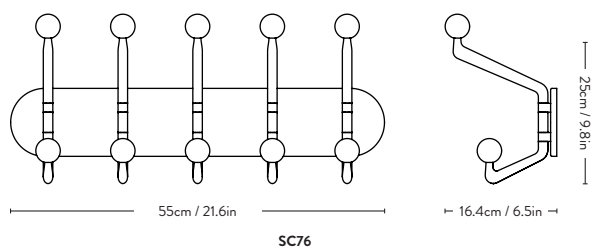

Capture | Hanger ^{SC76} Space Copenhagen 2022

Item no.	Product	Model	Colour	Colli qty.	Lead time	Weight	PRICE EX. VAT (SEK)	PRICE INC. VAT (SEK)
25050109	Capture | Hanger	SC76	Graphite / Colour knob	1 pc	Stock item	2.00 kg	2.284	2.855
25050108	Capture | Hanger	SC76	Graphite / Oak knob	1 pc	Stock item	2.00 kg	2.284	2.855

Materials: Powder coated aluminium and lacquered oak.

SC76