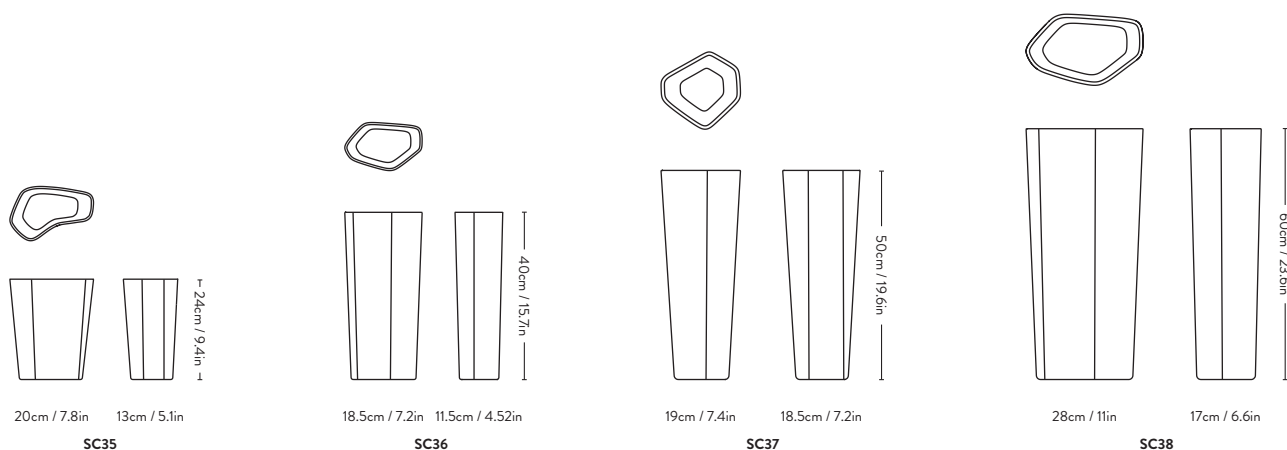

Collect | Glass Vase ^{SC35-SC38} Space Copenhagen 2020

Item no.	Product	Colour	Model	Colli qty.	Lead time	Weight	PRICE EX. VAT (SEK)	PRICE INC. VAT (SEK)
25050011	Collect | Glass Vase	Smoked	SC35	1 pc	Stock item	2.30 kg	1.024	1.280
25050012	H:24xW:20cm	Caramel						
25050014	Collect | Glass Vase	Smoked	SC36	1 pc	Stock item	3.90 kg	2.052	2.565
25050017	Collect | Glass Vase	Smoked	SC37	1 pc	Stock item	5.70 kg	2.968	3.710
25050018	H:50xW:19cm	Caramel						
25050020	Collect | Glass Vase	Smoked	SC38	1 pc	Stock item	9.10 kg	4.800	6.000
	H:60xW:28cm							

Materials: Mouth blown glass.