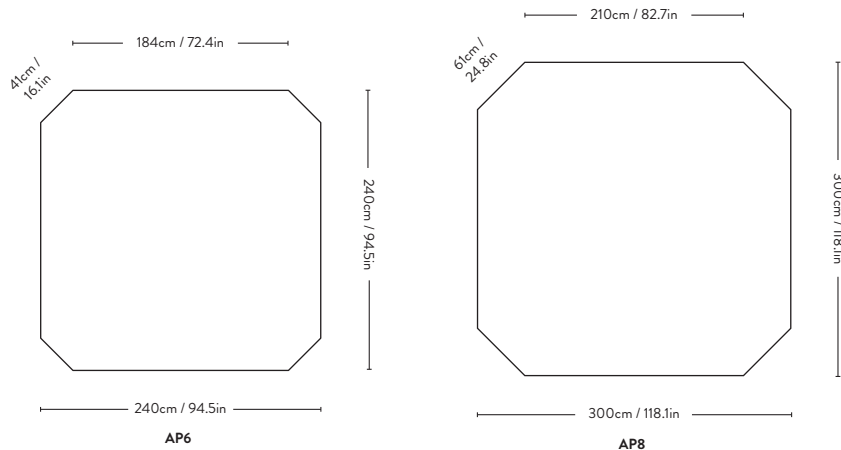

The Moor ^{AP6 & AP8} All the Way to Paris 2016

Item no.	Colour	Size	Model	Colli qty.	Lead time	Weight	PRICE EX. VAT (SEK)	PRICE INC. VAT (SEK)
20991242	Red Heather	240x240cm	AP6	1 pc	Stock item	30.00 kg	15.440	19.300
20991244	Brown Gold	240x240cm	AP6	1 pc	Stock item	30.00 kg	15.440	19.300
20991291	Beige Dew	240x240cm	AP6	1 pc	Stock item	30.00 kg	15.440	19.300
20991295	Green Pine	240x240cm	AP6	1 pc	Stock item	30.00 kg	15.440	19.300
20991296	Grey Blue Thunder	240x240cm	AP6	1 pc	Stock item	30.00 kg	15.440	19.300
20991293	Blue Midnight	240x240cm	AP6	1 pc	Stock item	30.00 kg	15.440	19.300
20991594	Red Heather	300x300cm	AP8	1 pc	Stock item	35.00 kg	24.020	30.025
20991544	Brown Gold	300x300cm	AP8	1 pc	Stock item	35.00 kg	24.020	30.025
20991591	Beige Dew	300x300cm	AP8	1 pc	Stock item	35.00 kg	24.020	30.025
20991595	Green Pine	300x300cm	AP8	1 pc	Stock item	35.00 kg	24.020	30.025
20991596	Grey Blue Thunder	300x300cm	AP8	1 pc	Stock item	35.00 kg	24.020	30.025
20991593	Blue Midnight	300x300cm	AP8	1 pc	Stock item	35.00 kg	24.020	30.025
20971000	Rug underlay	165x240cm		1 pc	Stock item	2.20 kg	568	710
20971001	Rug underlay	190x290cm		1 pc	Stock item	3.34 kg	680	850

Material: Handloom-woven from 85% New Zealand wool & 15% viscose.