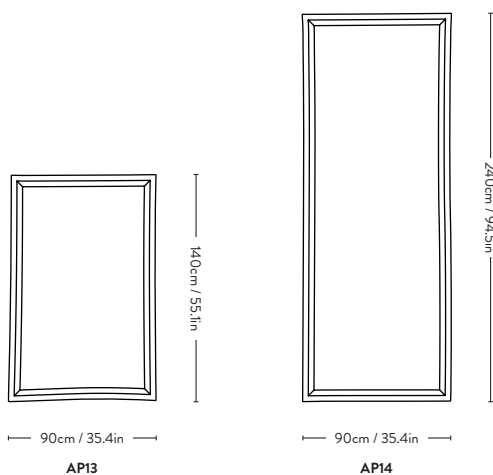

Framed ^{AP13 & AP14} All the Way to Paris 2022

Item no.	Colour	Size	Model	Colli qty.	Lead time	Weight	PRICE EX. VAT (SEK)	PRICE INC. VAT (SEK)
20991704	Sisal	90 x 140 cm	AP13	1 pc	Stock item	1.80 kg	2.856	3.570
20991705	Plum	90 x 140 cm	AP13	1 pc	Stock item	1.80 kg	2.856	3.570
20991706	Sisal	90 x 240 cm	AP14	1 pc	Stock item	3.00 kg	4.572	5.715
20991707	Plum	90 x 240 cm	AP14	1 pc	Stock item	3.00 kg	4.572	5.715

Material: 100% New Zealand wool