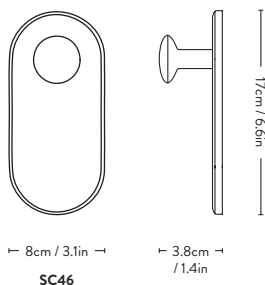

Collect | Hook & Hanger SC46 & SC47 Space Copenhagen 2020

Item no.	Product	Model	Colour	Colli qty.	Lead time	Weight	PRICE EX. VAT (SEK)	PRICE INC. VAT (SEK)
25050032	Collect | Hook W: 8 x D: 0.8 x H: 17 cm	SC46	Bronzed Brass	1 pc	Stock item	0.26 kg	452	565
25050033	Collect | Hook W: 8 x D: 0.8 x H: 17 cm	SC46	Aged Brass	1 pc	Stock item	0.26 kg	452	565
25050034	Collect | Hook W: 8 x D: 0.8 x H: 17 cm	SC46	Tarnished Silver	1 pc	Stock item	0.26 kg	452	565
25050035	Collect | Hanger W: 54 x D: 0.8 x H: 17 cm	SC47	Bronzed Brass	1 pc	Stock item	1.59 kg	1.712	2.140
25050036	Collect | Hanger W: 54 x D: 0.8 x H: 17 cm	SC47	Aged Brass	1 pc	Stock item	1.59 kg	1.712	2.140
25050037	Collect | Hanger W: 54 x D: 0.8 x H: 17 cm	SC47	Tarnished Silver	1 pc	Stock item	1.59 kg	1.712	2.140

Materials: Galvanized steel.