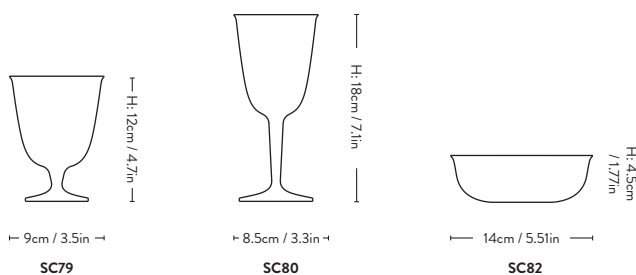

Collect | Wine glass & Bowl SC79, SC80 & SC82

Space Copenhagen 2021

Item no.	Product	Model	Colour	Colli qty.	Lead time	Weight	PRICE EX. VAT (SEK)	PRICE INC. VAT (SEK)
25050159	Collect | Wine glass 2 pcs H: 12cm	SC79	Clear	4 sets	Stock item	0.22 kg	452	565
25050160	Collect | Wine glass 2 pcs H: 18cm	SC80	Clear	4 sets	Stock item	0.23 kg	508	635
25050161	Collect | Bowl 1 pc H:4.5cm, Ø: 14cm	SC82	Clear	8 pcs	Stock item	0.20 kg	280	350

Materials: Mouth blown glass.