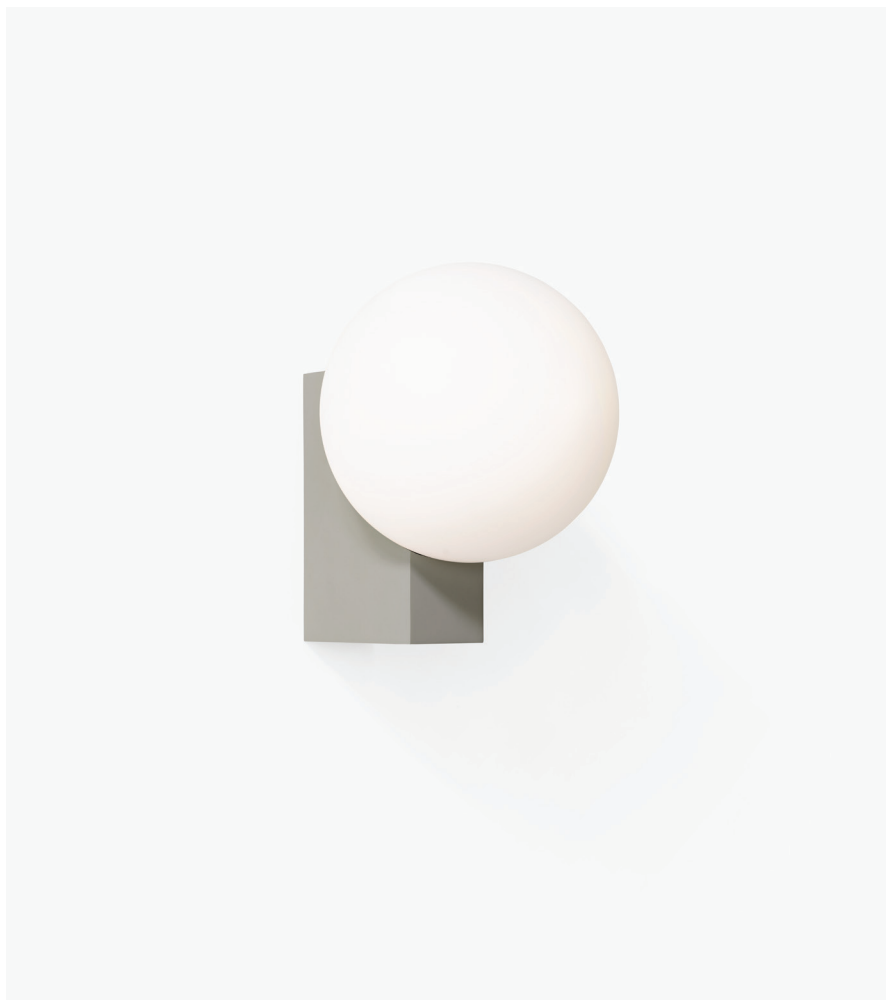

Production process
The lamp shade is made from mouth blown satinized opal glass and the base is made from laser cut and welded steel.

Dimensions
L: 26cm / 10.2in, W: 18cm / 7in, H: 24cm / 9.4in

Packaging dimensions
H: 32.5 / 12.4in, W: 33 / 12.8in, D: 26 / 10.2in

Satinized opal glass, lacquered steel fabric chord

Production process

The lamp shade is made from mouth blown satinized opal glass and the base is made from laser cut and welded steel.

Dimensions

H: 24cm/9.4in, L: 26cm/10.2in, W: 18cm/7in

Related products

SH1

→ Black

→ Silk Grey

&Tradition®