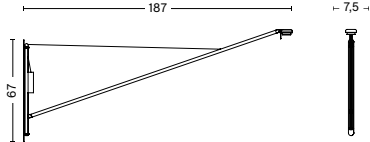

Fifty-Fifty Wall

INTEGRATED LED, 7,7W, 700lm, 3100K, Cool white

INTEGRATED LED, 4W, 360lm, 3000K Warm white