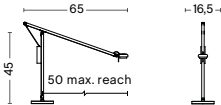

Fifty-Fifty Mini

Fifty-Fifty Table Lamp

INTEGRATED LED, 4W, 360lm, 3000K Warm white