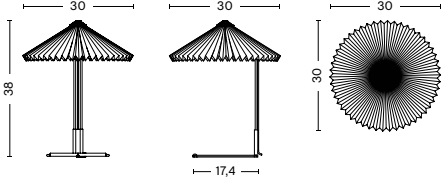

LIGHT SOURCE OVERVIEW

PRODUCT / INTEGRATED LED

LIGHT SOURCE

Matin Table Lamp S

INTEGRATED LED, 5W, 150lm, 2800K Warm white

Matin Table Lamp M

INTEGRATED LED, 5W, 150lm, 2800K Warm white

Fifty-Fifty Wall

INTEGRATED LED, 7,7W, 700lm, 3100K, Cool white

Fifty-Fifty Mini

INTEGRATED LED, 4W, 360lm, 3000K Warm white

Fifty-Fifty Table Lamp

INTEGRATED LED, 4W, 360lm, 3000K Warm white

Fifty-Fifty Floor Lamp

INTEGRATED LED, 4W, 360lm, 3000K Warm white