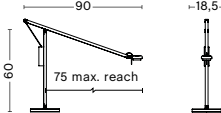

INTEGRATED LED, 7,7W, 700lm, 3100K, Cool white

Fifty-Fifty Mini

INTEGRATED LED, 4W, 360lm, 3000K Warm white

Fifty-Fifty Table Lamp

INTEGRATED LED, 4W, 360lm, 3000K Warm white

Fifty-Fifty Floor Lamp

INTEGRATED LED, 4W, 360lm, 3000K Warm white