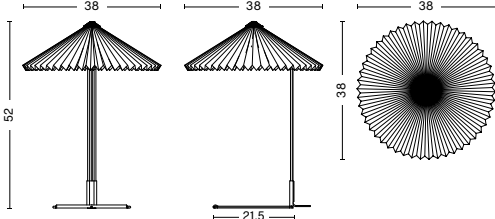

LIGHT SOURCE OVERVIEW

PRODUCT / INTEGRATED LED

LIGHT SOURCE

Matin Table Lamp S

INTEGRATED LED, 5W, 150lm, 2800K Warm white

Matin Table Lamp M

INTEGRATED LED, 5W, 150lm, 2800K Warm white

Fifty-Fifty Wall

INTEGRATED LED, 7,7W, 700lm, 3100K, Cool white

Fifty-Fifty Mini

INTEGRATED LED, 4W, 360lm, 3000K Warm white

Fifty-Fifty Table Lamp

INTEGRATED LED, 4W, 360lm, 3000K Warm white

Fifty-Fifty Floor Lamp

INTEGRATED LED, 4W, 360lm, 3000K Warm white